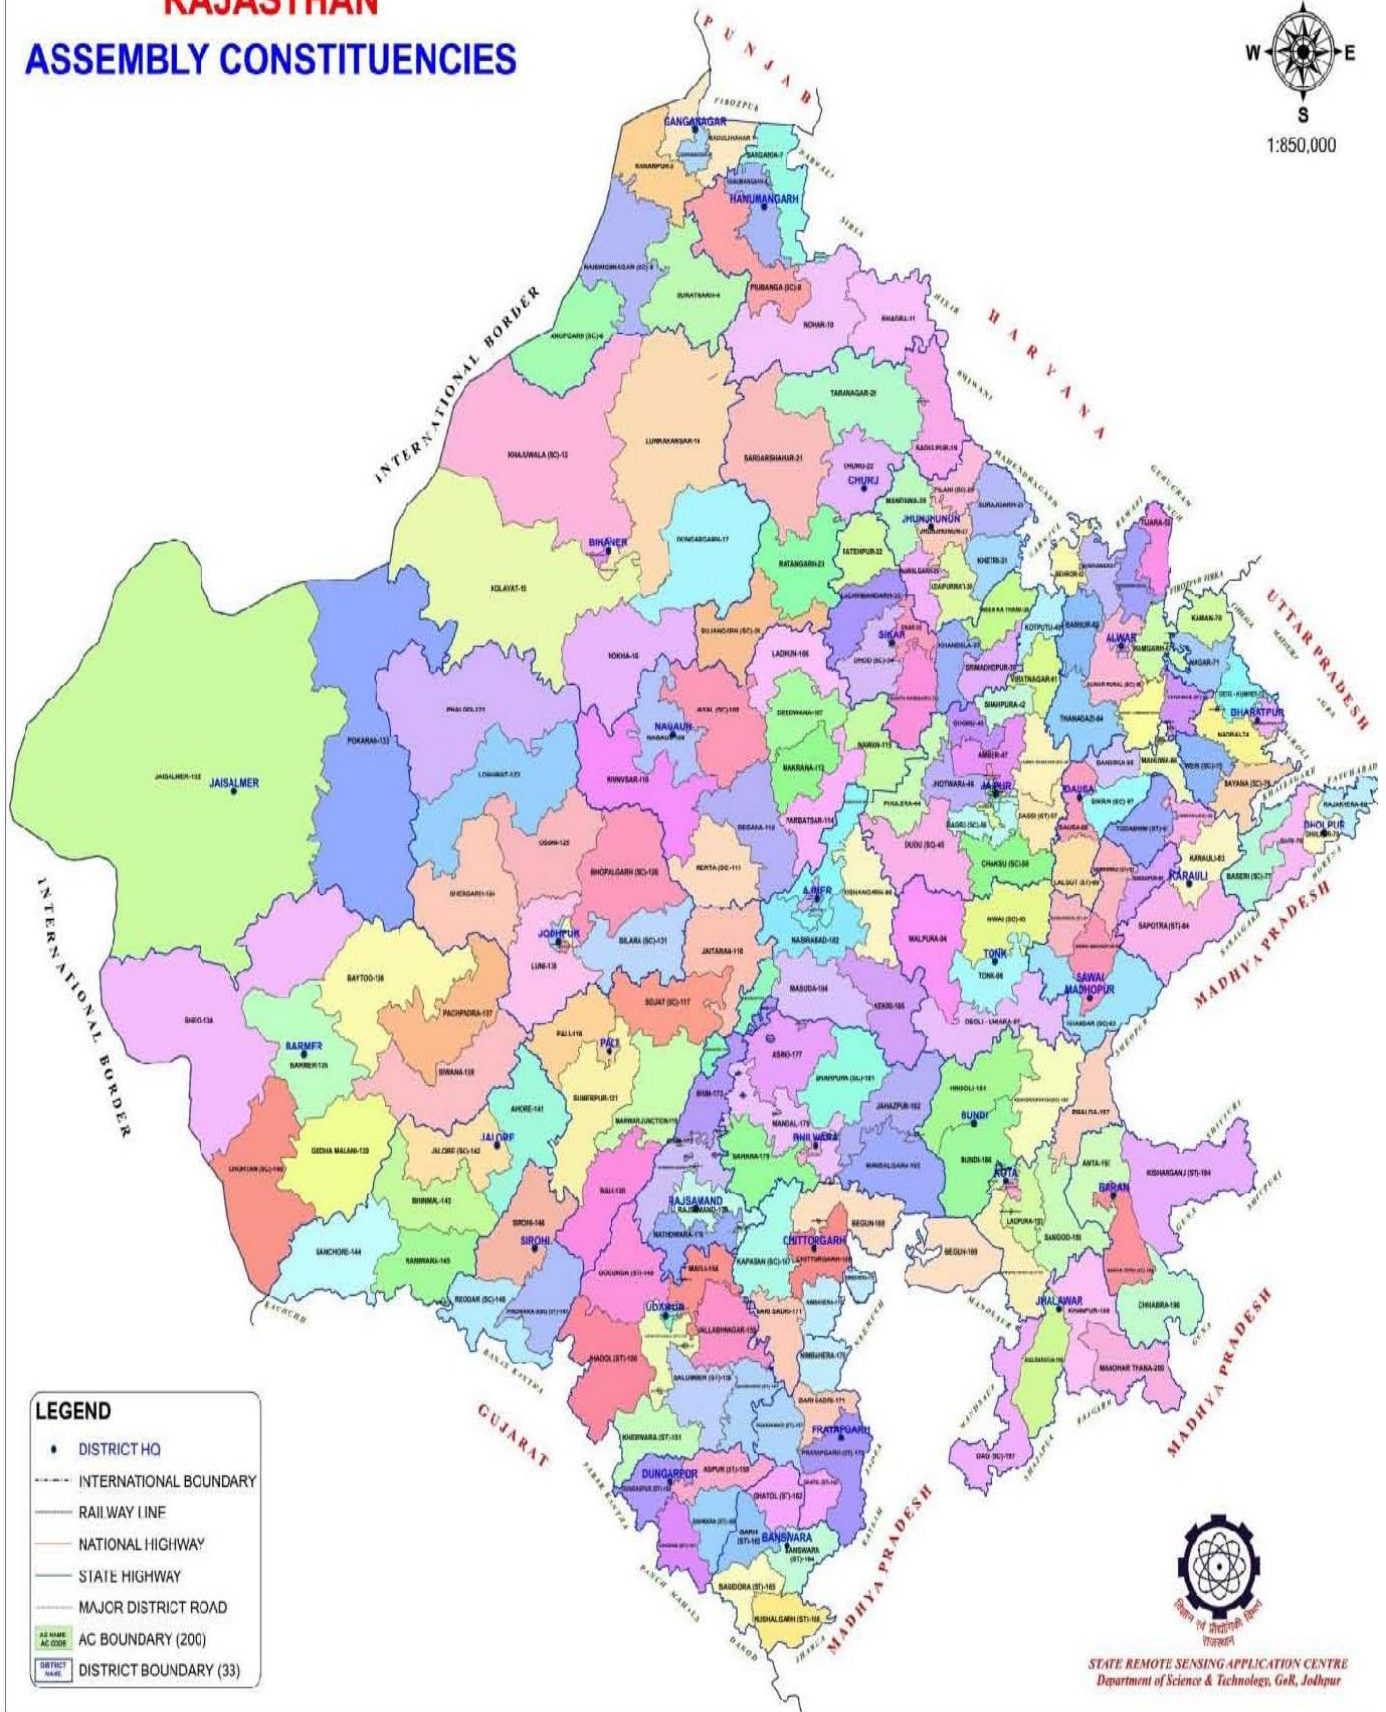

# Rajasthan Assembly Constituencies Map

## RAJASTHAN ASSEMBLY CONSTITUENCIES

**LEGEND**

- DISTRICT HQ
- INTERNATIONAL BOUNDARY
- RAIL WAY LINE
- NATIONAL HIGHWAY
- STATE HIGHWAY
- MAJOR DISTRICT ROAD
- AC BOUNDARY (200)
- DISTRICT BOUNDARY (33)