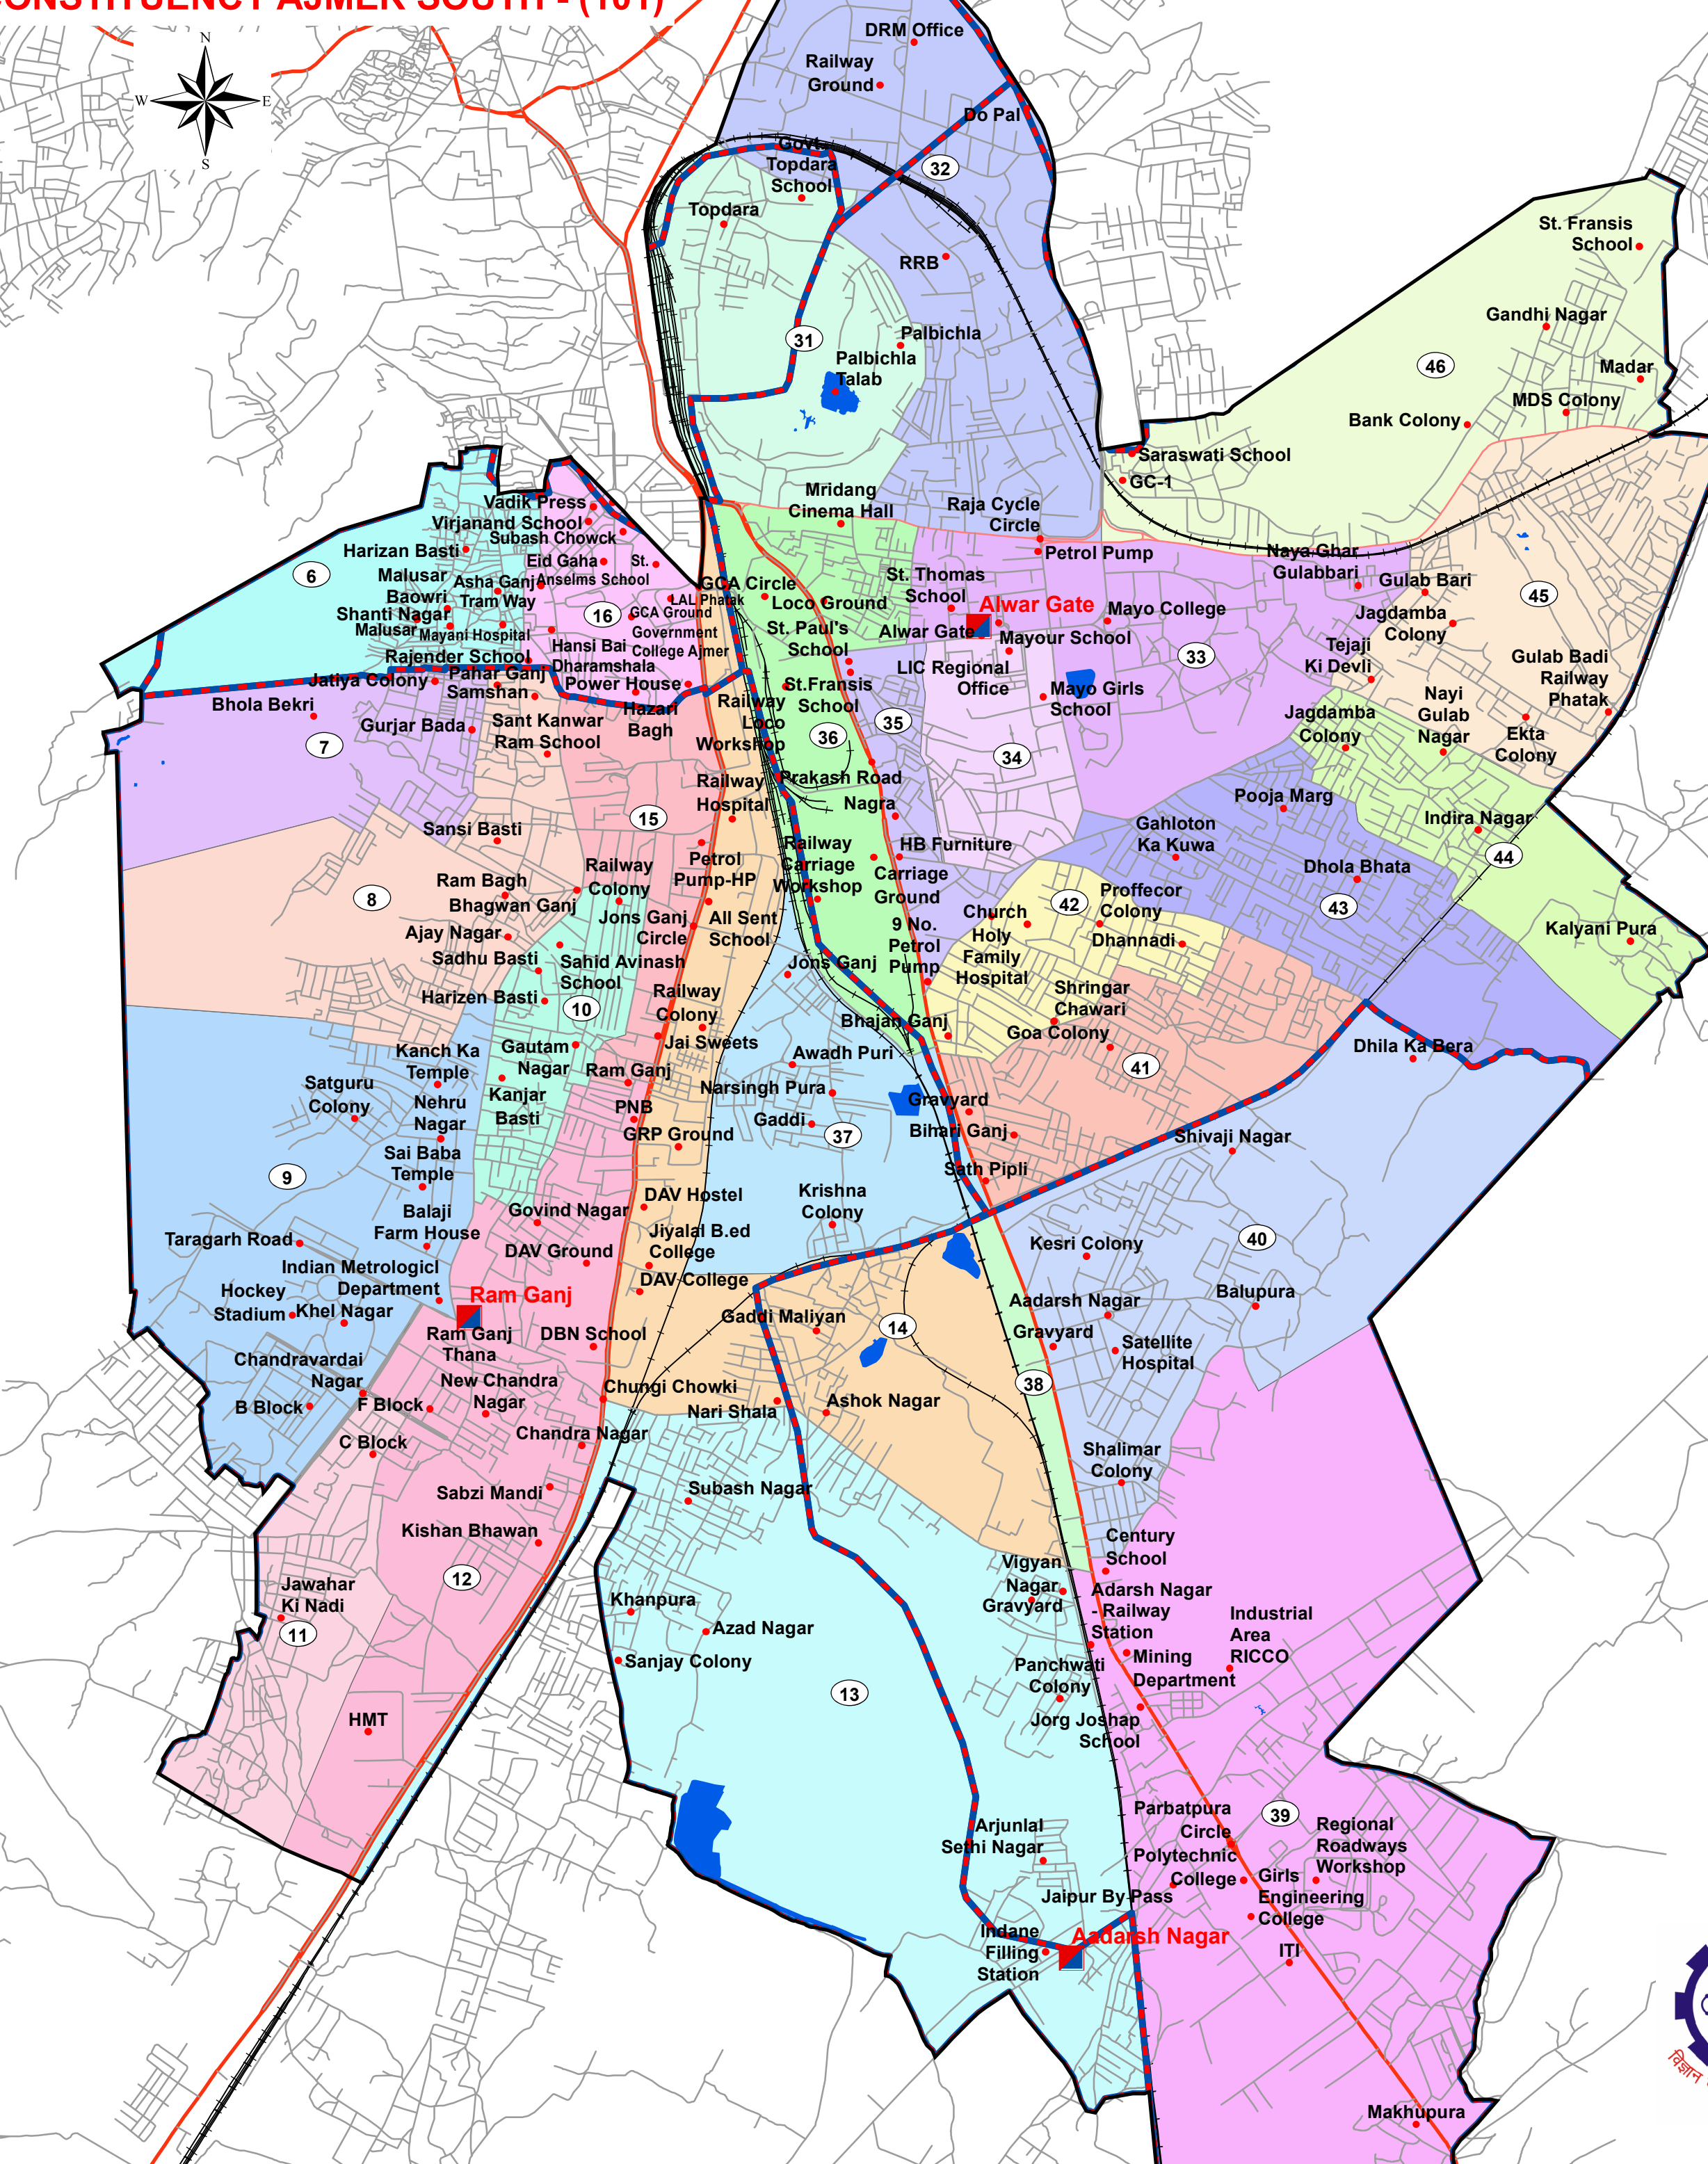

MAP SHOWING THE WARD BOUNDARIES & ASSEMBLY CONSTITUENCY AJMER SOUTH - (101)

Legend

- Police Station
- Location
- Police Station Boundary
- National Highway
- District Road
- Other Roads
- Rail
- Lakes/Ponds
- WARD BOUNDARY

**Ward Boundary as per Gazetteer Notification Dated as on 25.01.2006
 **Ward No 31 & 32 part of AC Ajmer North, Partialy Area falls in AC Ajmer South

STATE REMOTE SENSING APPLICATION CENTRE
 Department of Science & Technology
 JODHPUR