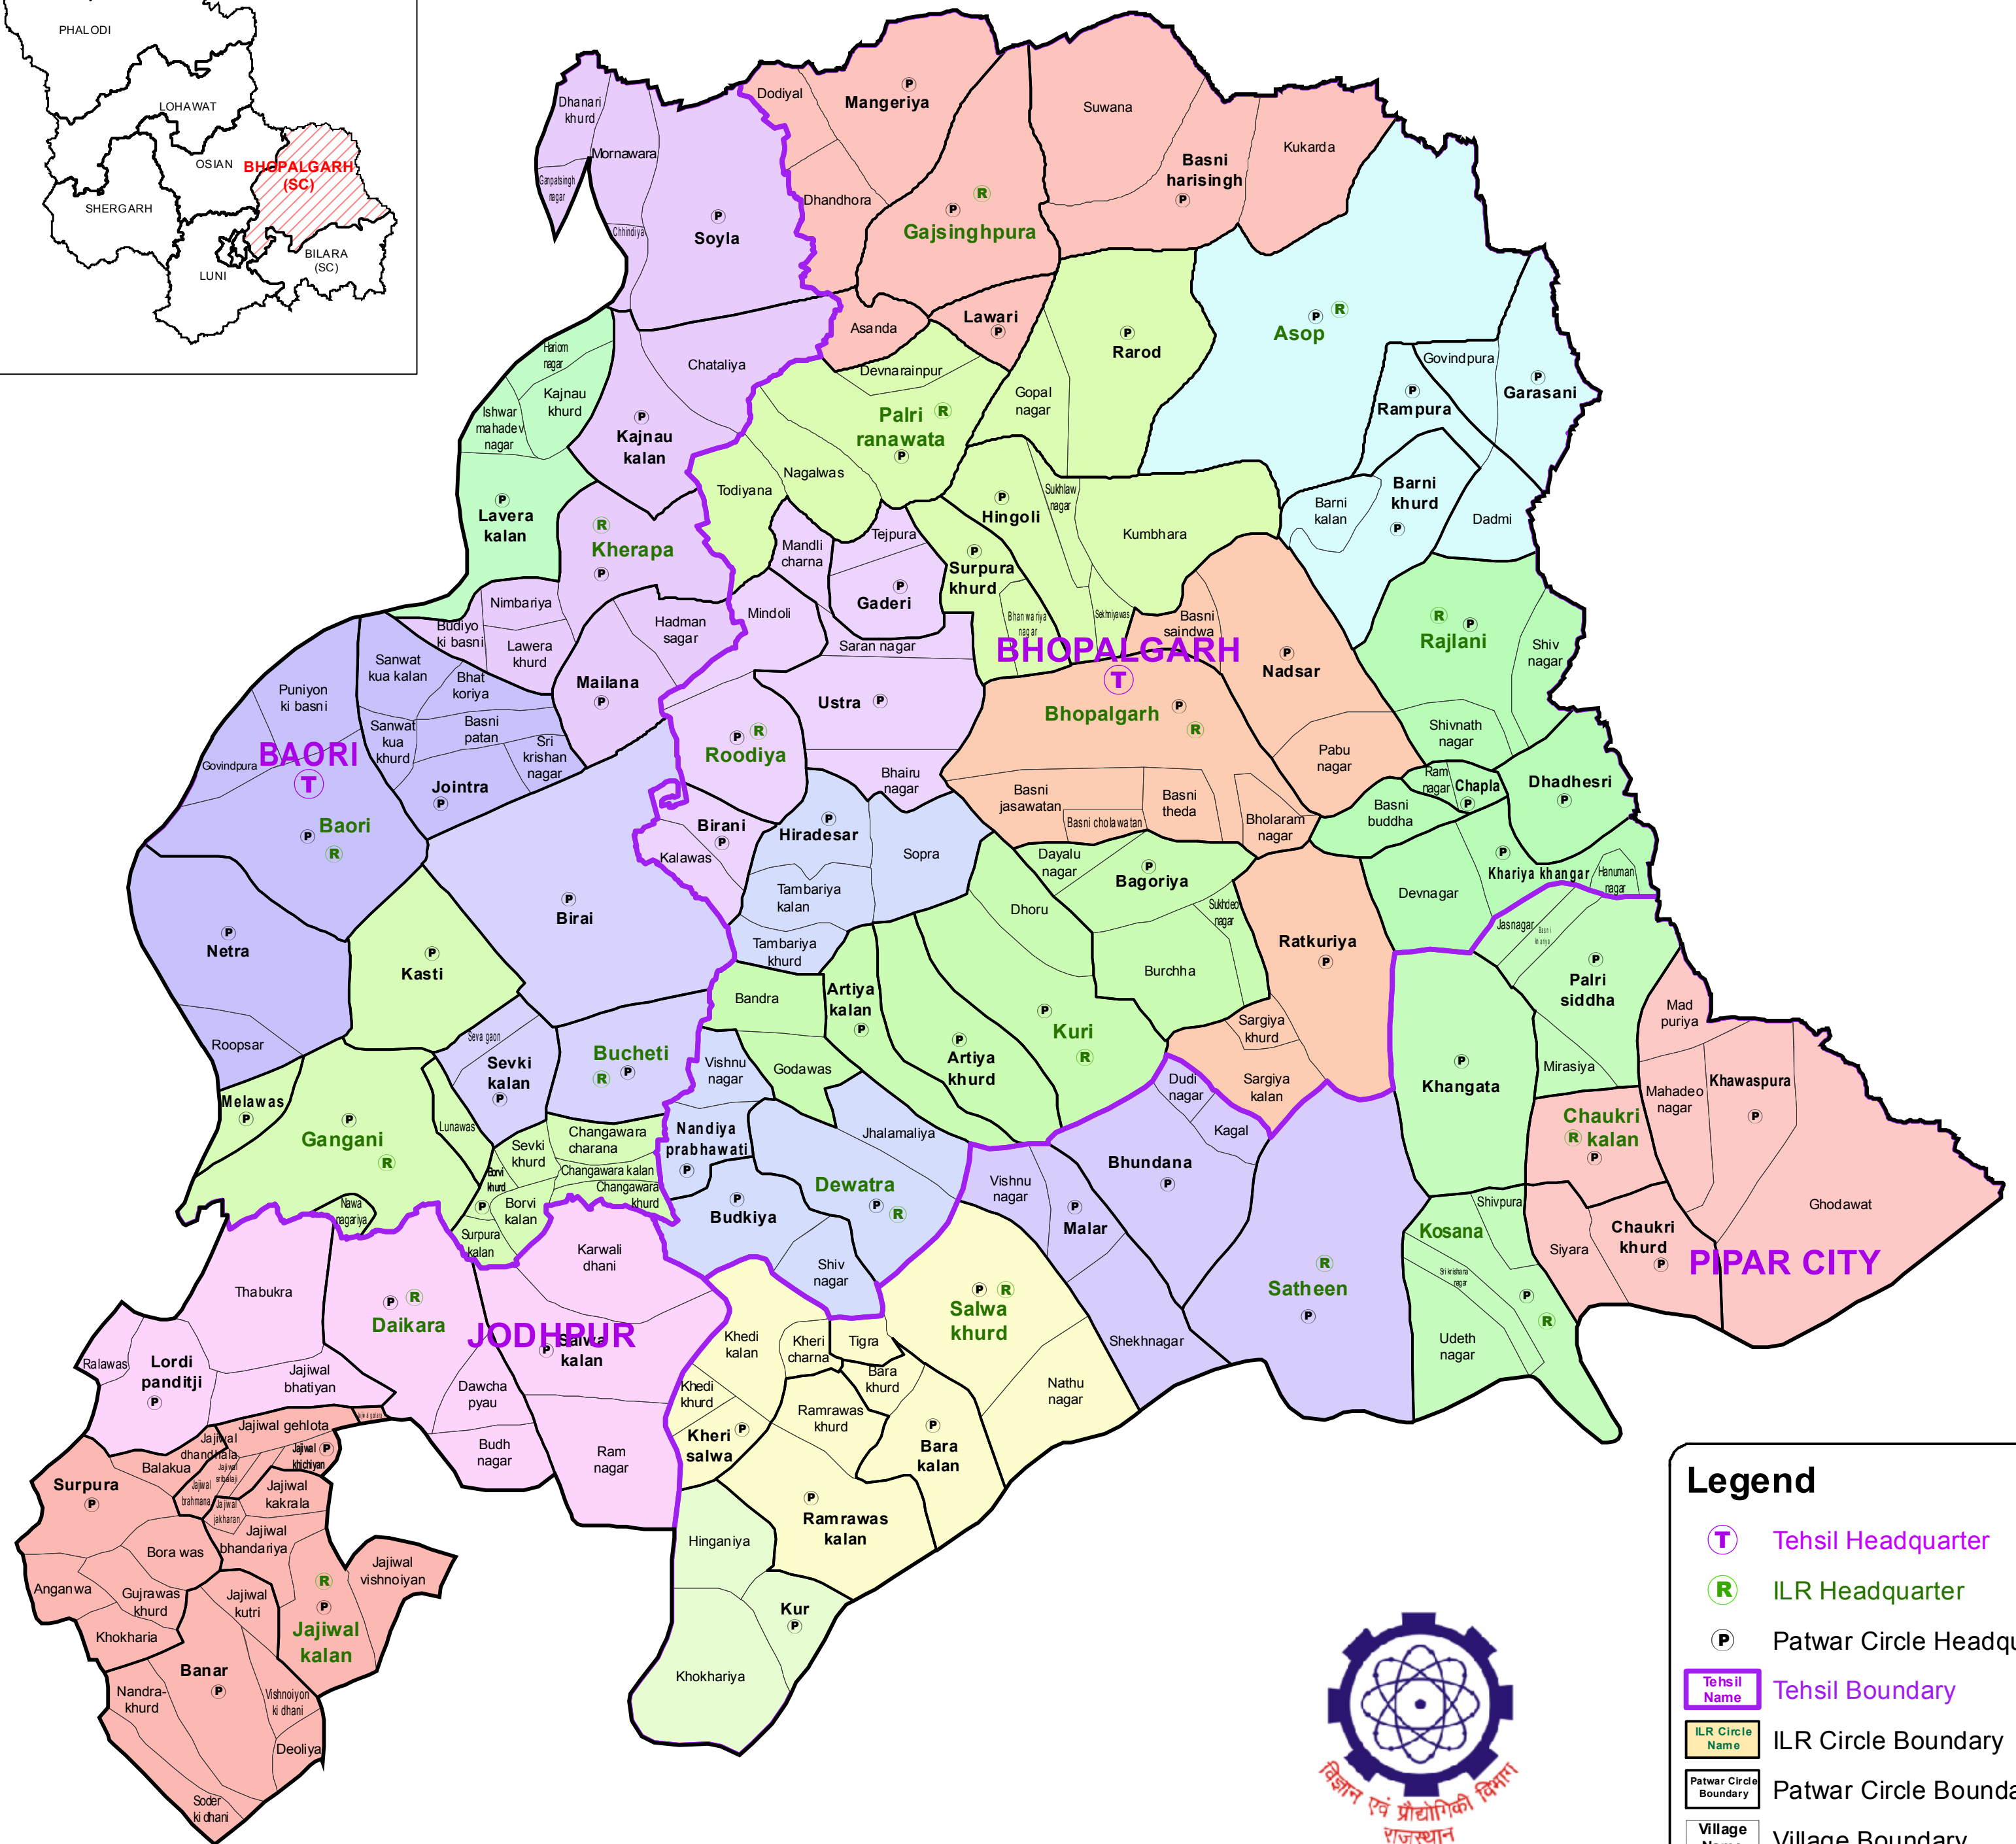

ASSEMBLY CONSTITUENCY -BHOPALGARH (SC)-126

DISTRICT - JODHPUR

State Remote Sensing Application Centre
DST, GoR, Jodhpur

Election Department, Rajasthan