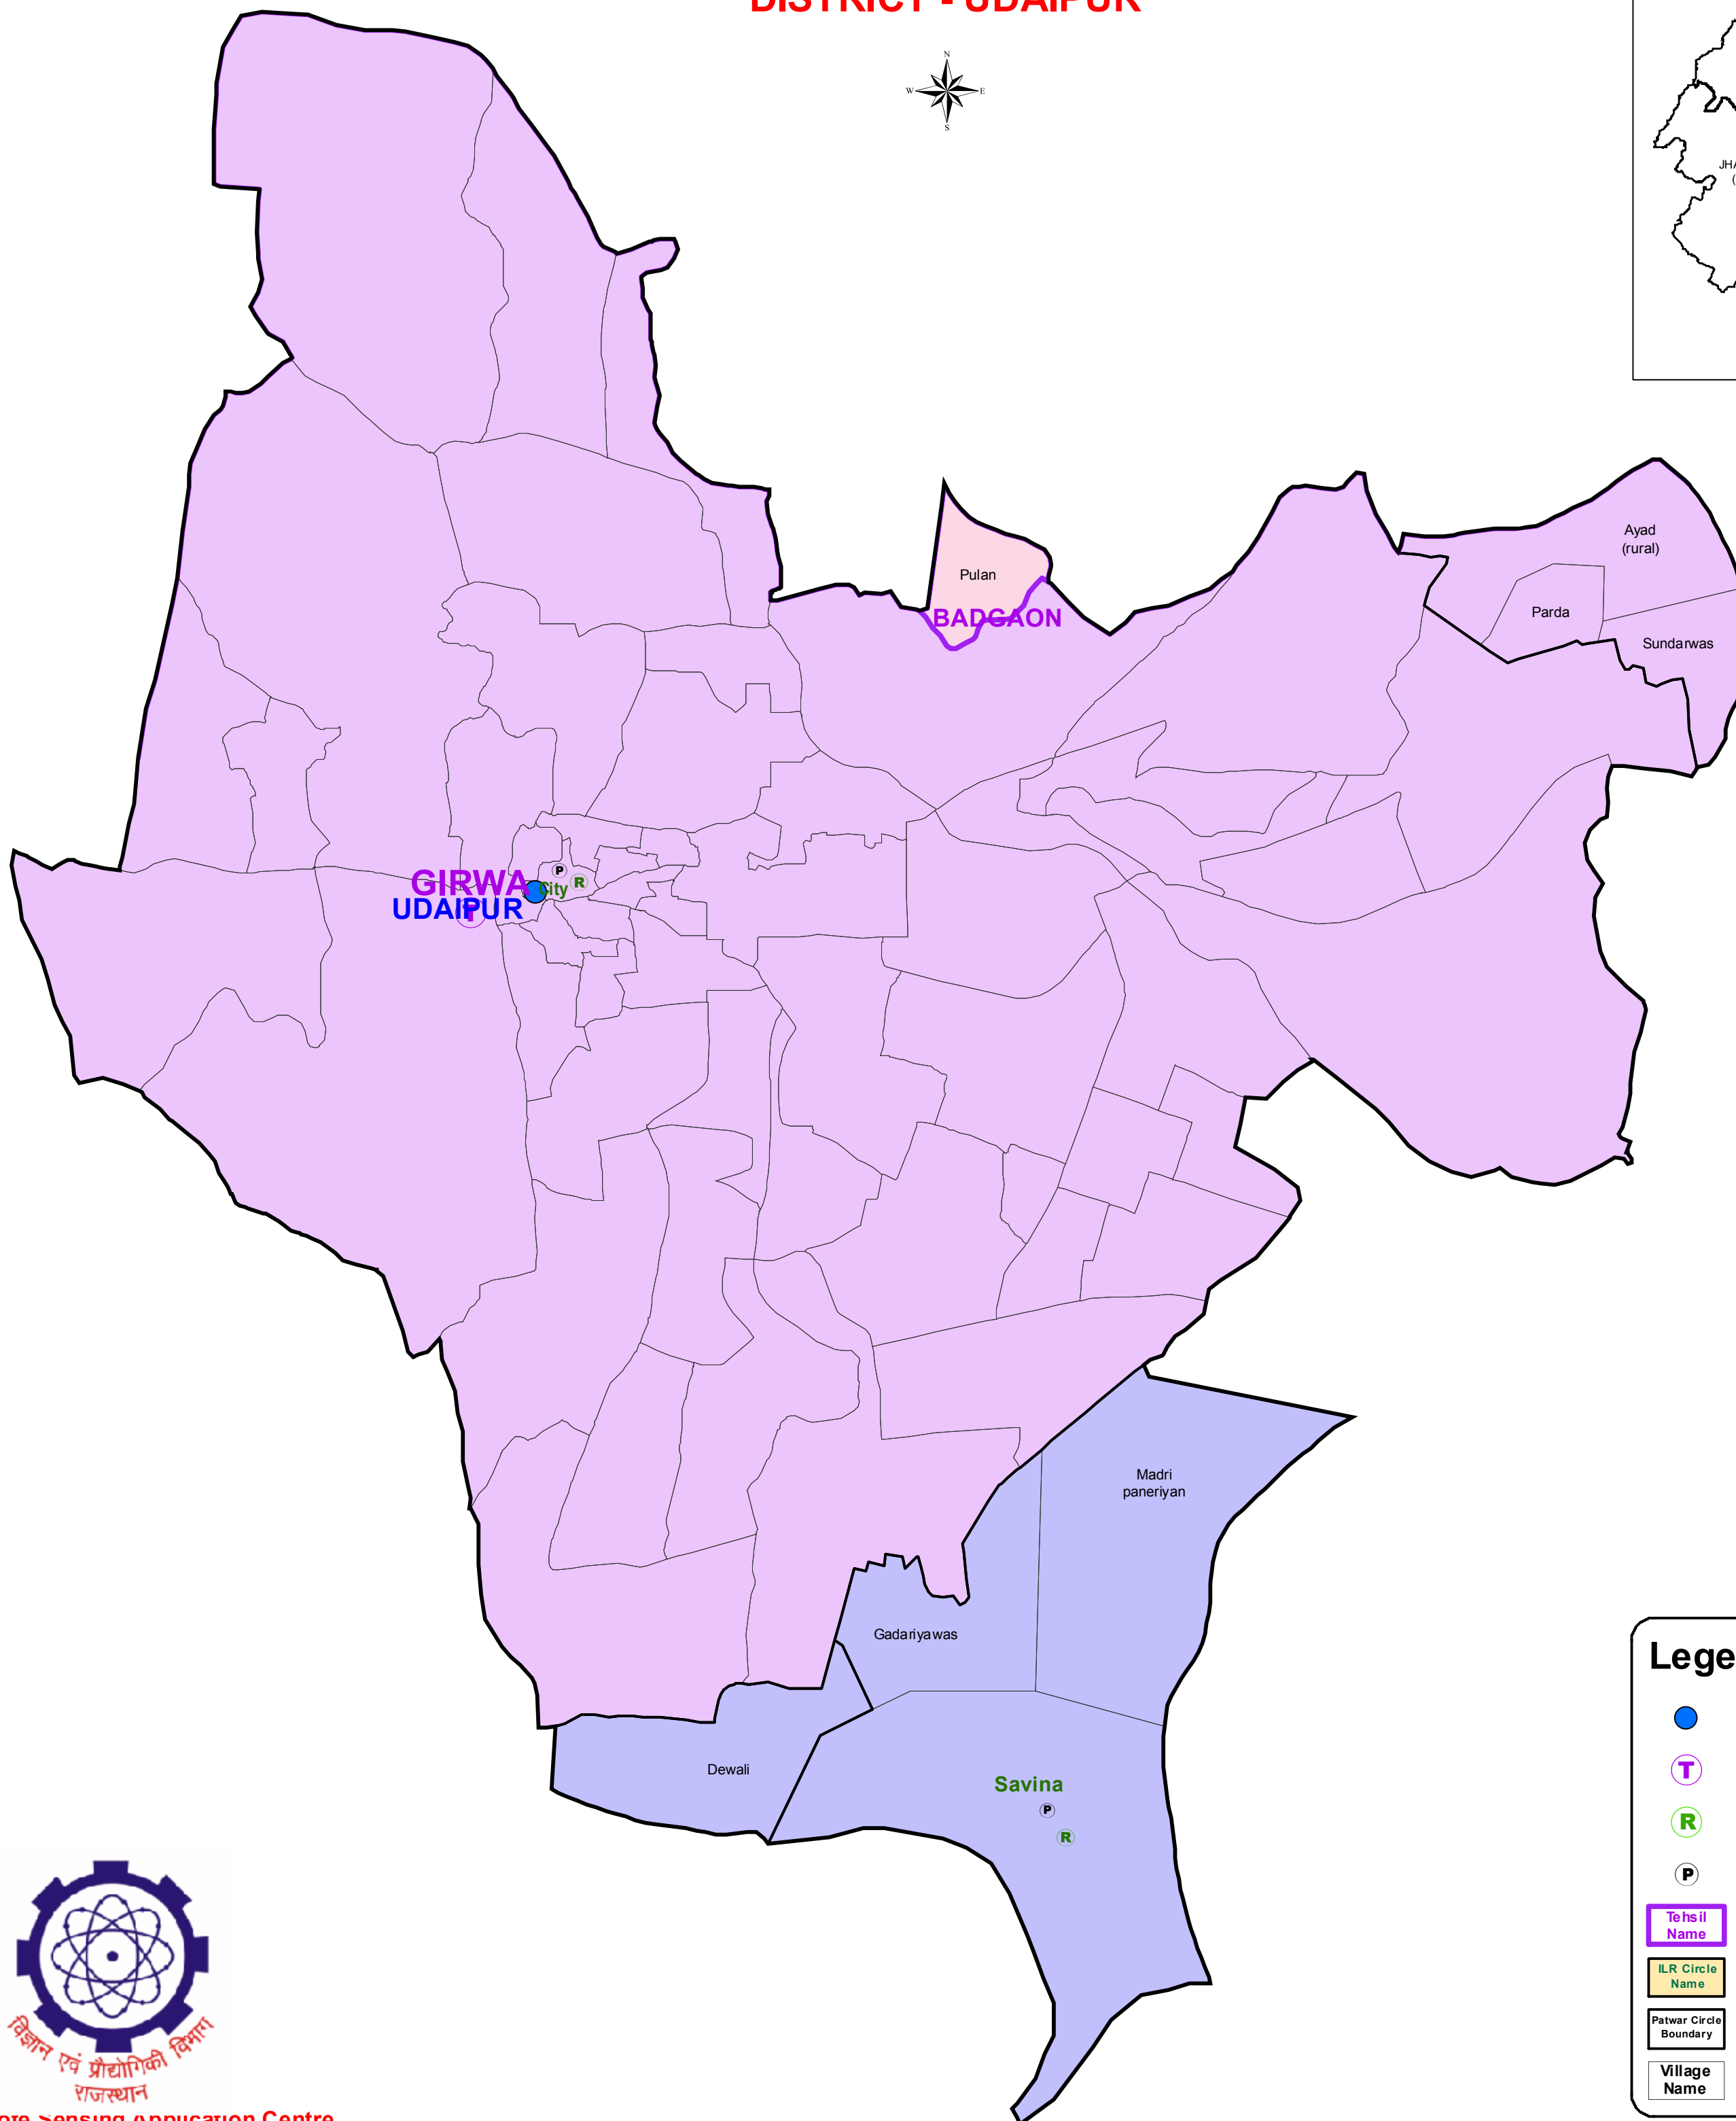

ASSEMBLY CONSTITUENCY UDAIPUR-153

SUKHER

STATE REMOTE SENSING APPLICATION CENTRE
Department of Science & Technology
JODHPUR

Legend

- POLICE STATION
- LOCATION
- +—+—+ RAIL
- ROAD
- WARD BOUNDARY

ASSEMBLY CONSTITUENCY - UDAIPUR-153 DISTRICT - UDAIPUR

Legend

- District Headquarter
- T Tehsil Headquarter
- R ILR Headquarter
- P Patwar Circle Headquarter
- Tehsil Name Tehsil Boundary
- ILR Circle Name ILR Circle Boundary
- Patwar Circle Boundary Patwar Circle Boundary
- Village Name Village Boundary