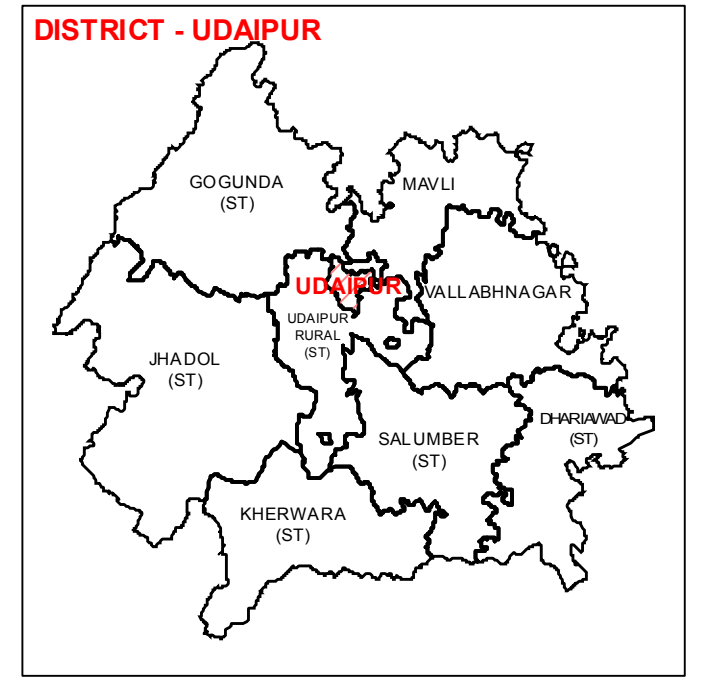

ASSEMBLY CONSTITUENCY UDAIPUR-153

SUKHER

STATE REMOTE SENSING APPLICATION CENTRE
Department of Science & Technology
JODHPUR

Legend

- POLICE STATION
- LOCATION
- +—+—+ RAIL
- ROAD
- WARD BOUNDARY

ASSEMBLY CONSTITUENCY - UDAIPUR-153 DISTRICT - UDAIPUR

Legend

- District Headquarter
- T Tehsil Headquarter
- R ILR Headquarter
- P Patwar Circle Headquarter
- Tehsil Name Tehsil Boundary
- ILR Circle Name ILR Circle Boundary
- Patwar Circle Boundary Patwar Circle Boundary
- Village Name Village Boundary