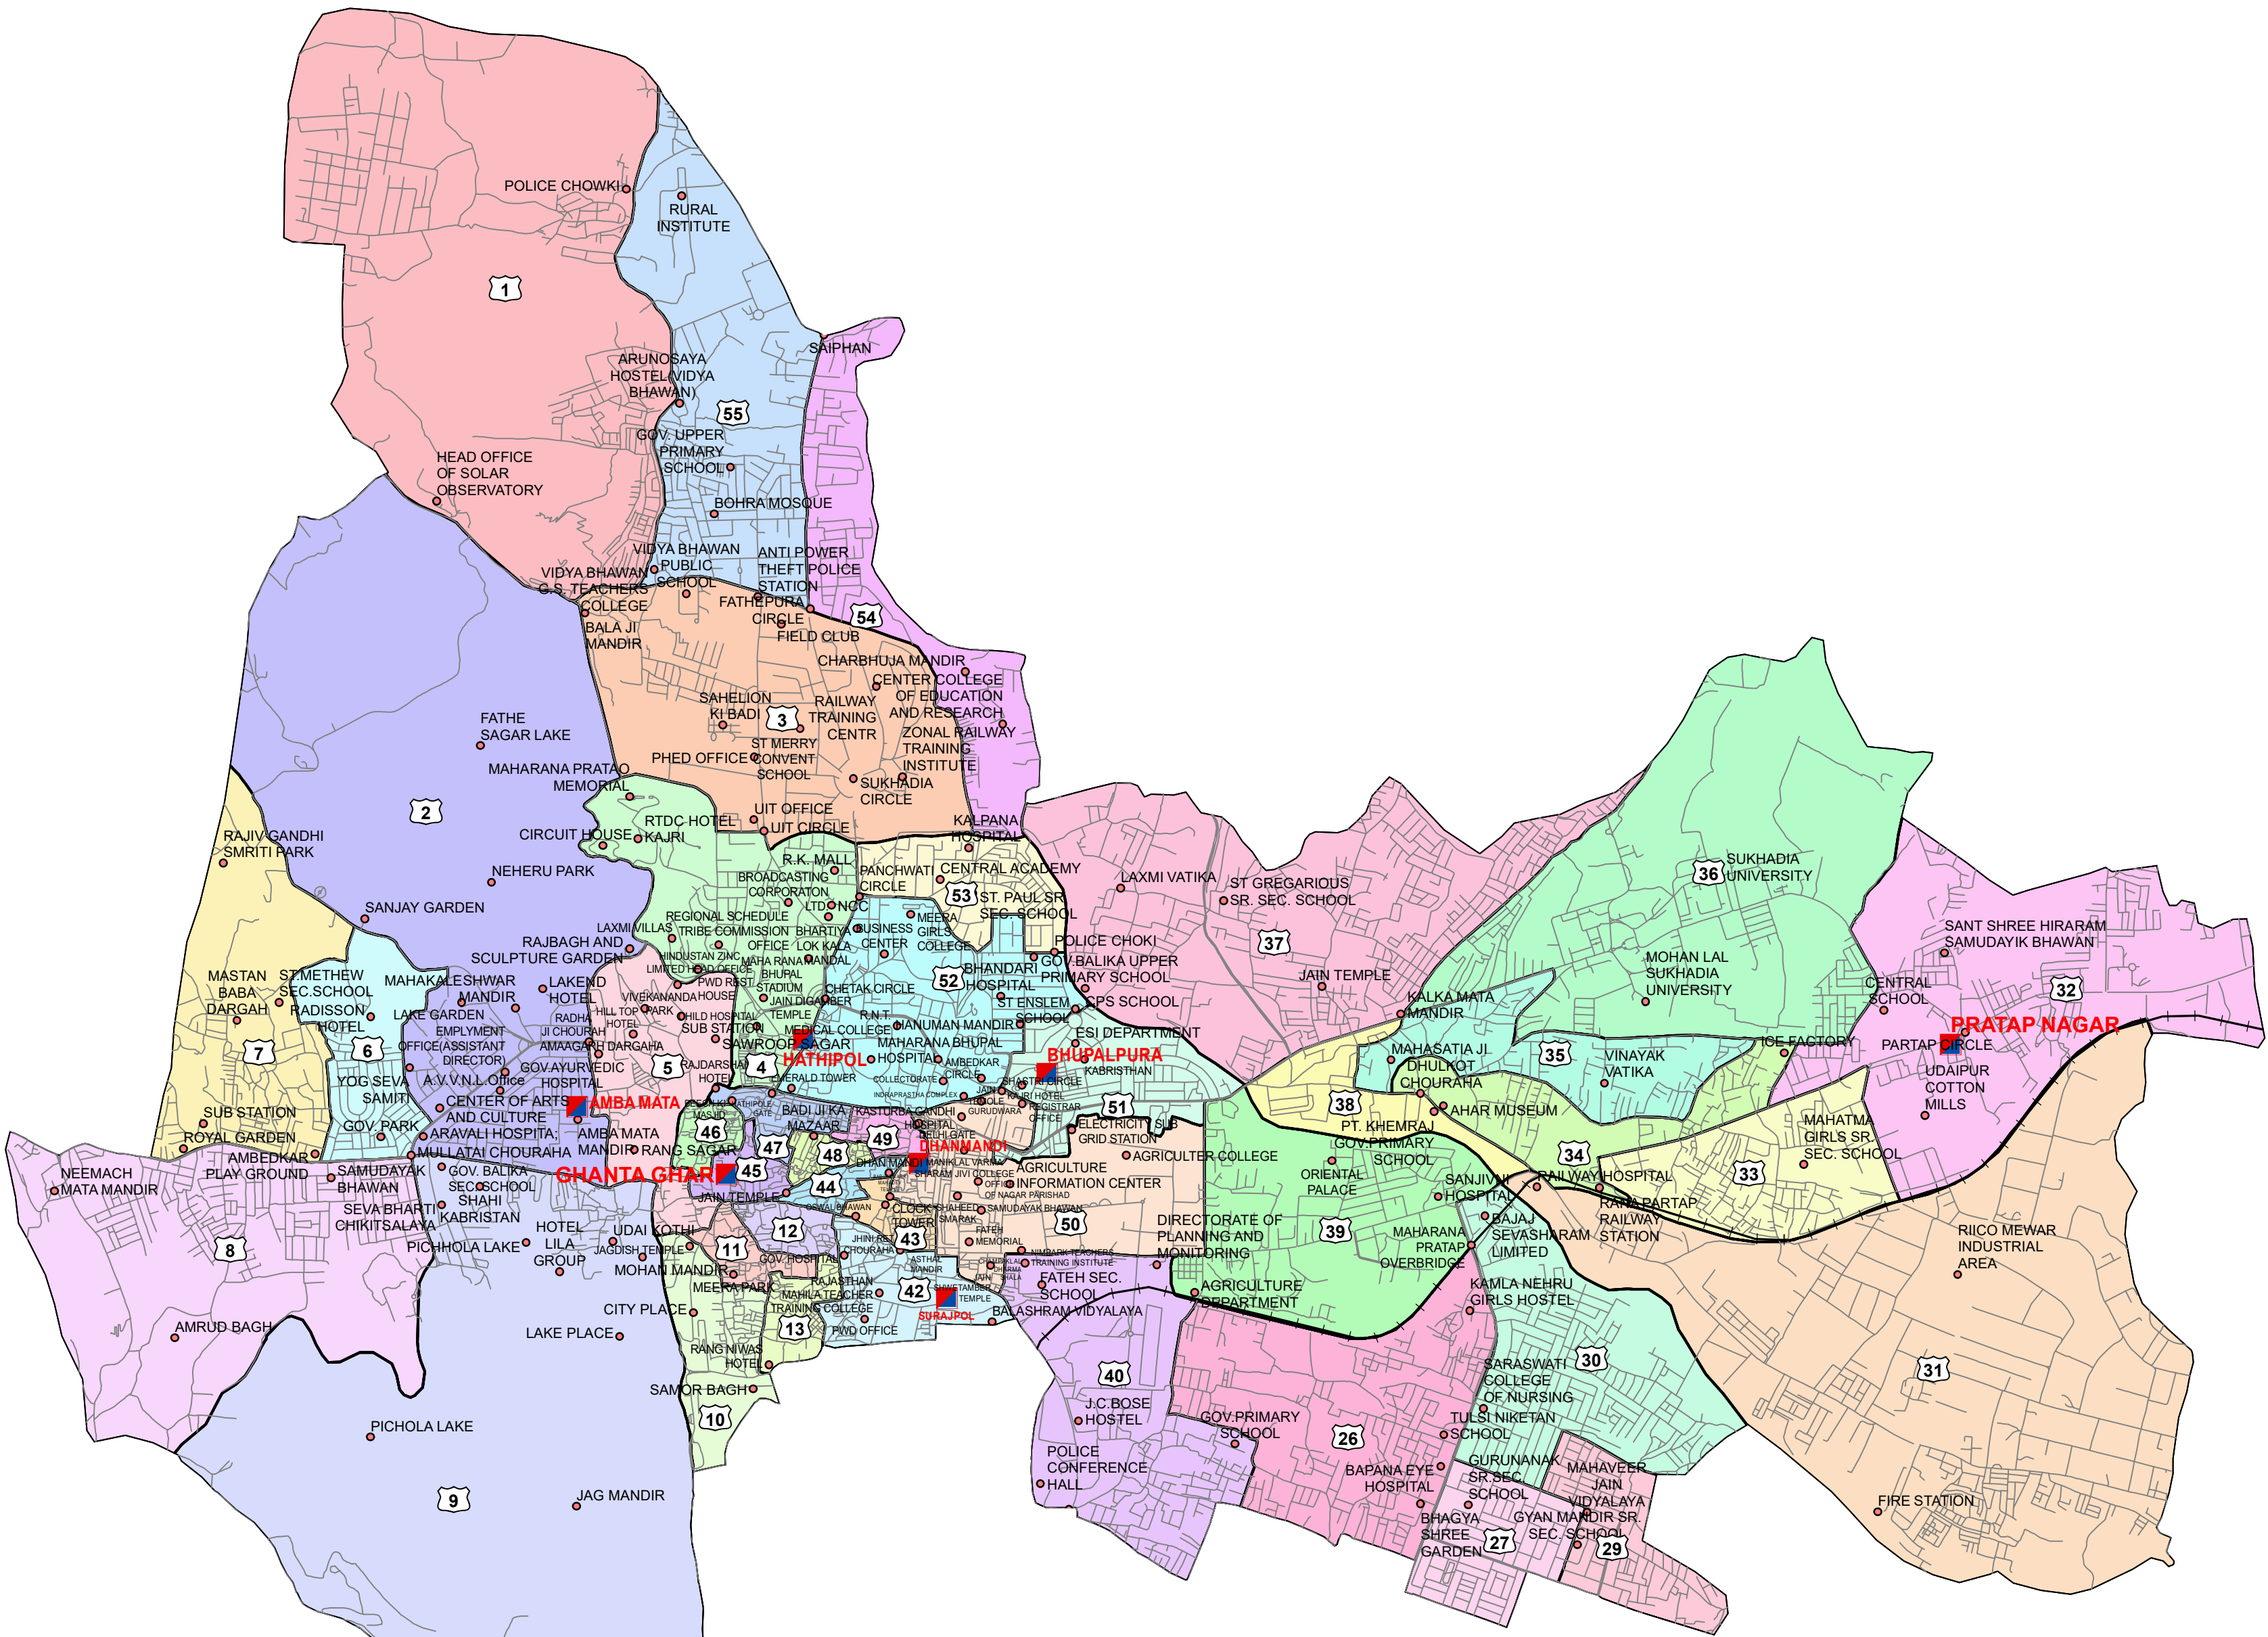

ASSEMBLY CONSTITUENCY UDAIPUR-153

SUKHER

STATE REMOTE SENSING APPLICATION CENTRE
Department of Science & Technology
JODHPUR

Legend

- POLICE STATION
- LOCATION
- +—+—+ RAIL
- ROAD
- WARD BOUNDARY

ASSEMBLY CONSTITUENCY - UDAIPUR-153 DISTRICT - UDAIPUR

Legend

- District Headquarter
- T Tehsil Headquarter
- R ILR Headquarter
- P Patwar Circle Headquarter
- Tehsil Name Tehsil Boundary
- ILR Circle Name ILR Circle Boundary
- Patwar Circle Boundary Patwar Circle Boundary
- Village Name Village Boundary