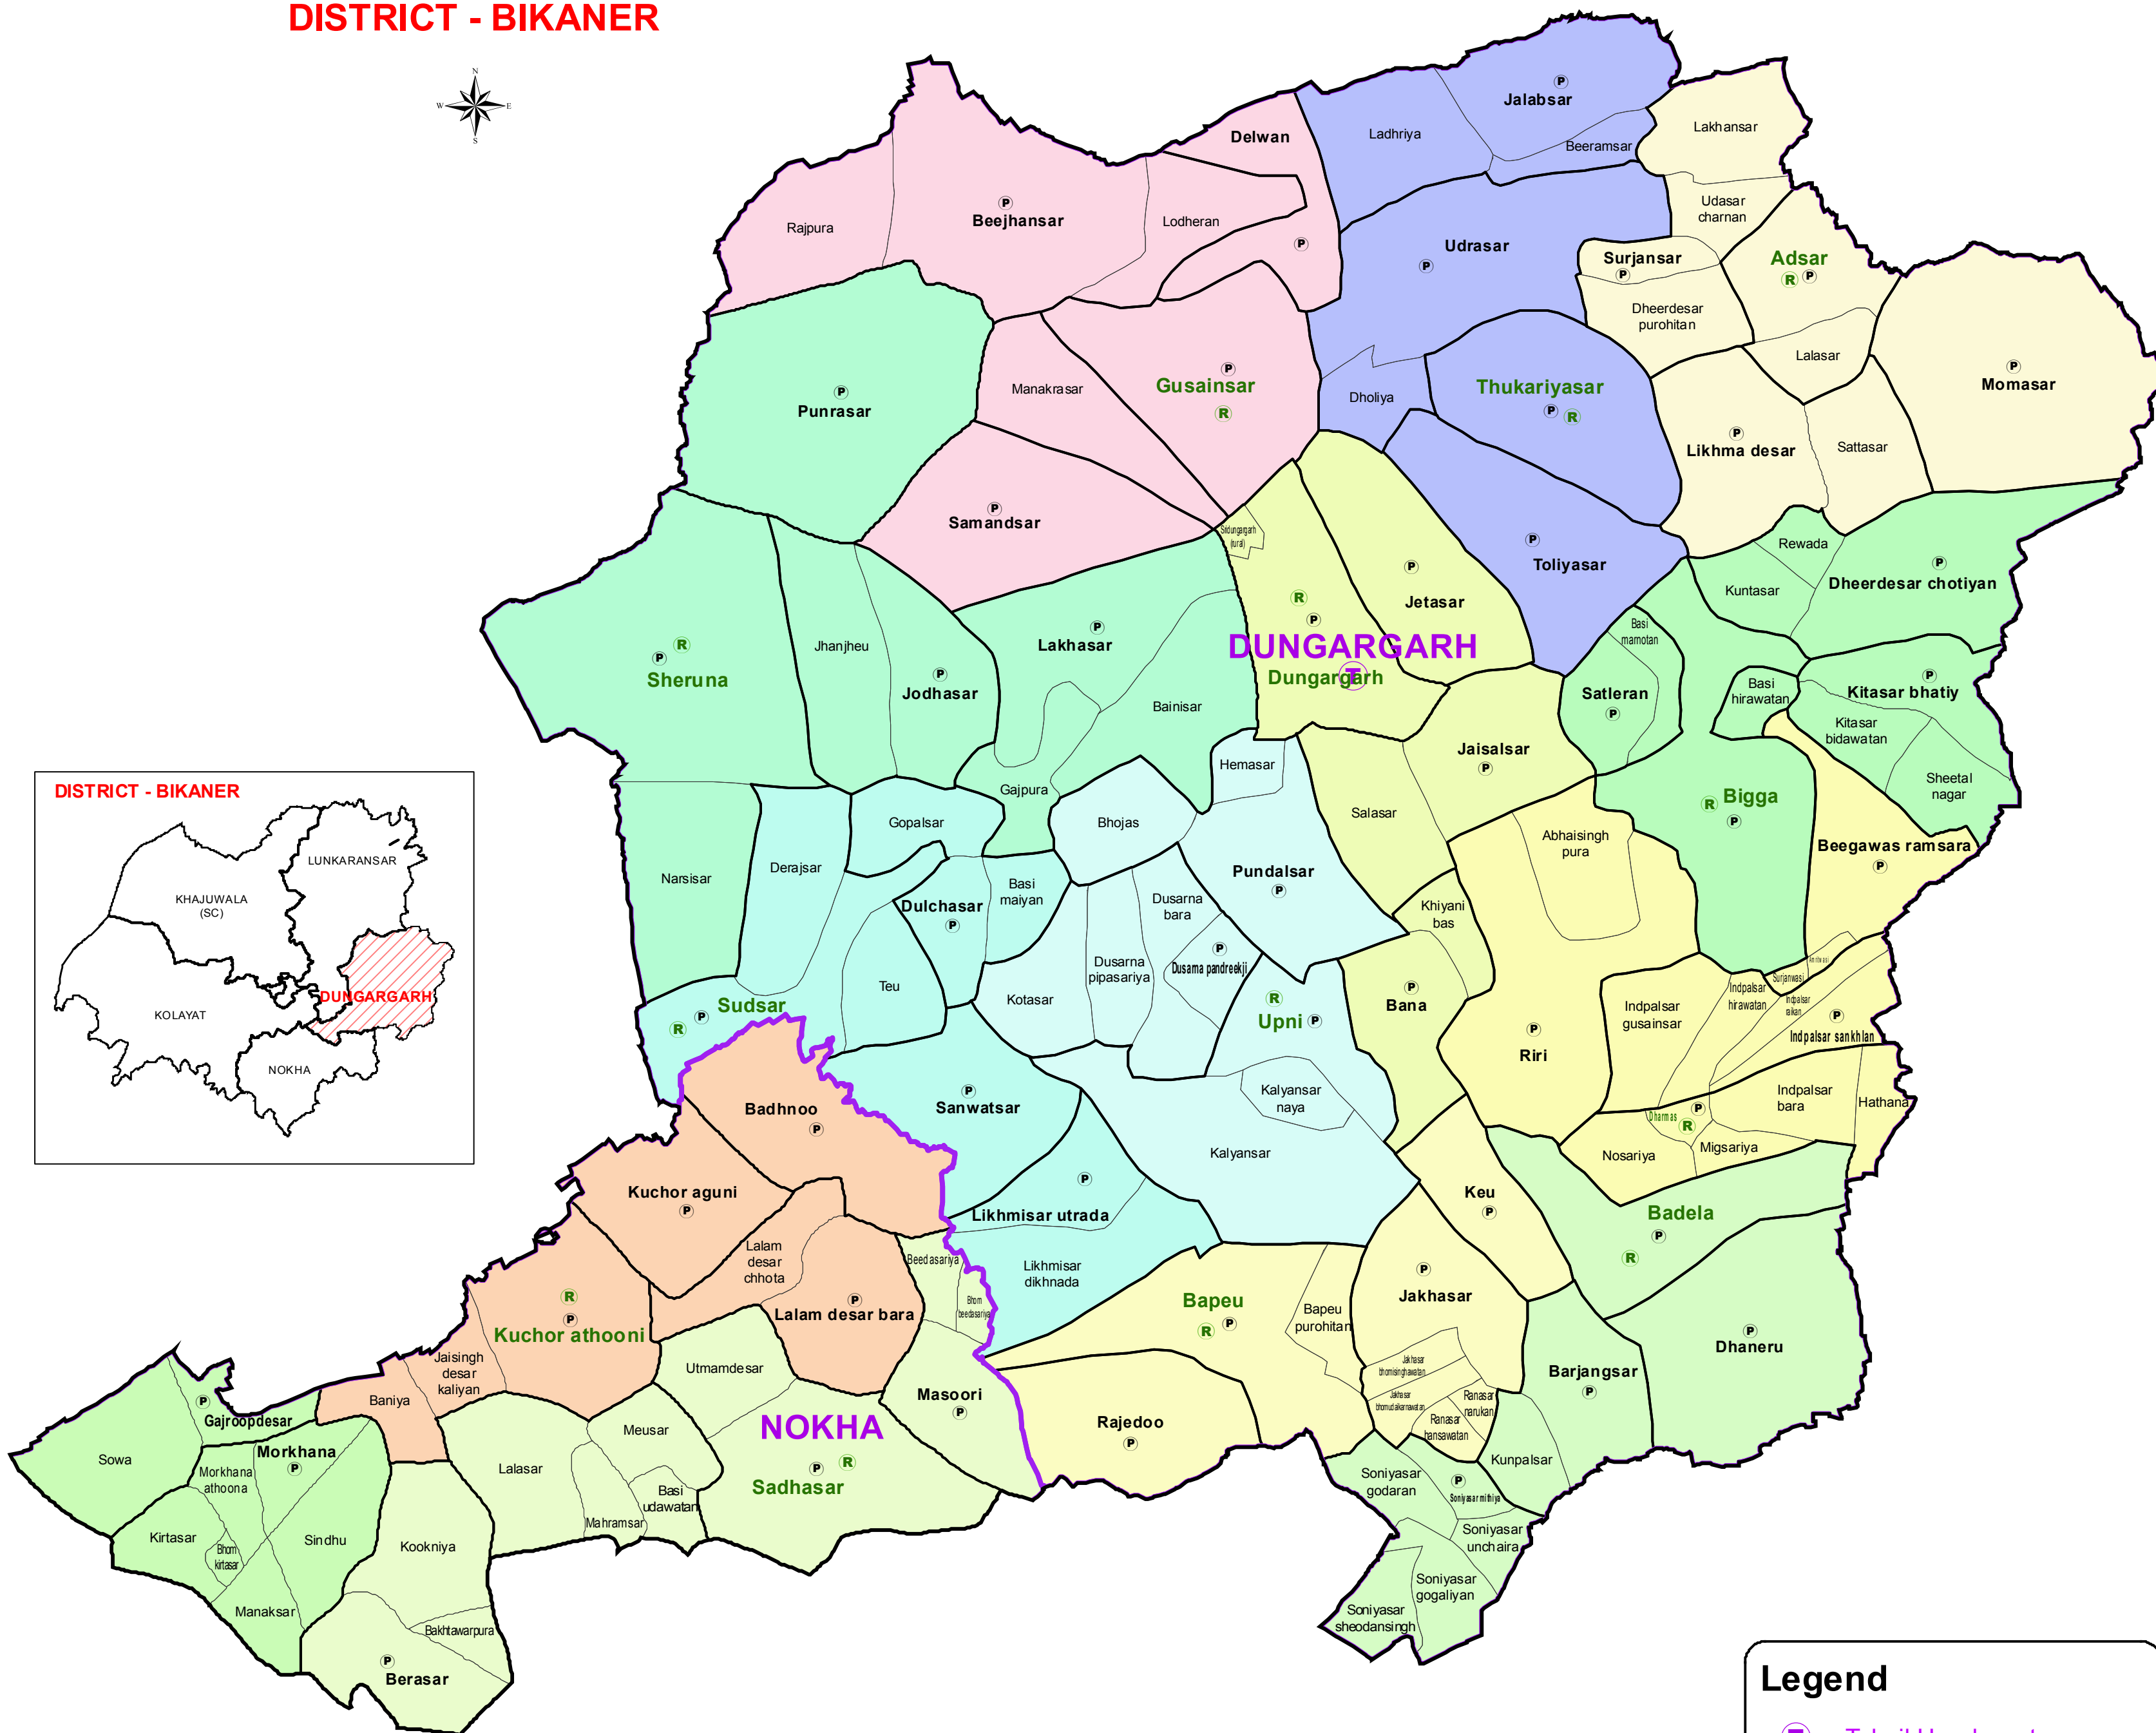

ASSEMBLY CONSTITUENCY - DUNGARGARH-17

DISTRICT - BIKANER

Legend

- T Tehsil Headquarter
- R ILR Headquarter
- P Patwar Circle Headquarter
- Tehsil Name Tehsil Boundary
- ILR Circle Name ILR Circle Boundary
- Patwar Circle Patwar Circle Boundary
- Village Name Village Boundary