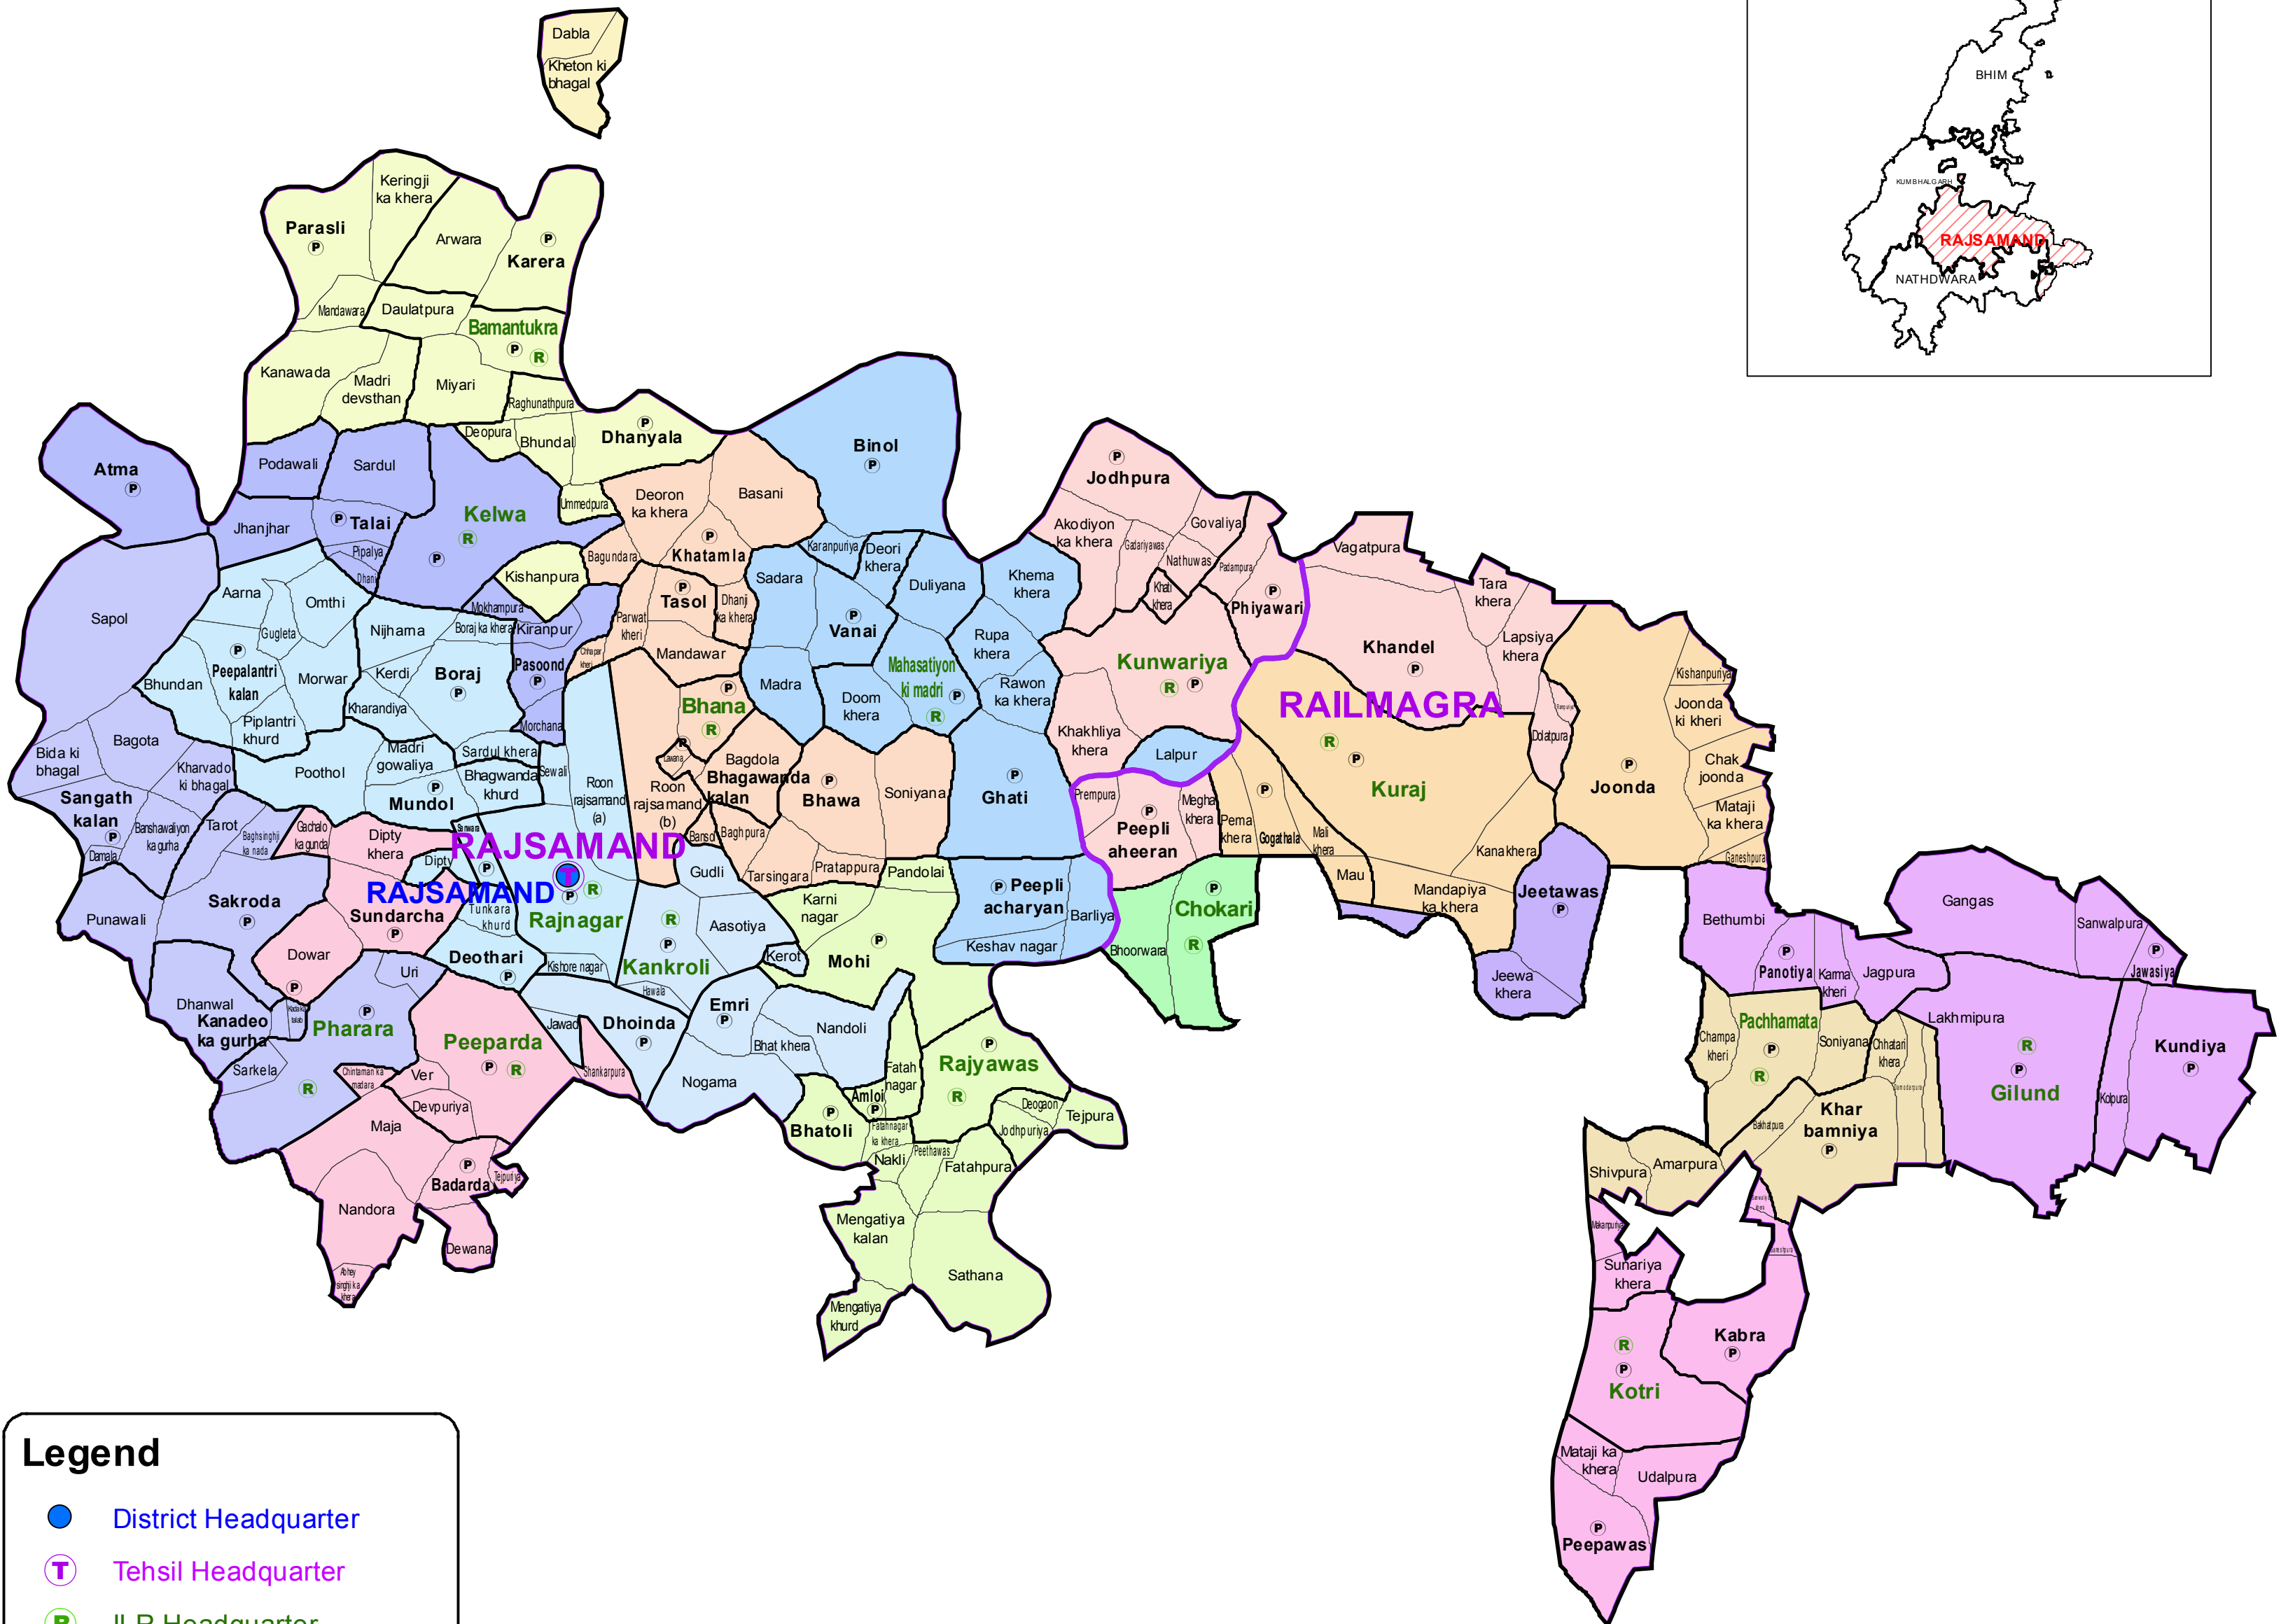

ASSEMBLY CONSTITUENCY - RAJSAMAND-175

DISTRICT - RAJSAMAND

Legend

- District Headquarter
- Ⓣ Tehsil Headquarter
- Ⓡ ILR Headquarter
- P Patwar Circle Headquarter
- Tehsil Name Tehsil Boundary
- ILR Circle Name ILR Circle Boundary
- Patwar Circle Boundary Patwar Circle Boundary
- Village Name Village Boundary