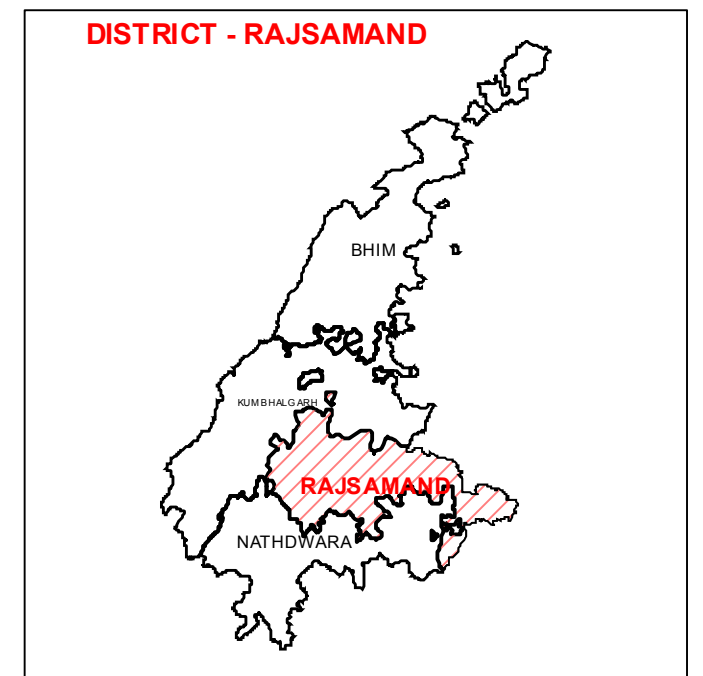

ASSEMBLY CONSTITUENCY - RAJSAMAND-175

DISTRICT - RAJSAMAND

Legend

- District Headquarter
- Ⓣ Tehsil Headquarter
- Ⓡ ILR Headquarter
- P Patwar Circle Headquarter
- Tehsil Name Tehsil Boundary
- ILR Circle Name ILR Circle Boundary
- Patwar Circle Boundary Patwar Circle Boundary
- Village Name Village Boundary