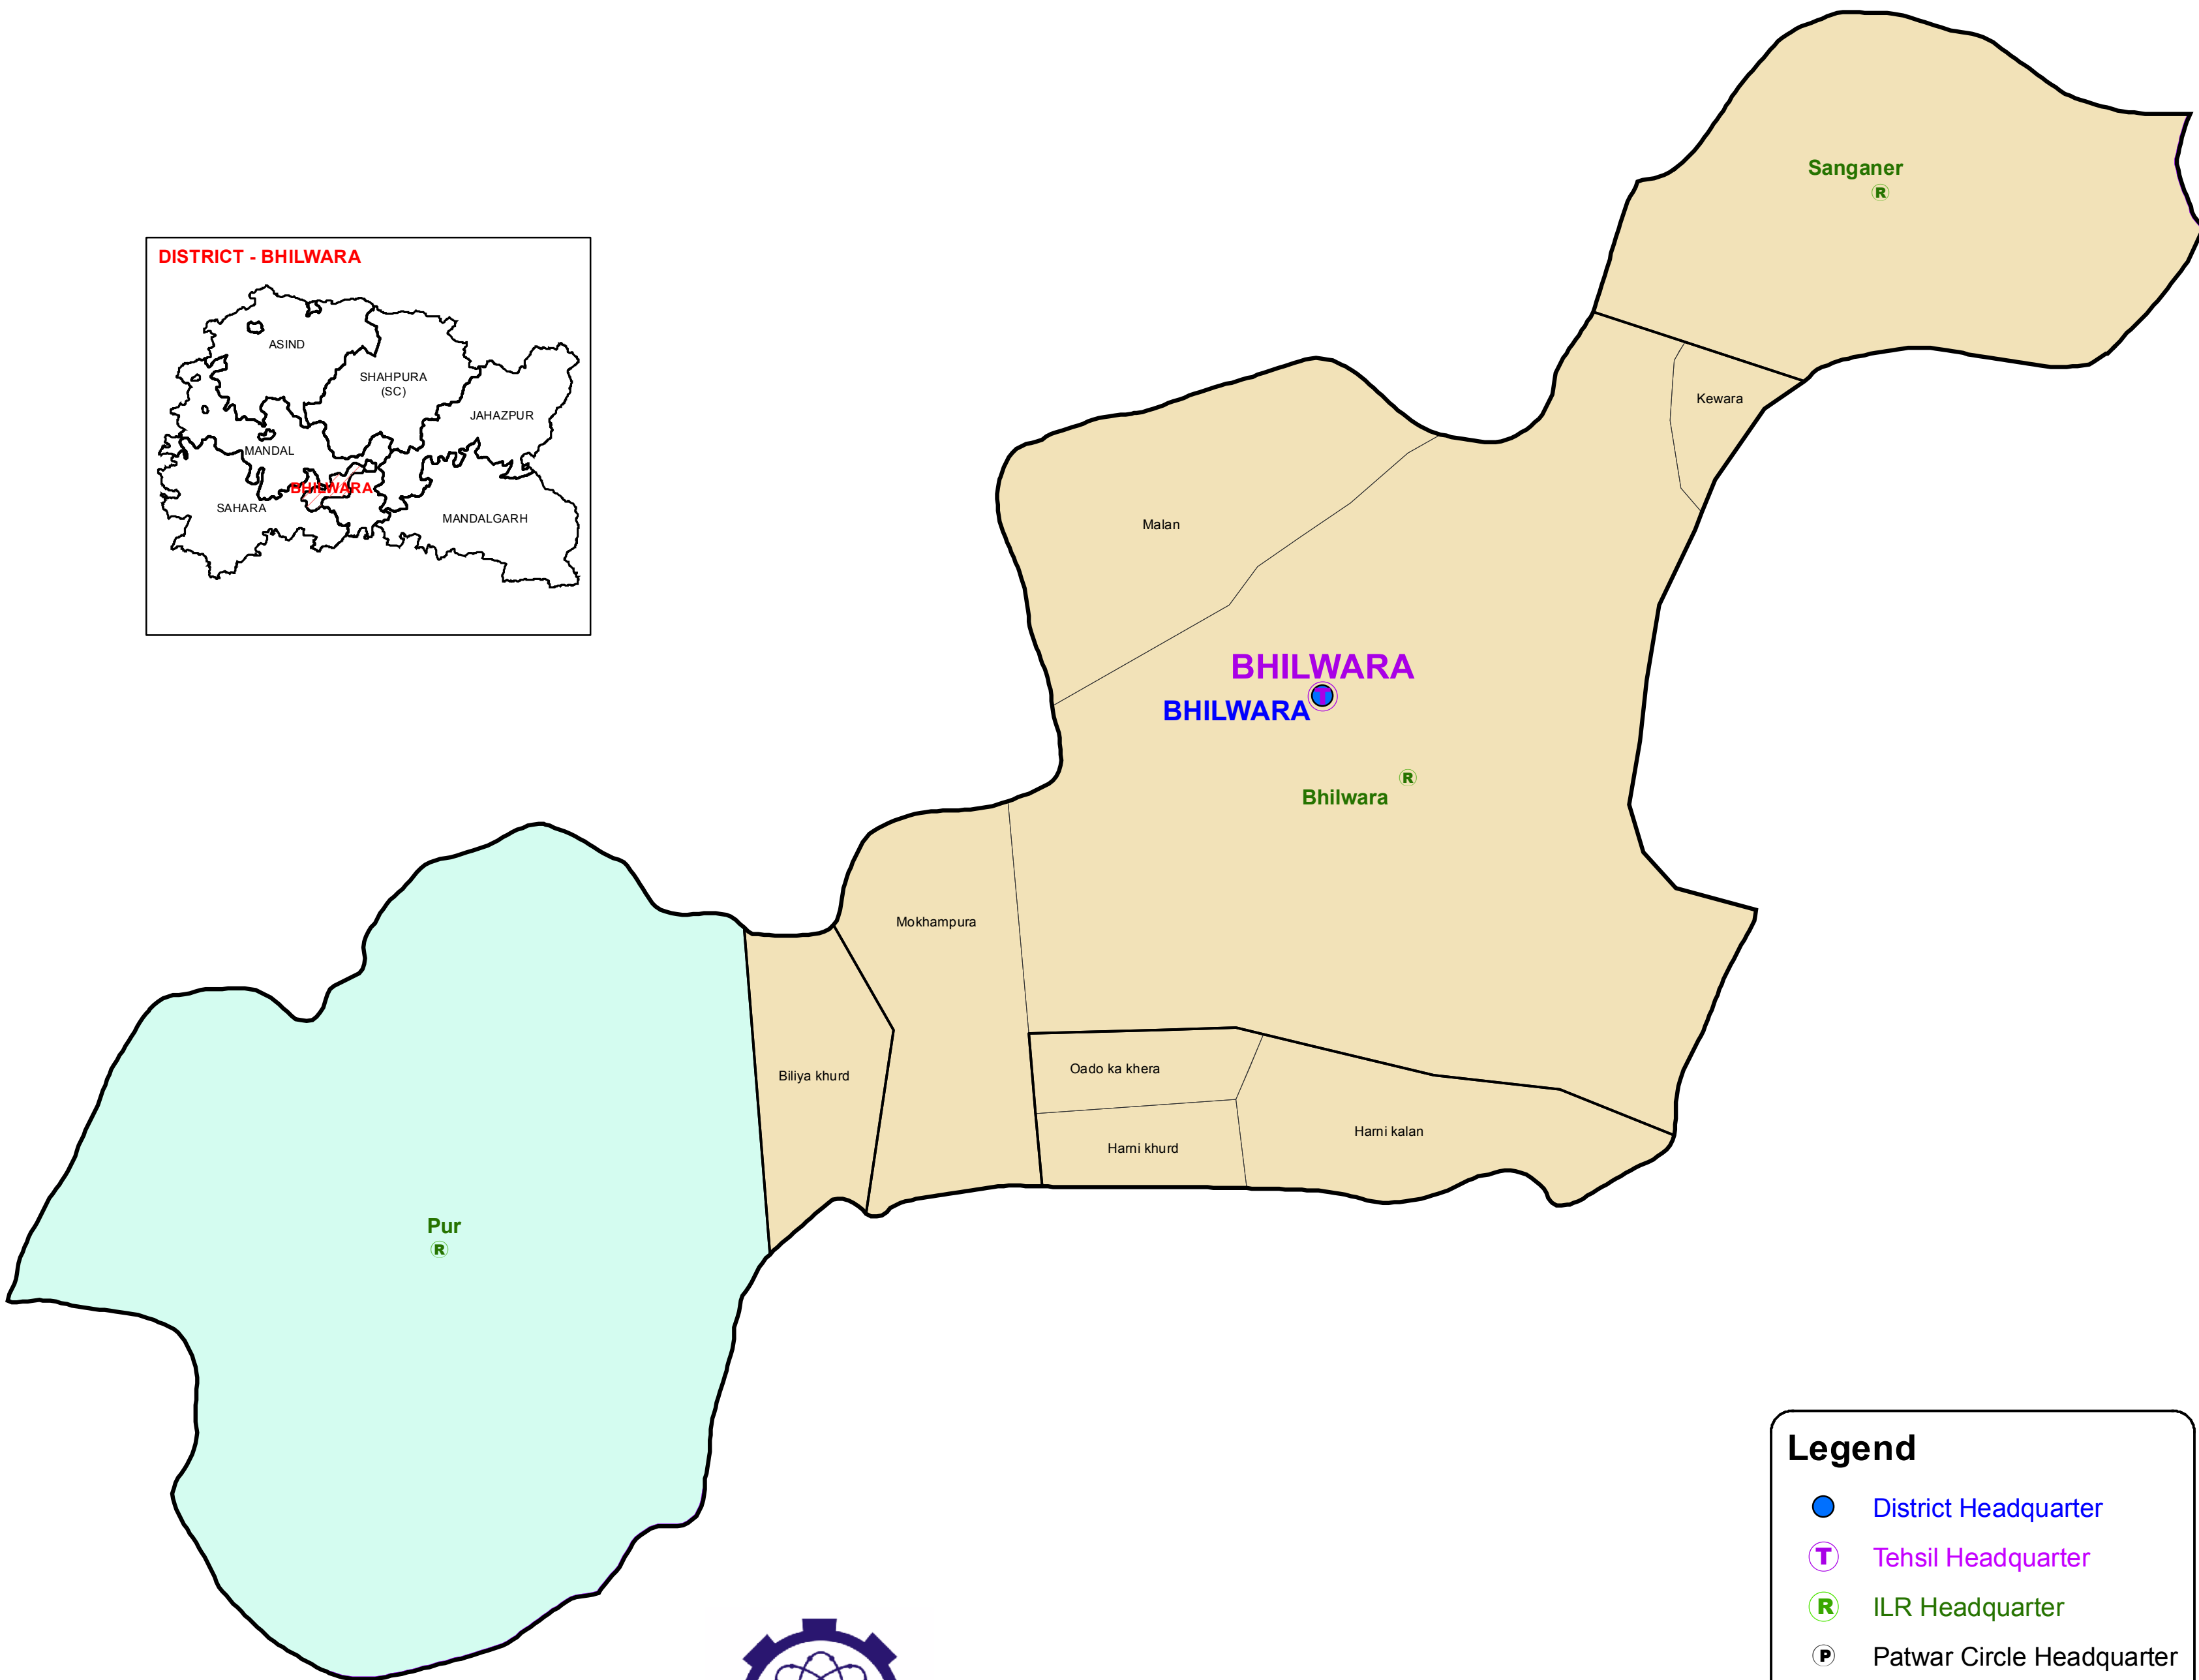

ASSEMBLY CONSTITUENCY - BHILWARA-180
DISTRICT - BHILWARA

State Remote Sensing Application Centre
DST, GoR, Jodhpur

Legend

- District Headquarter
- Tehsil Headquarter
- ILR Headquarter
- Patwar Circle Headquarter
- Tehsil Boundary
- ILR Circle Boundary
- Patwar Circle Boundary
- Village Boundary