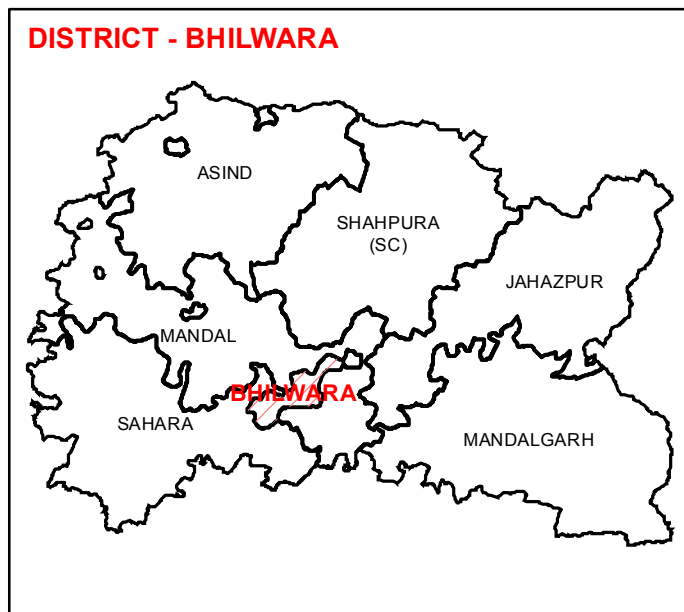

ASSEMBLY CONSTITUENCY - BHILWARA-180
DISTRICT - BHILWARA

State Remote Sensing Application Centre
DST, GoR, Jodhpur

Legend

- District Headquarter
- Tehsil Headquarter
- ILR Headquarter
- Patwar Circle Headquarter
- Tehsil Boundary
- ILR Circle Boundary
- Patwar Circle Boundary
- Village Boundary