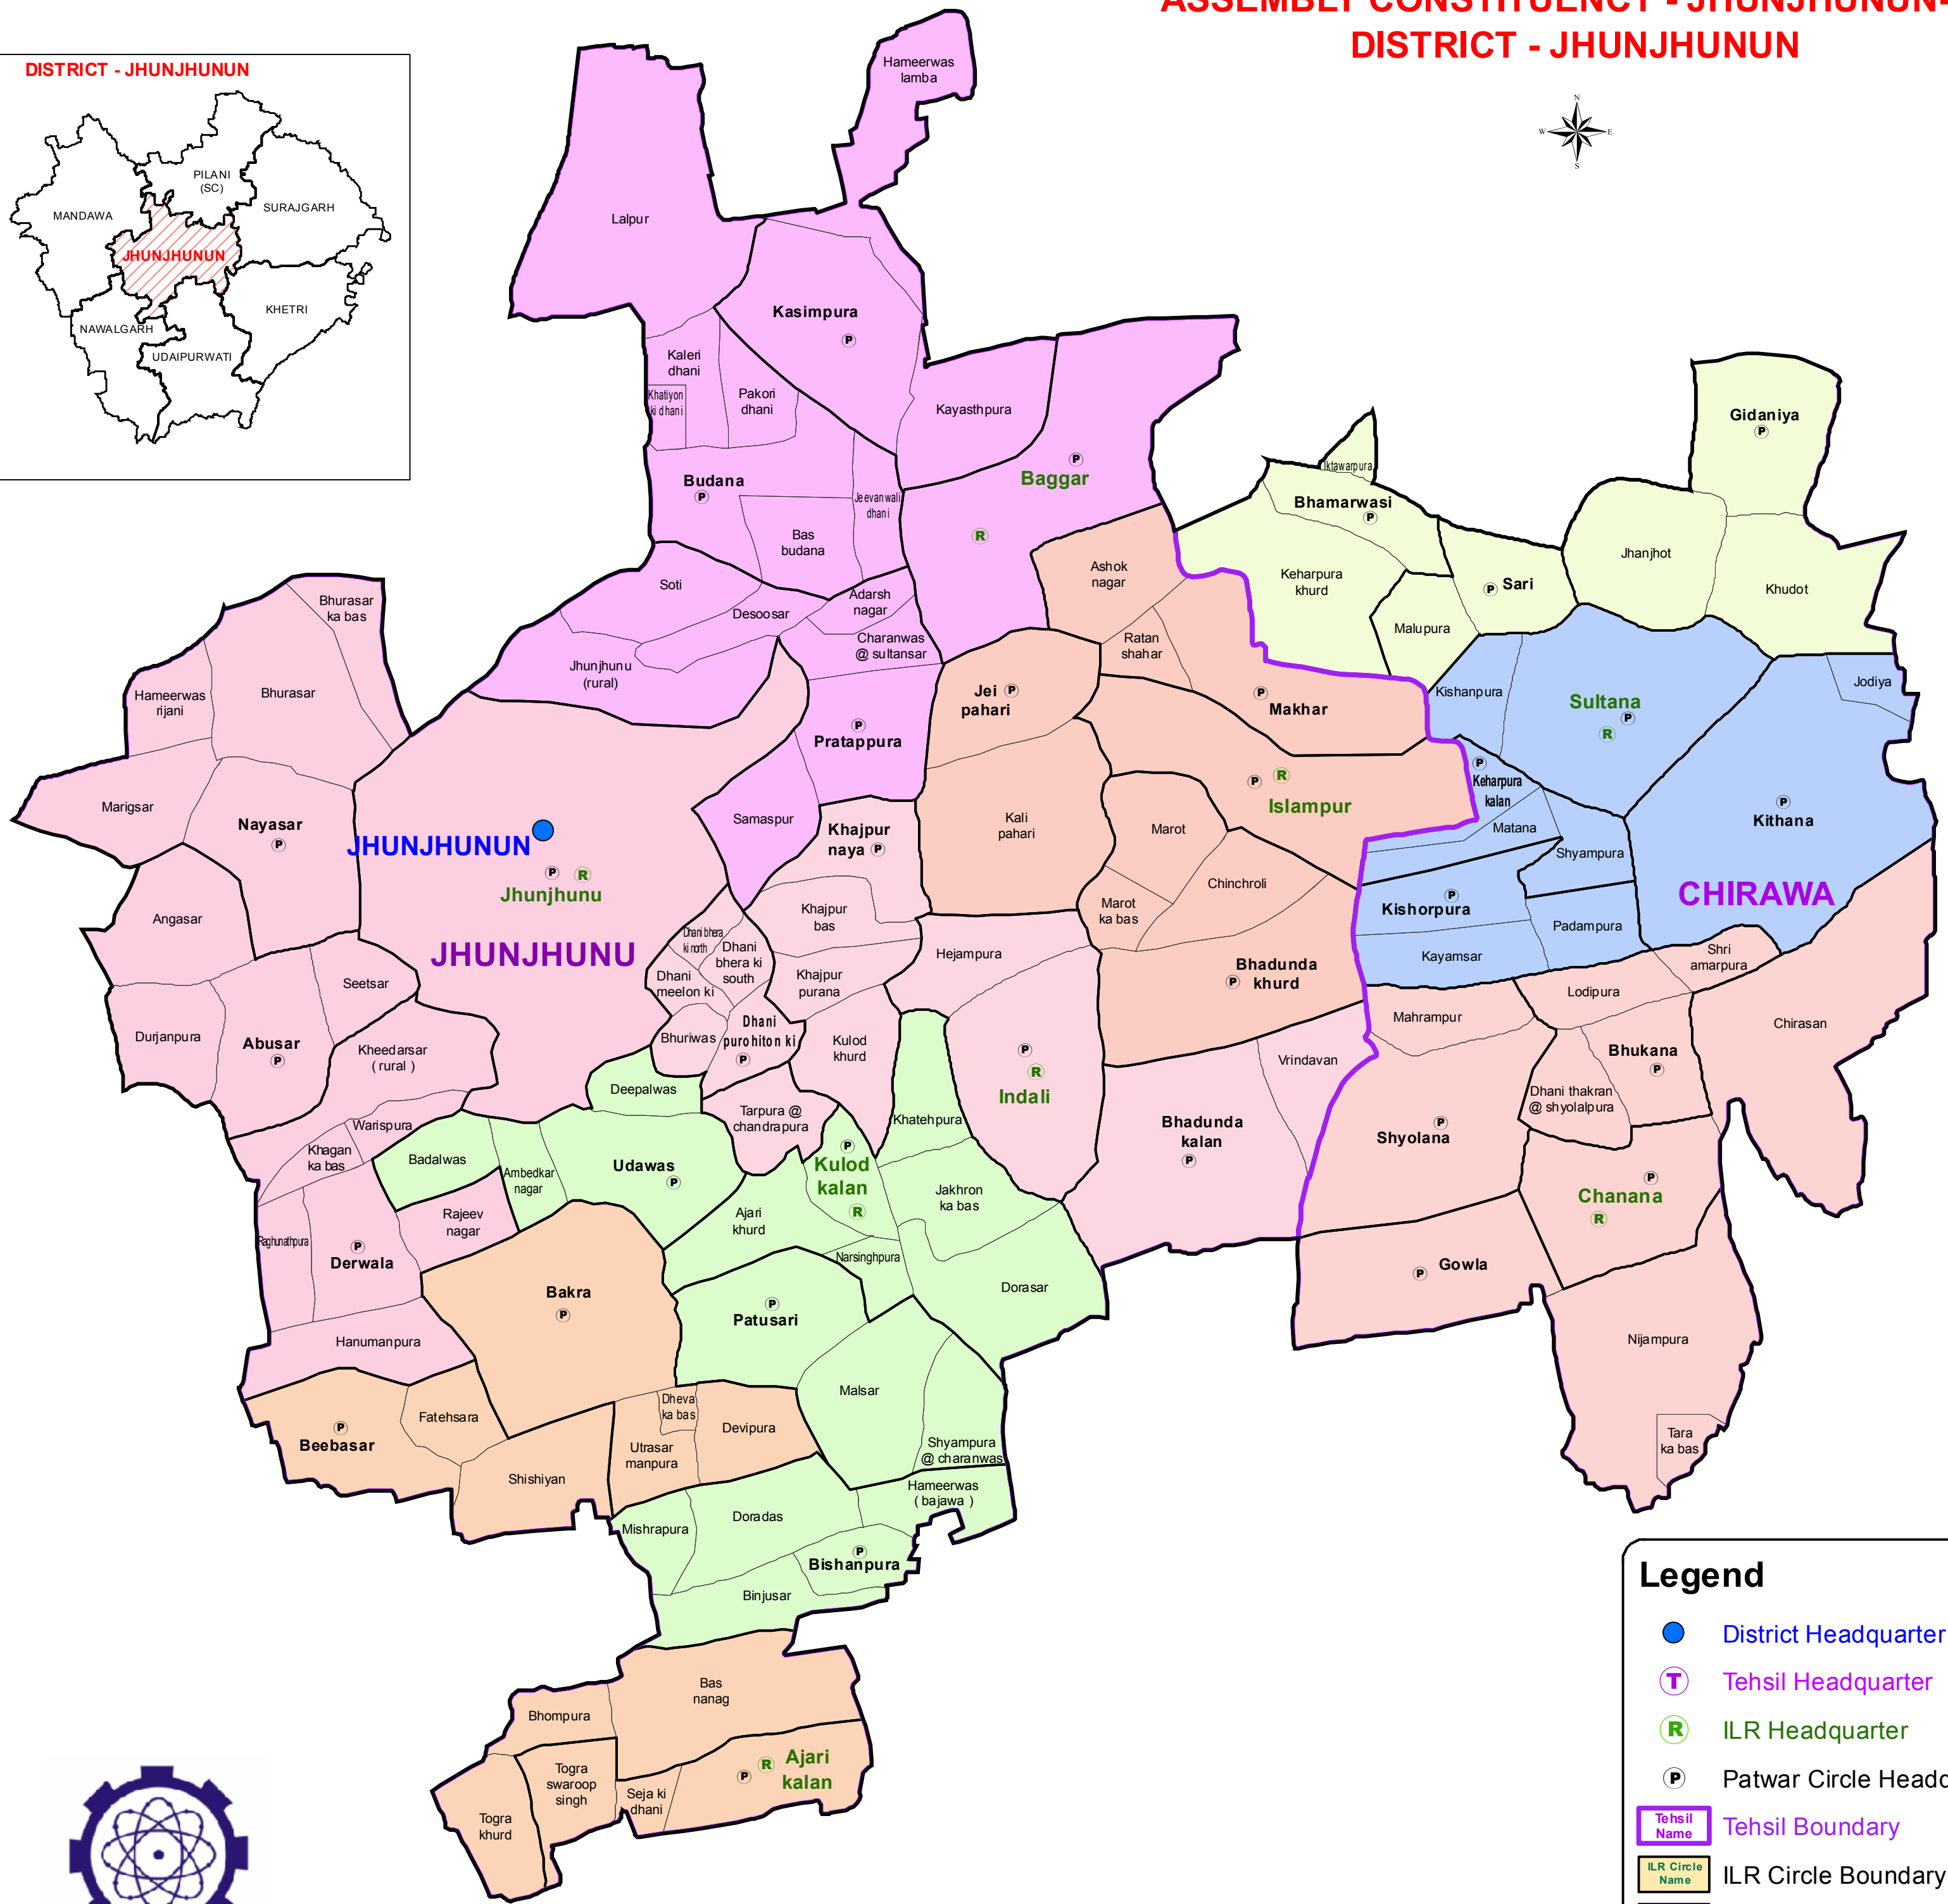

**ASSEMBLY CONSTITUENCY - JHUNJHUNUN-27
DISTRICT - JHUNJHUNUN**

Legend

- District Headquarter
- Ⓧ Tehsil Headquarter
- Ⓜ ILR Headquarter
- Ⓟ Patwar Circle Headquarter
- Tehsil Name Tehsil Boundary
- ILR Circle Name ILR Circle Boundary
- Patwar Circle Boundary Patwar Circle Boundary
- Village Name Village Boundary