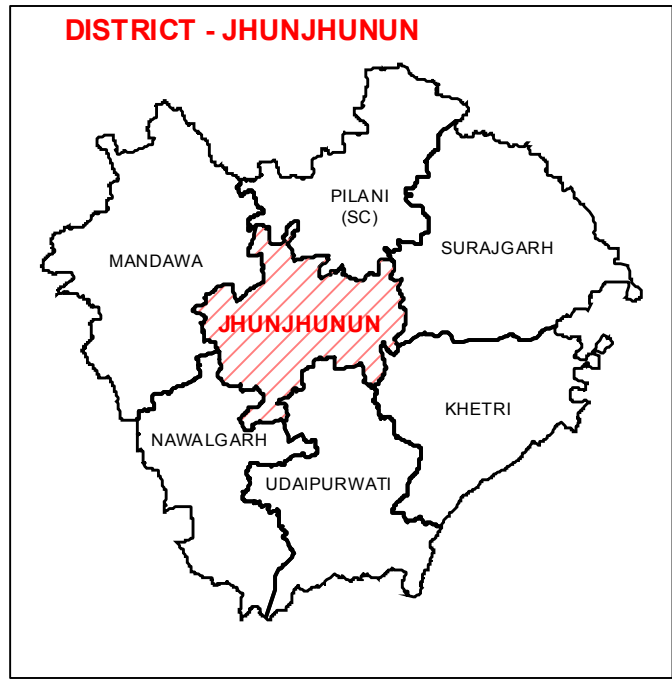

**ASSEMBLY CONSTITUENCY - JHUNJHUNUN-27
DISTRICT - JHUNJHUNUN**

Legend

- District Headquarter
- Ⓧ Tehsil Headquarter
- Ⓜ ILR Headquarter
- Ⓟ Patwar Circle Headquarter
- Tehsil Name Tehsil Boundary
- ILR Circle Name ILR Circle Boundary
- Patwar Circle Boundary Patwar Circle Boundary
- Village Name Village Boundary