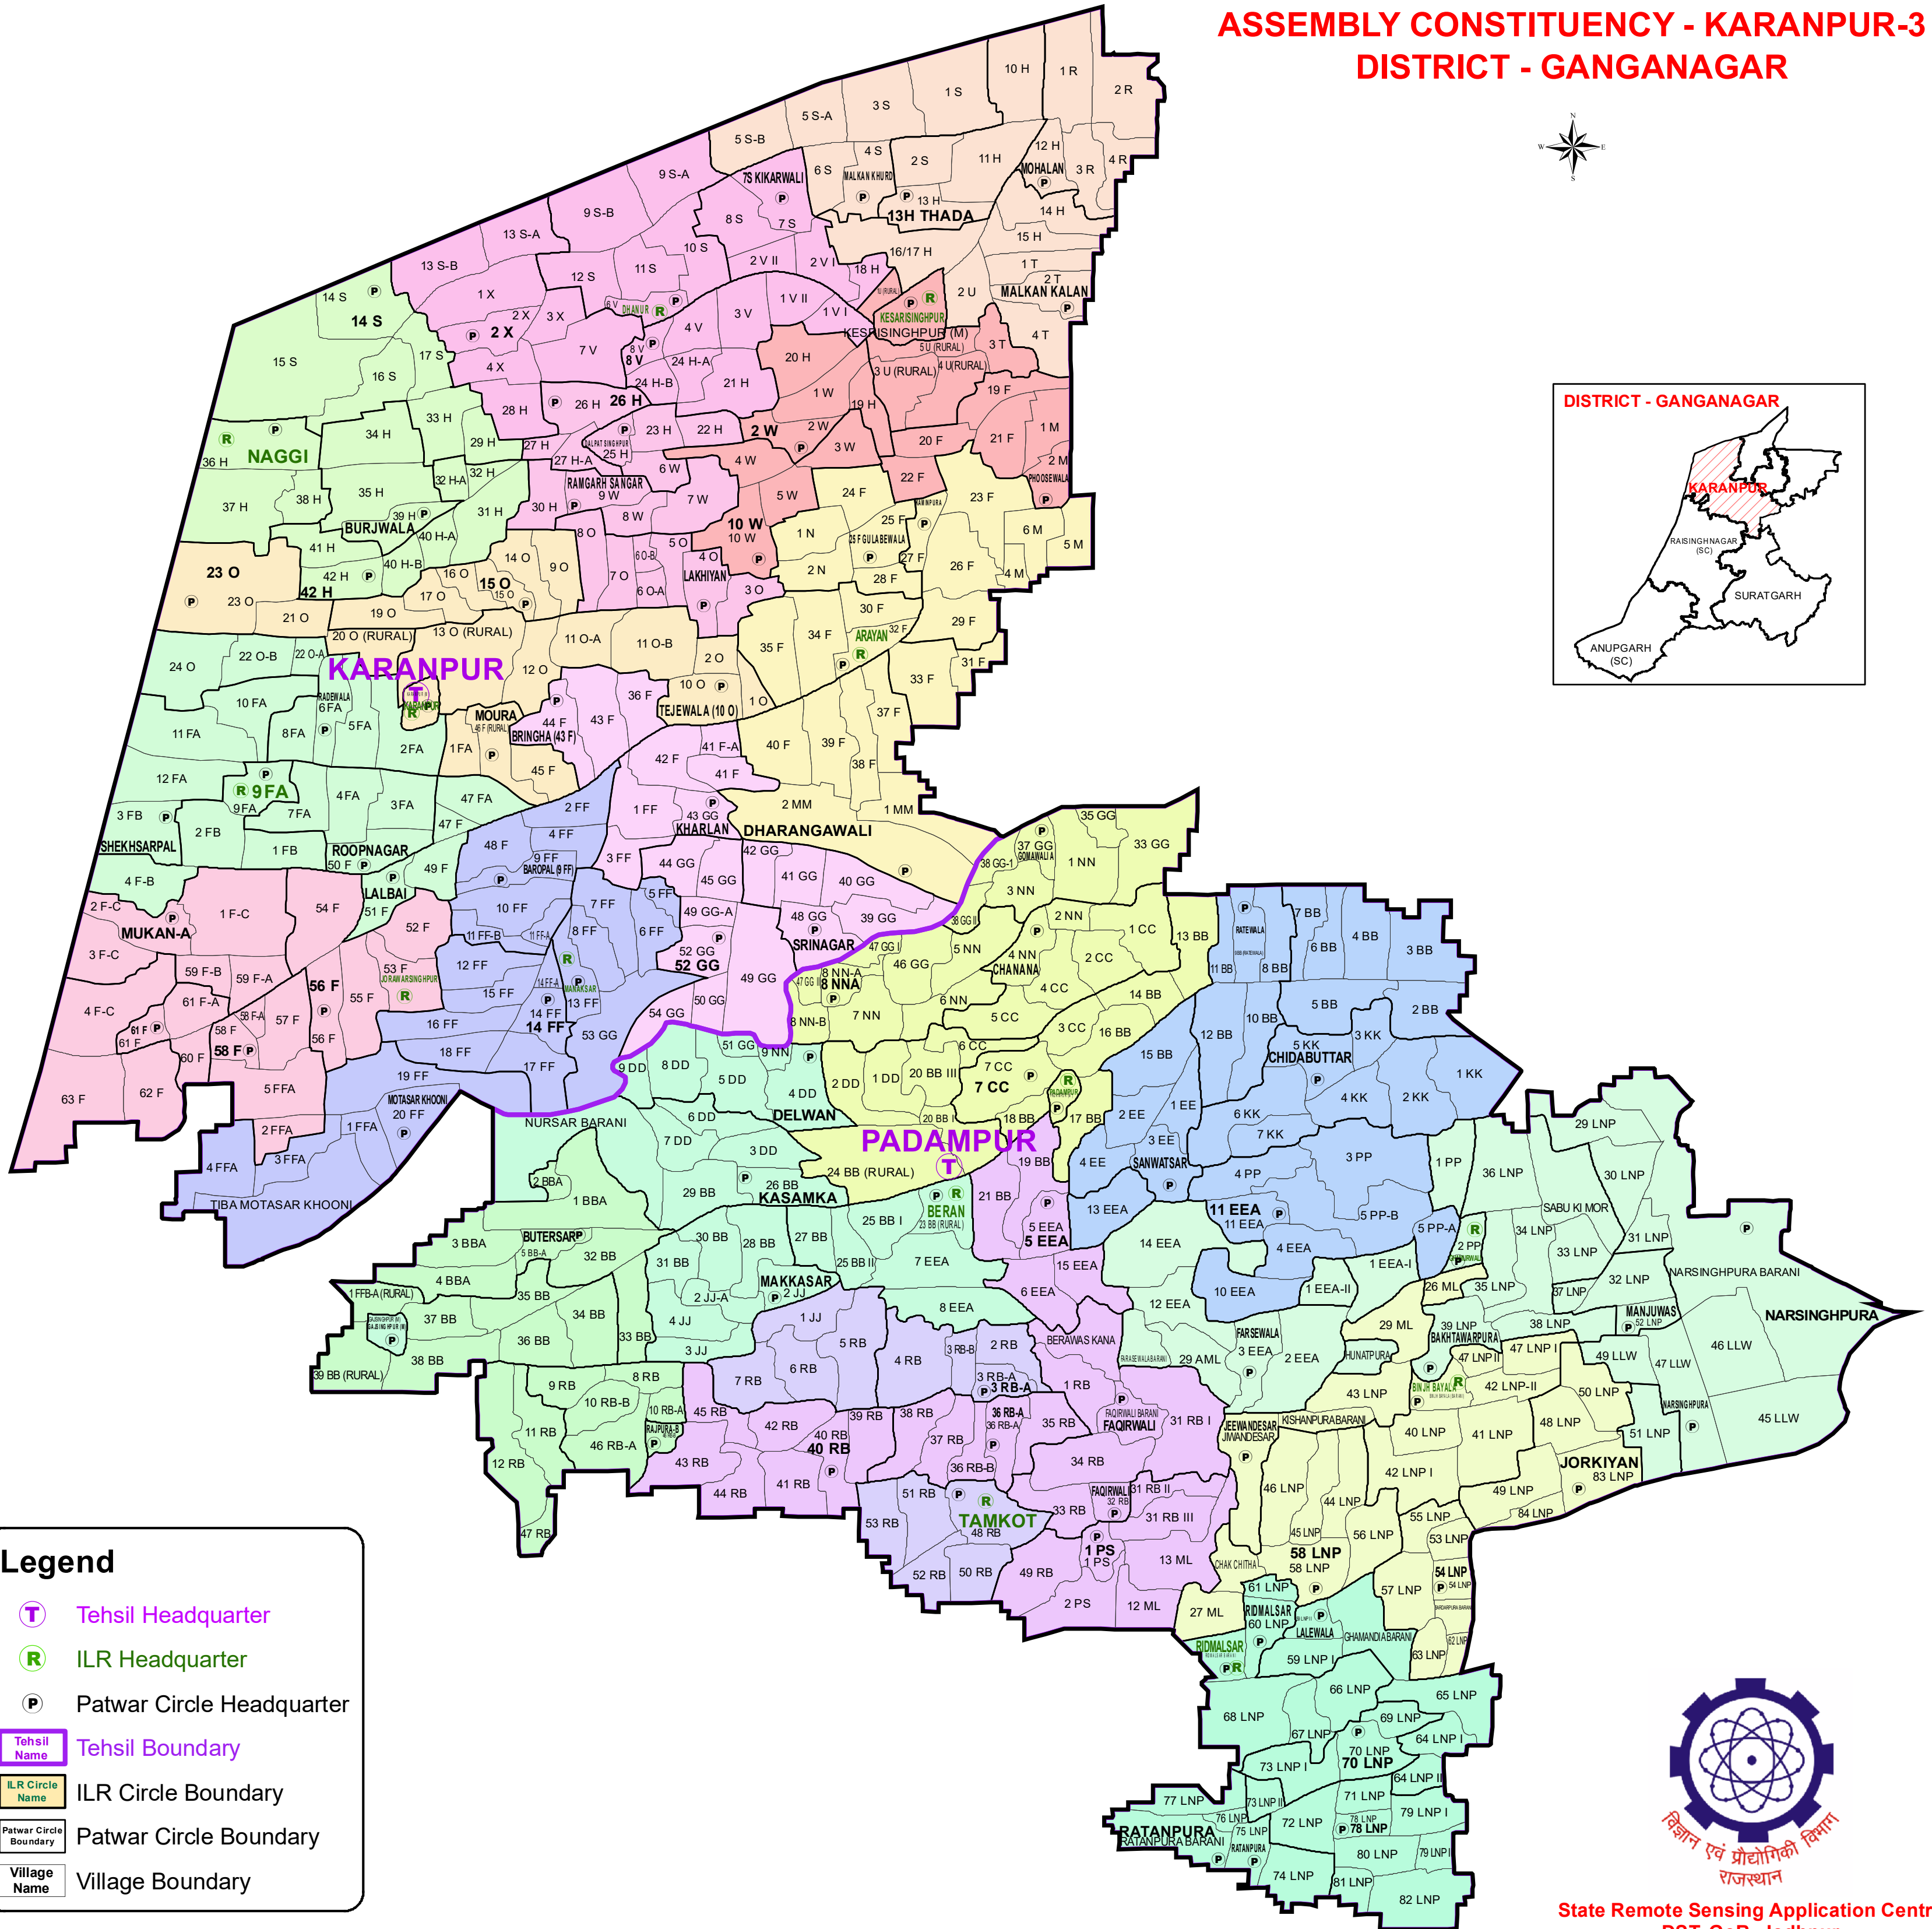

ASSEMBLY CONSTITUENCY - KARANPUR-3 DISTRICT - GANGANAGAR

Legend

- T Tehsil Headquarter
- R ILR Headquarter
- P Patwar Circle Headquarter
- Tehsil Name Tehsil Boundary
- ILR Circle Name ILR Circle Boundary
- Patwar Circle Patwar Circle Boundary
- Village Name Village Boundary

State Remote Sensing Application Centre
DST, GoR, Jodhpur