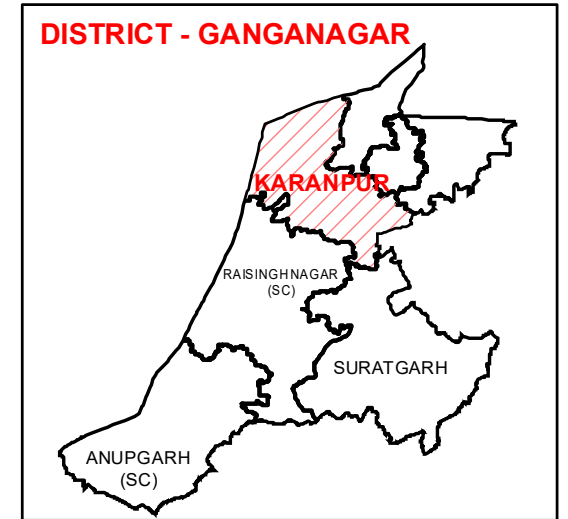

ASSEMBLY CONSTITUENCY - KARANPUR-3 DISTRICT - GANGANAGAR

Legend

- T Tehsil Headquarter
- R ILR Headquarter
- P Patwar Circle Headquarter
- Tehsil Name Tehsil Boundary
- ILR Circle Name ILR Circle Boundary
- Patwar Circle Patwar Circle Boundary
- Village Name Village Boundary

State Remote Sensing Application Centre
DST, GoR, Jodhpur