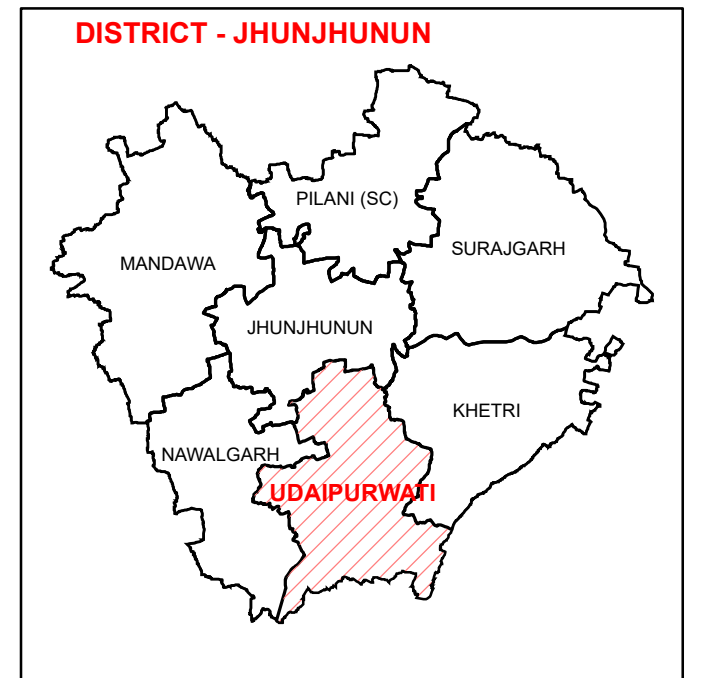

# ASSEMBLY CONSTITUENCY - UDAIPURWATI-30

## DISTRICT - JHUNJHUNUN

### Legend

- Ⓣ Tehsil Headquarter
- Ⓜ ILR Headquarter
- P Patwar Circle Headquarter
- Tehsil Boundary
- ILR Circle Boundary
- Patwar Circle Boundary
- Village Boundary