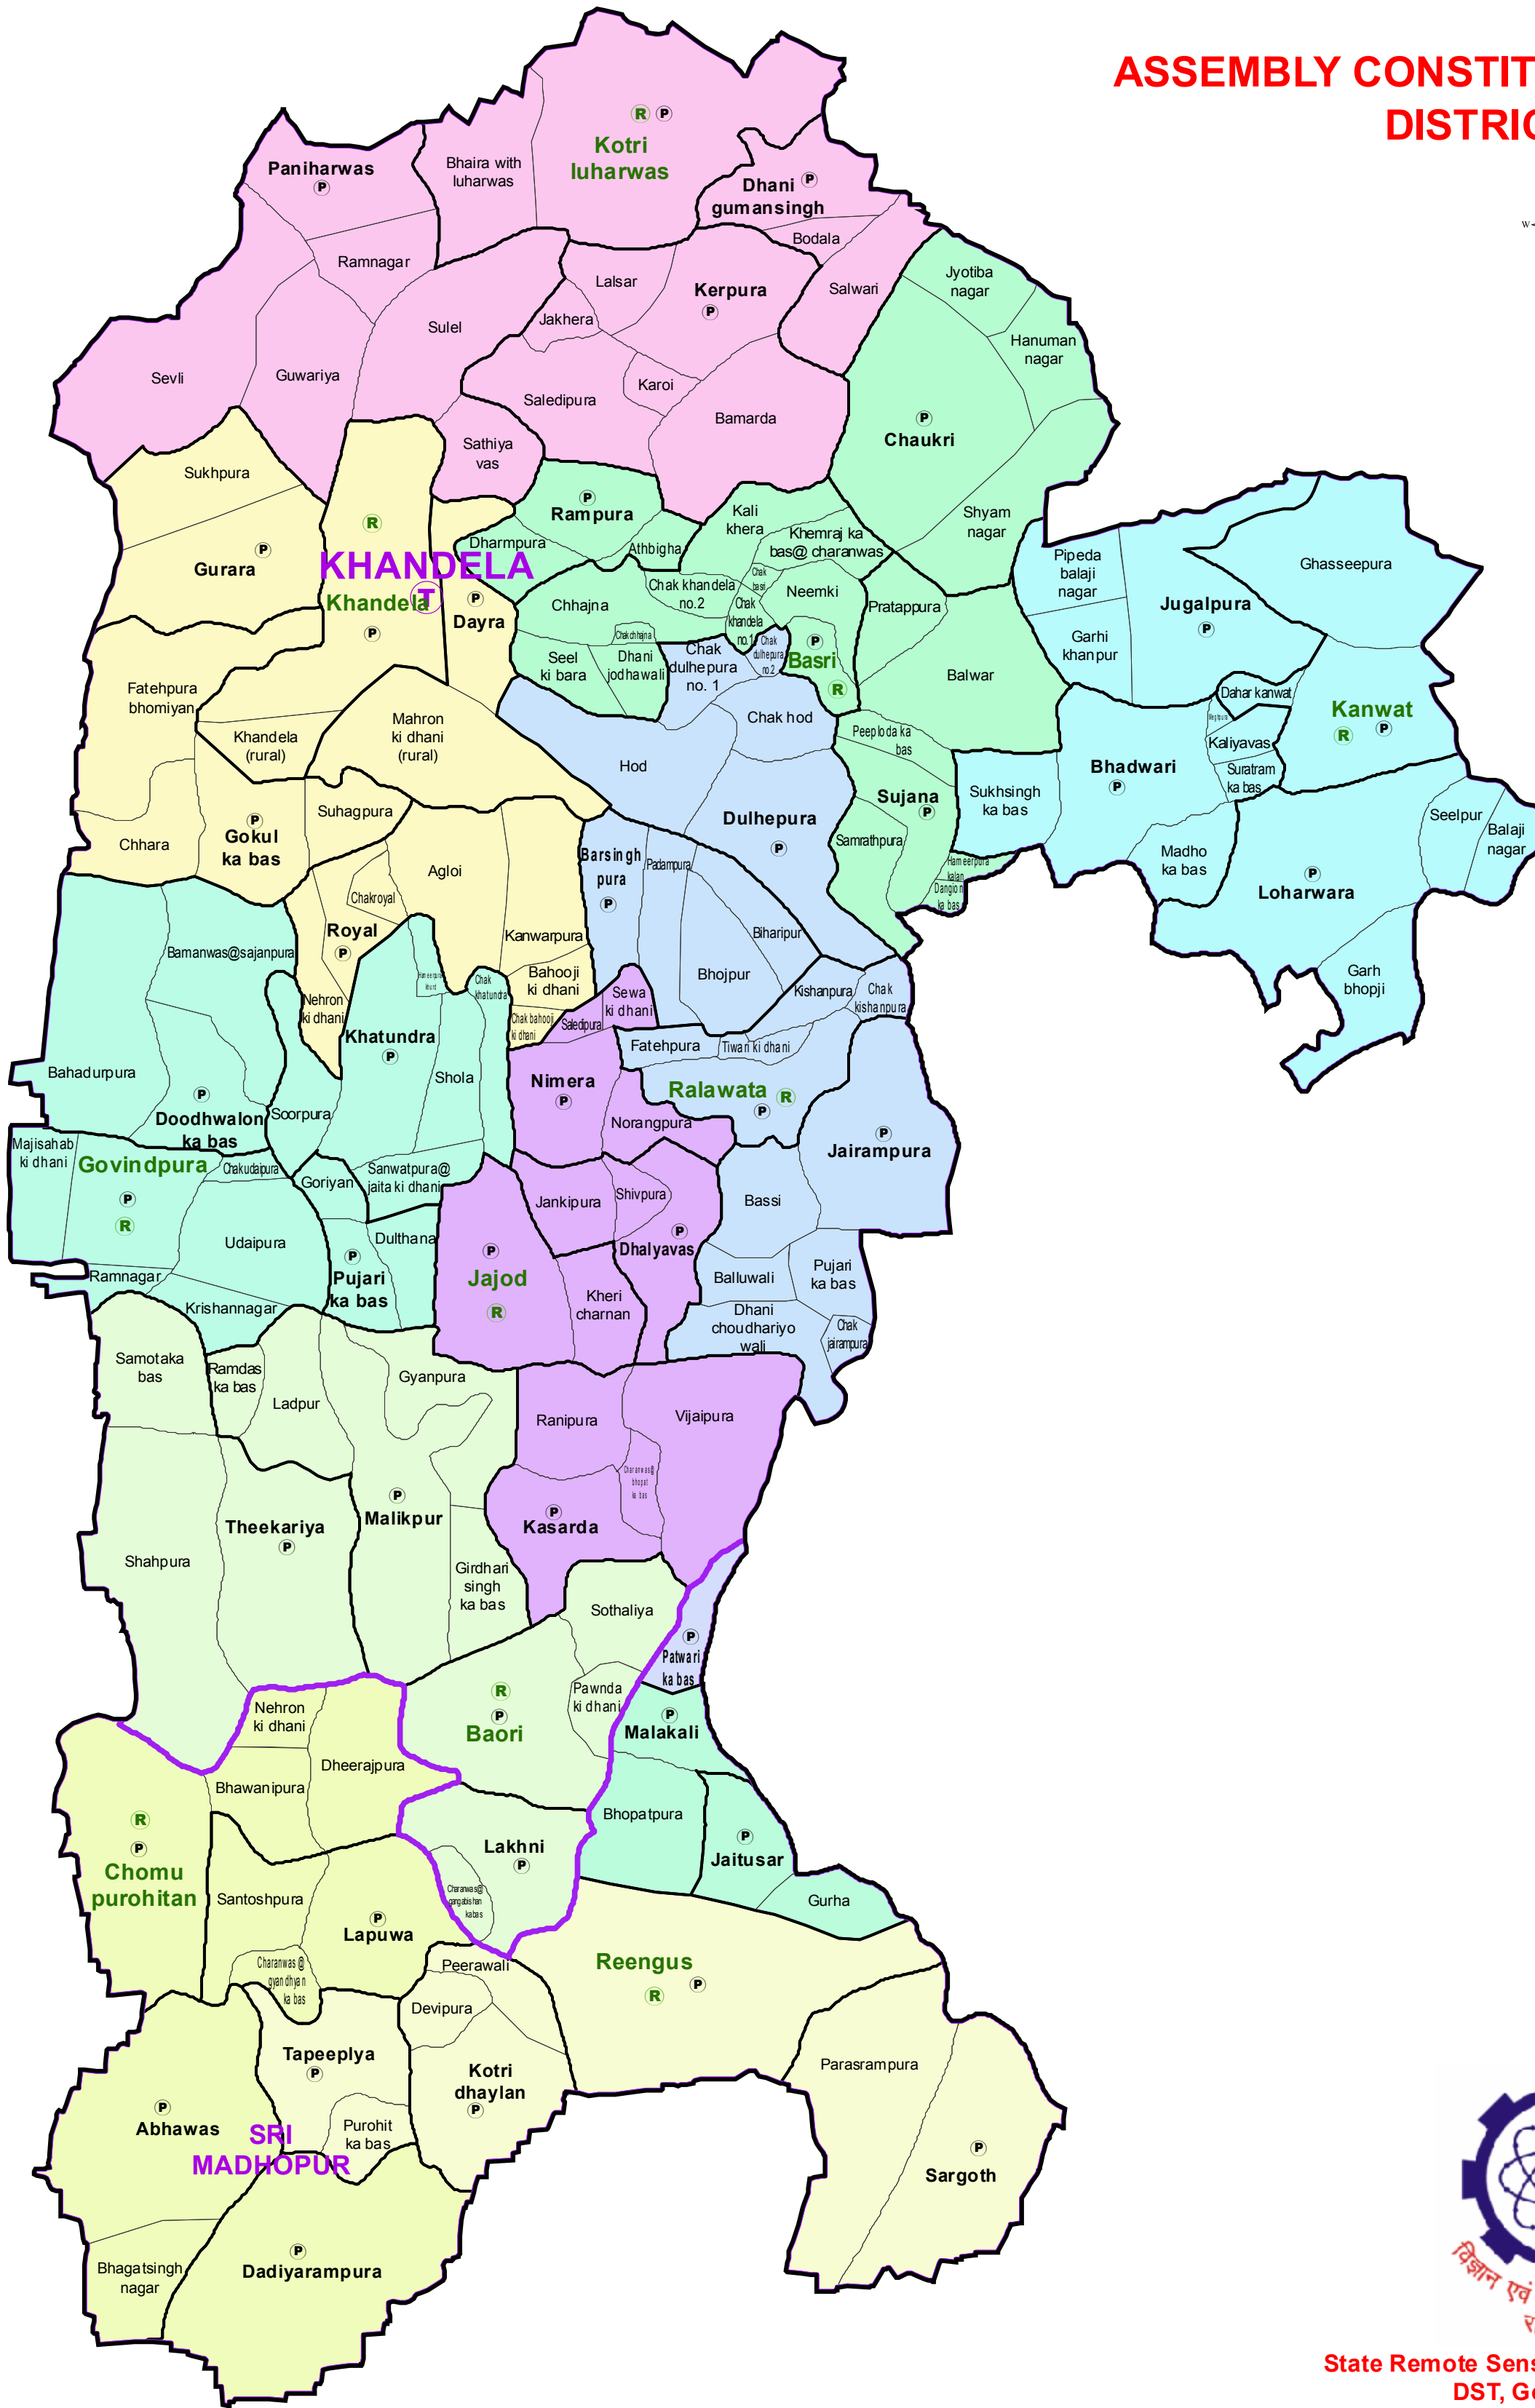

ASSEMBLY CONSTITUENCY - KHANDELA-37 DISTRICT - SIKAR

Legend

- Ⓣ Tehsil Headquarter
- Ⓡ ILR Headquarter
- Ⓟ Patwar Circle Headquarter
- Tehsil Name Tehsil Boundary
- ILR Circle Name ILR Circle Boundary
- Patwar Circle Patwar Circle Boundary
- Village Name Village Boundary

State Remote Sensing Application Centre
DST, GoR, Jodhpur

Election Department, Rajasthan