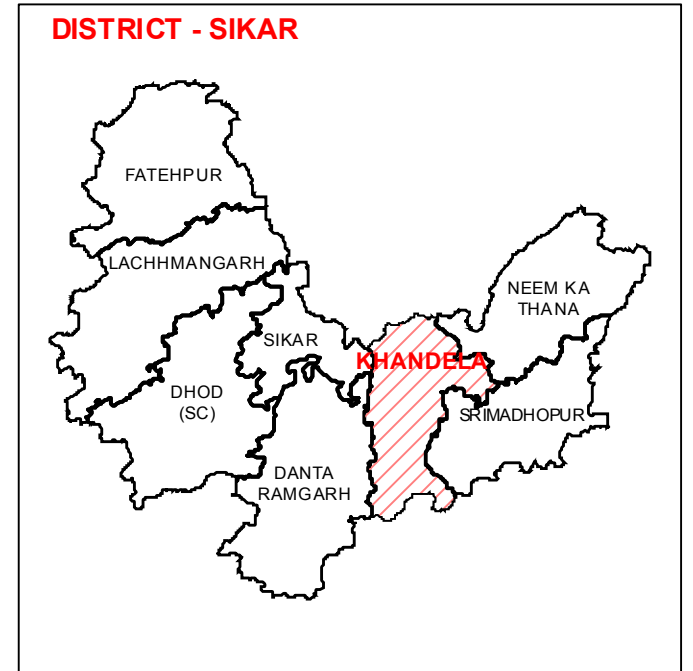

ASSEMBLY CONSTITUENCY - KHANDELA-37 DISTRICT - SIKAR

Legend

- Ⓣ Tehsil Headquarter
- Ⓡ ILR Headquarter
- Ⓟ Patwar Circle Headquarter
- Tehsil Name Tehsil Boundary
- ILR Circle Name ILR Circle Boundary
- Patwar Circle Patwar Circle Boundary
- Village Name Village Boundary

State Remote Sensing Application Centre
DST, GoR, Jodhpur

Election Department, Rajasthan