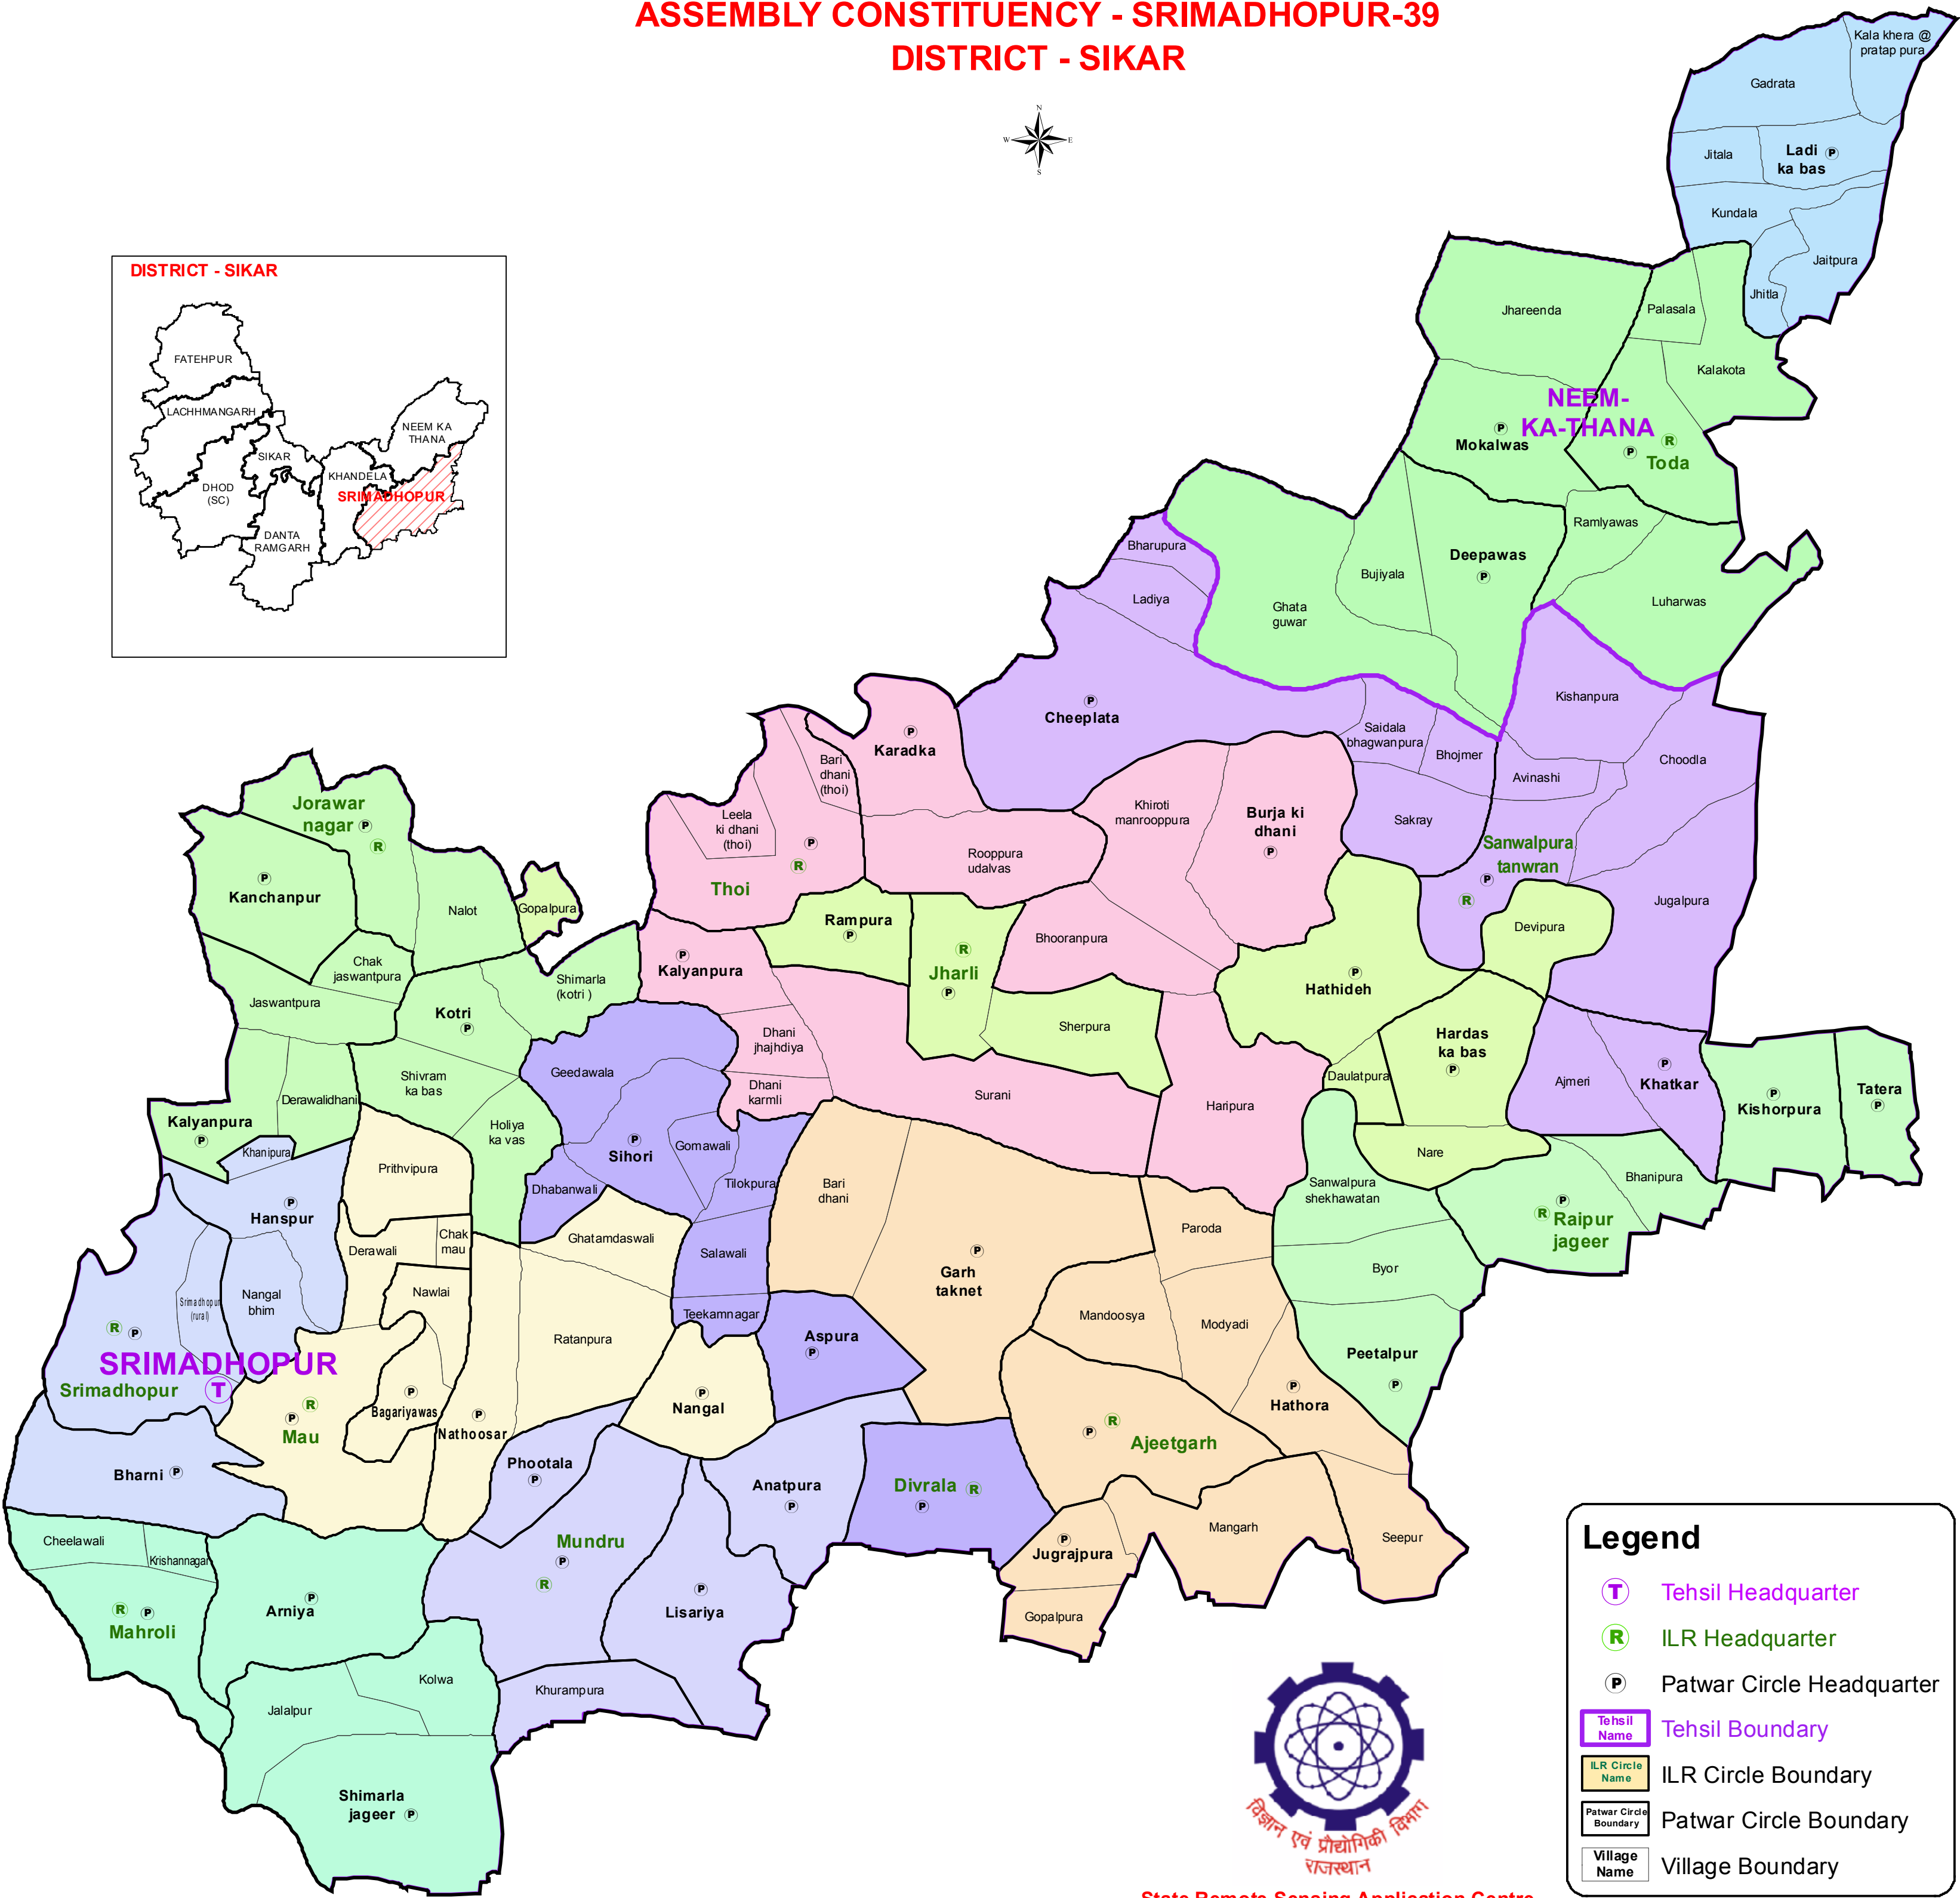

ASSEMBLY CONSTITUENCY - SRIMADHOPUR-39 DISTRICT - SIKAR

Legend

- T Tehsil Headquarter
- R ILR Headquarter
- P Patwar Circle Headquarter
- Tehsil Name Tehsil Boundary
- ILR Circle Name ILR Circle Boundary
- Patwar Circle Boundary Patwar Circle Boundary
- Village Name Village Boundary

State Remote Sensing Application Centre
DST, GoR, Jodhpur

Election Department, Rajasthan