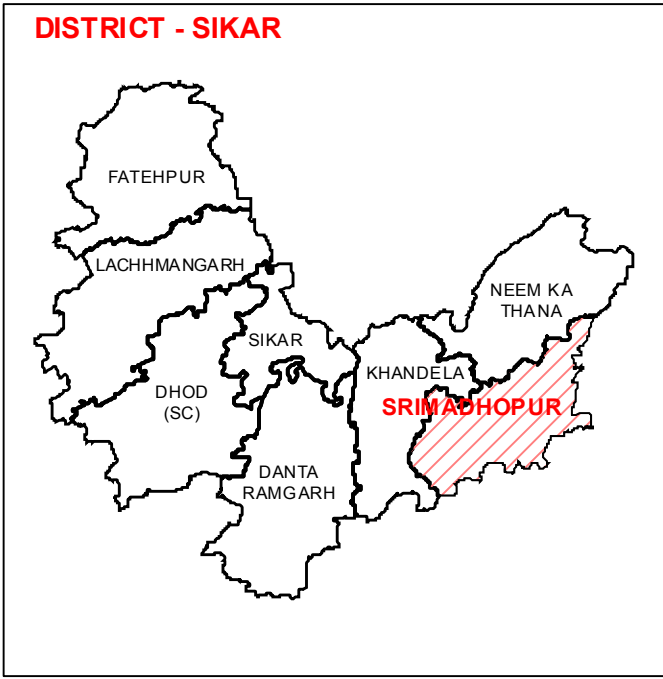

ASSEMBLY CONSTITUENCY - SRIMADHOPUR-39 DISTRICT - SIKAR

Legend

- T Tehsil Headquarter
- R ILR Headquarter
- P Patwar Circle Headquarter
- Tehsil Name Tehsil Boundary
- ILR Circle Name ILR Circle Boundary
- Patwar Circle Boundary Patwar Circle Boundary
- Village Name Village Boundary

State Remote Sensing Application Centre
DST, GoR, Jodhpur

Election Department, Rajasthan