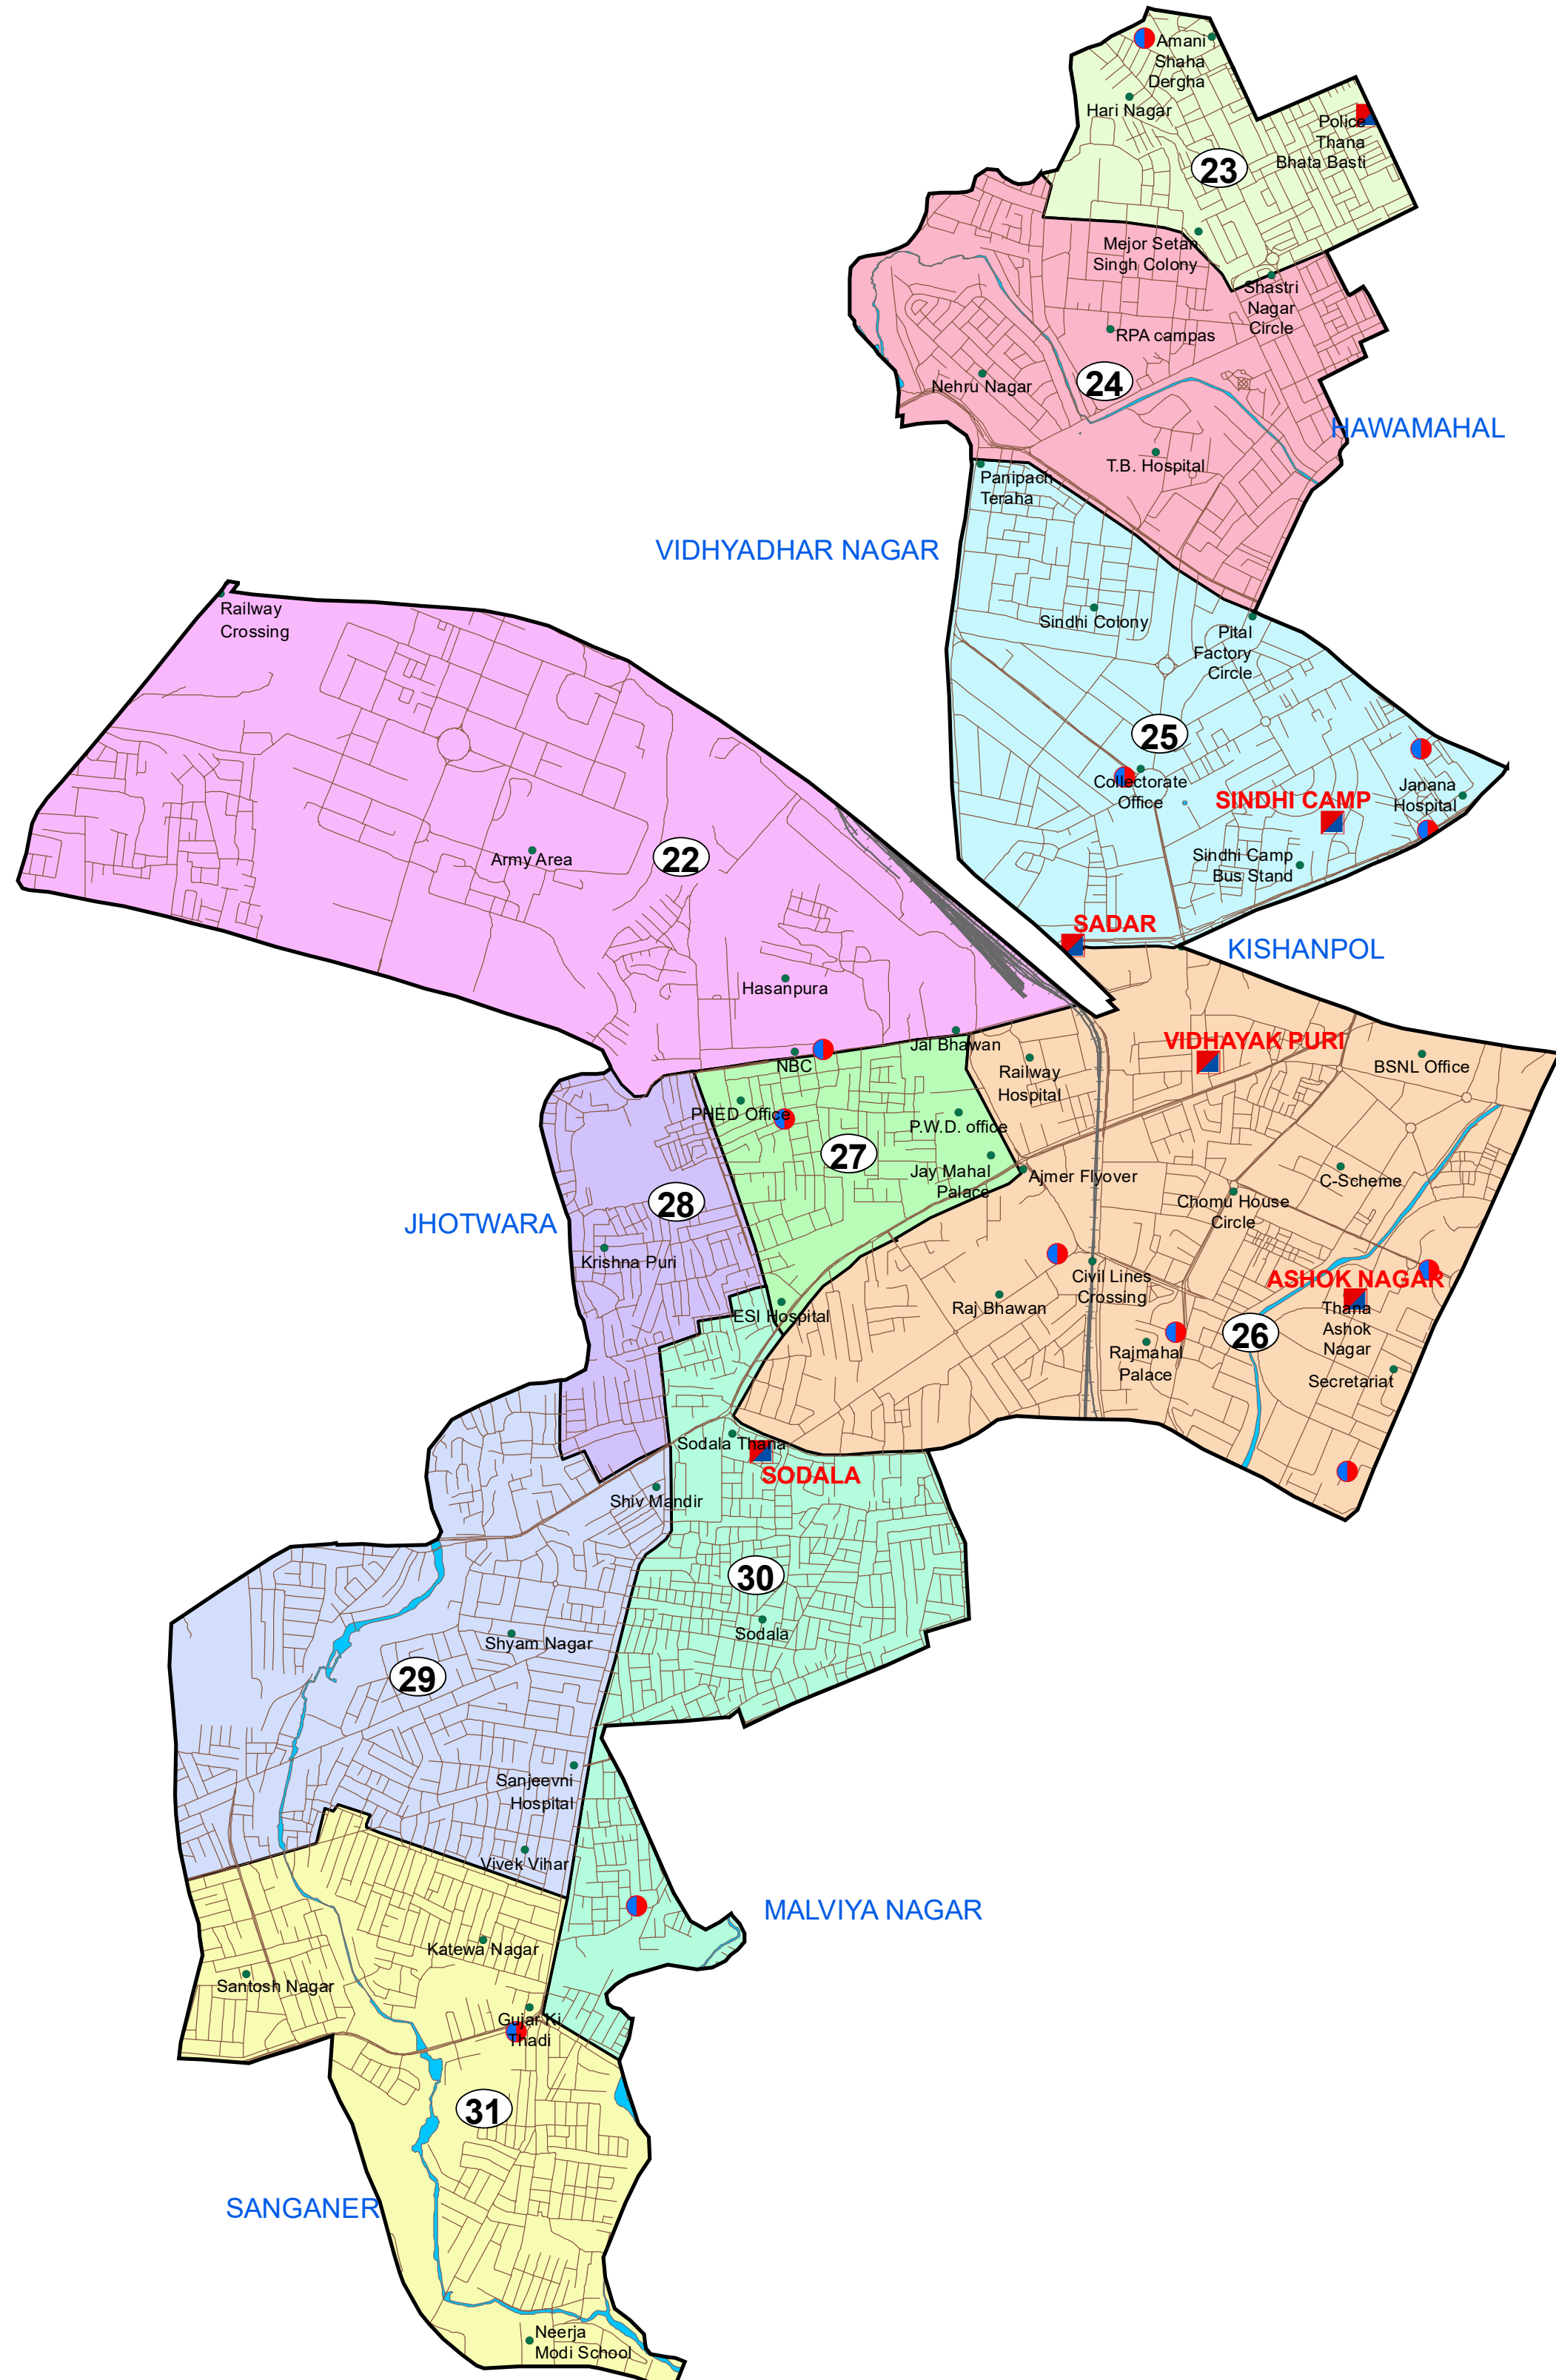

**MAP SHOWING WARD BOUNDARIES &
ASSEMBLY CONSTITUENCY - CIVIL LINCE - (51), JAIPUR**

Legend

- ★ SP OFFICE
- POLICE STATION
- POLICE CHOWKI
- IMPORTANT LOCATIONS
- RAILWAY LINE
- ROADS
- RIVER / WATER BODIES
- ▭ WARD BOUNDARY