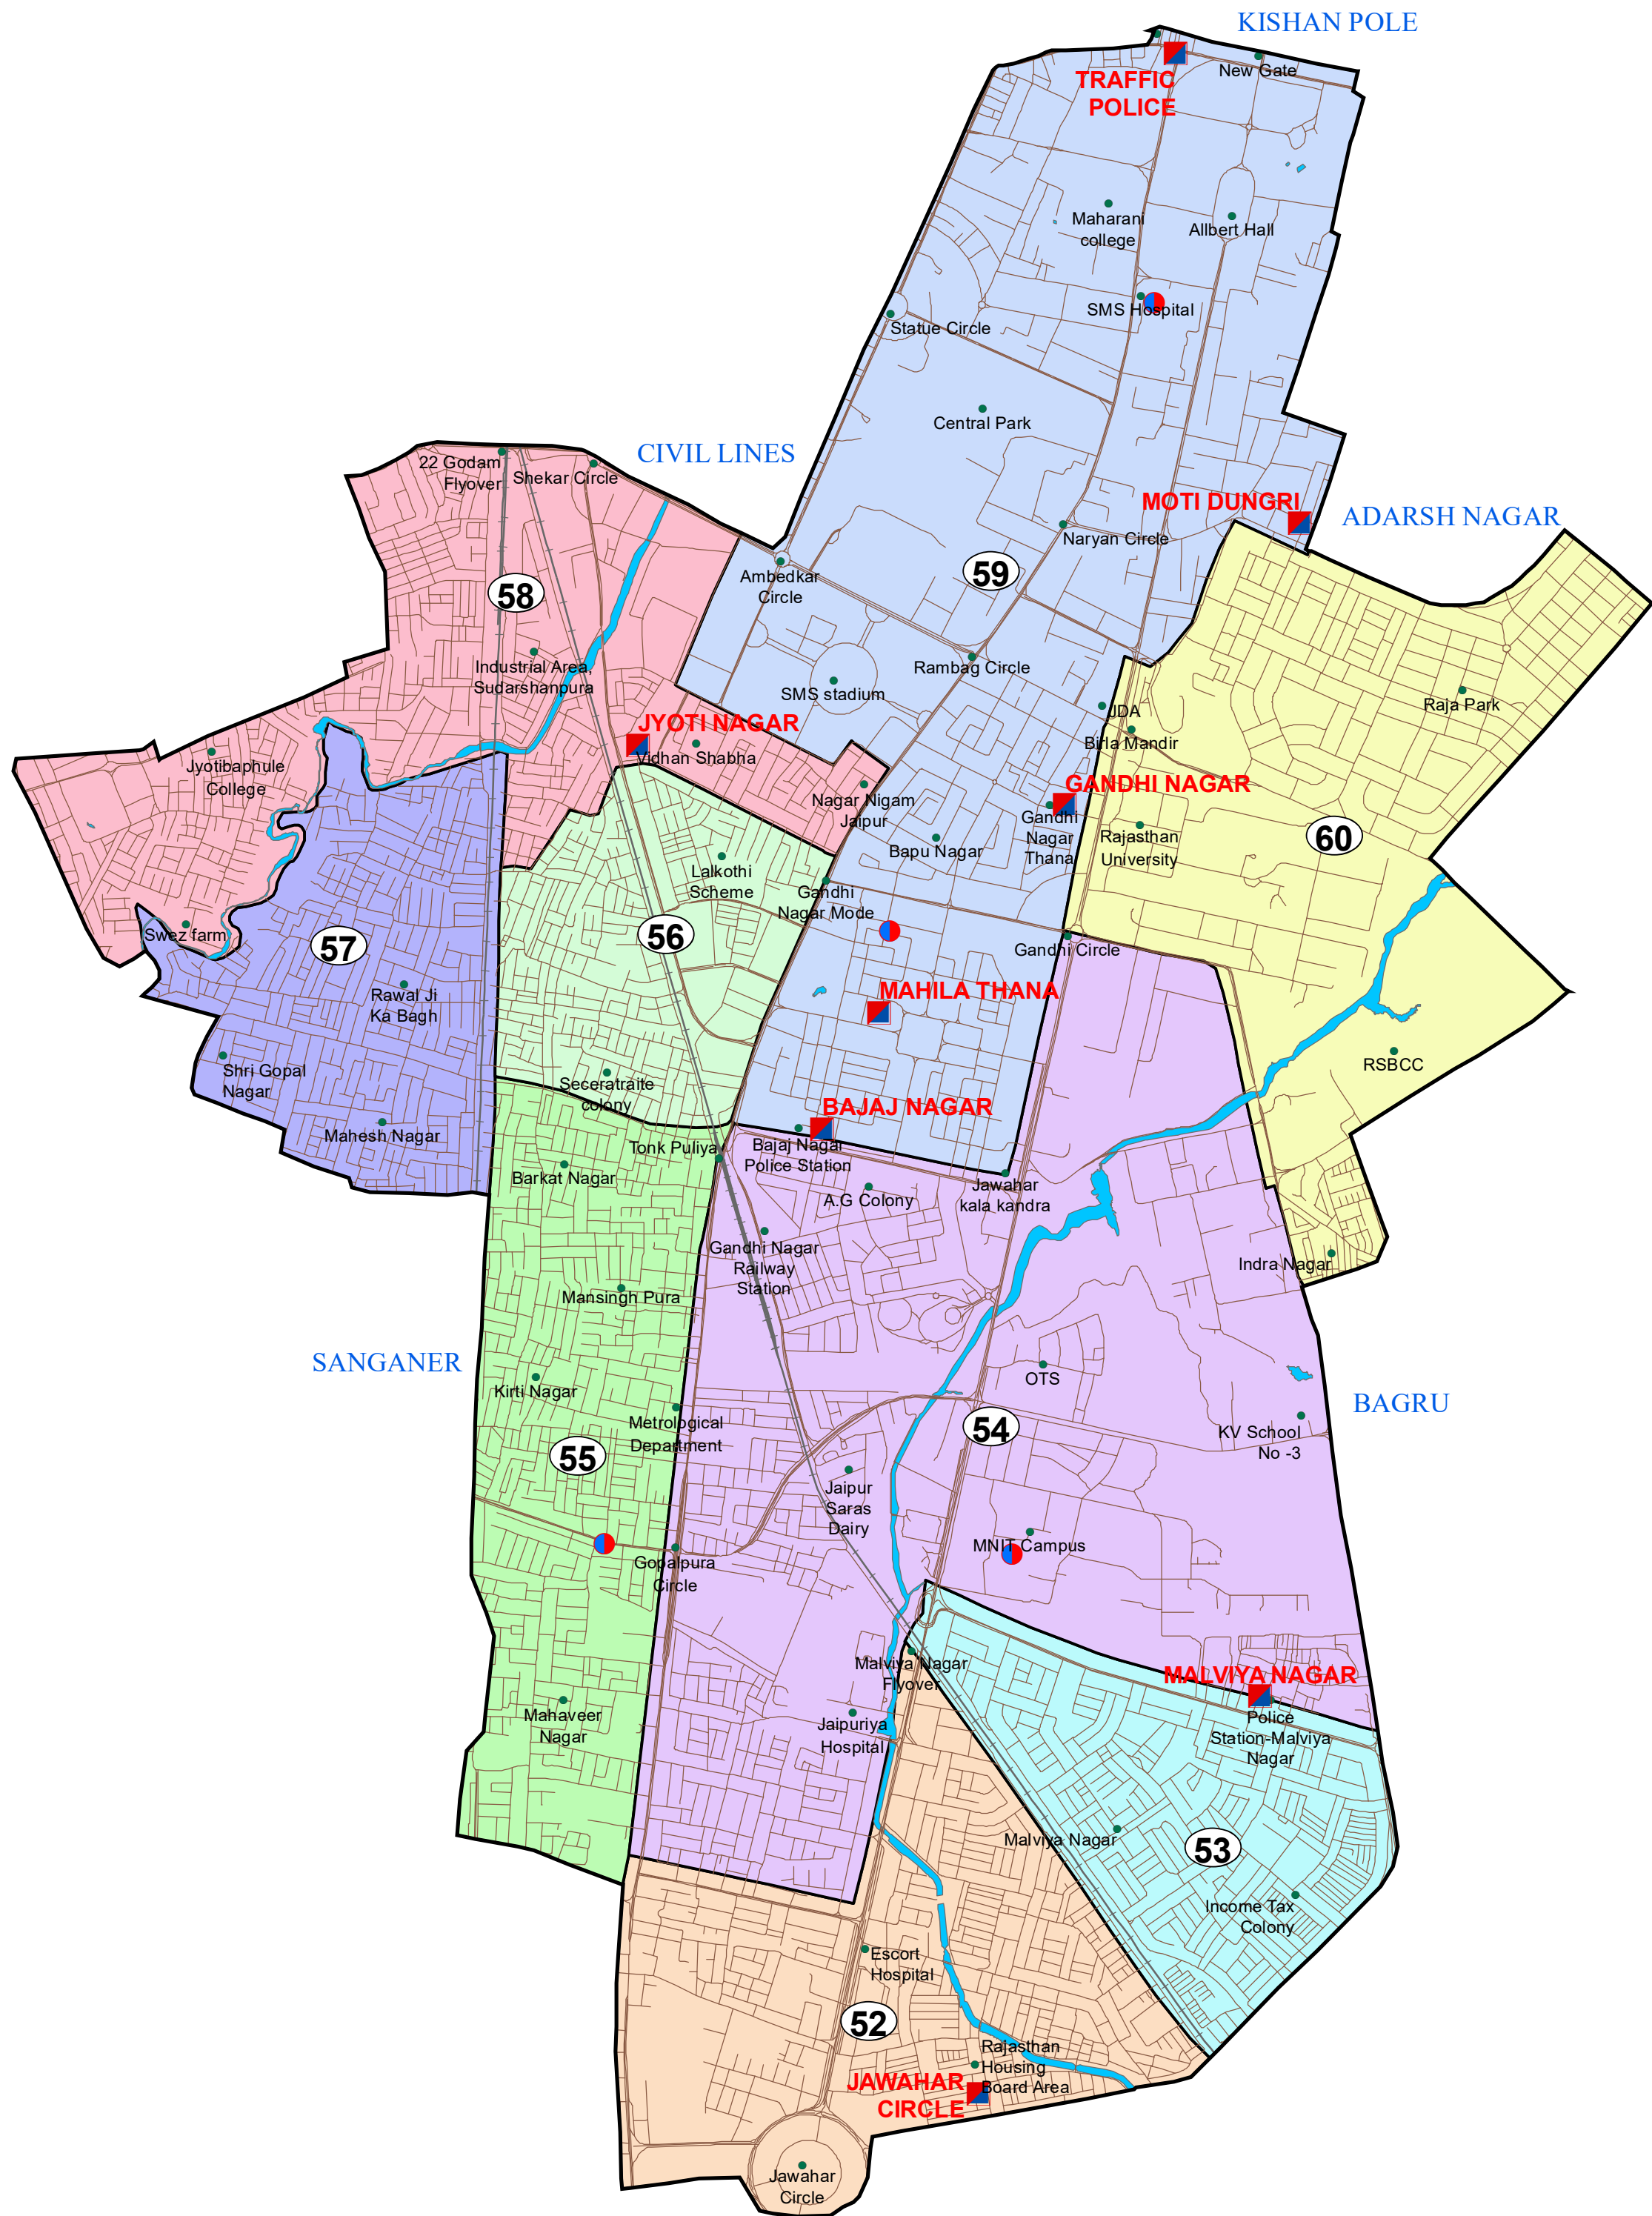

MAP SHOWING WARD BOUNDARIES & ASSEMBLY CONSTITUENCY - MALVIYA NAGAR- (54), JAIPUR

Legend

- POLICE STATION
- POLICE CHOWKI
- IMPORTANT LOCATIONS
- RAILWAY LINE
- ROADS
- RIVER / WATER BODIES
- WARD BOUNDARY