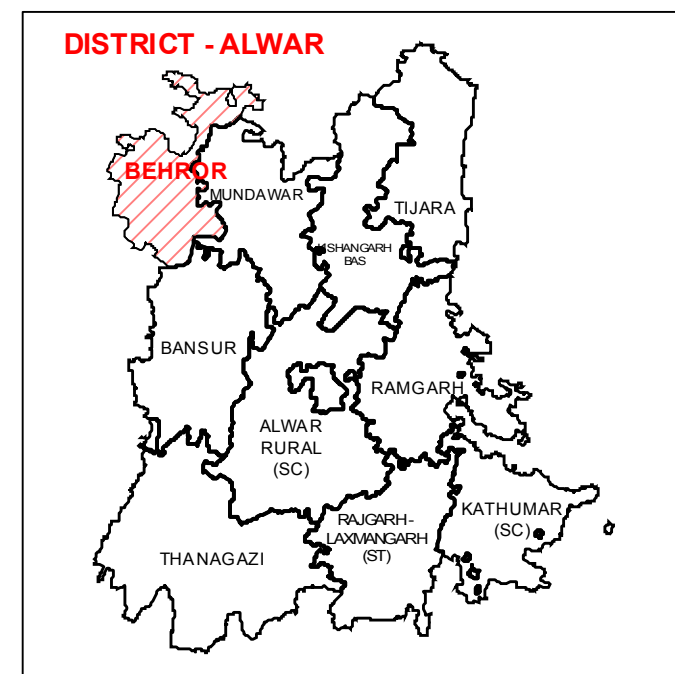

ASSEMBLY CONSTITUENCY - BEHROR-62 DISTRICT - ALWAR

Legend

- T Tehsil Headquarter
- R ILR Headquarter
- P Patwar Circle Headquarter
- Tehsil Name Tehsil Boundary
- ILR Circle Name ILR Circle Boundary
- Patwar Circle Boundary Patwar Circle Boundary
- Village Name Village Boundary