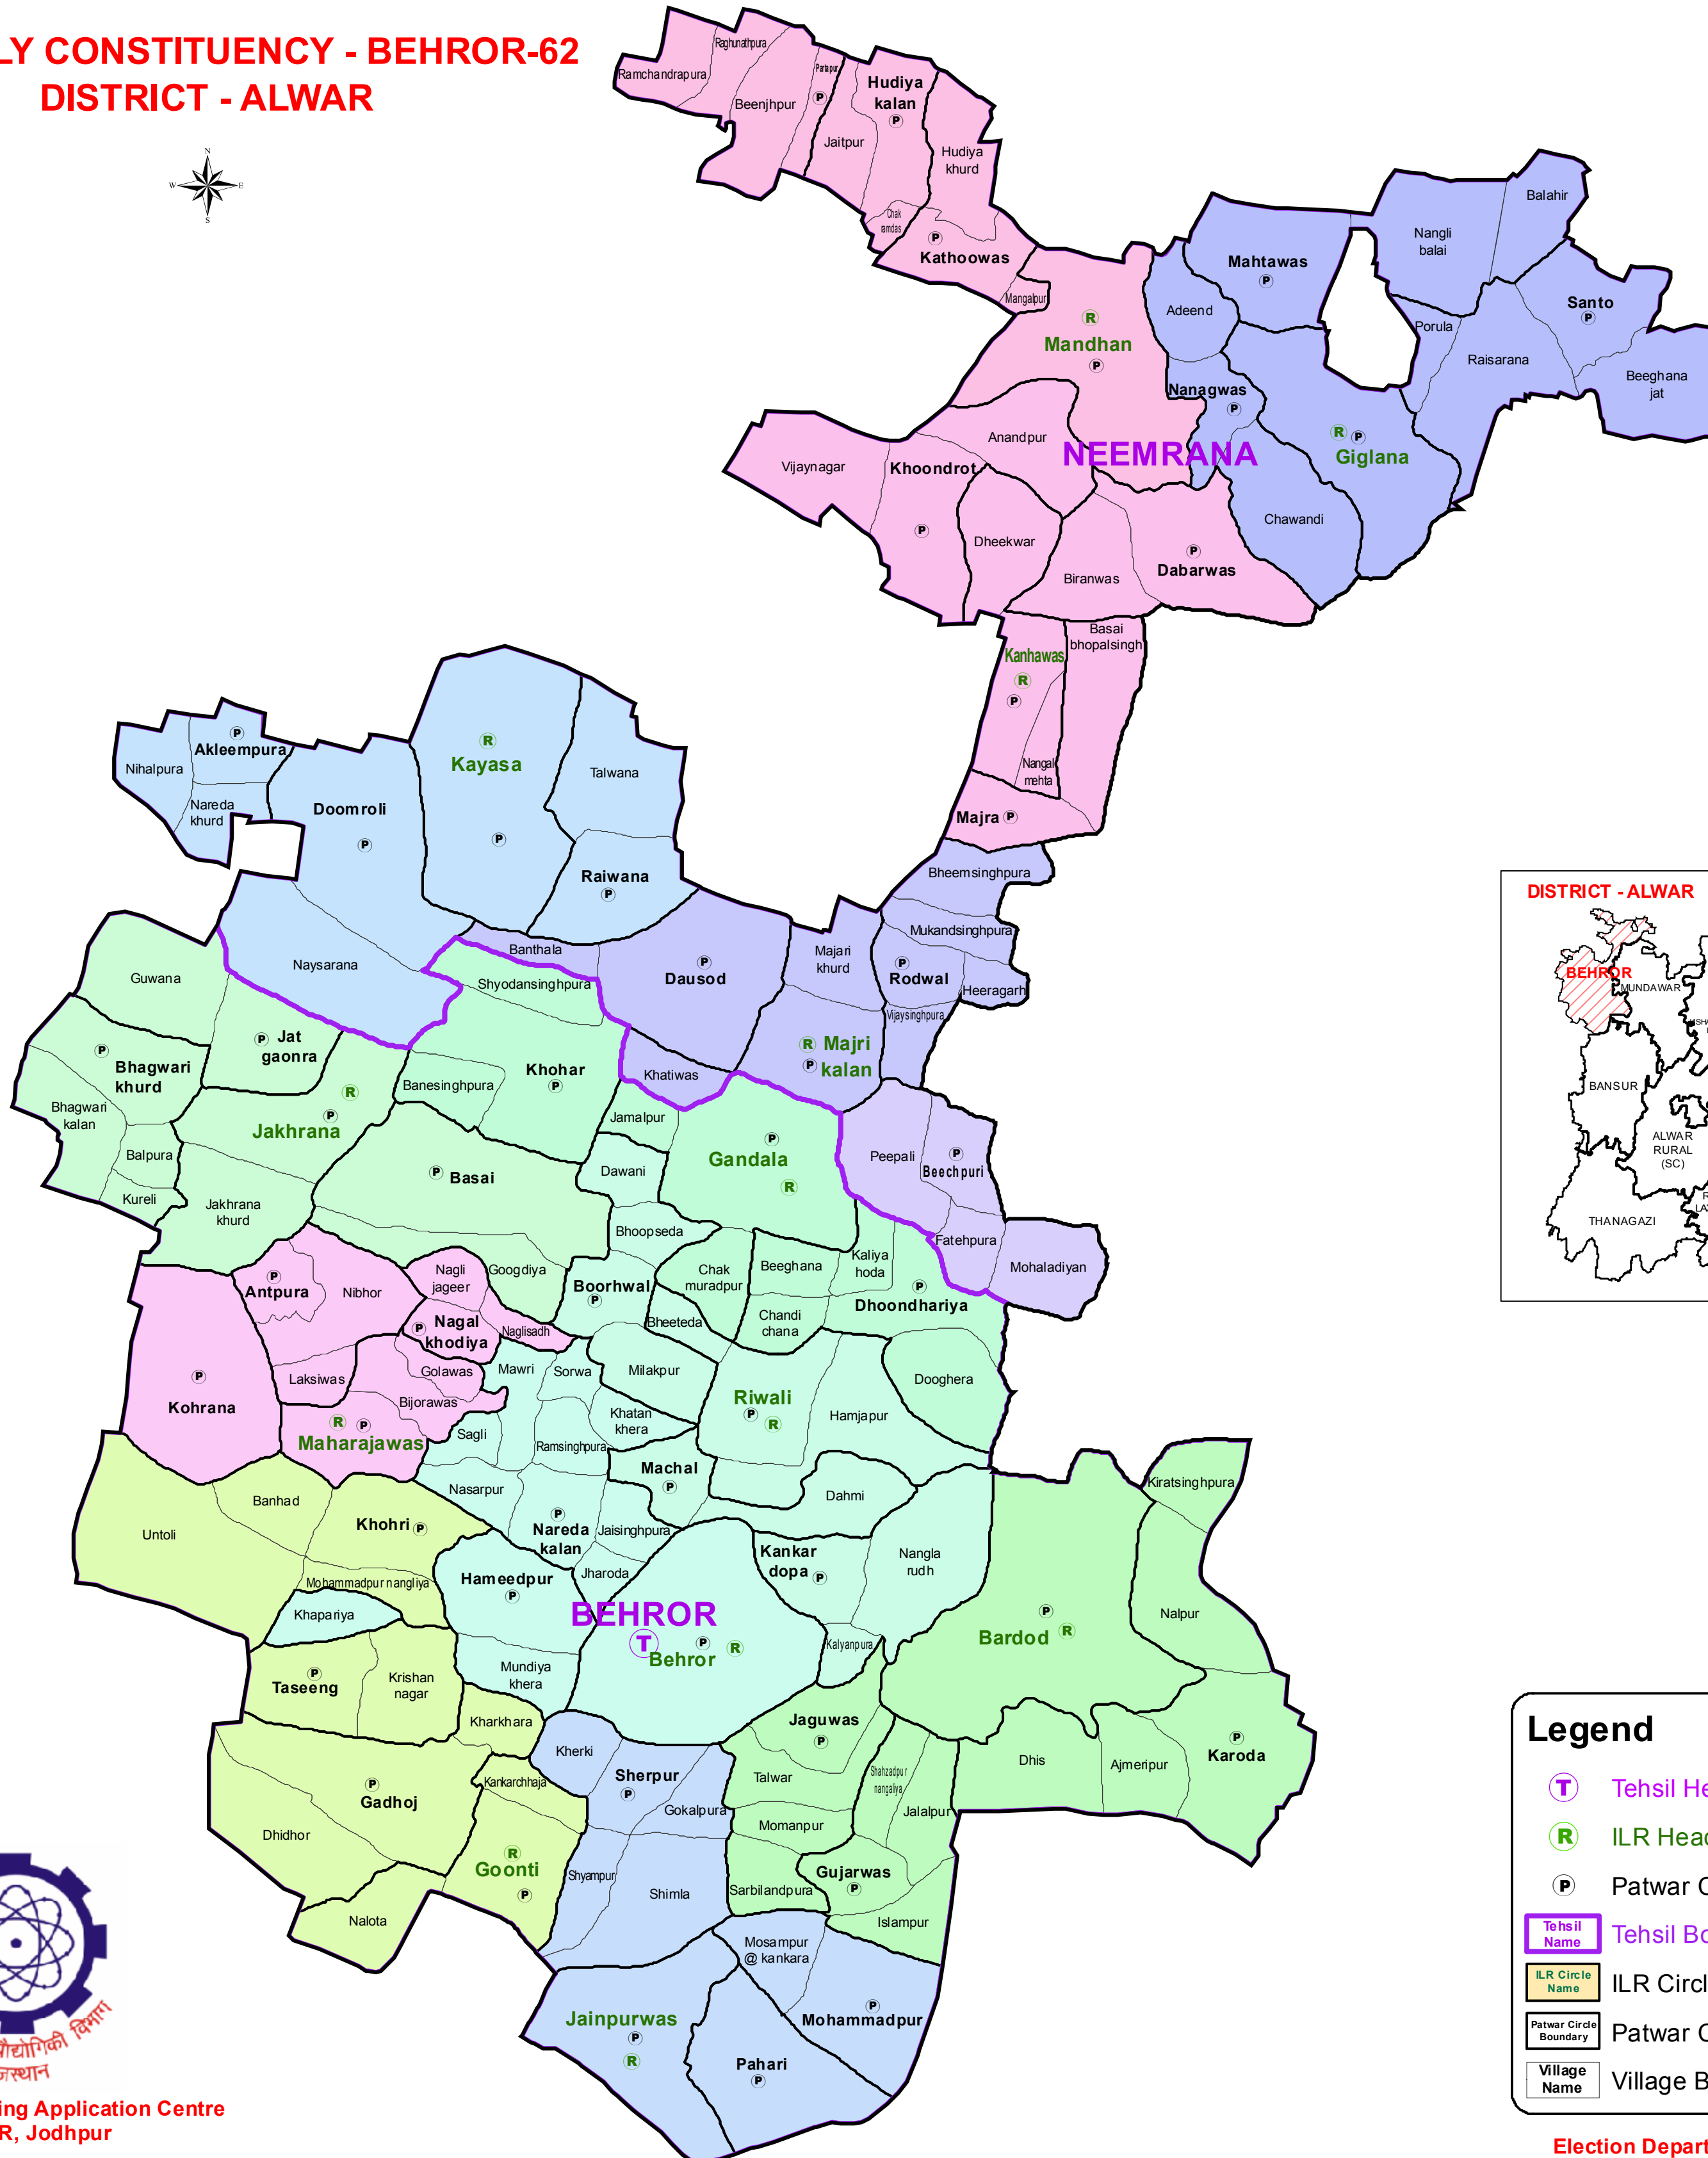

ASSEMBLY CONSTITUENCY - BEHROR-62 DISTRICT - ALWAR

Legend

- T Tehsil Headquarter
- R ILR Headquarter
- P Patwar Circle Headquarter
- Tehsil Name Tehsil Boundary
- ILR Circle Name ILR Circle Boundary
- Patwar Circle Boundary Patwar Circle Boundary
- Village Name Village Boundary