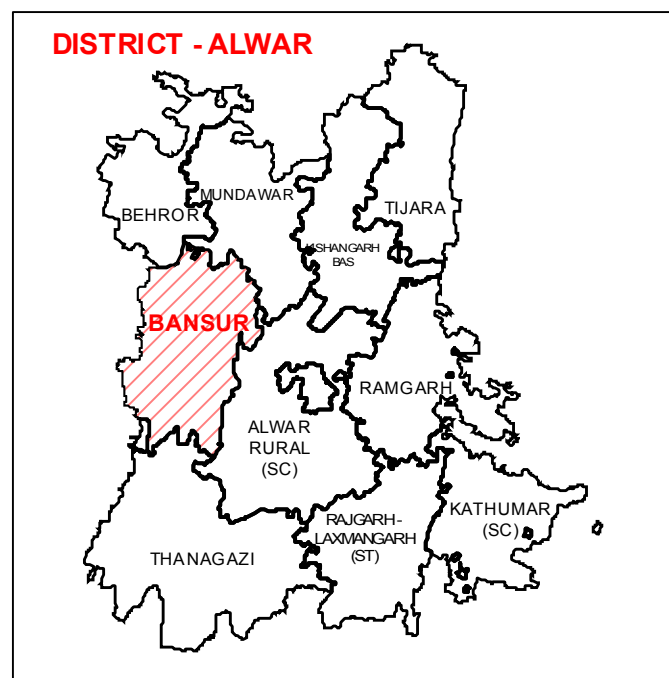

ASSEMBLY CONSTITUENCY - BANSUR-63

DISTRICT - ALWAR

Legend

- Ⓣ Tehsil Headquarter
- Ⓜ ILR Headquarter
- Ⓟ Patwar Circle Headquarter
- Tehsil Name Tehsil Boundary
- ILR Circle Name ILR Circle Boundary
- Patwar Circle Boundary Patwar Circle Boundary
- Village Name Village Boundary