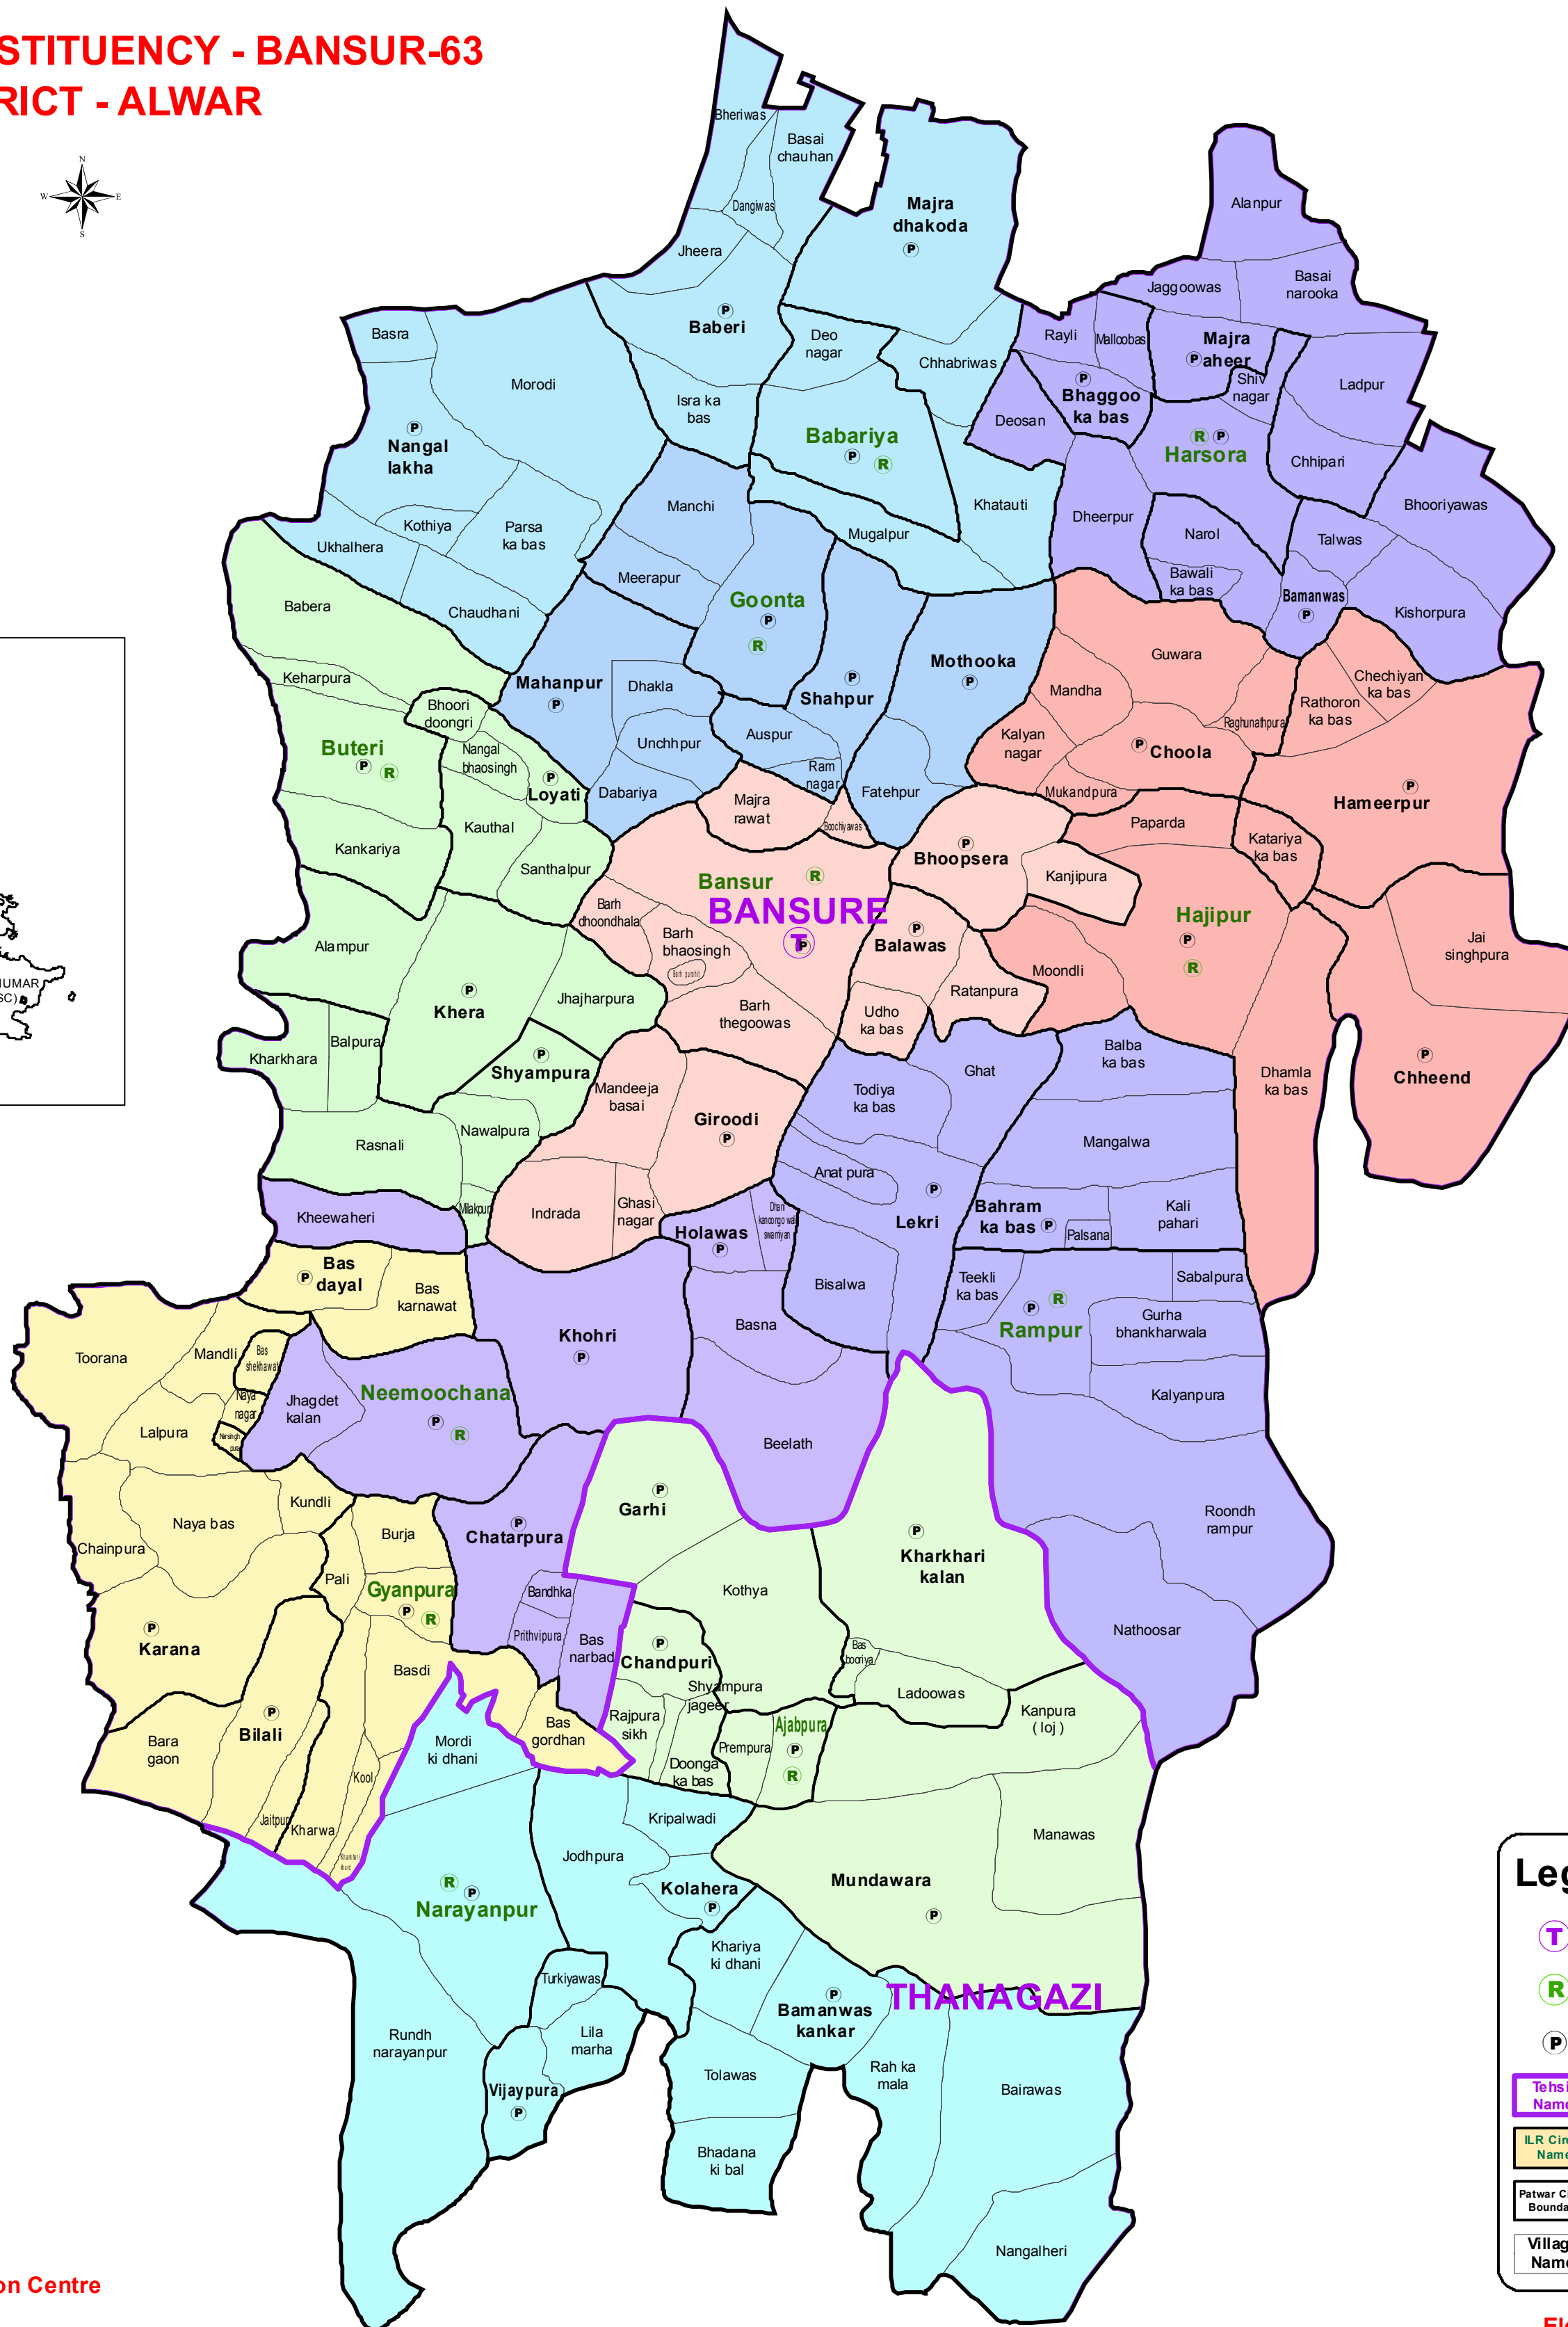

ASSEMBLY CONSTITUENCY - BANSUR-63

DISTRICT - ALWAR

Legend

- Ⓣ Tehsil Headquarter
- Ⓜ ILR Headquarter
- Ⓟ Patwar Circle Headquarter
- Tehsil Name Tehsil Boundary
- ILR Circle Name ILR Circle Boundary
- Patwar Circle Boundary Patwar Circle Boundary
- Village Name Village Boundary