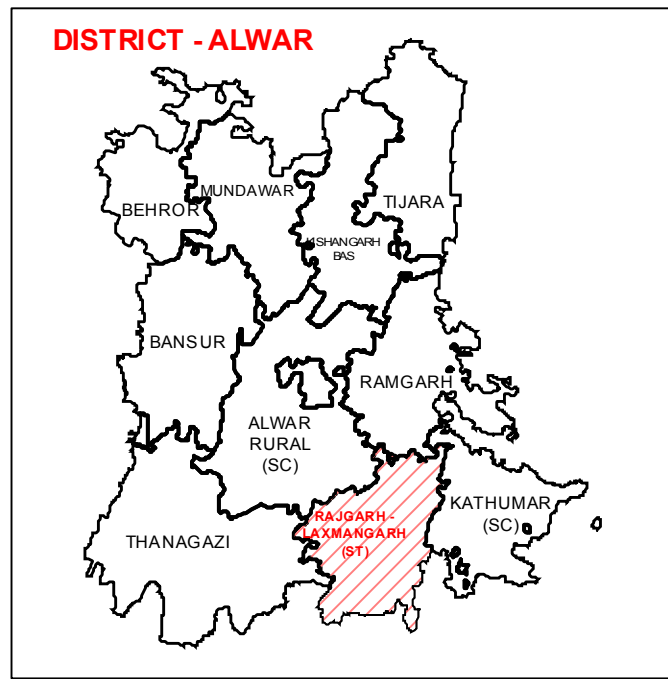

ASSEMBLY CONSTITUENCY - RAJGARH-LAXMANGARH (ST)-68 DISTRICT - ALWAR

Legend

- Tehsil Headquarter
- ILR Headquarter
- Patwar Circle Headquarter
- Tehsil Boundary
- ILR Circle Boundary
- Patwar Circle Boundary
- Village Boundary

State Remote Sensing Application Centre
DST, GoR, Jodhpur