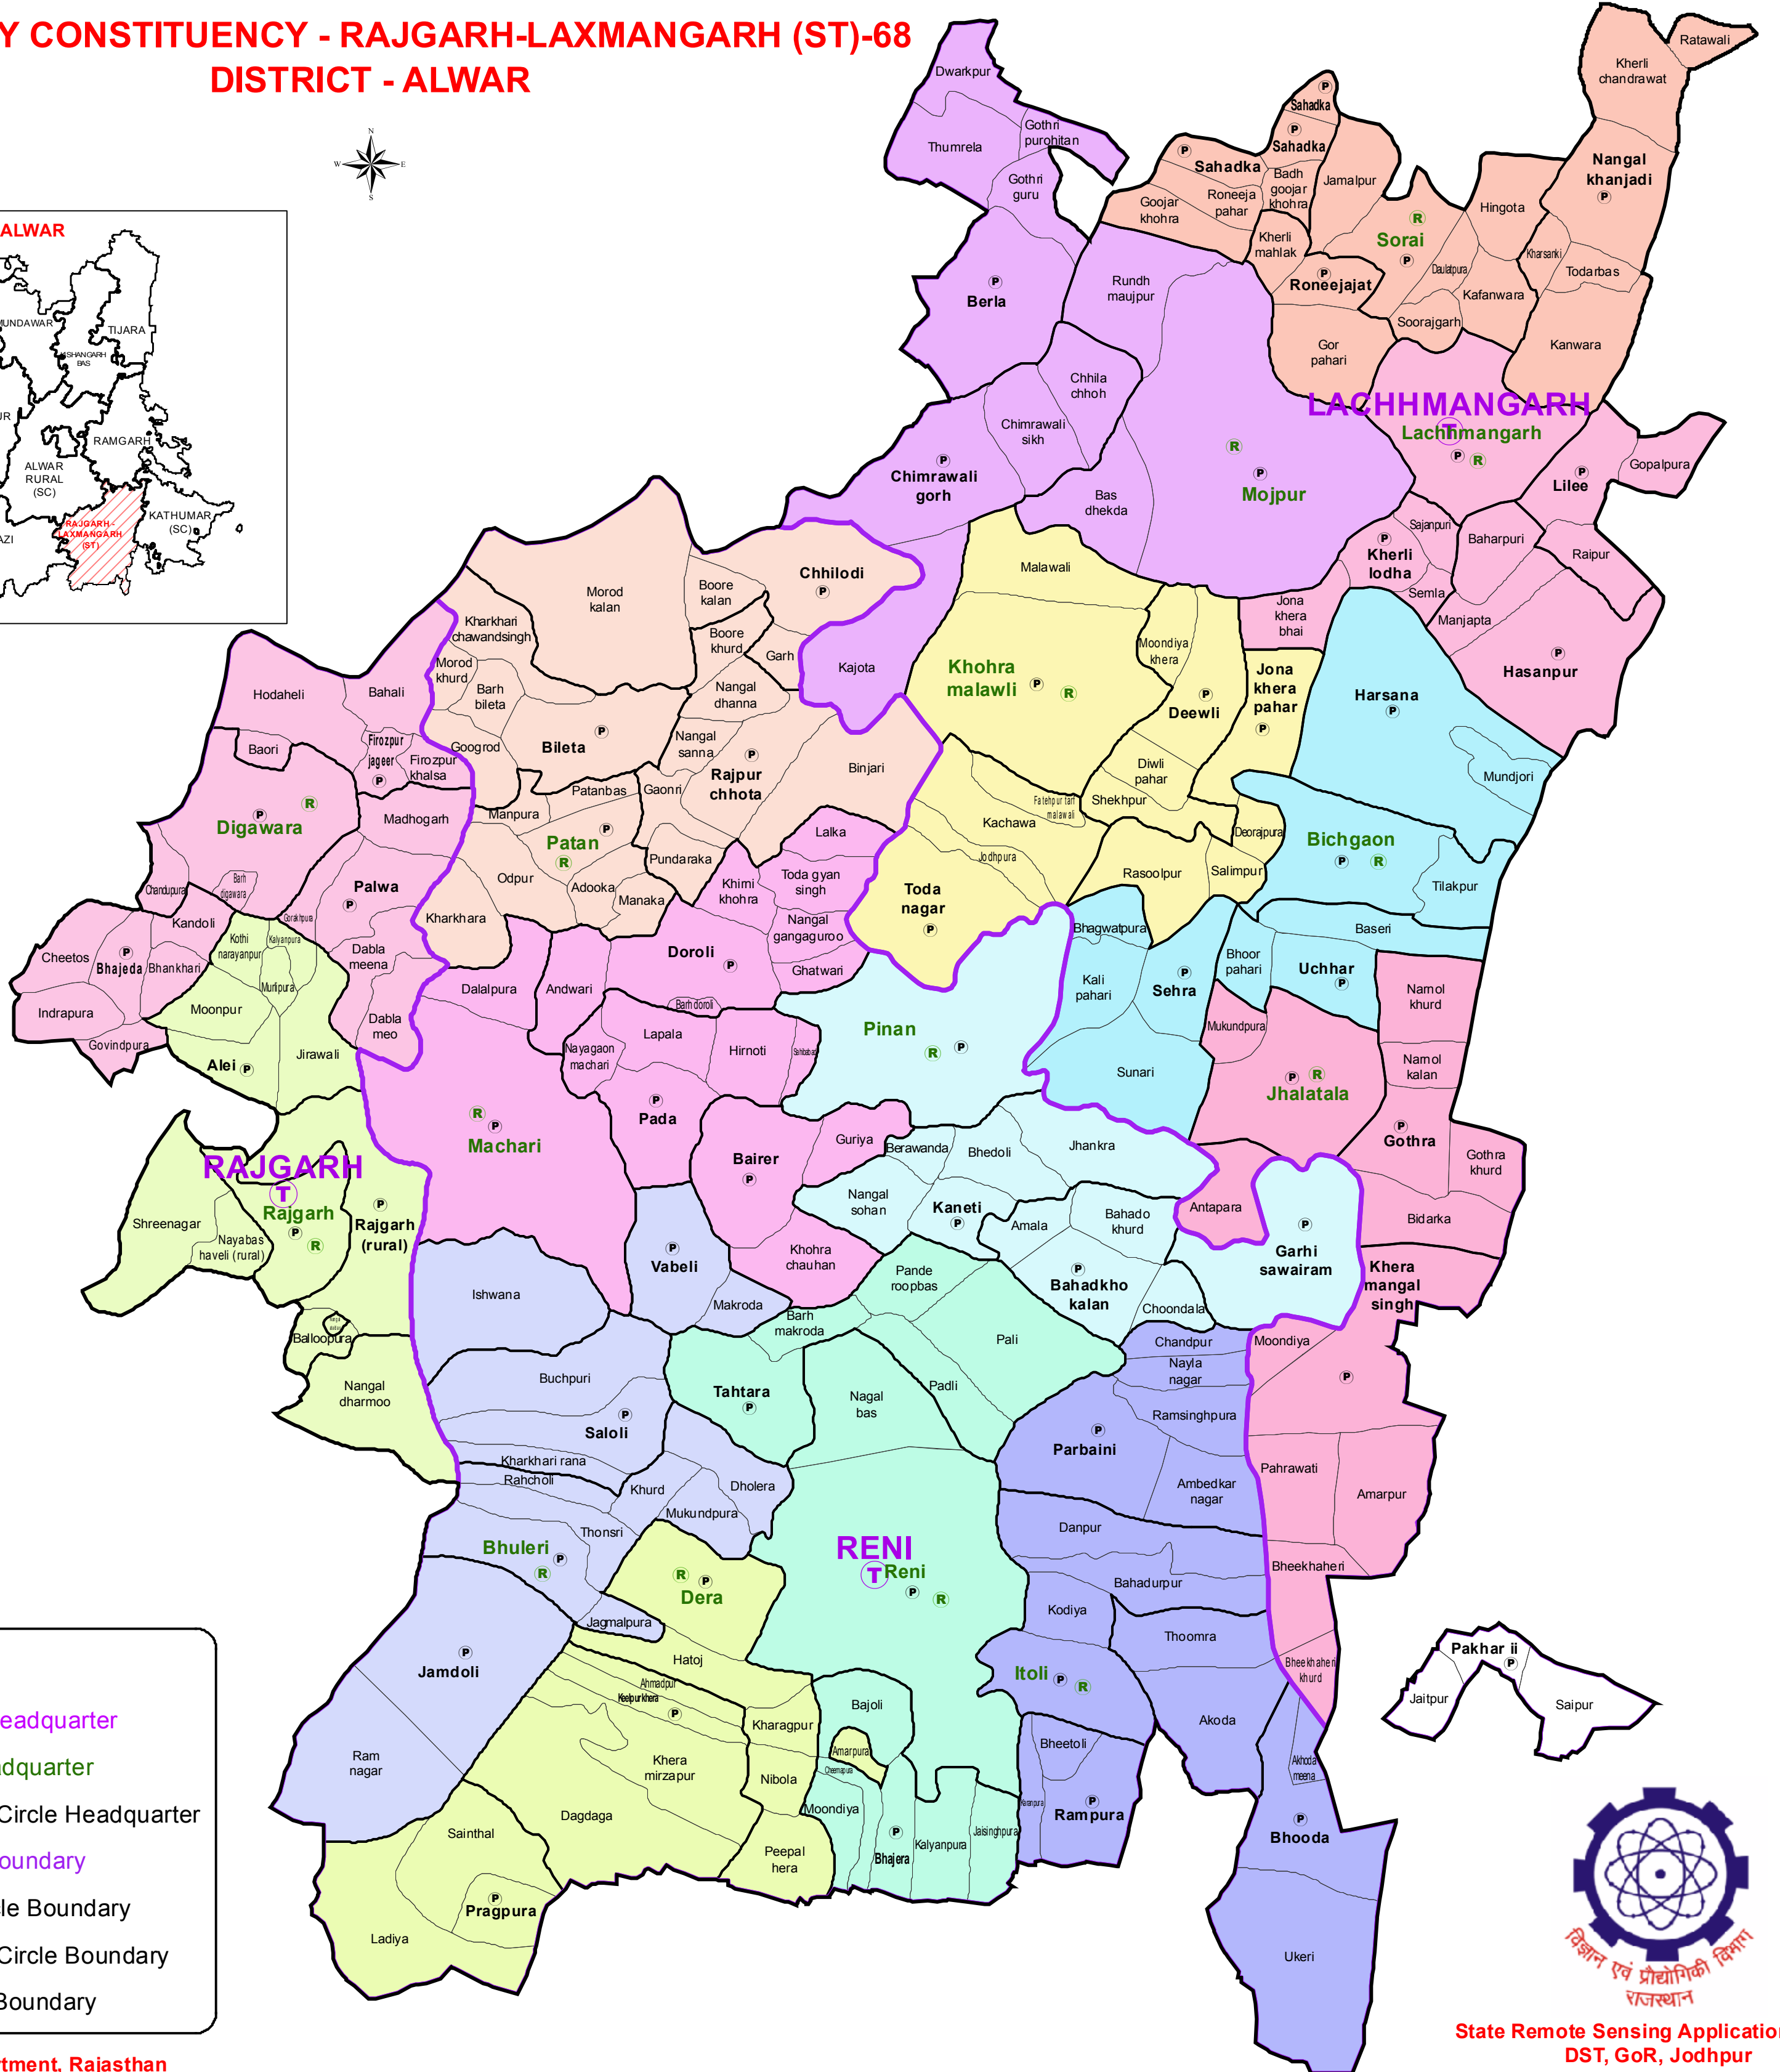

ASSEMBLY CONSTITUENCY - RAJGARH-LAXMANGARH (ST)-68 DISTRICT - ALWAR

Legend

- Tehsil Headquarter
- ILR Headquarter
- Patwar Circle Headquarter
- Tehsil Boundary
- ILR Circle Boundary
- Patwar Circle Boundary
- Village Boundary

State Remote Sensing Application Centre
DST, GoR, Jodhpur