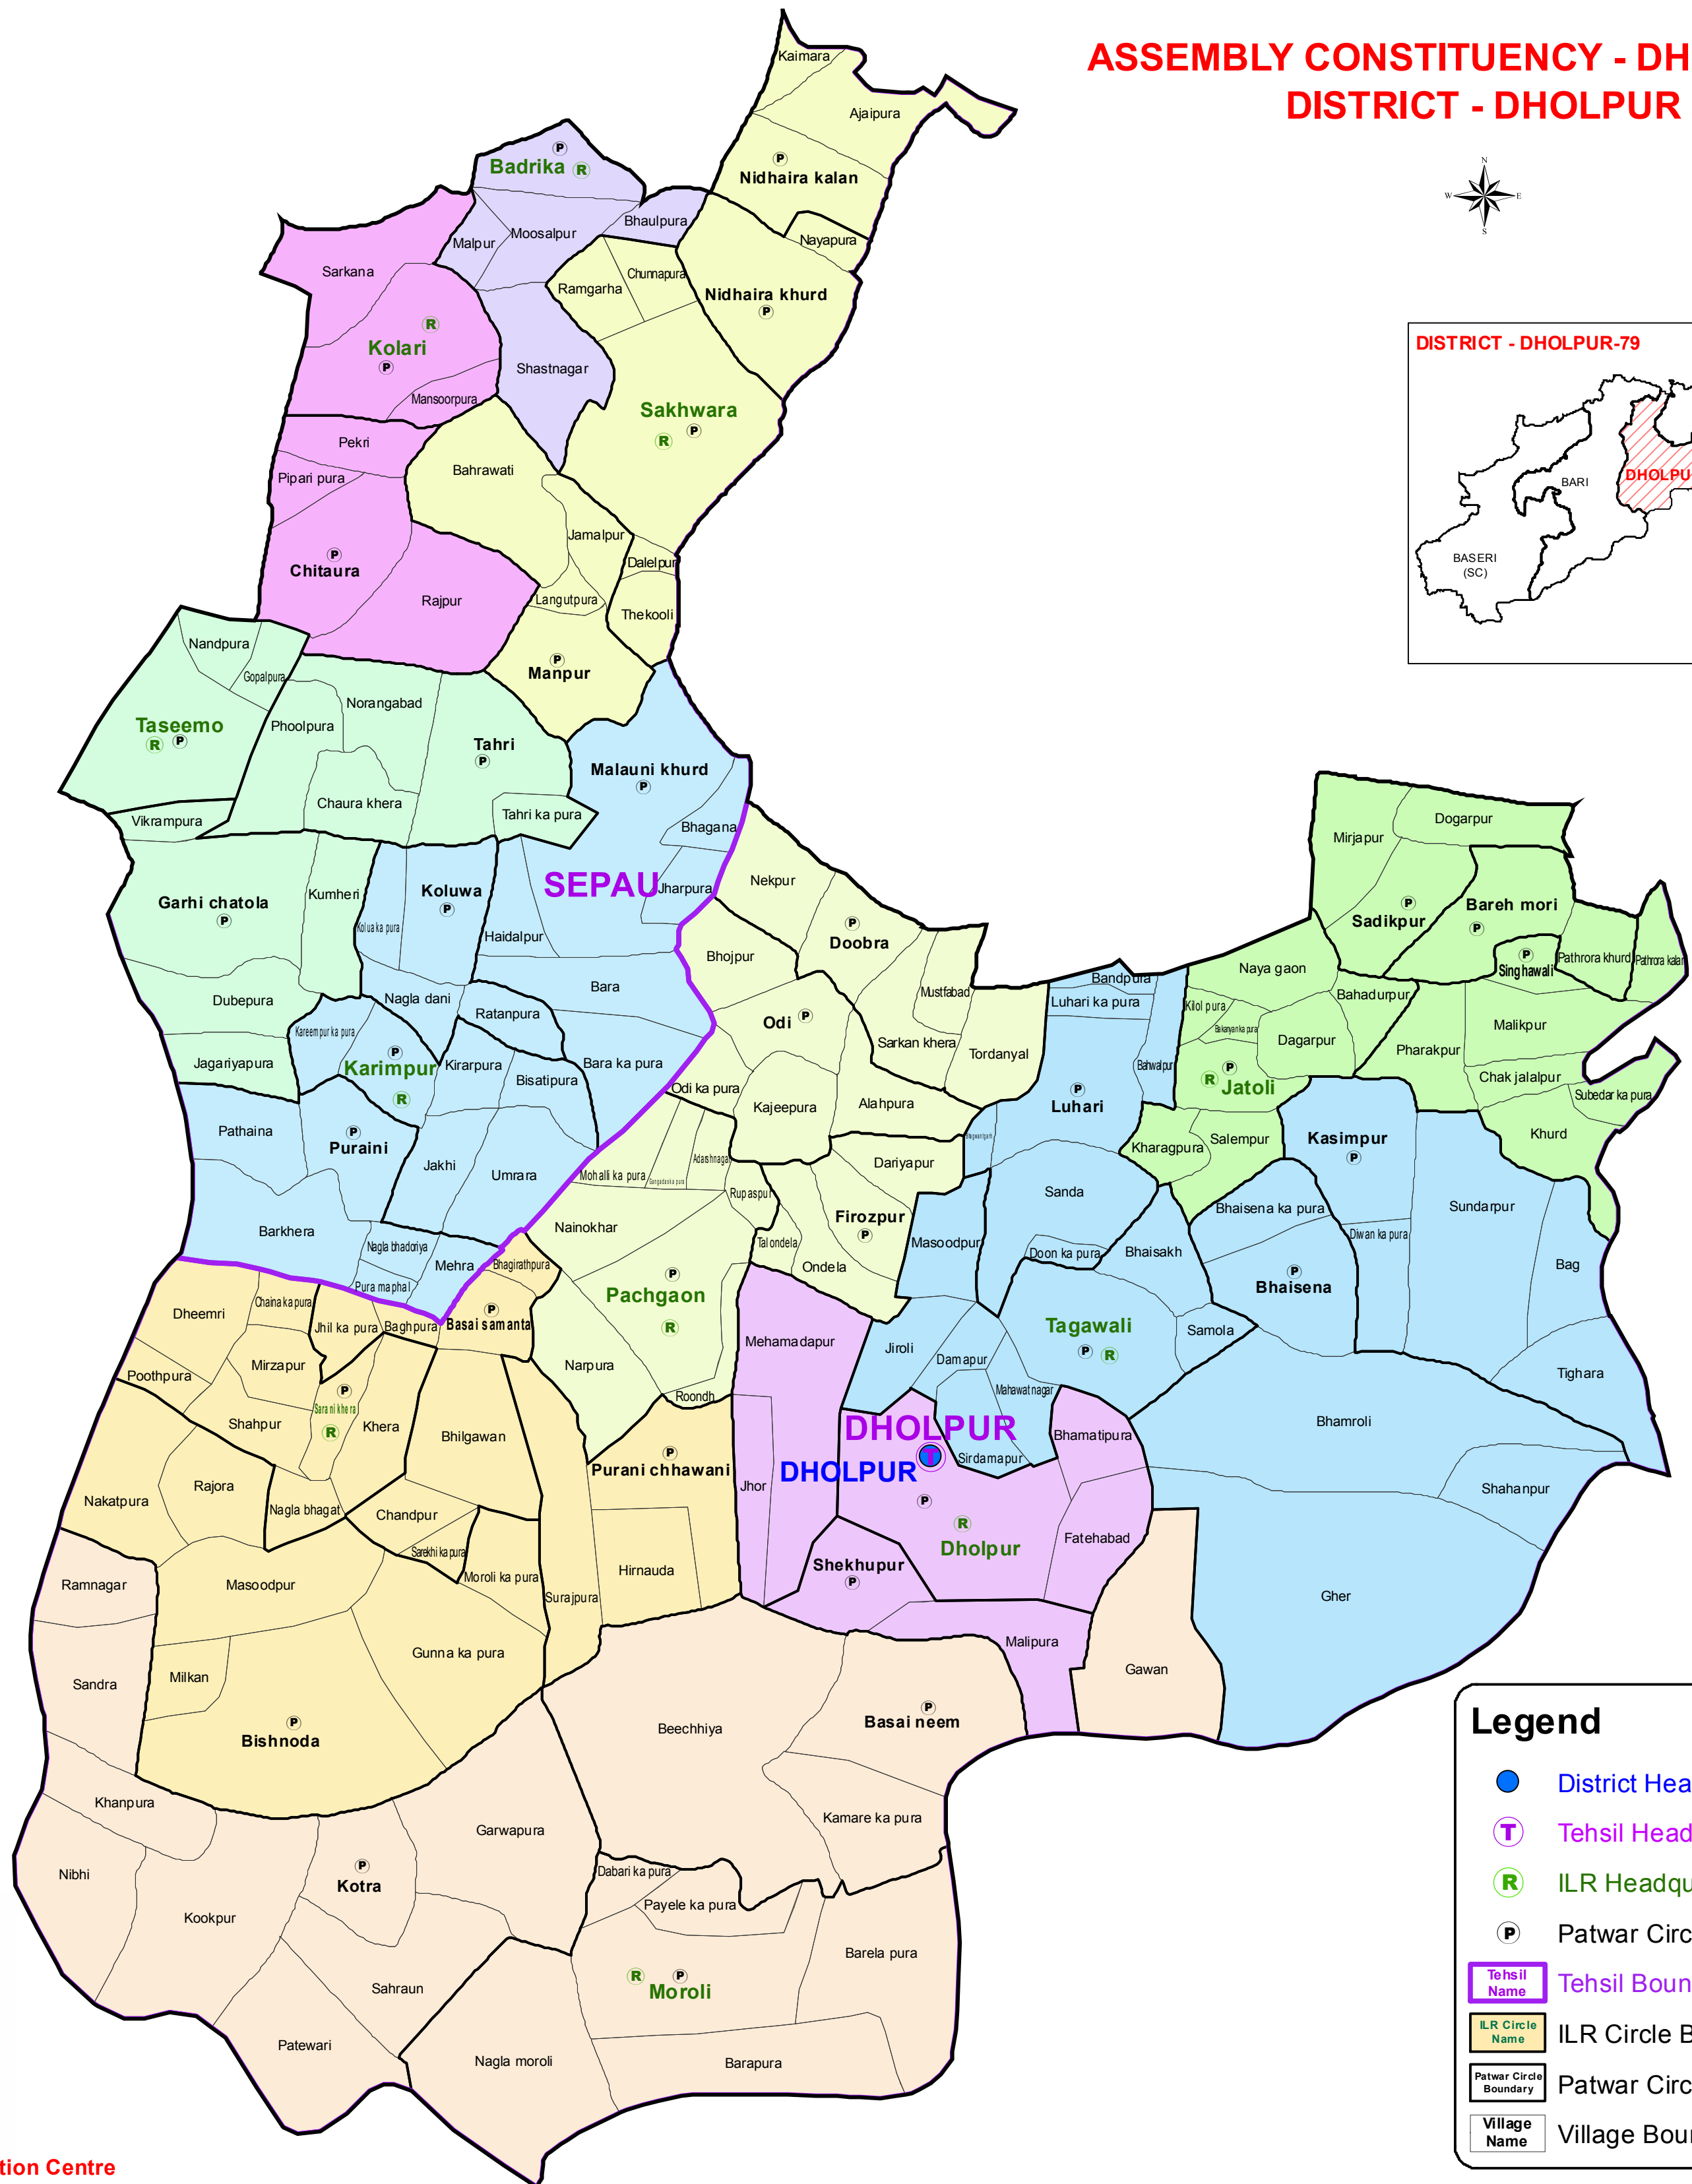

ASSEMBLY CONSTITUENCY - DHOLPUR-79 DISTRICT - DHOLPUR

Legend

- District Headquarter
- ⊕ Tehsil Headquarter
- Ⓡ ILR Headquarter
- P Patwar Circle Headquarter
- Tehsil Name Tehsil Boundary
- ILR Circle Name ILR Circle Boundary
- Patwar Circle Boundary Patwar Circle Boundary
- Village Name Village Boundary