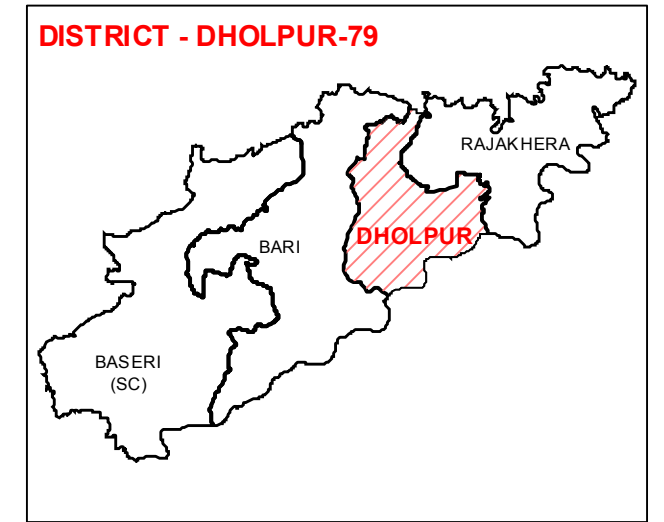

ASSEMBLY CONSTITUENCY - DHOLPUR-79 DISTRICT - DHOLPUR

Legend

- District Headquarter
- ⊕ Tehsil Headquarter
- Ⓡ ILR Headquarter
- P Patwar Circle Headquarter
- Tehsil Name Tehsil Boundary
- ILR Circle Name ILR Circle Boundary
- Patwar Circle Boundary Patwar Circle Boundary
- Village Name Village Boundary