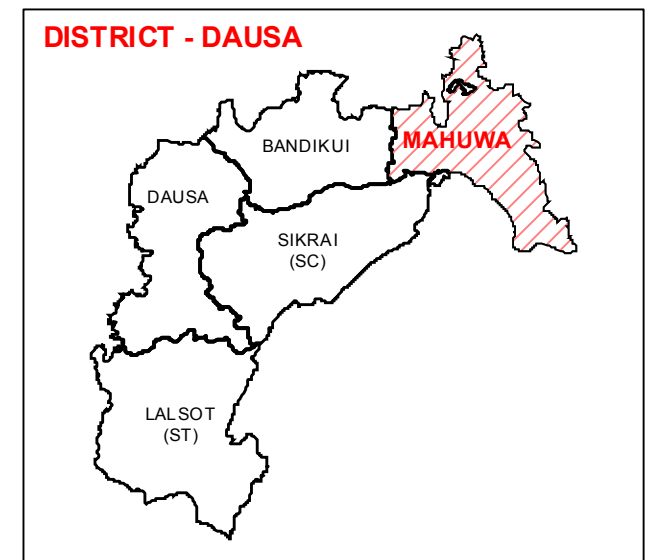

ASSEMBLY CONSTITUENCY - MAHUWA-86 DISTRICT - DAUSA

Legend

- Ⓧ Tehsil Headquarter
- Ⓜ ILR Headquarter
- Ⓧ Patwar Circle Headquarter
- Tehsil Name Tehsil Boundary
- ILR Circle Name ILR Circle Boundary
- Patwar Circle Boundary Patwar Circle Boundary
- Village Name Village Boundary

State Remote Sensing Application Centre
DST, GoR, Jodhpur