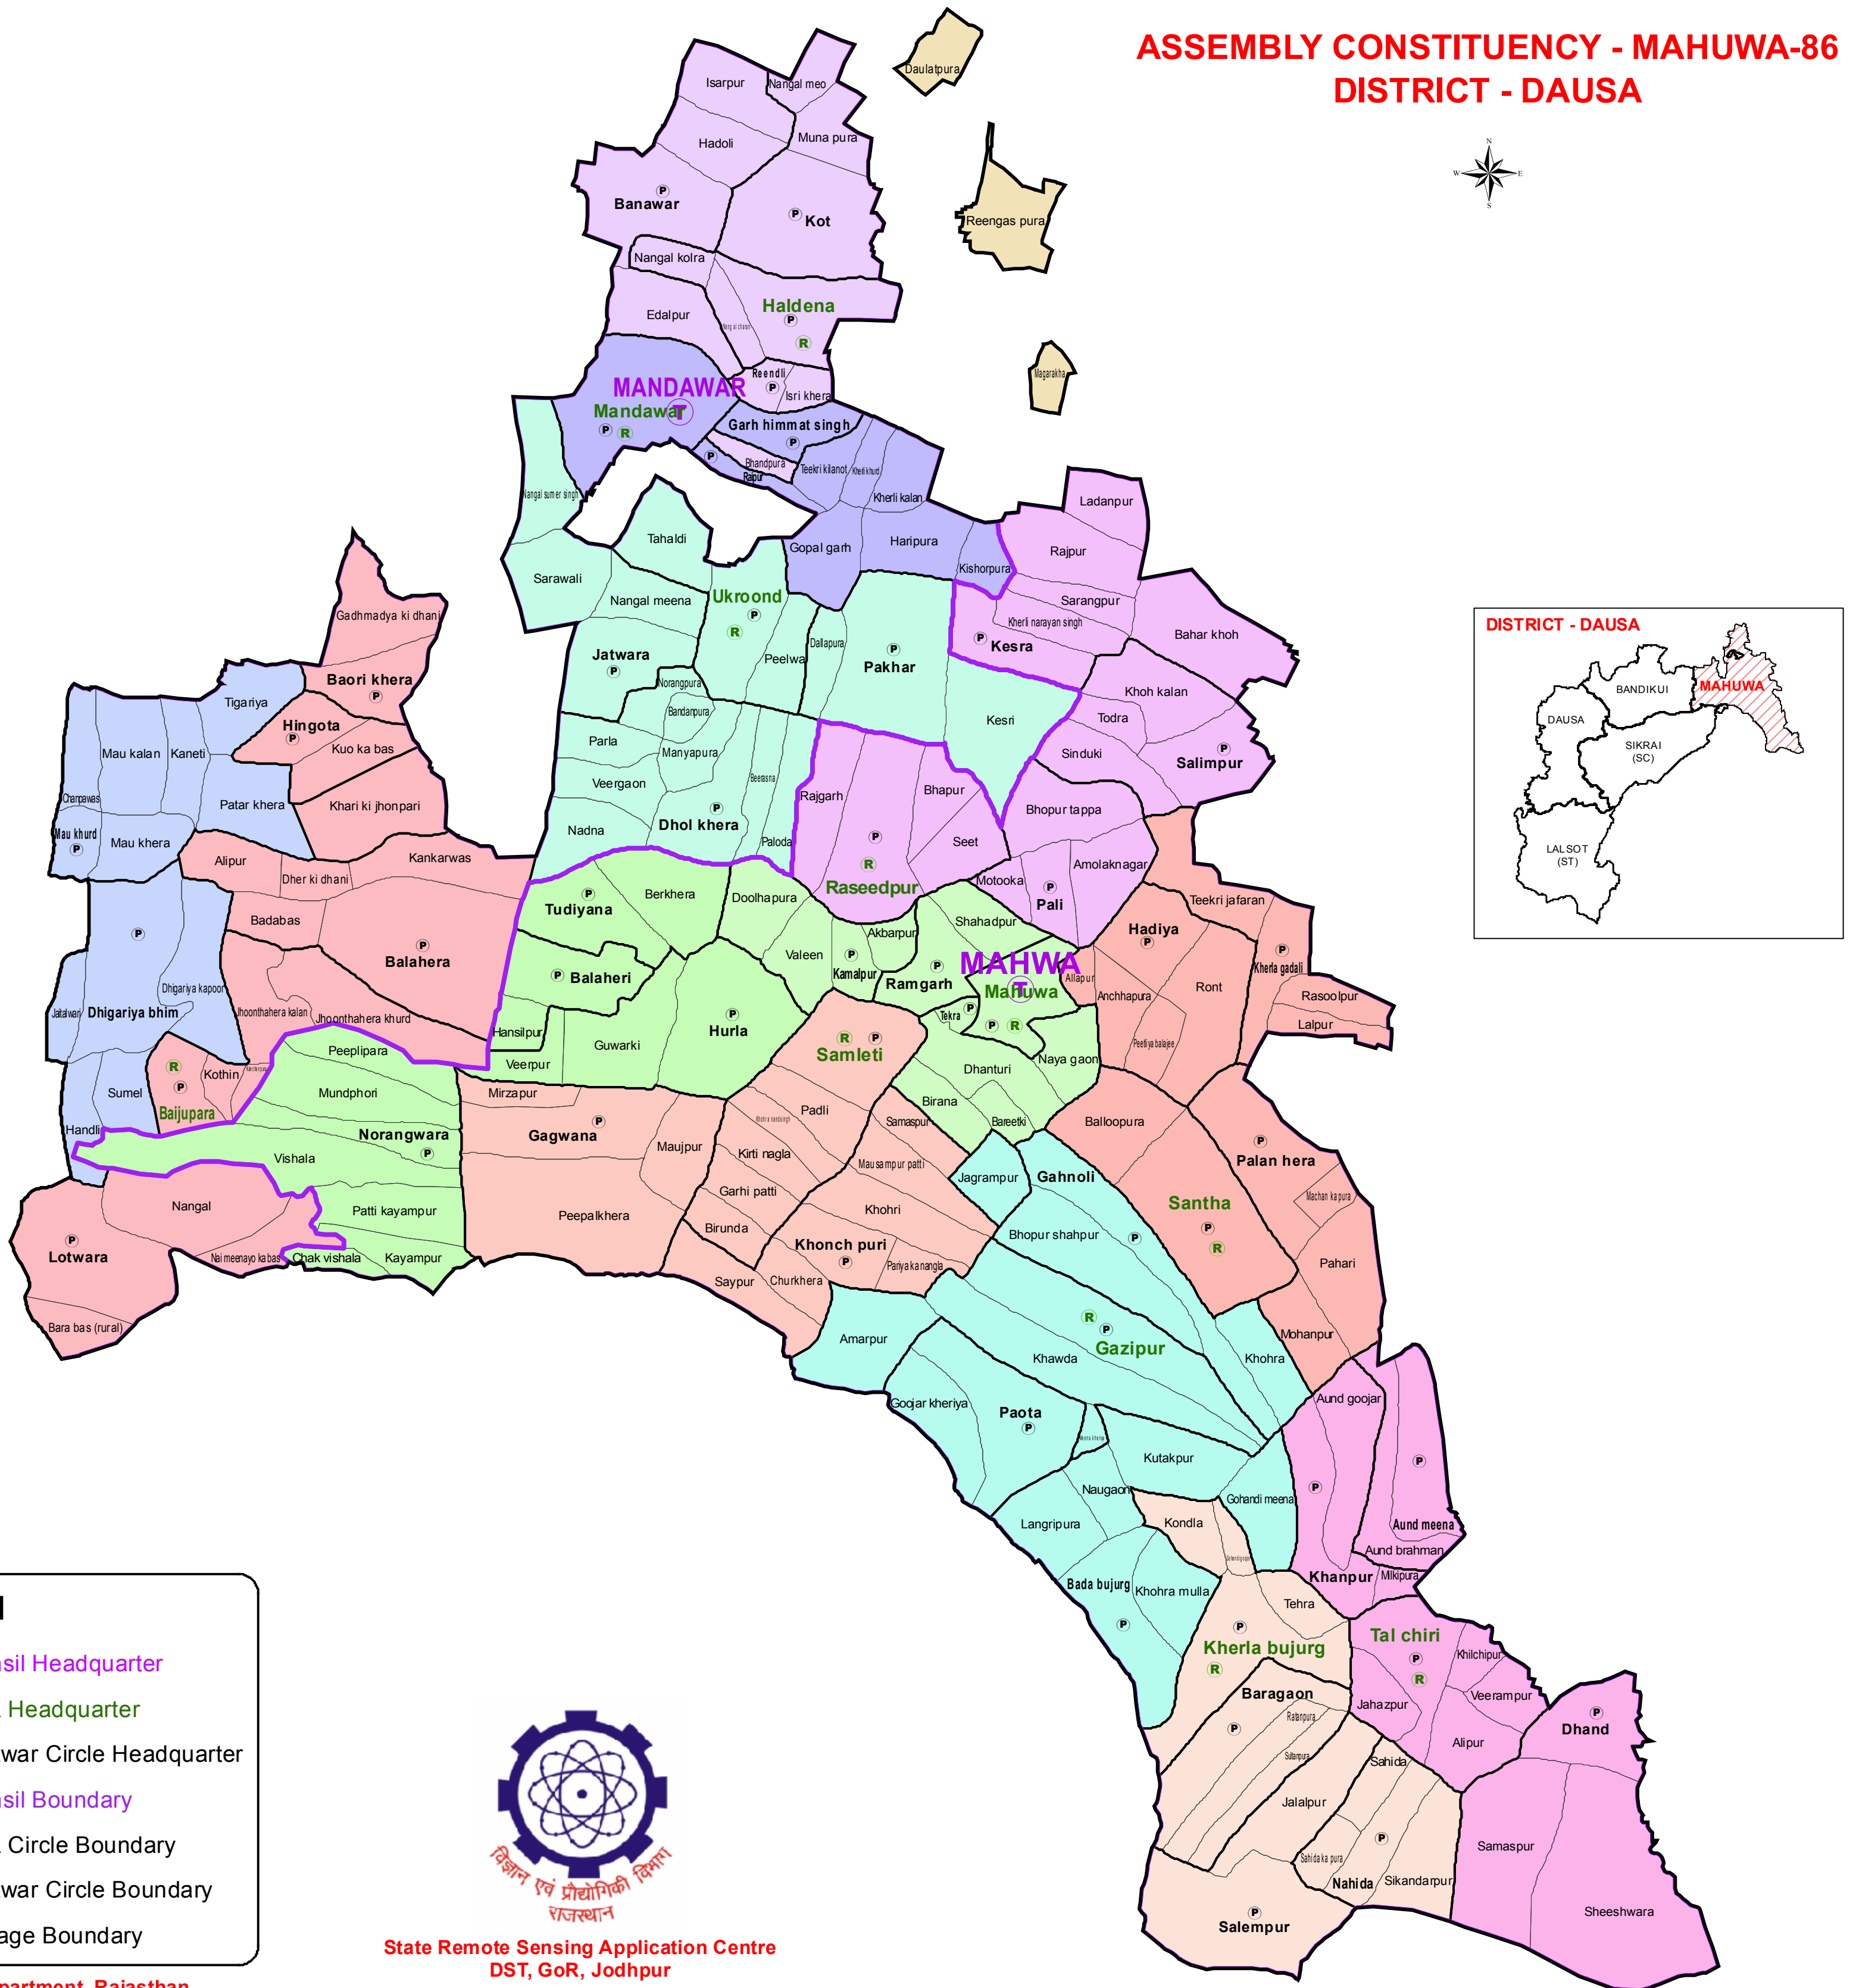

ASSEMBLY CONSTITUENCY - MAHUWA-86 DISTRICT - DAUSA

Legend

- Ⓧ Tehsil Headquarter
- Ⓜ ILR Headquarter
- Ⓧ Patwar Circle Headquarter
- Tehsil Name Tehsil Boundary
- ILR Circle Name ILR Circle Boundary
- Patwar Circle Boundary Patwar Circle Boundary
- Village Name Village Boundary

State Remote Sensing Application Centre
DST, GoR, Jodhpur