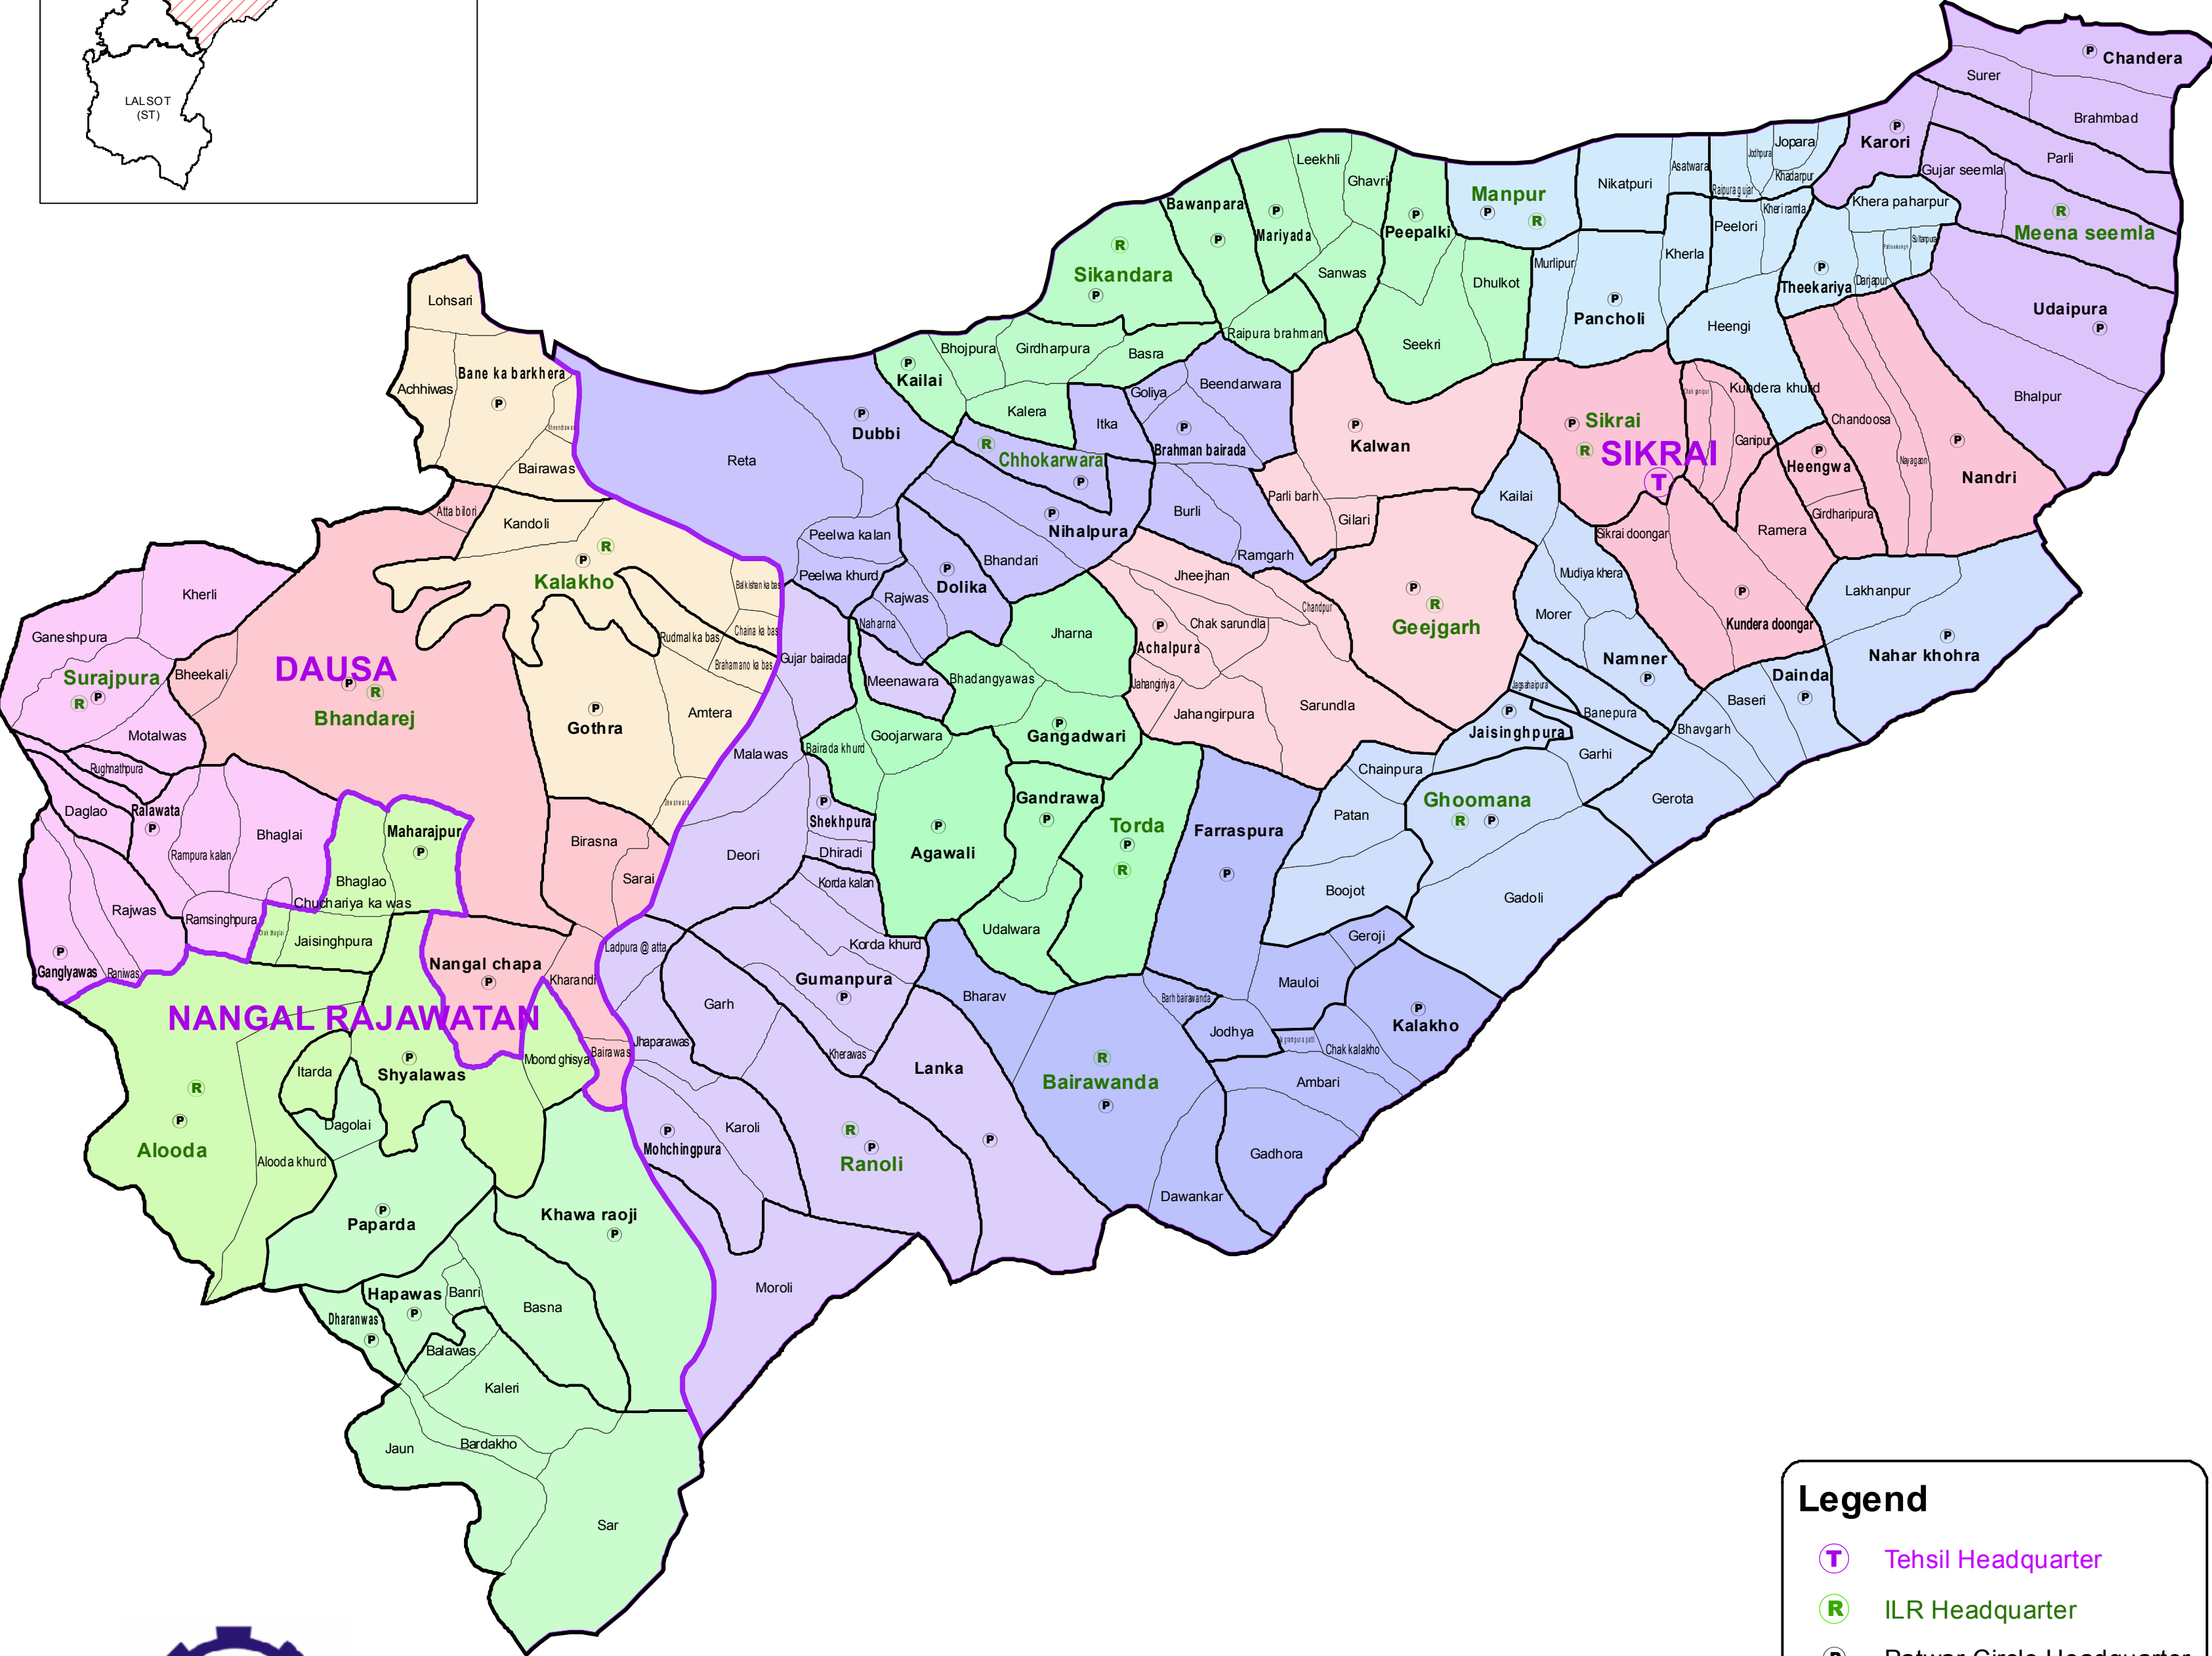

# ASSEMBLY CONSTITUENCY - SIKRAI (SC)-87 DISTRICT - DAUSA

### Legend

- T Tehsil Headquarter
- R ILR Headquarter
- P Patwar Circle Headquarter
- Tehsil Name Tehsil Boundary
- ILR Circle Name ILR Circle Boundary
- Patwar Circle Patwar Circle Boundary
- Village Name Village Boundary