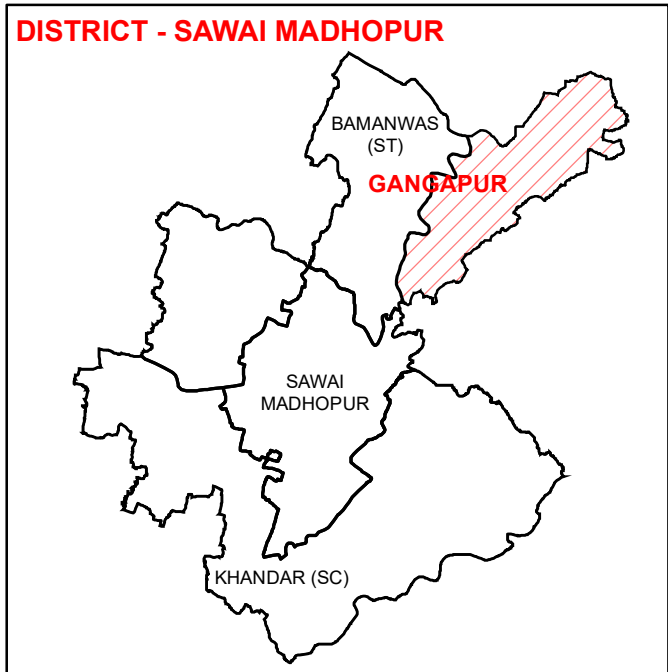

ASSEMBLY CONSTITUENCY - GANGAPUR-90

DISTRICT - SAWAI MADHOPUR

Legend

- Ⓣ Tehsil Headquarter
- Ⓡ ILR Headquarter
- P Patwar Circle Headquarter
- Tehsil Name Tehsil Boundary
- ILR Circle Name ILR Circle Boundary
- Patwar Circle Boundary Patwar Circle Boundary
- Village Name Village Boundary