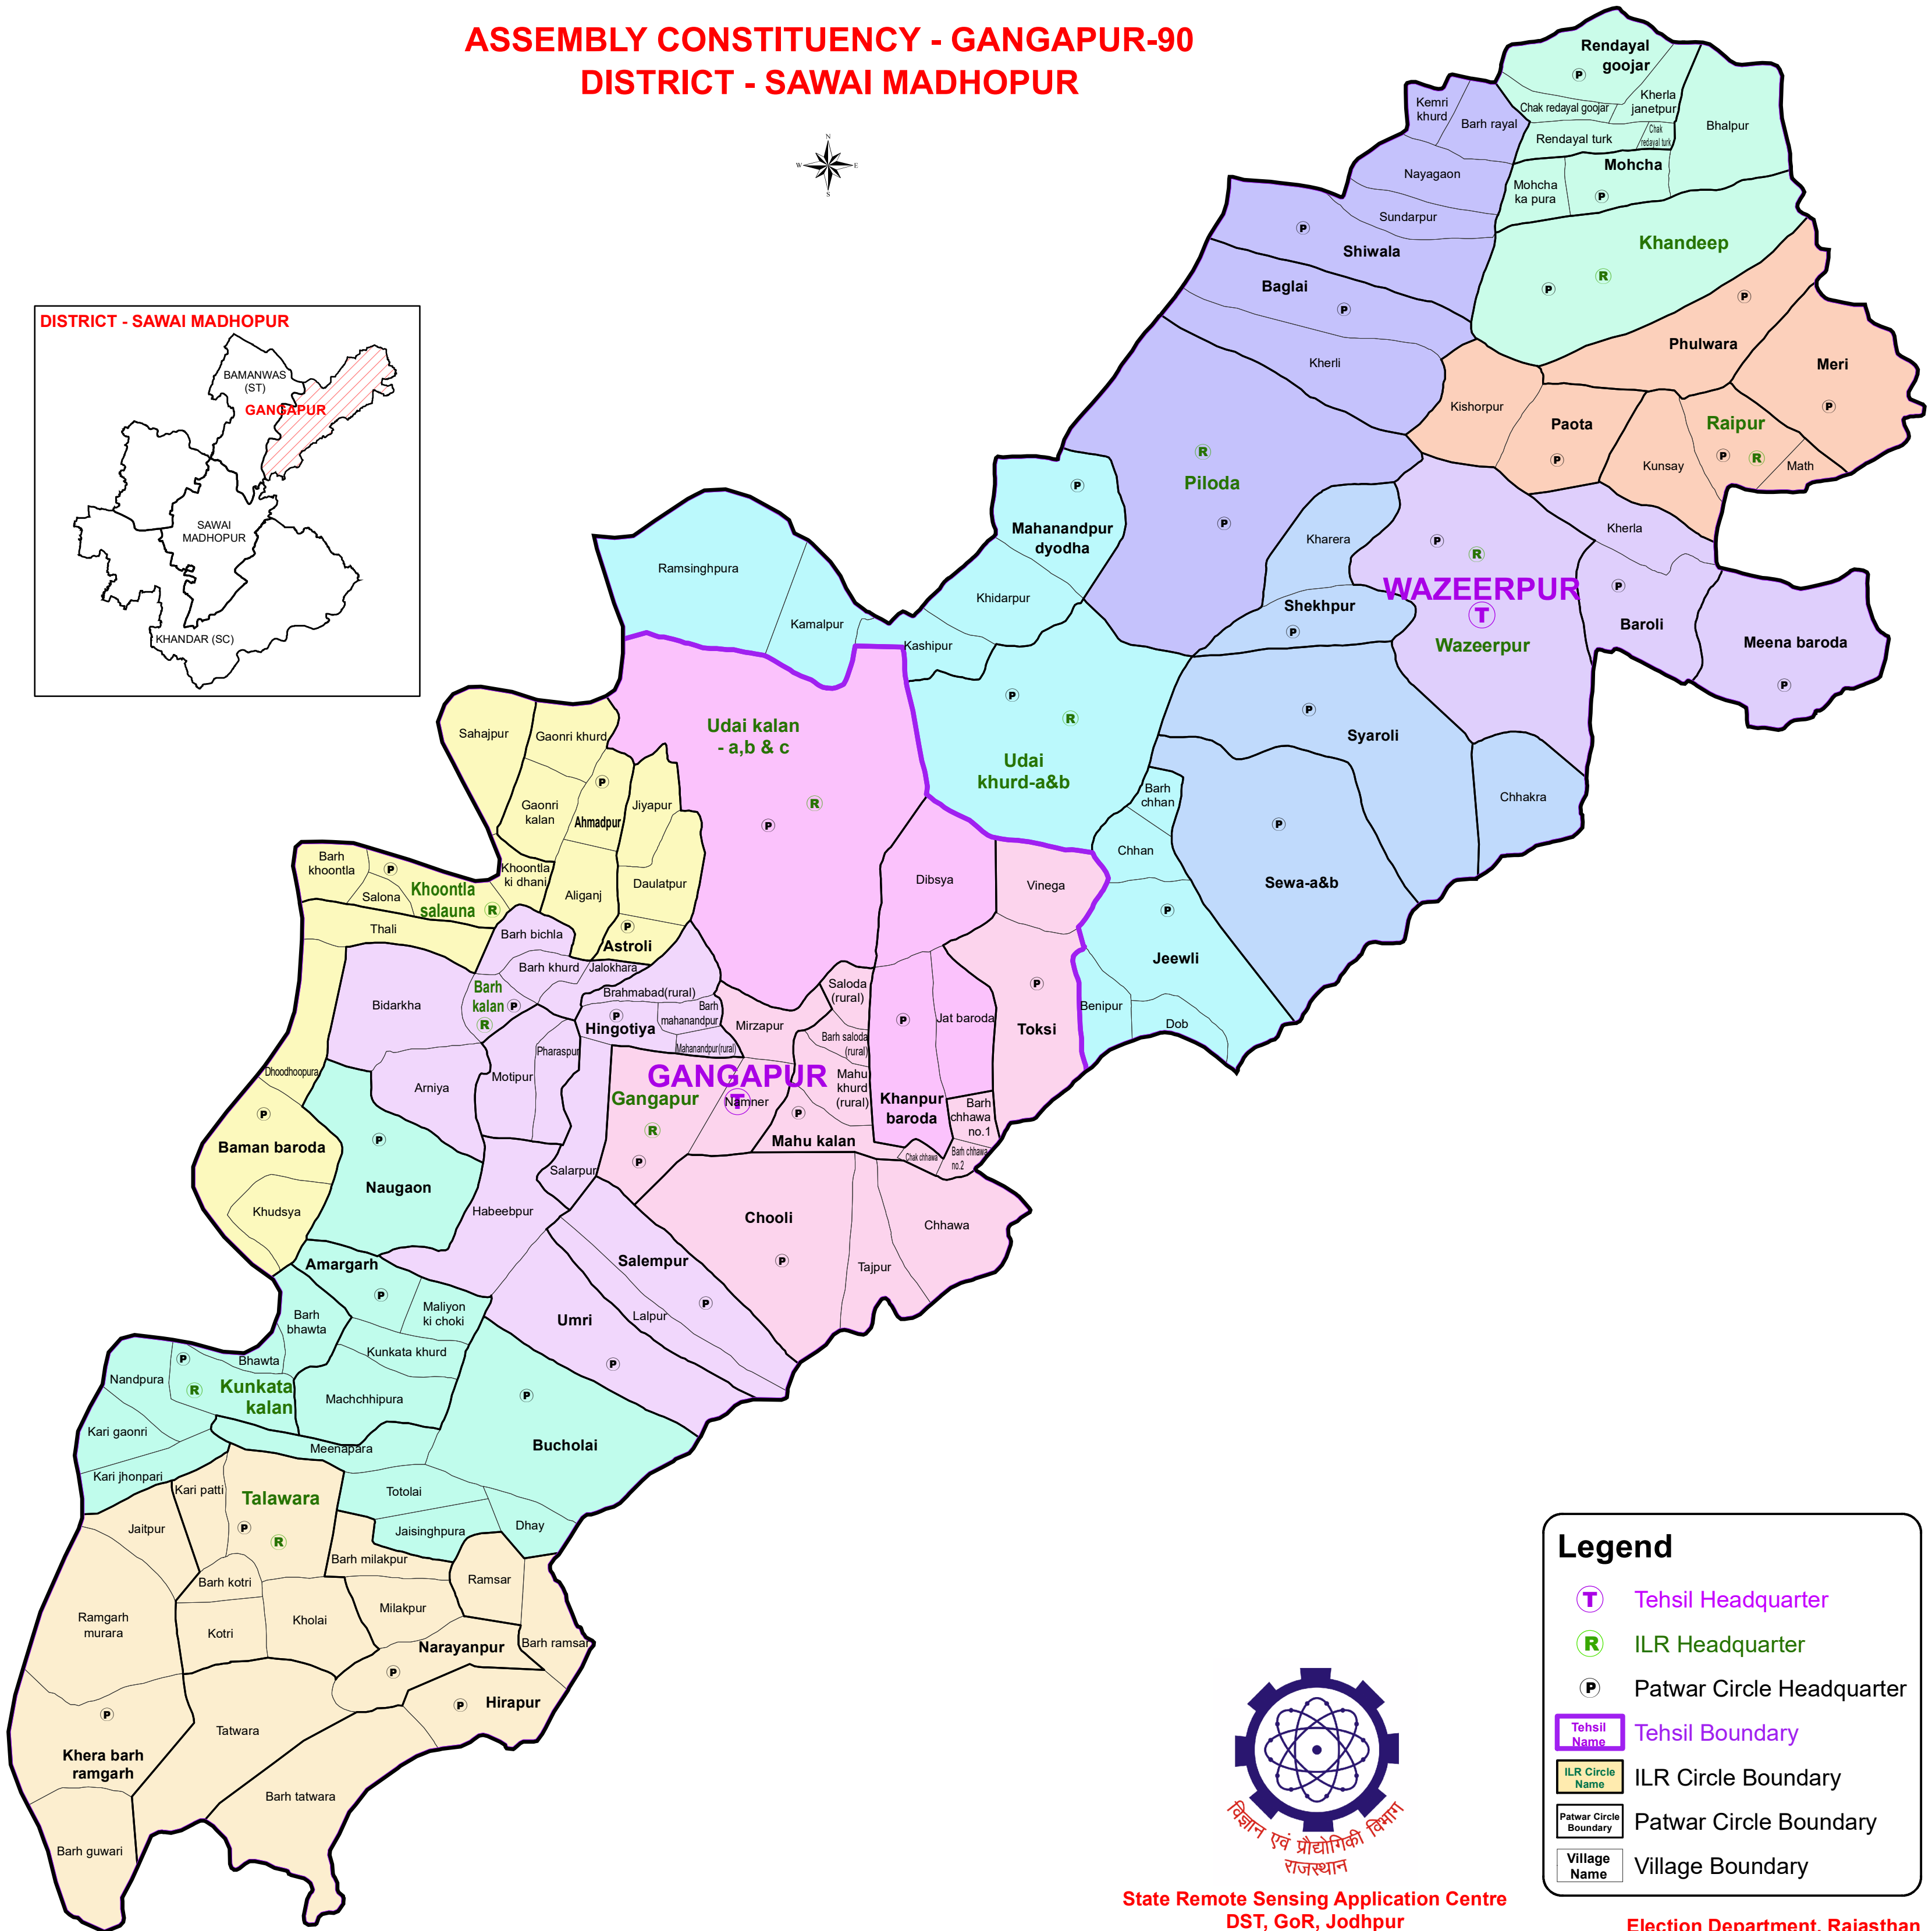

ASSEMBLY CONSTITUENCY - GANGAPUR-90

DISTRICT - SAWAI MADHOPUR

Legend

- Ⓣ Tehsil Headquarter
- Ⓡ ILR Headquarter
- P Patwar Circle Headquarter
- Tehsil Name Tehsil Boundary
- ILR Circle Name ILR Circle Boundary
- Patwar Circle Boundary Patwar Circle Boundary
- Village Name Village Boundary