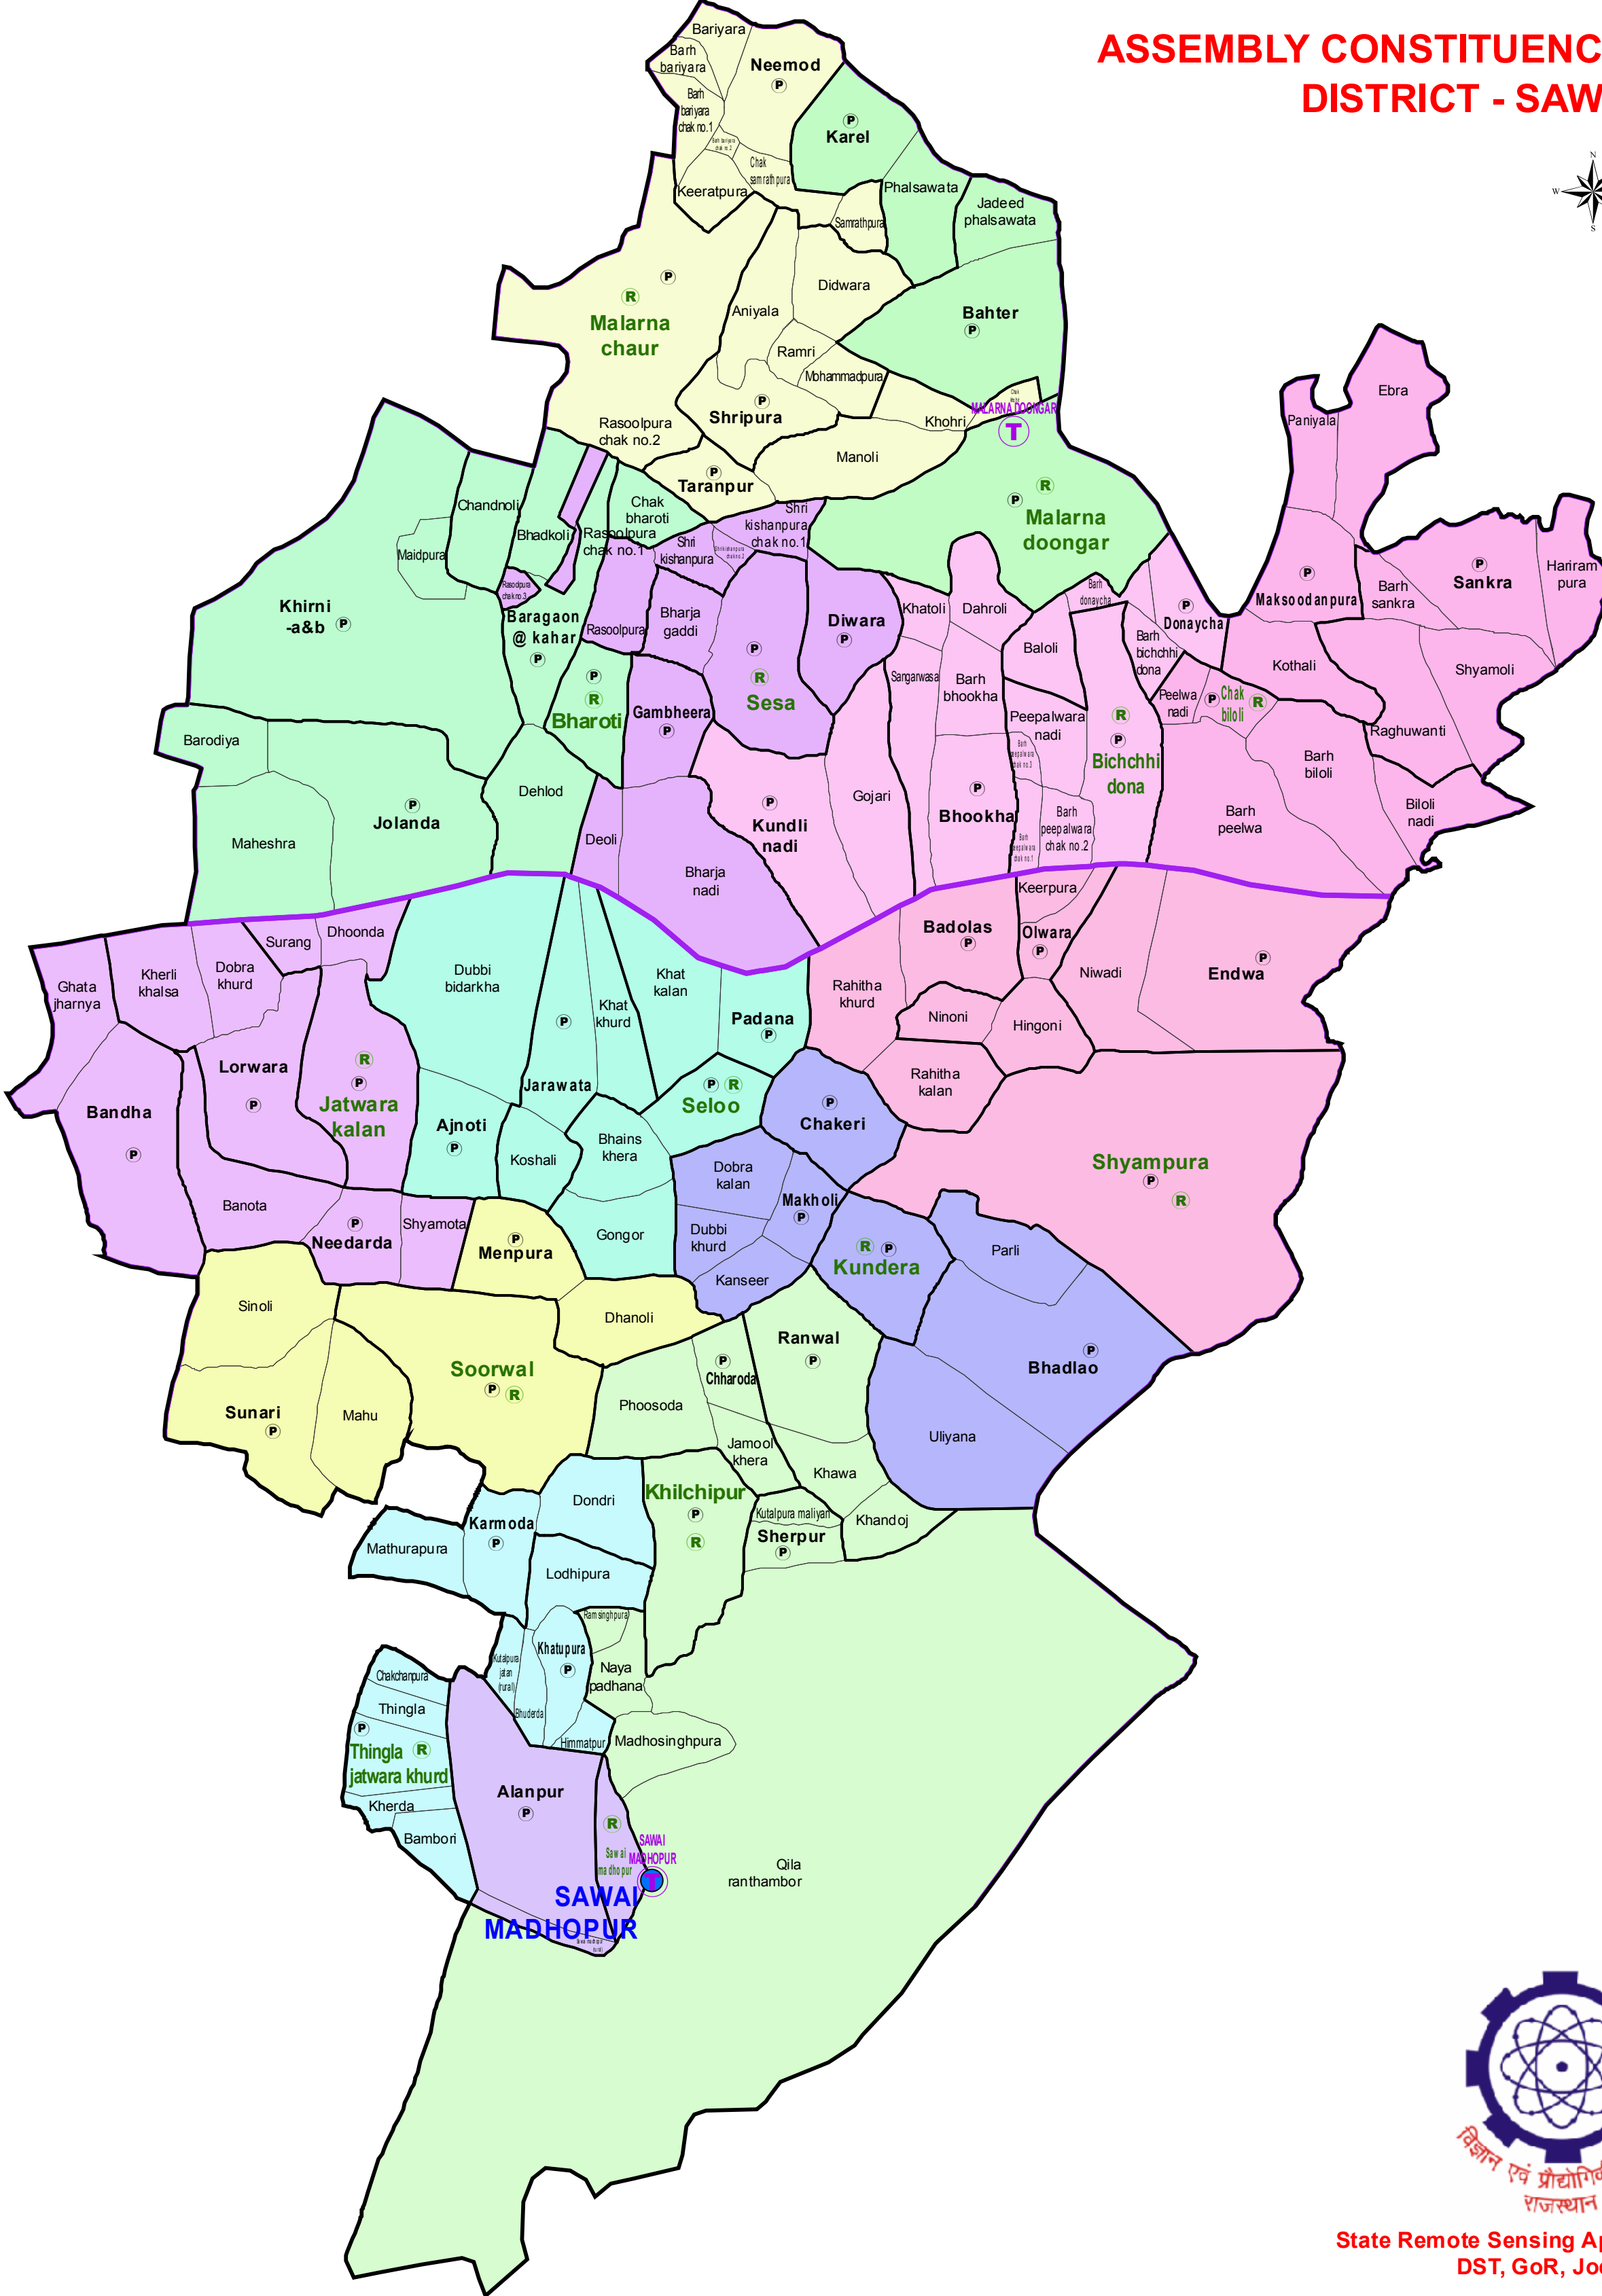

ASSEMBLY CONSTITUENCY - SAWAI MADHOPUR-92 DISTRICT - SAWAI MADHOPUR

Legend

- District Headquarter
- Ⓣ Tehsil Headquarter
- Ⓡ ILR Headquarter
- P Patwar Circle Headquarter
- Tehsil Name Tehsil Boundary
- ILR Circle Name ILR Circle Boundary
- Patwar Circle Boundary Patwar Circle Boundary
- Village Name Village Boundary