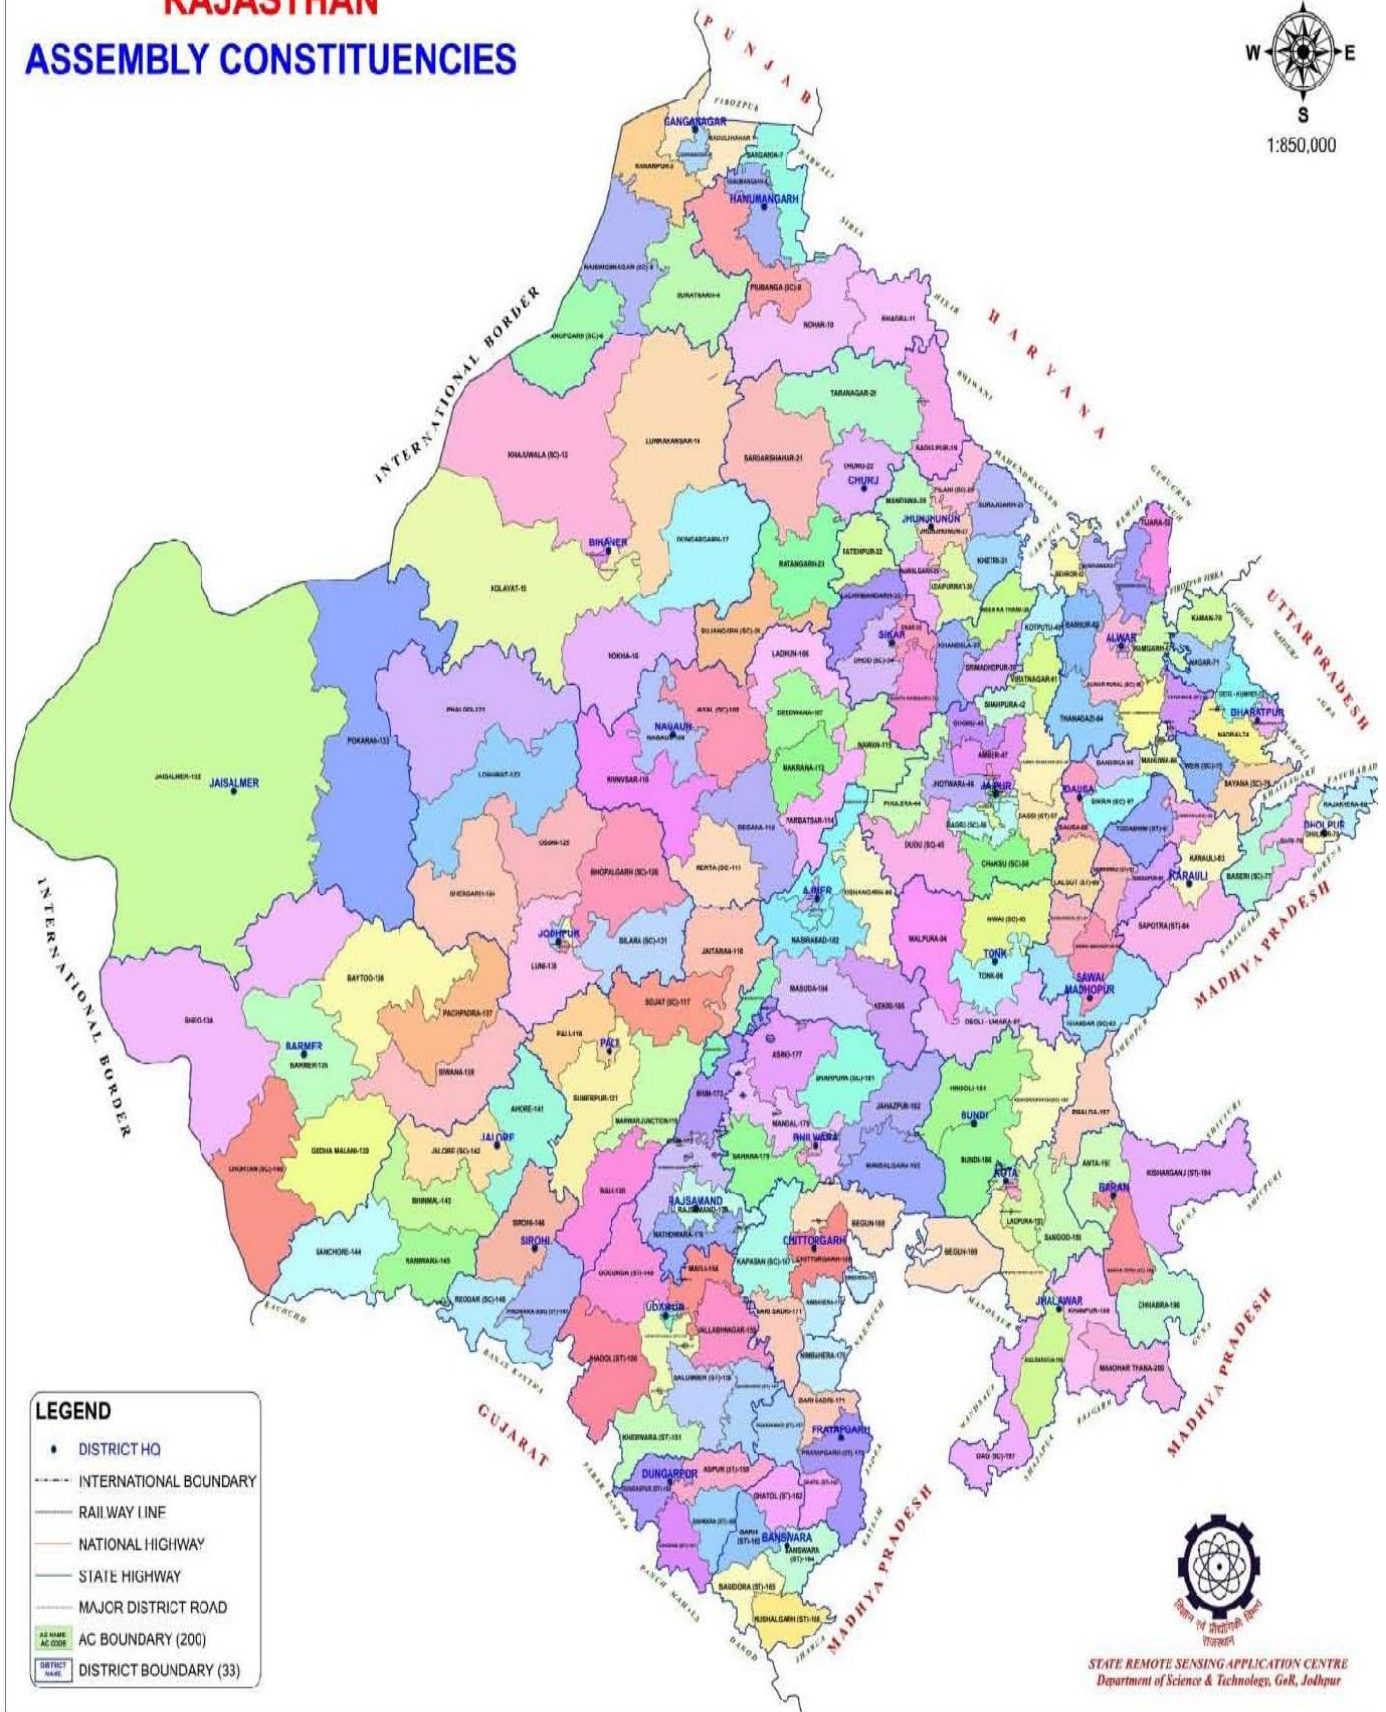

Rajasthan Assembly Constituencies Map

RAJASTHAN ASSEMBLY CONSTITUENCIES

LEGEND

- DISTRICT HQ
- INTERNATIONAL BOUNDARY
- RAIL WAY LINE
- NATIONAL HIGHWAY
- STATE HIGHWAY
- MAJOR DISTRICT ROAD
- AC BOUNDARY (200)
- DISTRICT BOUNDARY (33)

STATE REMOTE SENSING APPLICATION CENTRE
Department of Science & Technology, GeR, Jodhpur

SSR 2025 Final Electors Summary
(Updated on 07.01.2025)

1	No. of Districts	33		
2	No. of Parliamentary Constituencies	25		
3	No. of Assembly Constituencies	200		
4	No. of Rajya Sabha Seats	10		
SN	Particulars	Male	Female	Total
1	Projected Population as on 01.01.2025	42693523	39552277	82245800
2	Electors as per Draft Roll w.r.t. 01.01.2025 published on 29.10.2024	27790108	25689670	53479778
3	Addition	600021	777740	1377761
4	Deletion	143983	144055	288038
5	Net Addition	456038	633685	1089723
6	Percentage of addition	1.64	2.47	2.04
7	Final Electors	28246146	26323355	54569501
8	Service Voters	132725	4794	137519
9	Total elector in Draft w.r.t. 01.01.2025 Published on 07.01.2025	28378871	26328149	54707020
10	EPIC Holder	54569200 (100%)		
11	PER	54569501 (100%)		
12	EP ratio	As per Roll		As per Census
		663		666
13	Gender ratio	932		926
14	18-19 Age Group Electors	1482879		
15	18-19 Age Group Electors % (In Roll)	2.71		
16	No. of Polling Station (Main)	Urban	Rural	Total
		10808	41661	52469
17	No. of Polling Stations Location	5409	31431	36840
18	No. of Location having more than one PS	Urban	Rural	Total
i	1 PS	2178	22579	24757
ii	2 PS	1852	7662	9514
iii	3 PS	832	1039	1871
iv	4 PS	393	123	516
v	5 PS	98	19	117
vi	6 PS	37	6	43
vii	7 PS	12	1	13
viii	8 PS	6	2	8
ix	9 PS	1	0	1
19	Service Voters	137519		
20	Total Electors	54707020		