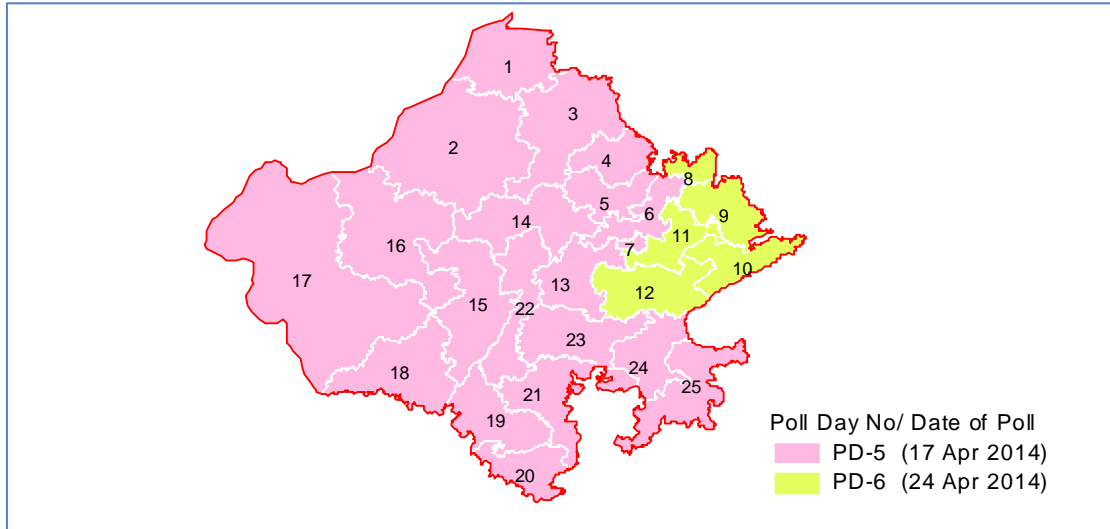

ELECTION COMMISSION OF INDIA
GENERAL ELECTIONS - 2014
STATE AND UT WISE PARLIAMENTARY CONSTITUENCIES LIST IN DIFFERENT SCHEDULES

RAJASTHAN

Schedule Reference	Parliamentary Constituencies			
	Sl.	PC No.	PC Name	Type
Schedule no: 5	1	1	Ganganagar	SC
No of PCs going to poll 20	2	2	Bikaner	SC
Issue of Notification: 19 Mar 14 (Wed)	3	3	Churu	GEN
Last Date for filing Nominations: 26 Mar 14 (Wed)	4	4	Jhunjhunu	GEN
Scrutiny of Nominations: 27 Mar 14 (Thu)	5	5	Sikar	GEN
Last date for withdrawal of Candidature: 29 Mar 14 (Sat)	6	6	Jaipur Rural	GEN
Date of Poll 17 Apr 14 (Thu)	7	7	Jaipur	GEN
Counting of Votes: 16 May 14 (Fri)	8	13	Ajmer	GEN
Date before which the election shall be Completed	9	14	Nagaur	GEN
	10	15	Pali	GEN
	11	16	Jodhpur	GEN
	12	17	Barmer	GEN
	13	18	Jalore	GEN
	14	19	Udaipur	ST
	15	20	Banswara	ST
	16	21	Chittorgarh	GEN
	17	22	Rajsamand	GEN
	18	23	Bhilwara	GEN
	19	24	Kota	GEN
	20	25	Jhalawar-Baran	GEN
Schedule no: 6	21	8	Alwar	GEN
No of PCs going to poll 5	22	9	Bharatpur	SC
Issue of Notification: 29 Mar 14 (Sat)	23	10	Karauli-Dholpur	SC
Last Date for filing Nominations: 05 Apr 14 (Sat)	24	11	Dausa	ST
Scrutiny of Nominations: 07 Apr 14 (Mon)	25	12	Tonk-Sawai Madhopur	GEN
Last date for withdrawal of Candidature: 09 Apr 14 (Wed)				
Date of Poll 24 Apr 14 (Thu)				
Counting of Votes: 16 May 14 (Fri)				
Date before which the election shall be Completed				