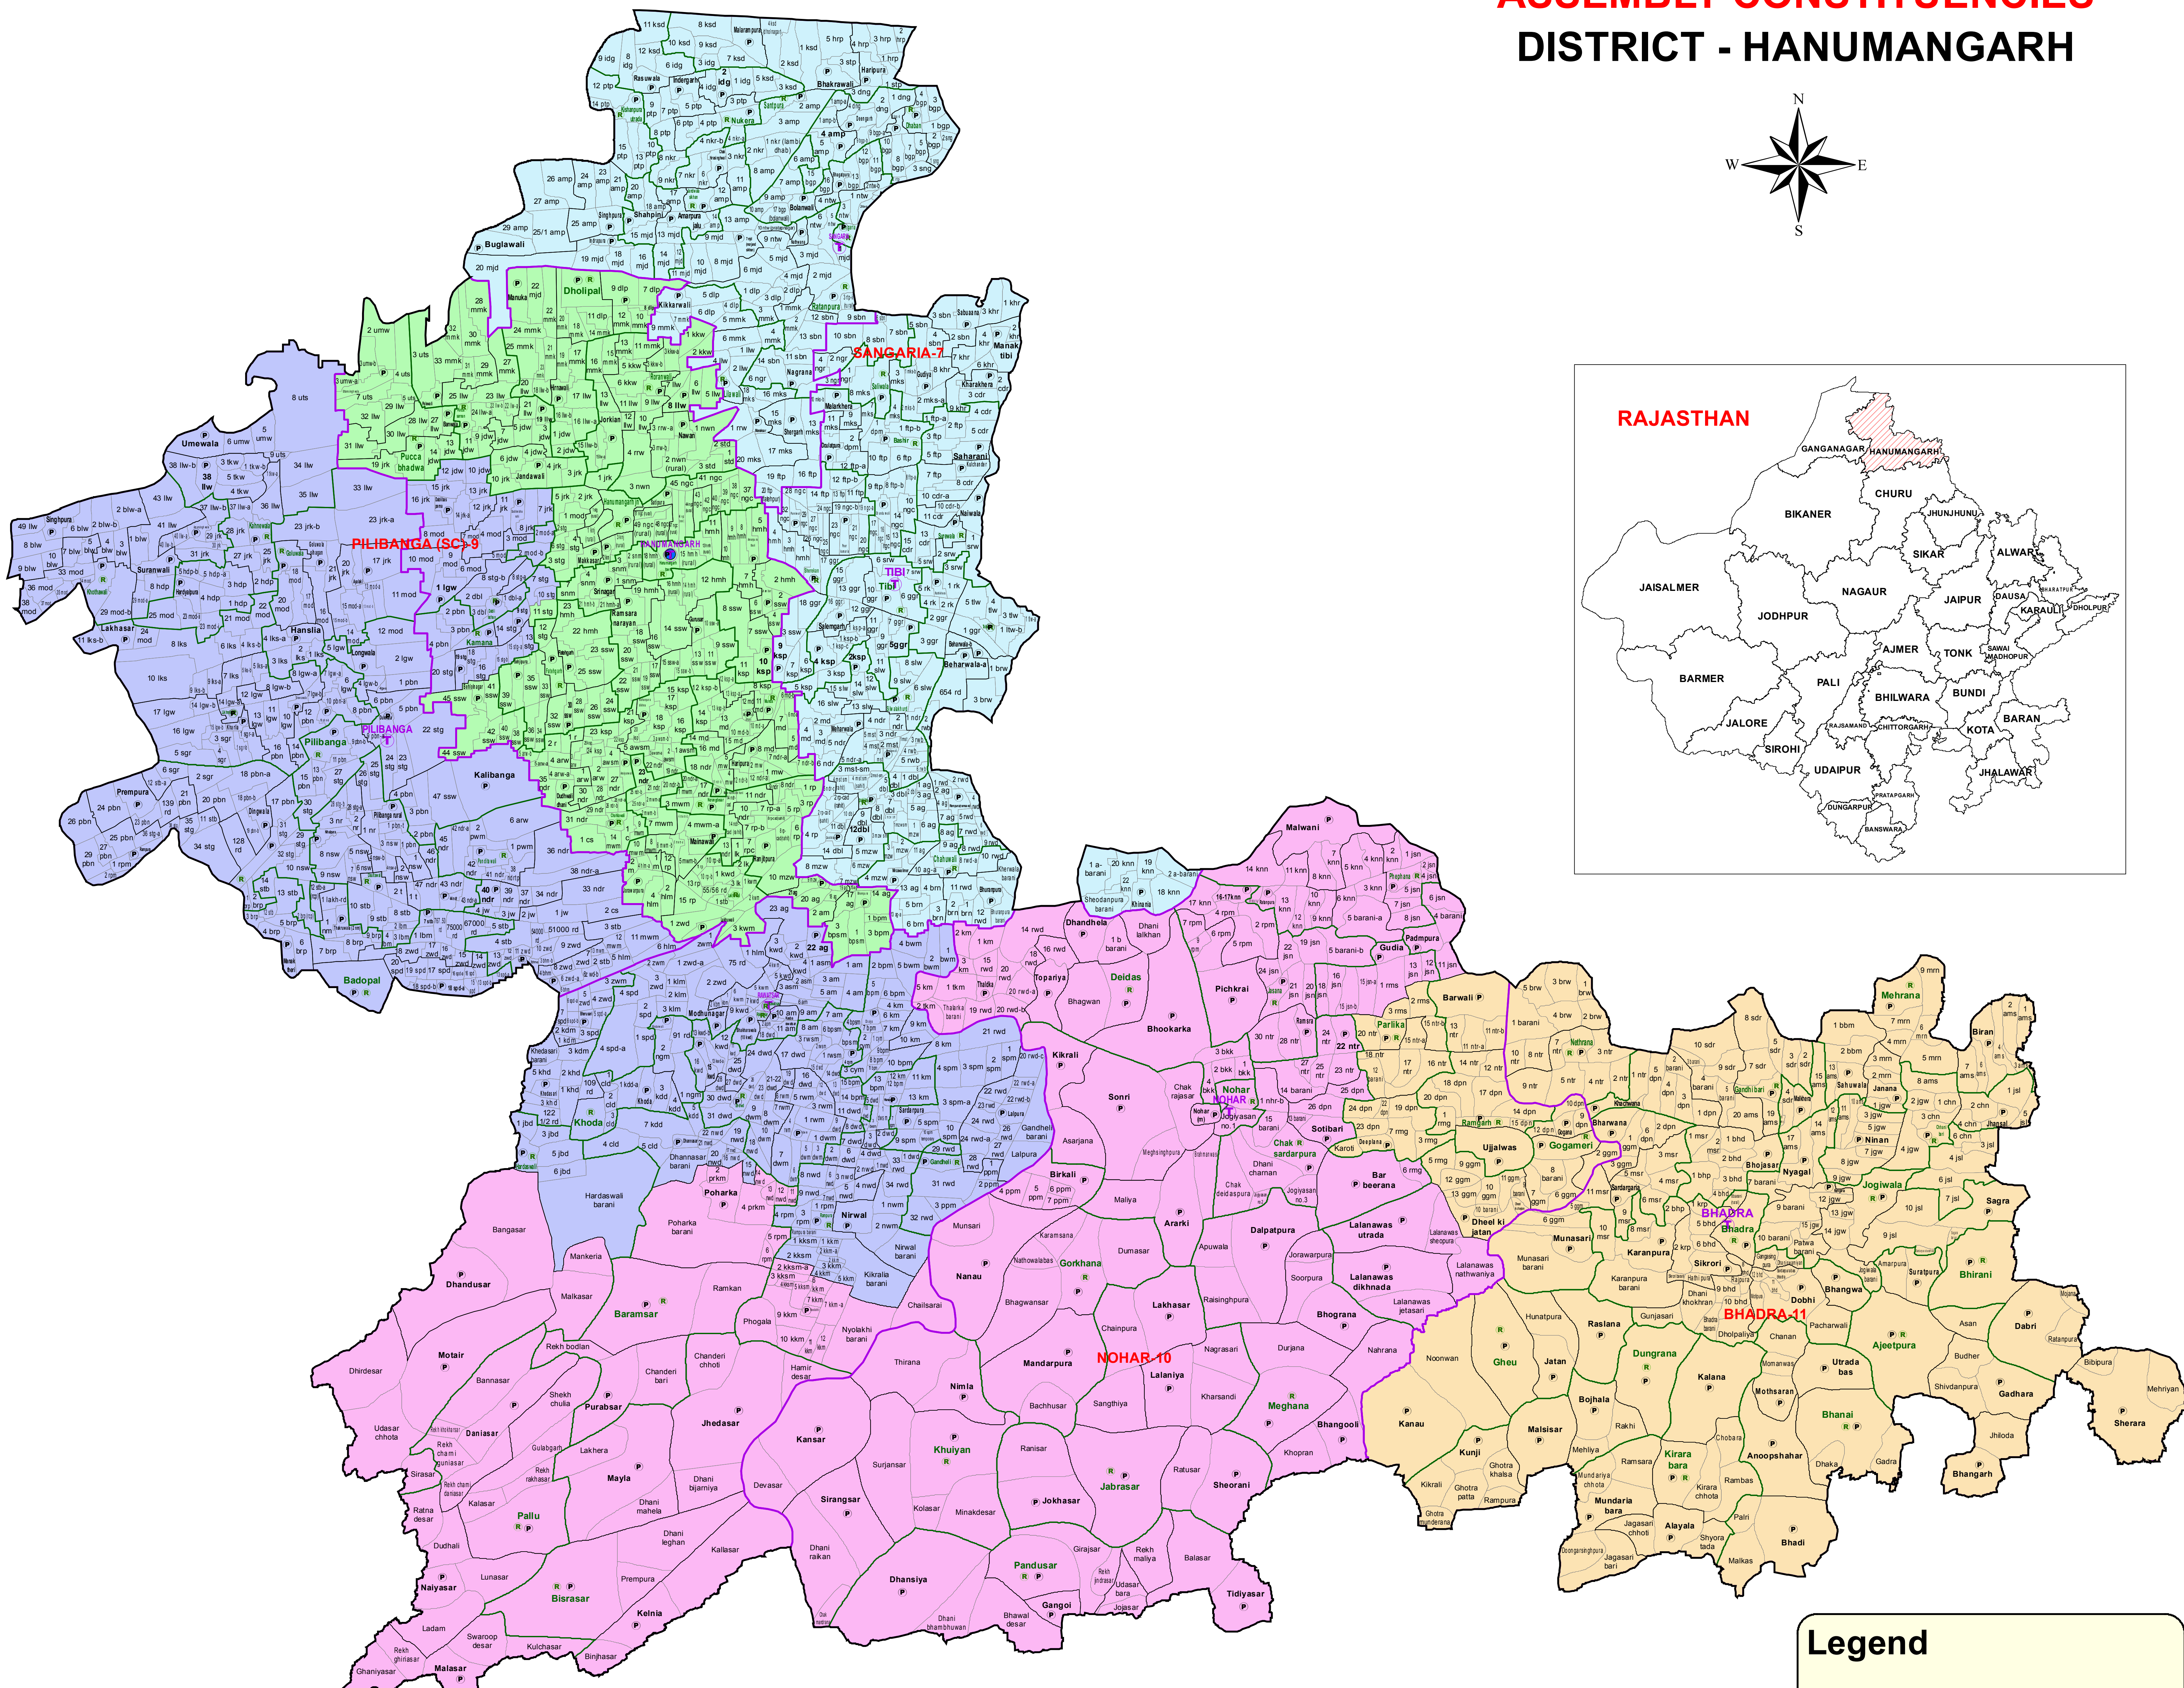

ASSEMBLY CONSTITUENCIES DISTRICT - HANUMANGARH

Legend

- District Headquarter
- ⊕ Tehsil Headquarter
- Ⓜ ILR Headquarter
- Ⓟ Patwar Circle Headquarter
- TEHSIL NAME Tehsil Boundary
- ILR Circle Name ILR Circle Boundary
- Patwar Circle Name Patwar Circle Boundary
- Village Name Village Boundary

Assembly Constituencies

- BHADRA-11
- HANUMANGARH-8
- NOHAR-10
- PILIBANGA (SC)-9
- SANGARIA-7