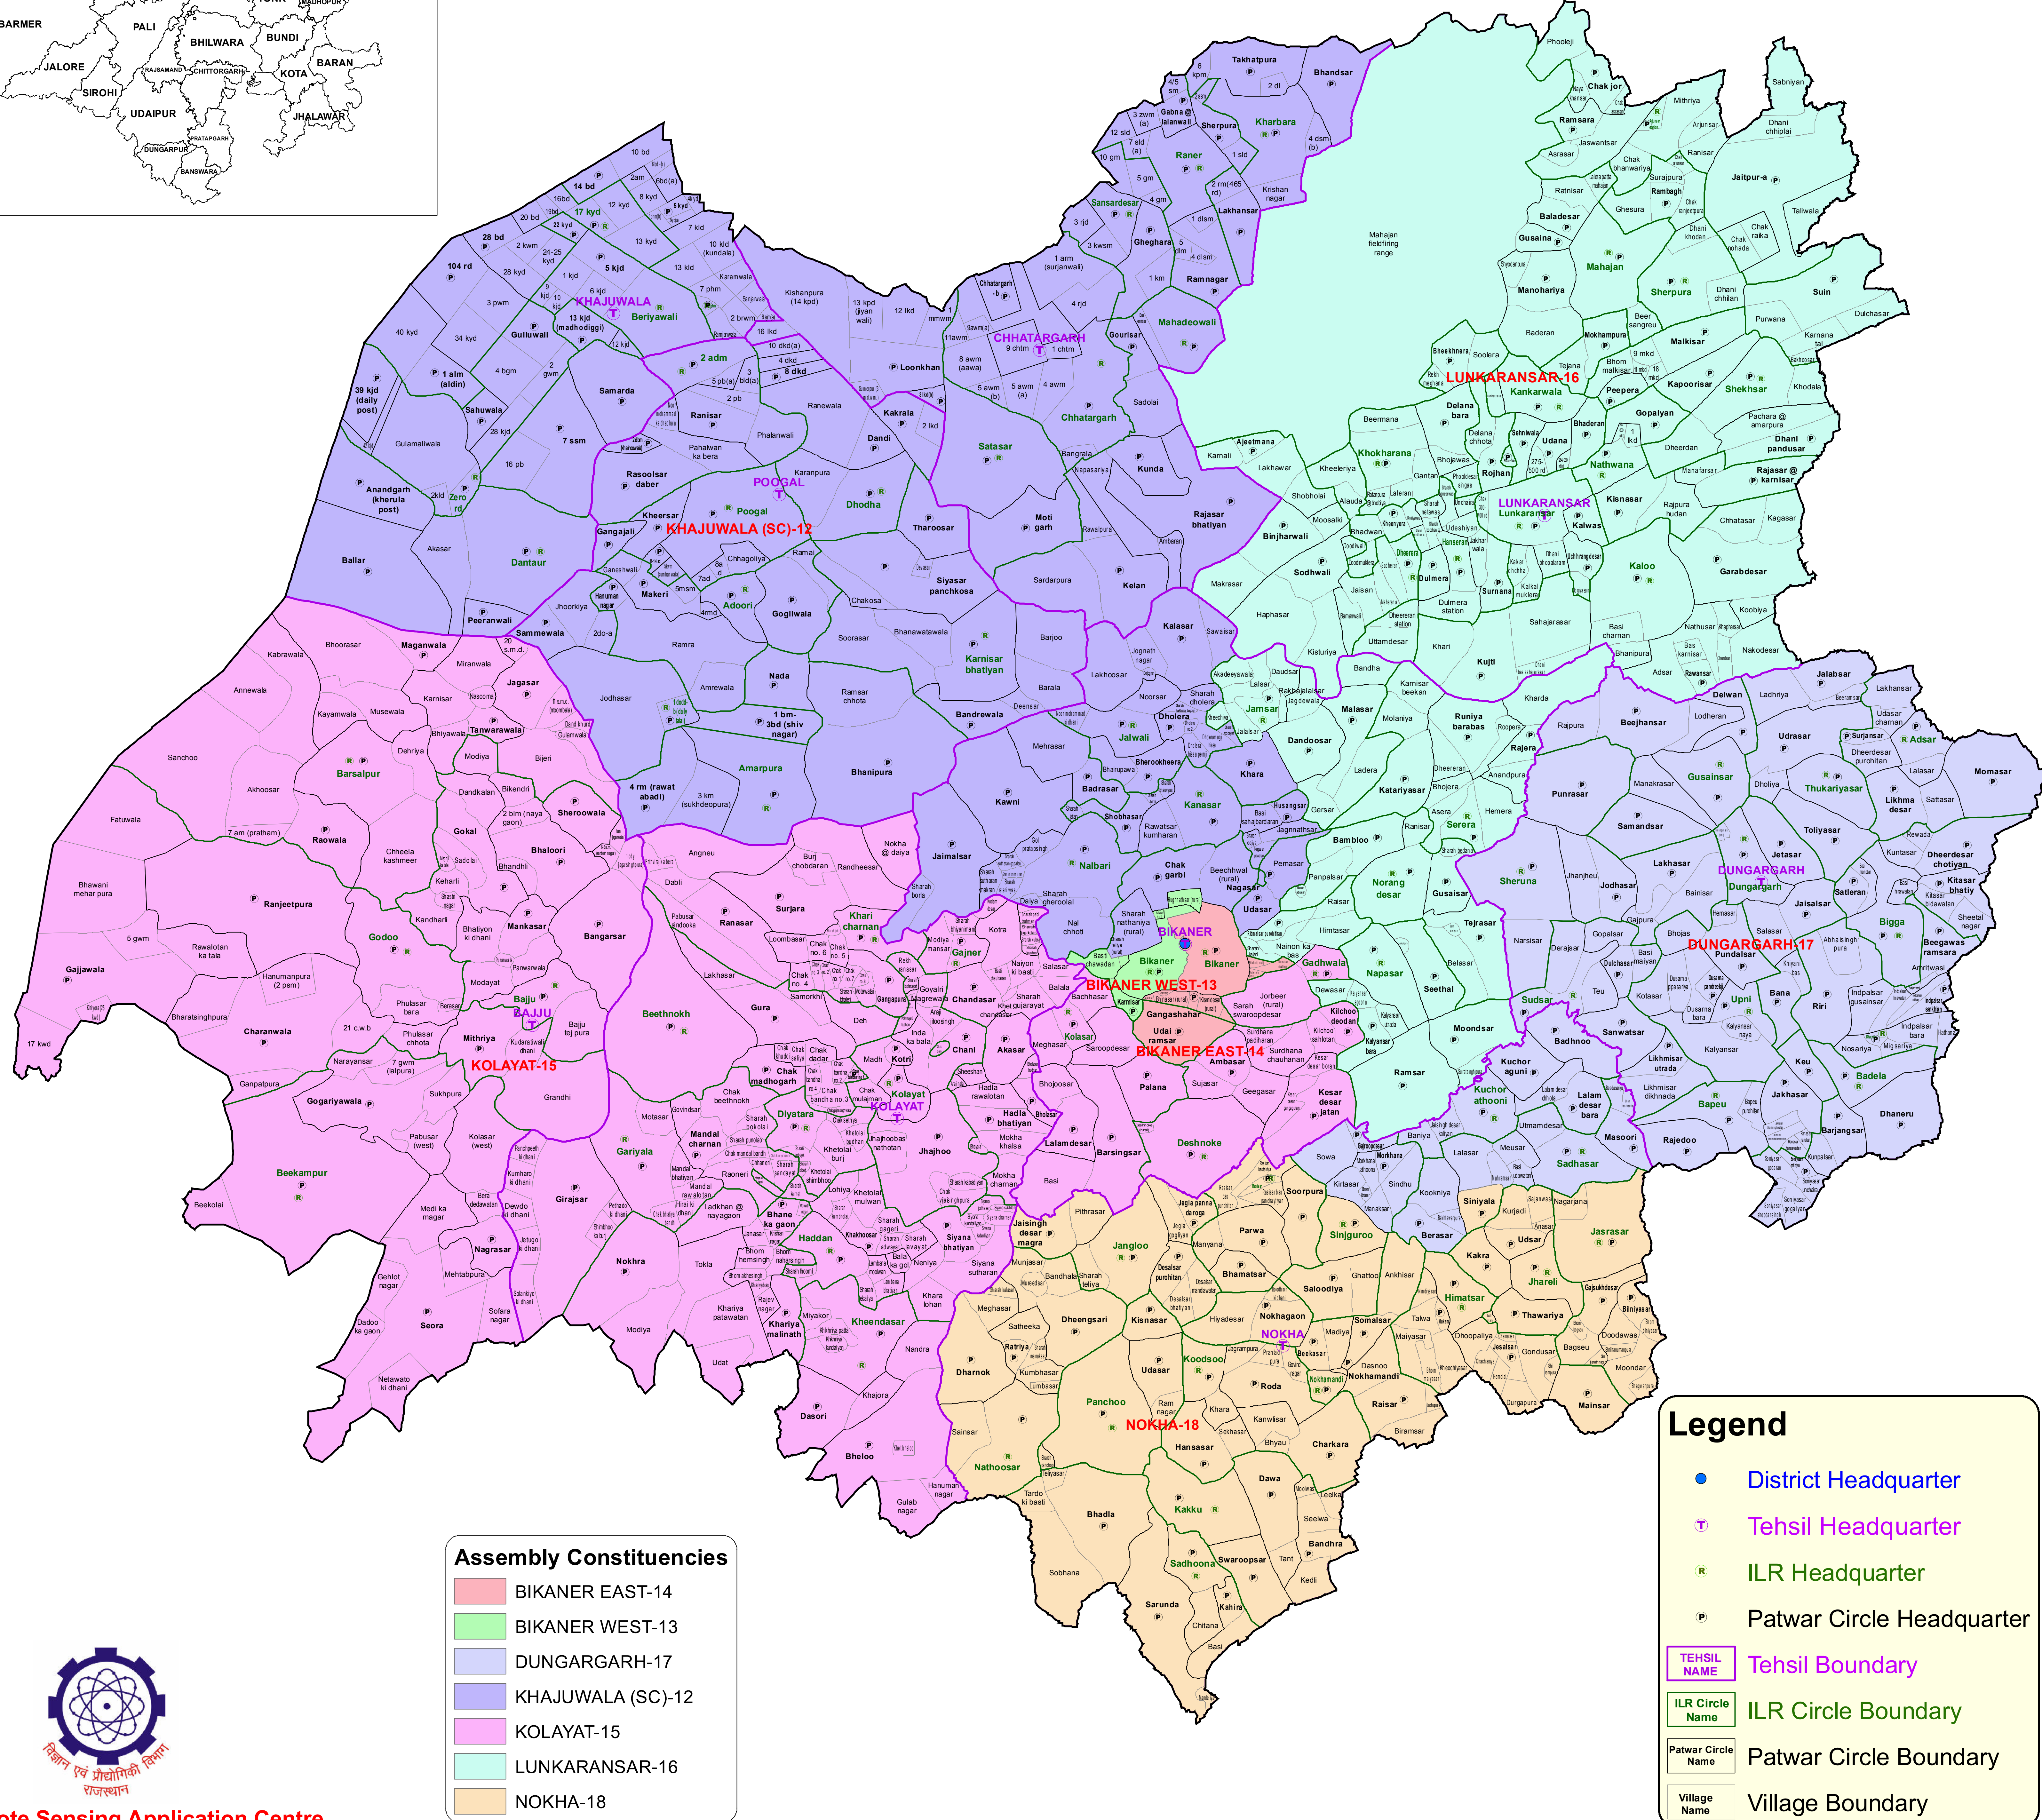

RAJASTHAN

# ASSEMBLY CONSTITUENCIES DISTRICT - BIKANER

| Assembly Constituencies  |                   |
|--|-------------------|
| <span style="background-color: #f08080; width: 15px; height: 10px; display: inline-block;"></span> | BIKANER EAST-14   |
| <span style="background-color: #90ee90; width: 15px; height: 10px; display: inline-block;"></span> | BIKANER WEST-13   |
| <span style="background-color: #add8e6; width: 15px; height: 10px; display: inline-block;"></span> | DUNGARGARH-17     |
| <span style="background-color: #dda0dd; width: 15px; height: 10px; display: inline-block;"></span> | KHAJUWALA (SC)-12 |
| <span style="background-color: #ffb6c1; width: 15px; height: 10px; display: inline-block;"></span> | KOLAYAT-15        |
| <span style="background-color: #7fffd4; width: 15px; height: 10px; display: inline-block;"></span> | LUNKARANSAR-16    |
| <span style="background-color: #ffcc99; width: 15px; height: 10px; display: inline-block;"></span> | NOKHA-18          |

| Legend  |                           |
|---|---------------------------|
| <span style="color: blue;">●</span>   | District Headquarter      |
| <span style="color: magenta;">⊕</span>  | Tehsil Headquarter        |
| <span style="color: green;">Ⓜ</span>  | ILR Headquarter           |
| <span style="color: blue;">Ⓟ</span>   | Patwar Circle Headquarter |
| <span style="border: 1px solid magenta; padding: 2px;">TEHSIL NAME</span>     | Tehsil Boundary           |
| <span style="border: 1px solid green; padding: 2px;">ILR Circle Name</span>   | ILR Circle Boundary       |
| <span style="border: 1px solid blue; padding: 2px;">Patwar Circle Name</span> | Patwar Circle Boundary    |
| <span style="border: 1px solid black; padding: 2px;">Village Name</span>      | Village Boundary          |