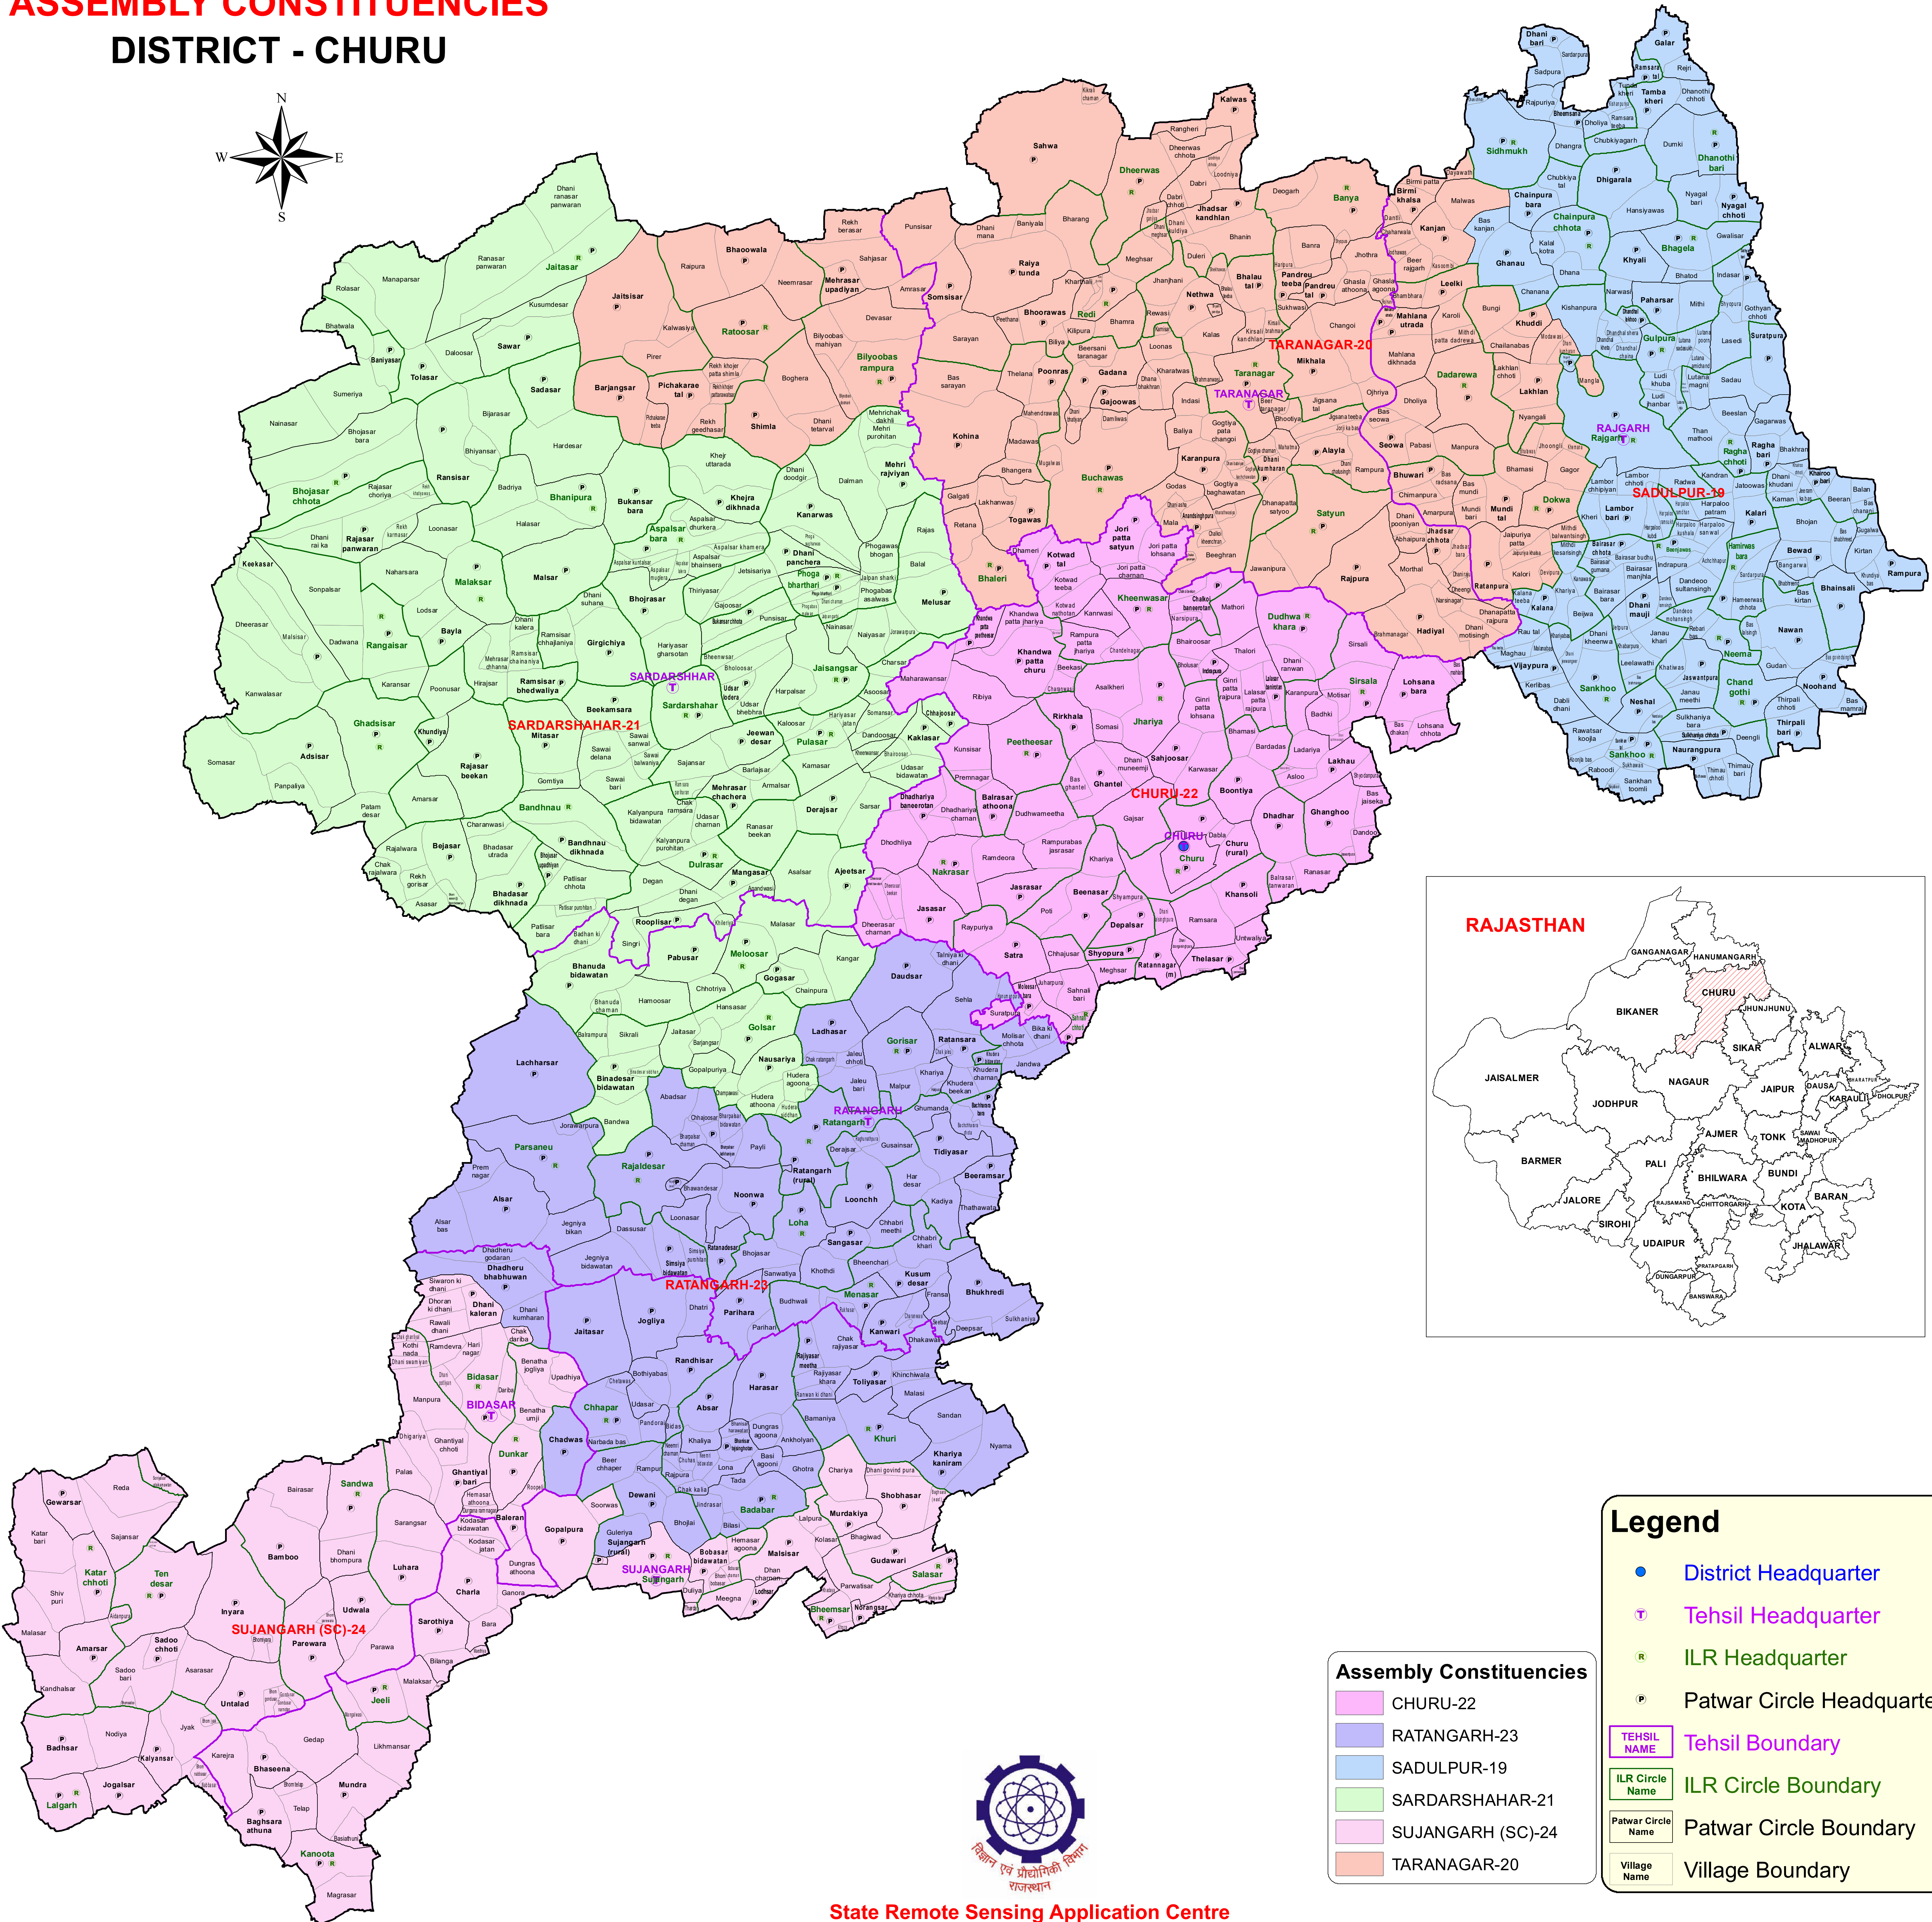

# ASSEMBLY CONSTITUENCIES

## DISTRICT - CHURU

Legend	
	District Headquarter
	Tehsil Headquarter
	ILR Headquarter
	Patwar Circle Headquarter
	Tehsil Boundary
	ILR Circle Boundary
	Patwar Circle Boundary
	Village Boundary

Assembly Constituencies	
	CHURU-22
	RATANGARH-23
	SADULPUR-19
	SARDARSHAHAR-21
	SUJANGARH (SC)-24
	TARANAGAR-20