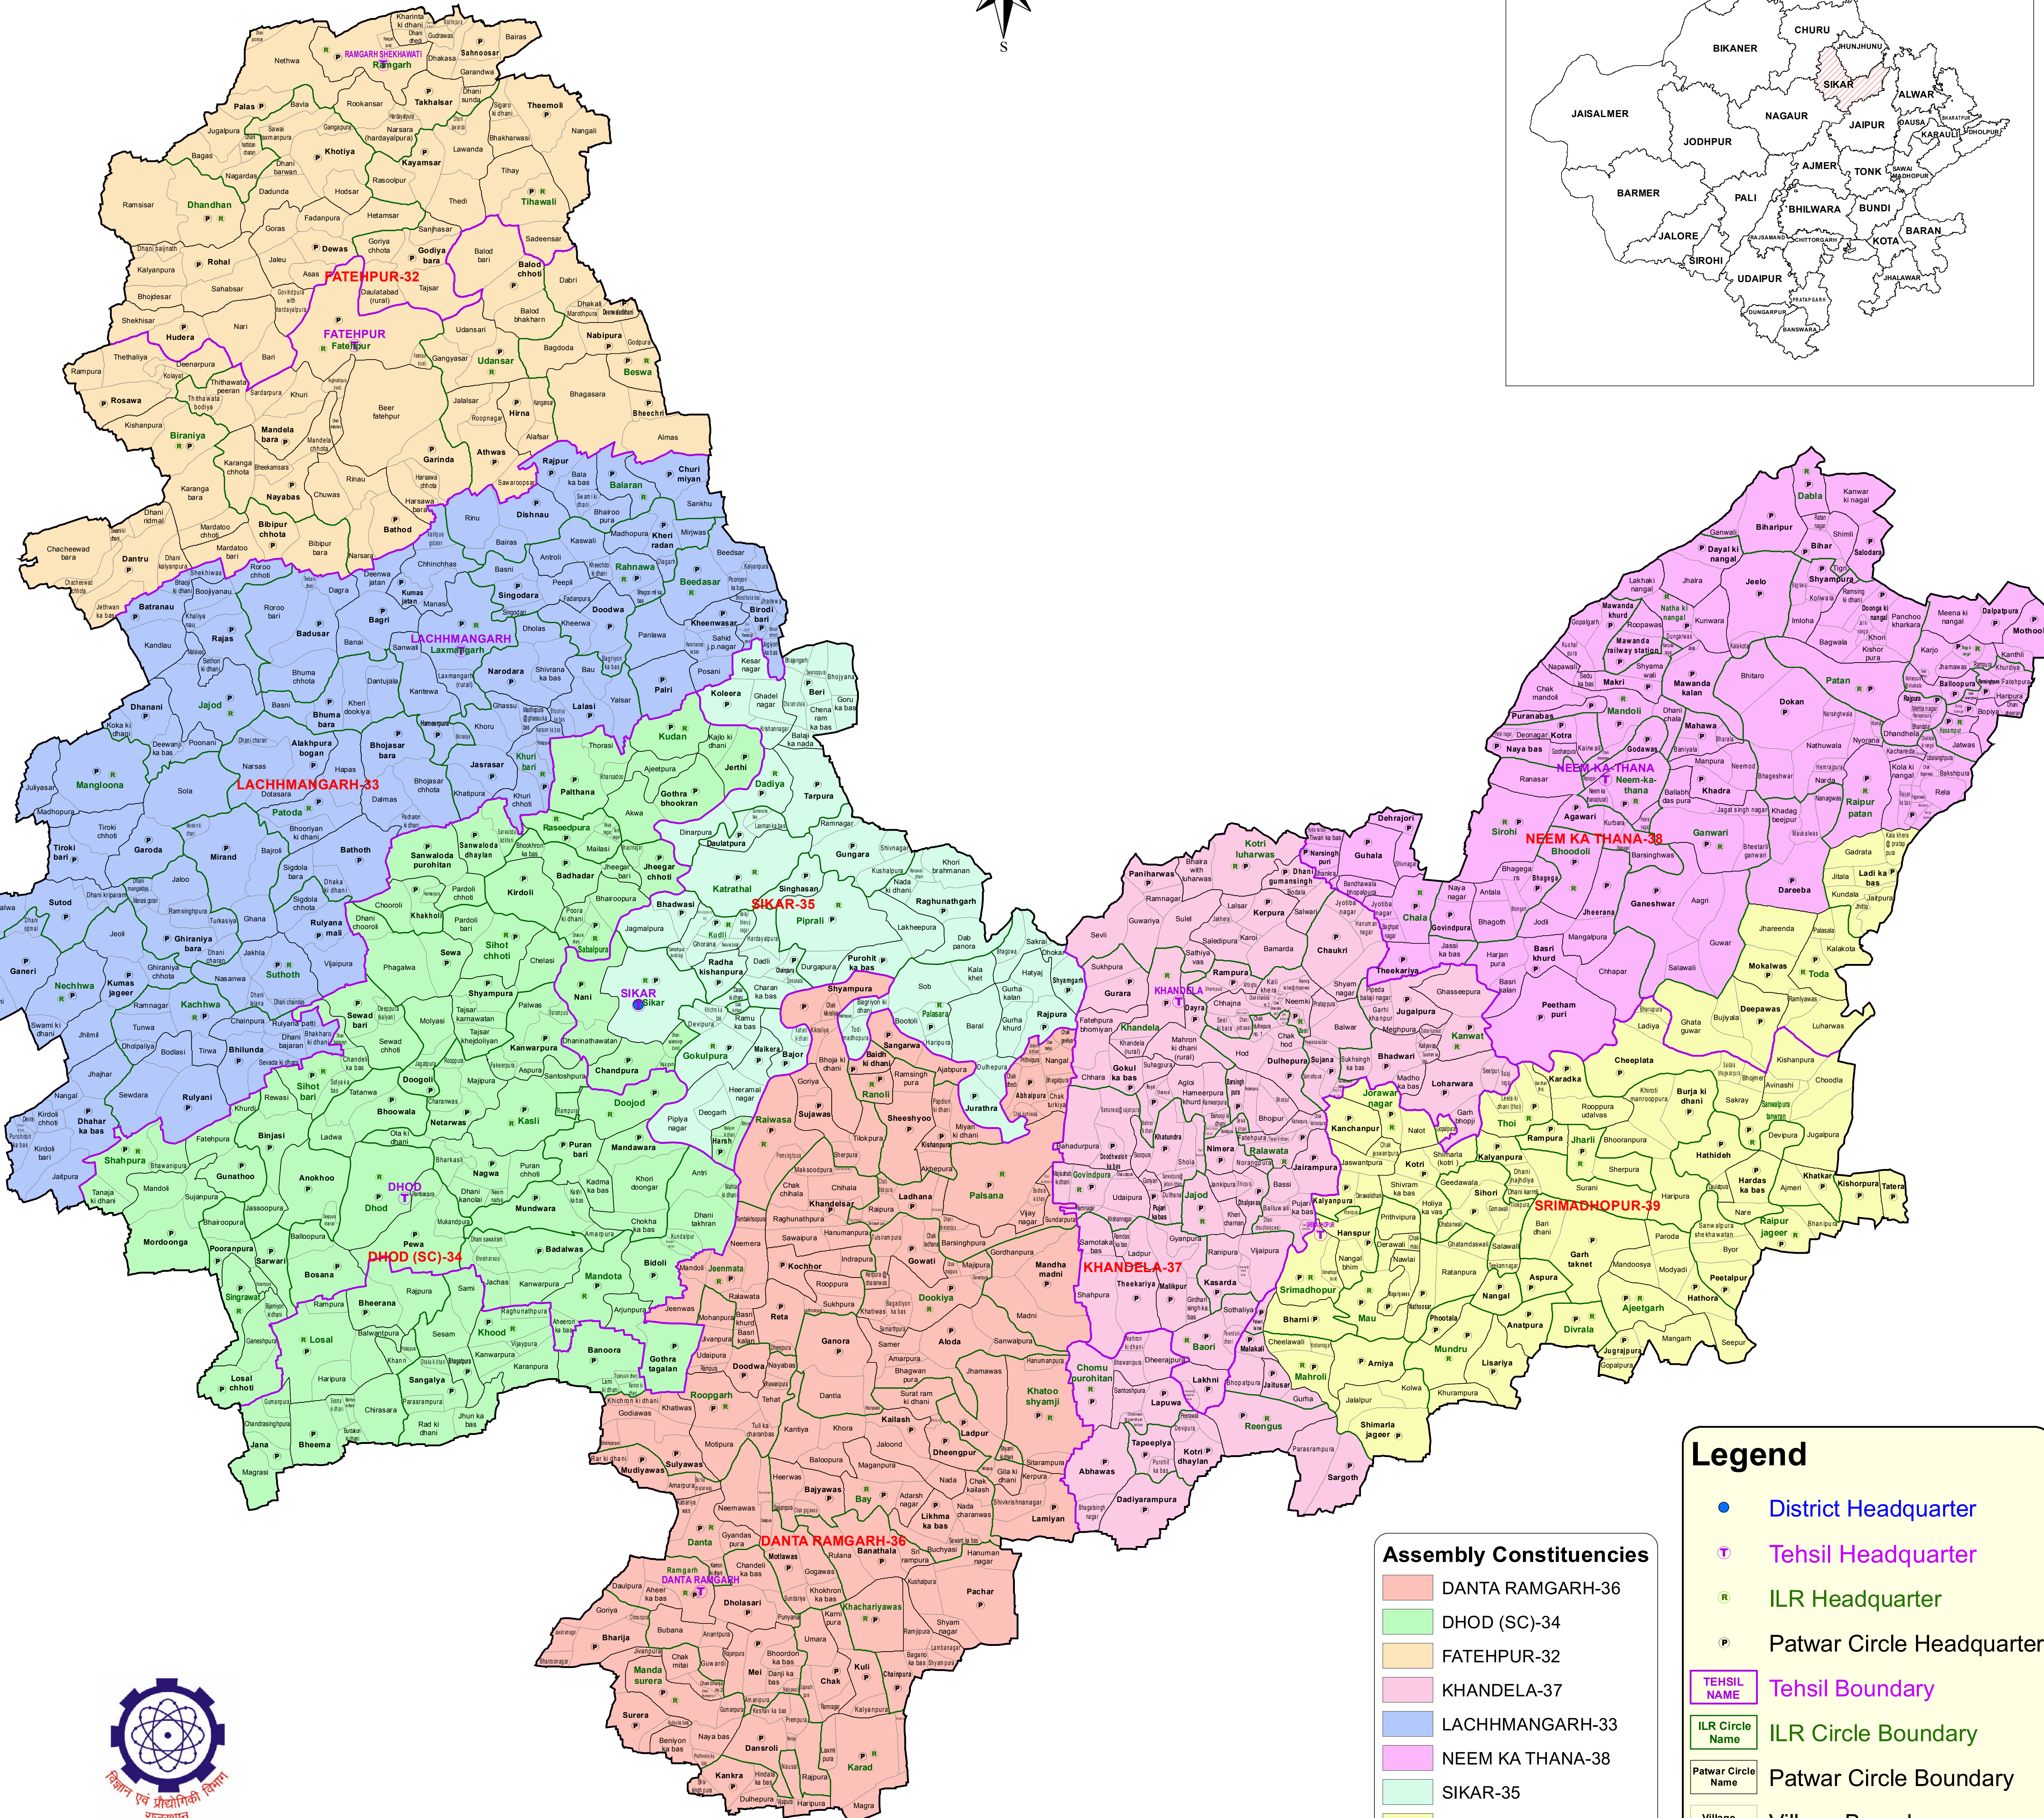

ASSEMBLY CONSTITUENCIES

DISTRICT - SIKAR

Assembly Constituencies

[Light Blue Box]	DANTA RAMGARH-36
[Light Green Box]	DHOD (SC)-34
[Light Orange Box]	FATEHPUR-32
[Light Purple Box]	KHANDELA-37
[Light Blue Box]	LACHHMANGARH-33
[Light Purple Box]	NEEM KA THANA-38
[Light Green Box]	SIKAR-35
[Light Yellow Box]	SRIMADHOPUR-39

Legend

- District Headquarter
- ⊕ Tehsil Headquarter
- Ⓡ ILR Headquarter
- Ⓟ Patwar Circle Headquarter
- TEHSIL NAME Tehsil Boundary
- ILR Circle Name ILR Circle Boundary
- Patwar Circle Name Patwar Circle Boundary
- Village Name Village Boundary