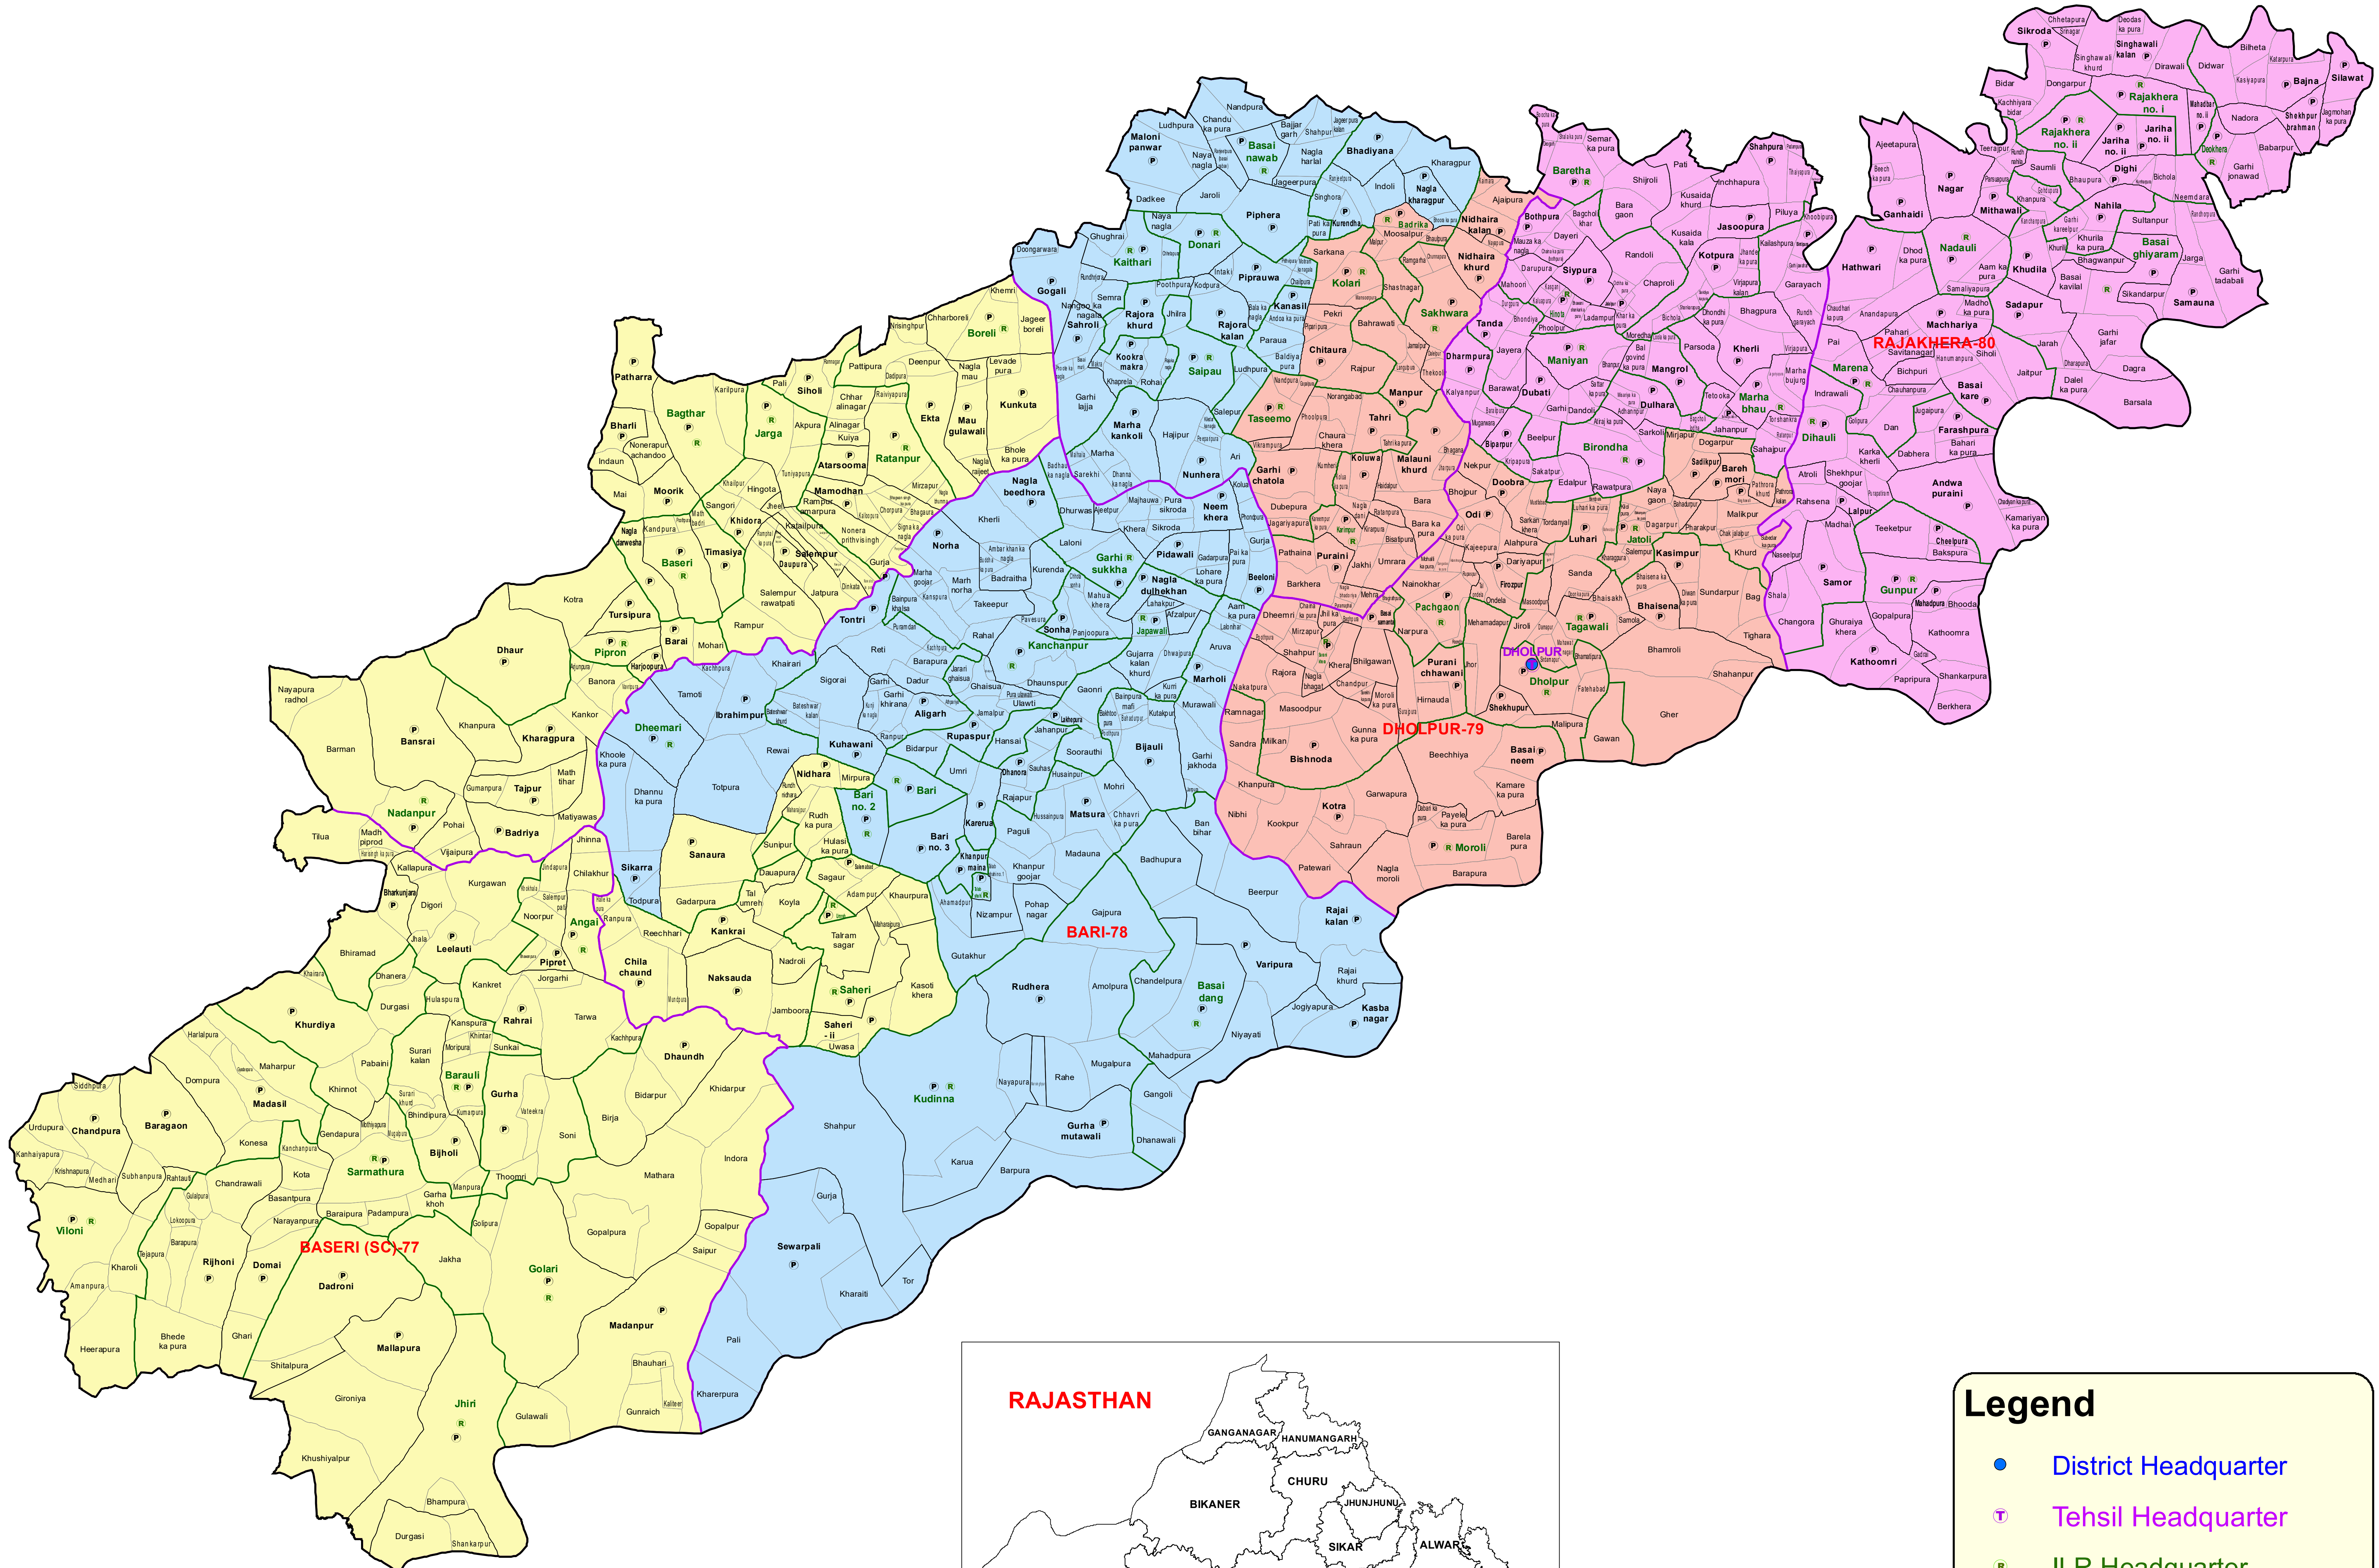

ASSEMBLY CONSTITUENCIES DISTRICT - DHOLPUR

Legend

- District Headquarter
- ⊙ Tehsil Headquarter
- ⊙ ILR Headquarter
- ⊙ Patwar Circle Headquarter
- TEHSIL NAME Tehsil Boundary
- ILR Circle Name ILR Circle Boundary
- Patwar Circle Name Patwar Circle Boundary
- Village Name Village Boundary

Assembly Constituencies

- BARI-78
- BASERI (SC)-77
- DHOLPUR-79
- RAJAKHERA-80