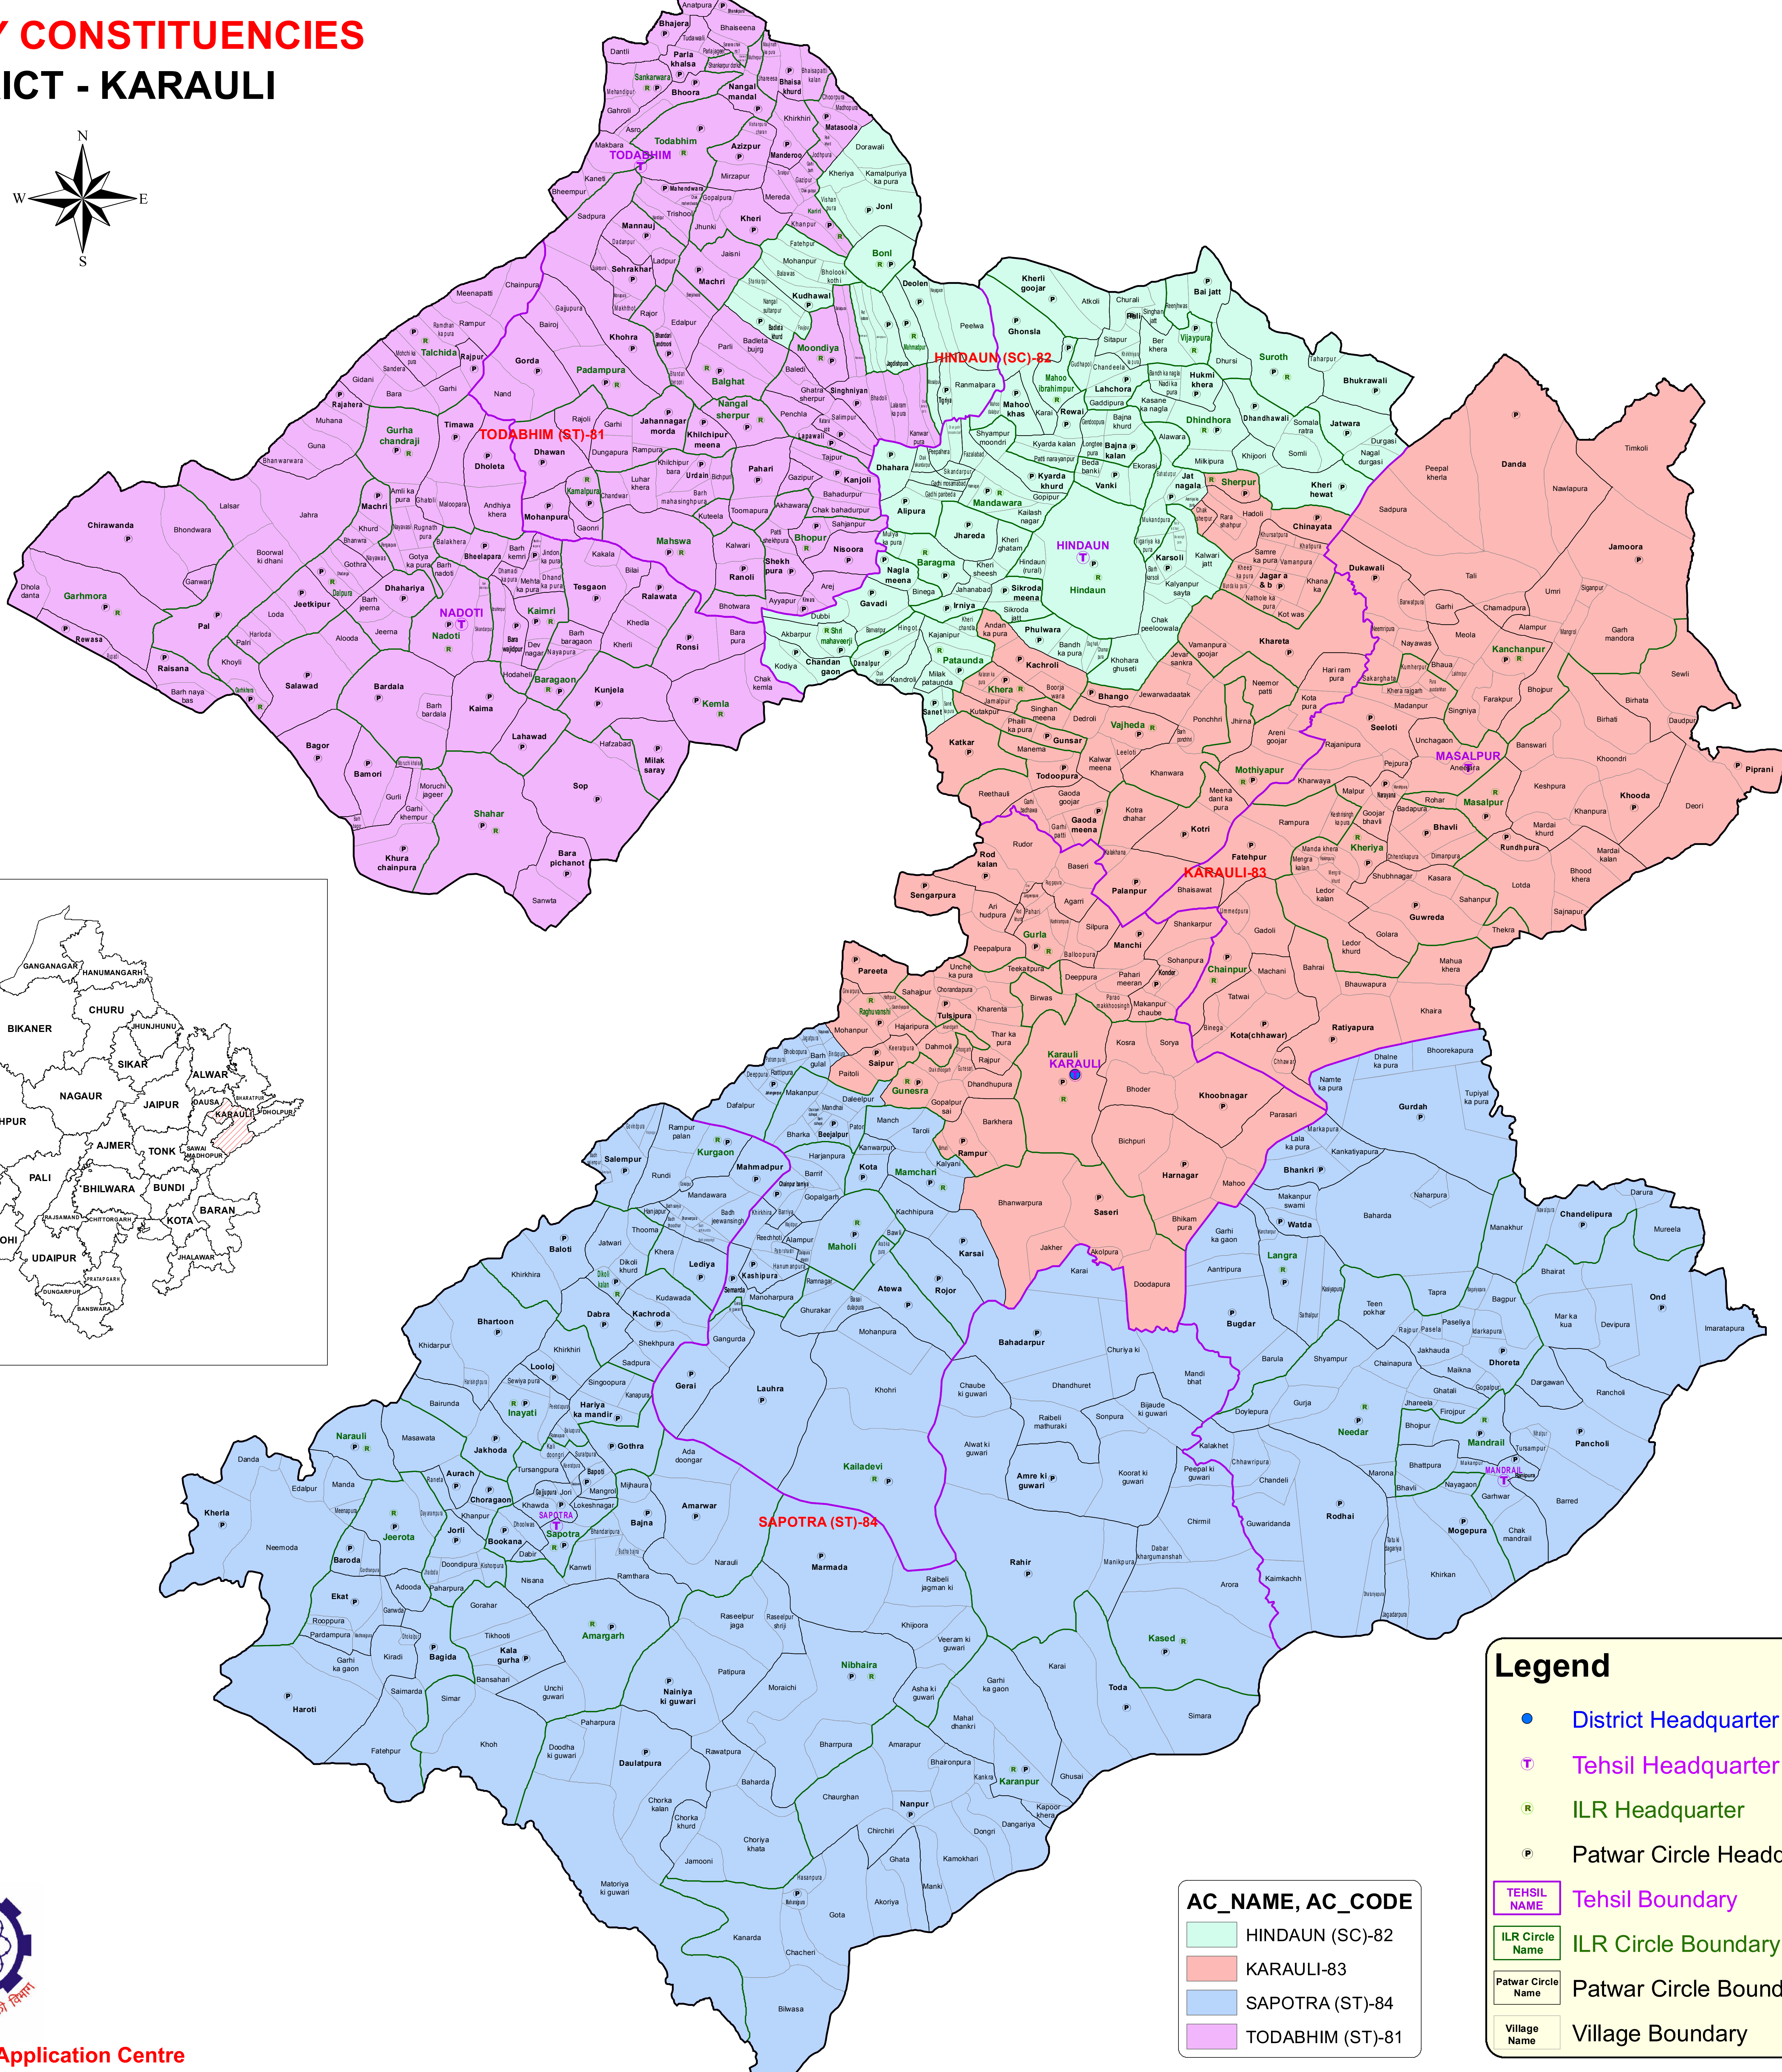

ASSEMBLY CONSTITUENCIES

DISTRICT - KARAU LI

Legend

- District Headquarter
- ⊕ Tehsil Headquarter
- Ⓡ ILR Headquarter
- Ⓟ Patwar Circle Headquarter
- Tehsil Boundary
- ILR Circle Boundary
- Patwar Circle Boundary
- Village Boundary

AC_NAME	AC_CODE
HINDAUN (SC)-82	
KARAU LI-83	
SAPOTRA (ST)-84	
TODABHIM (ST)-81	