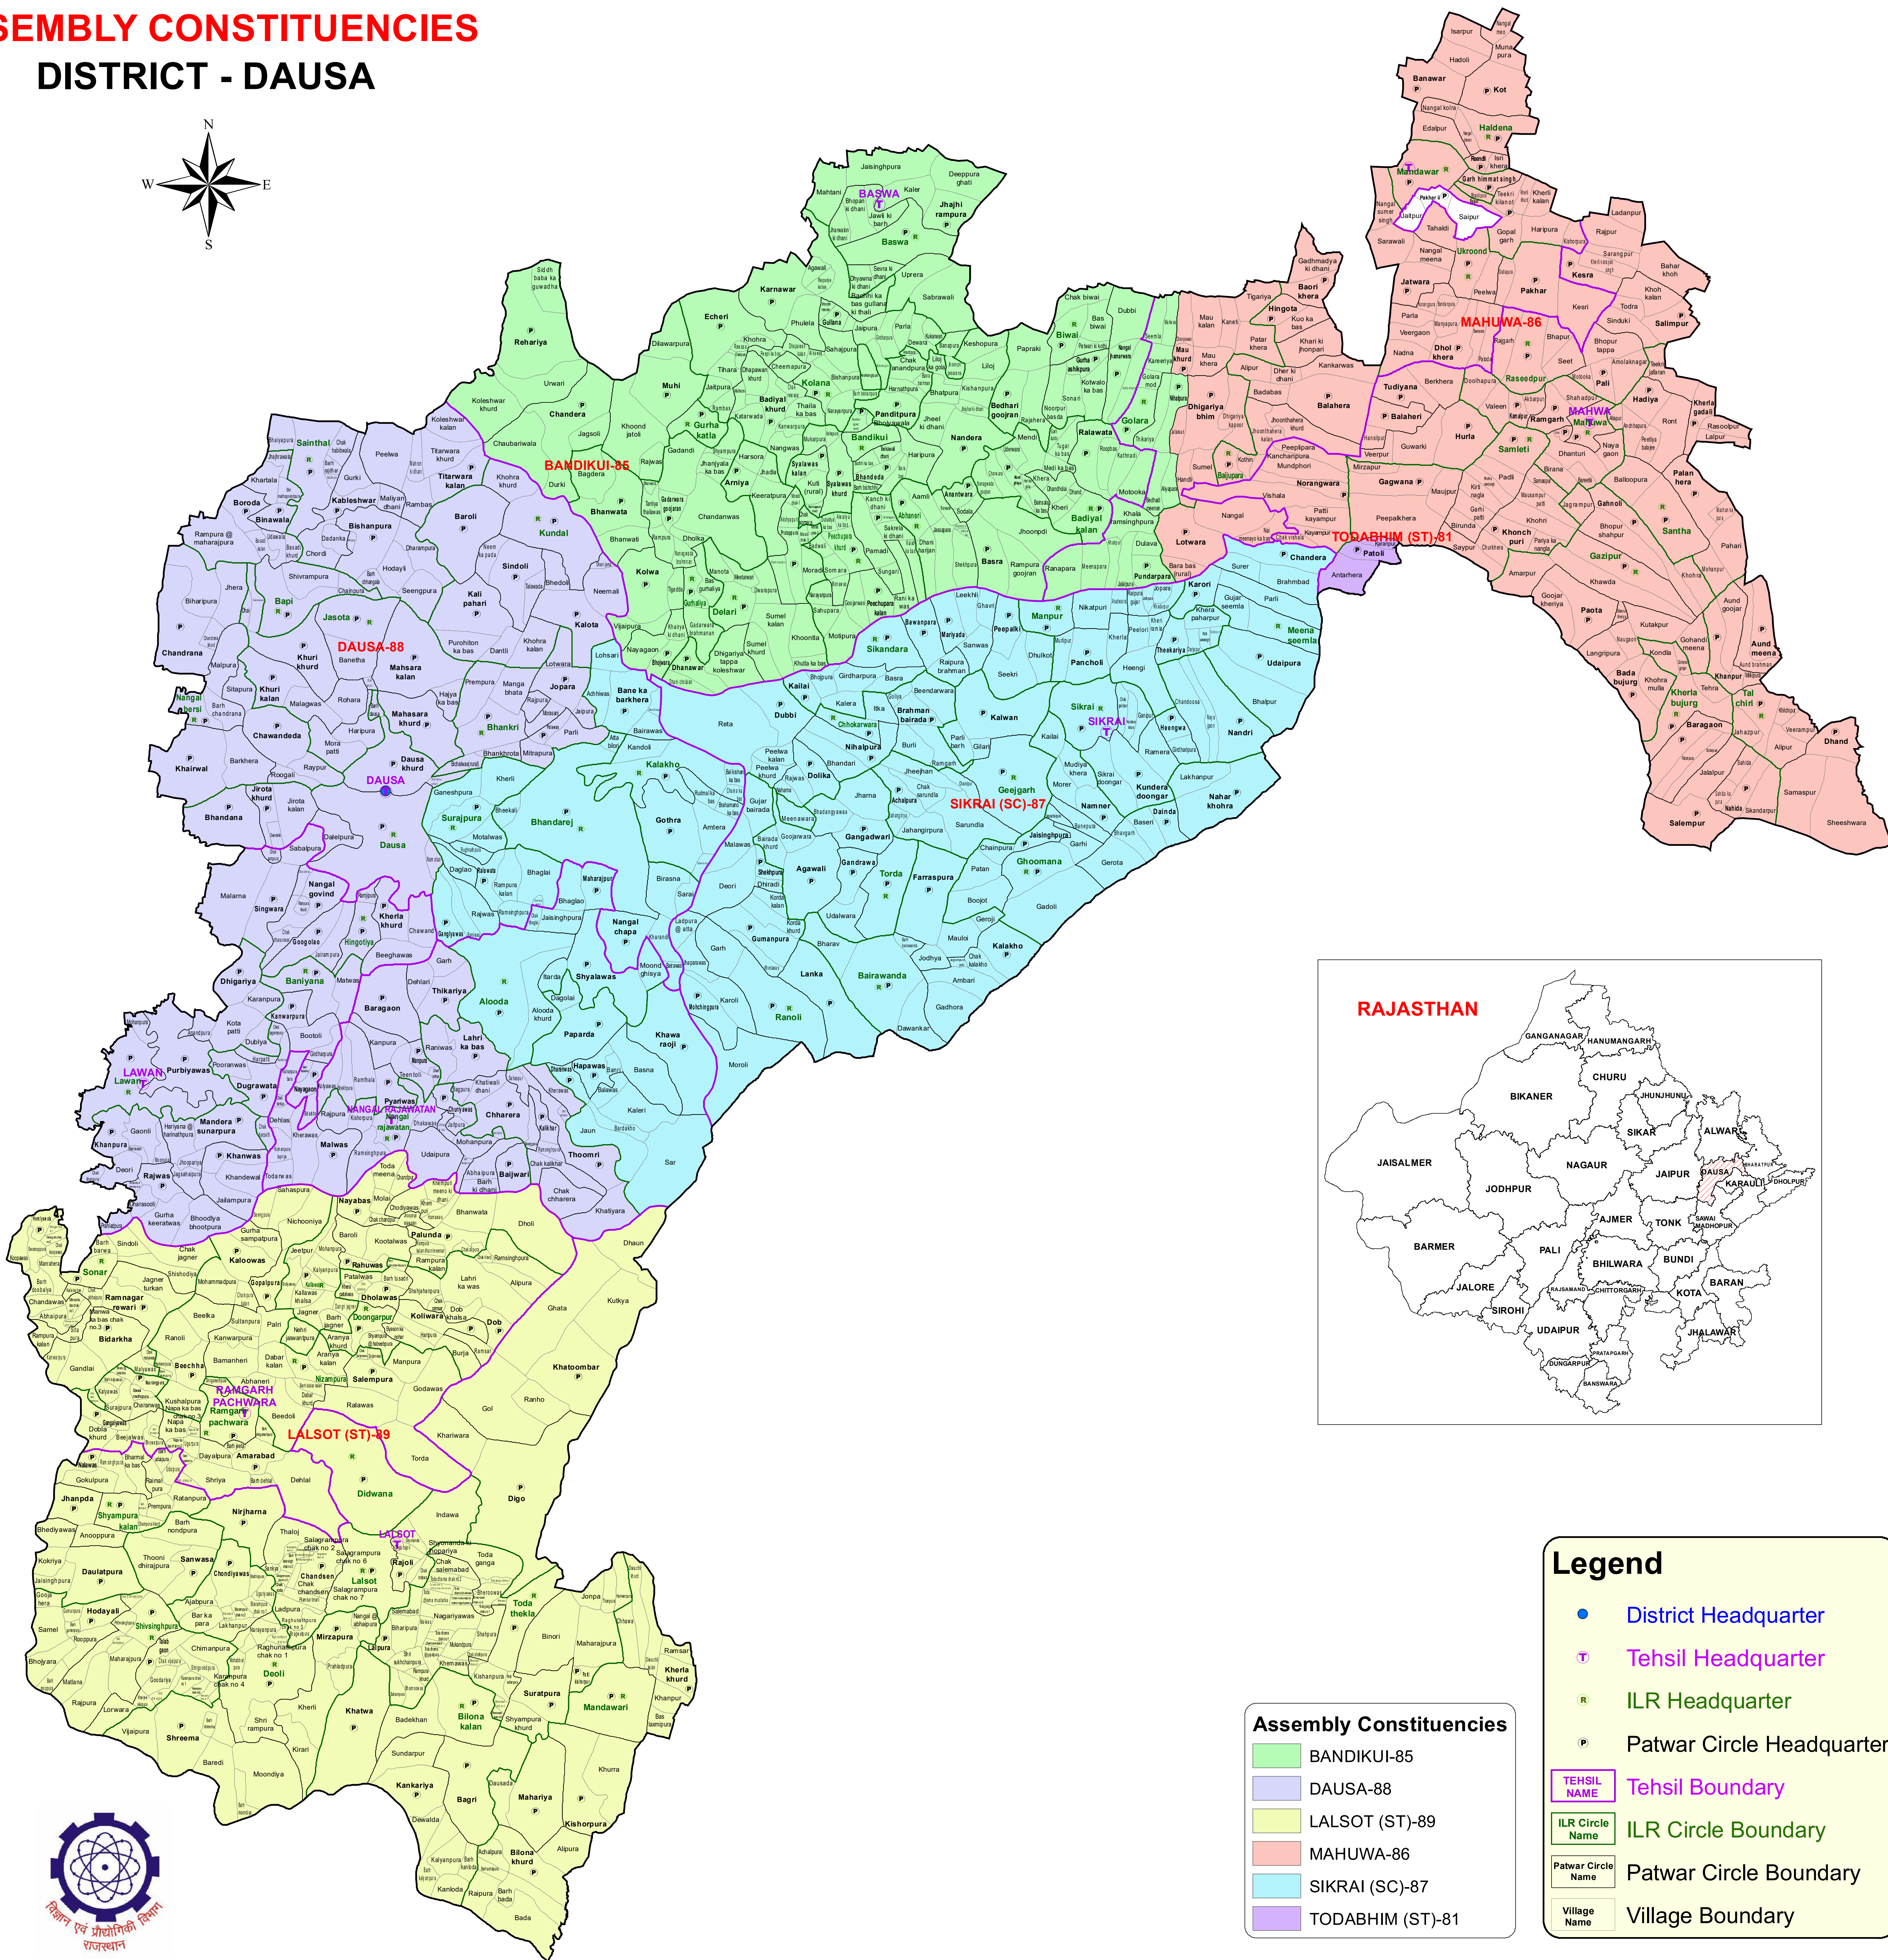

ASSEMBLY CONSTITUENCIES

DISTRICT - DAUSA

Assembly Constituencies

	BANDIKUI-85
	DAUSA-88
	LALSOT (ST)-89
	MAHUWA-86
	SIKRAI (SC)-87
	TODABHIM (ST)-81

Legend

- District Headquarter
- ⊕ Tehsil Headquarter
- ⊙ ILR Headquarter
- ⊙ Patwar Circle Headquarter
- Tehsil Boundary
- ILR Circle Boundary
- Patwar Circle Boundary
- Village Boundary