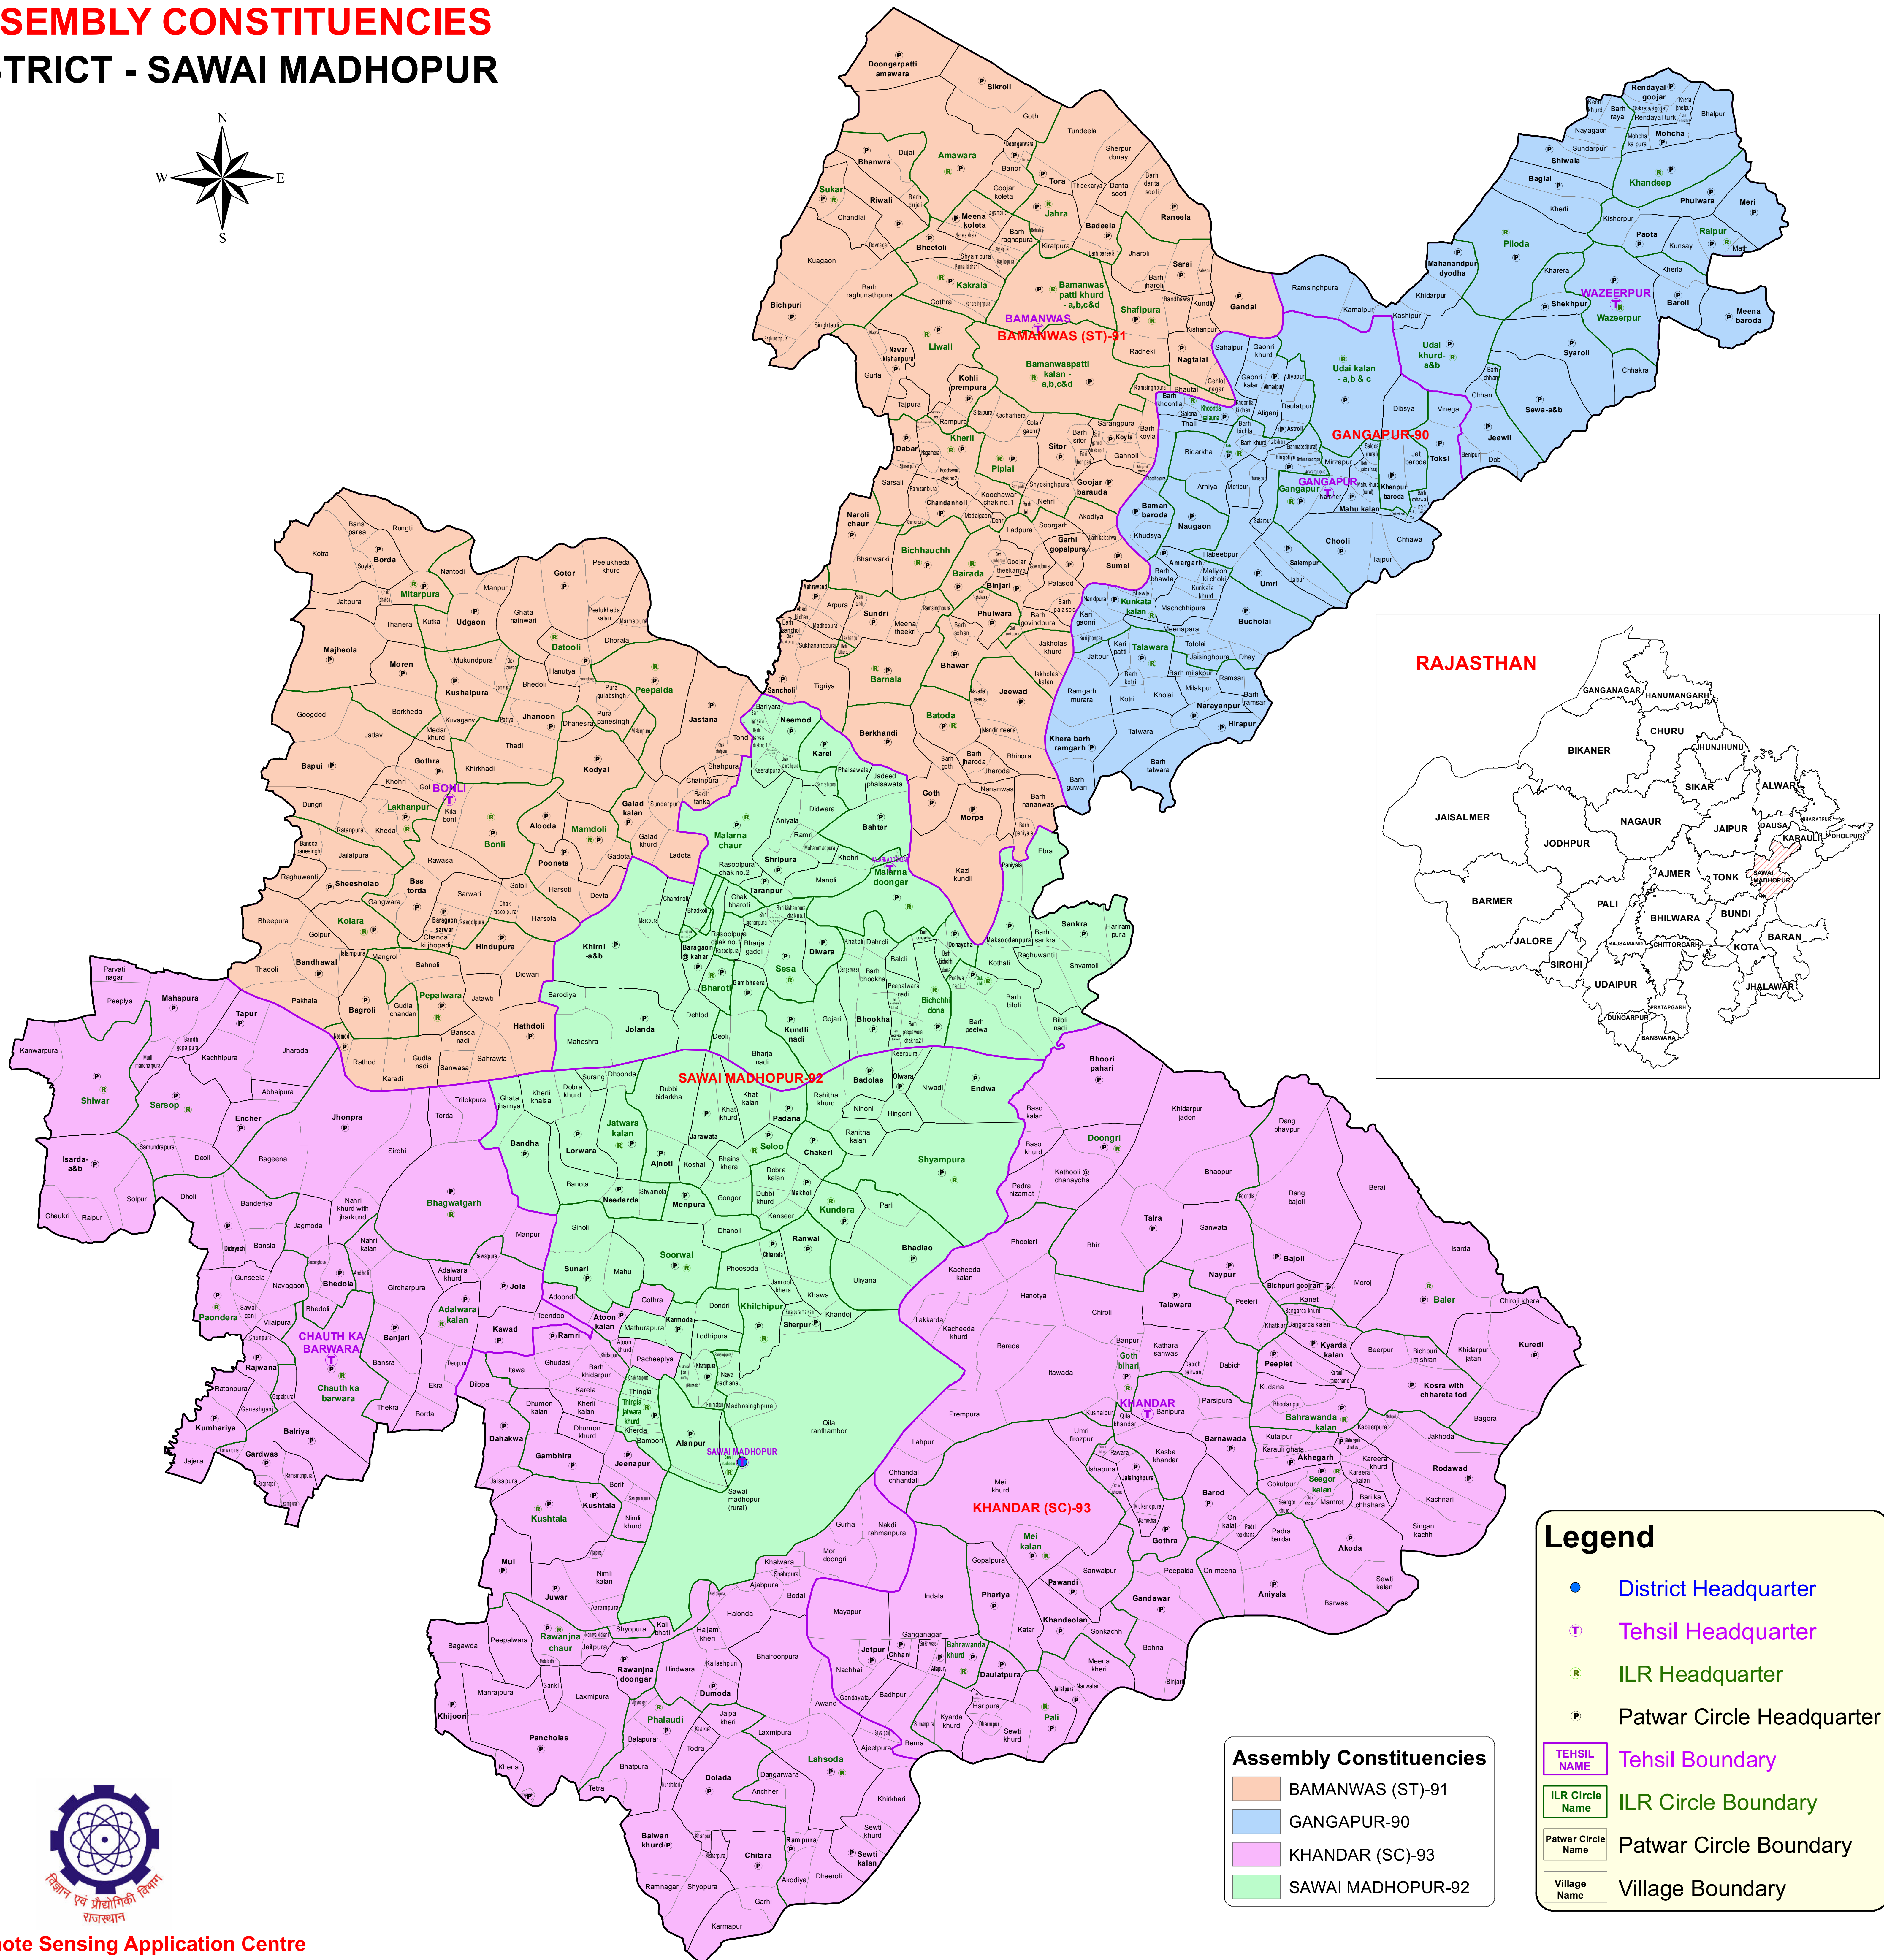

ASSEMBLY CONSTITUENCIES DISTRICT - SAWAI MADHOPUR

Legend

- District Headquarter
- ⊕ Tehsil Headquarter
- ⊕ ILR Headquarter
- ⊕ Patwar Circle Headquarter
- Tehsil Boundary
- ILR Circle Boundary
- Patwar Circle Boundary
- Village Boundary

Assembly Constituencies

- BAMANWAS (ST)-91
- GANGAPUR-90
- KHANDAR (SC)-93
- SAWAI MADHOPUR-92