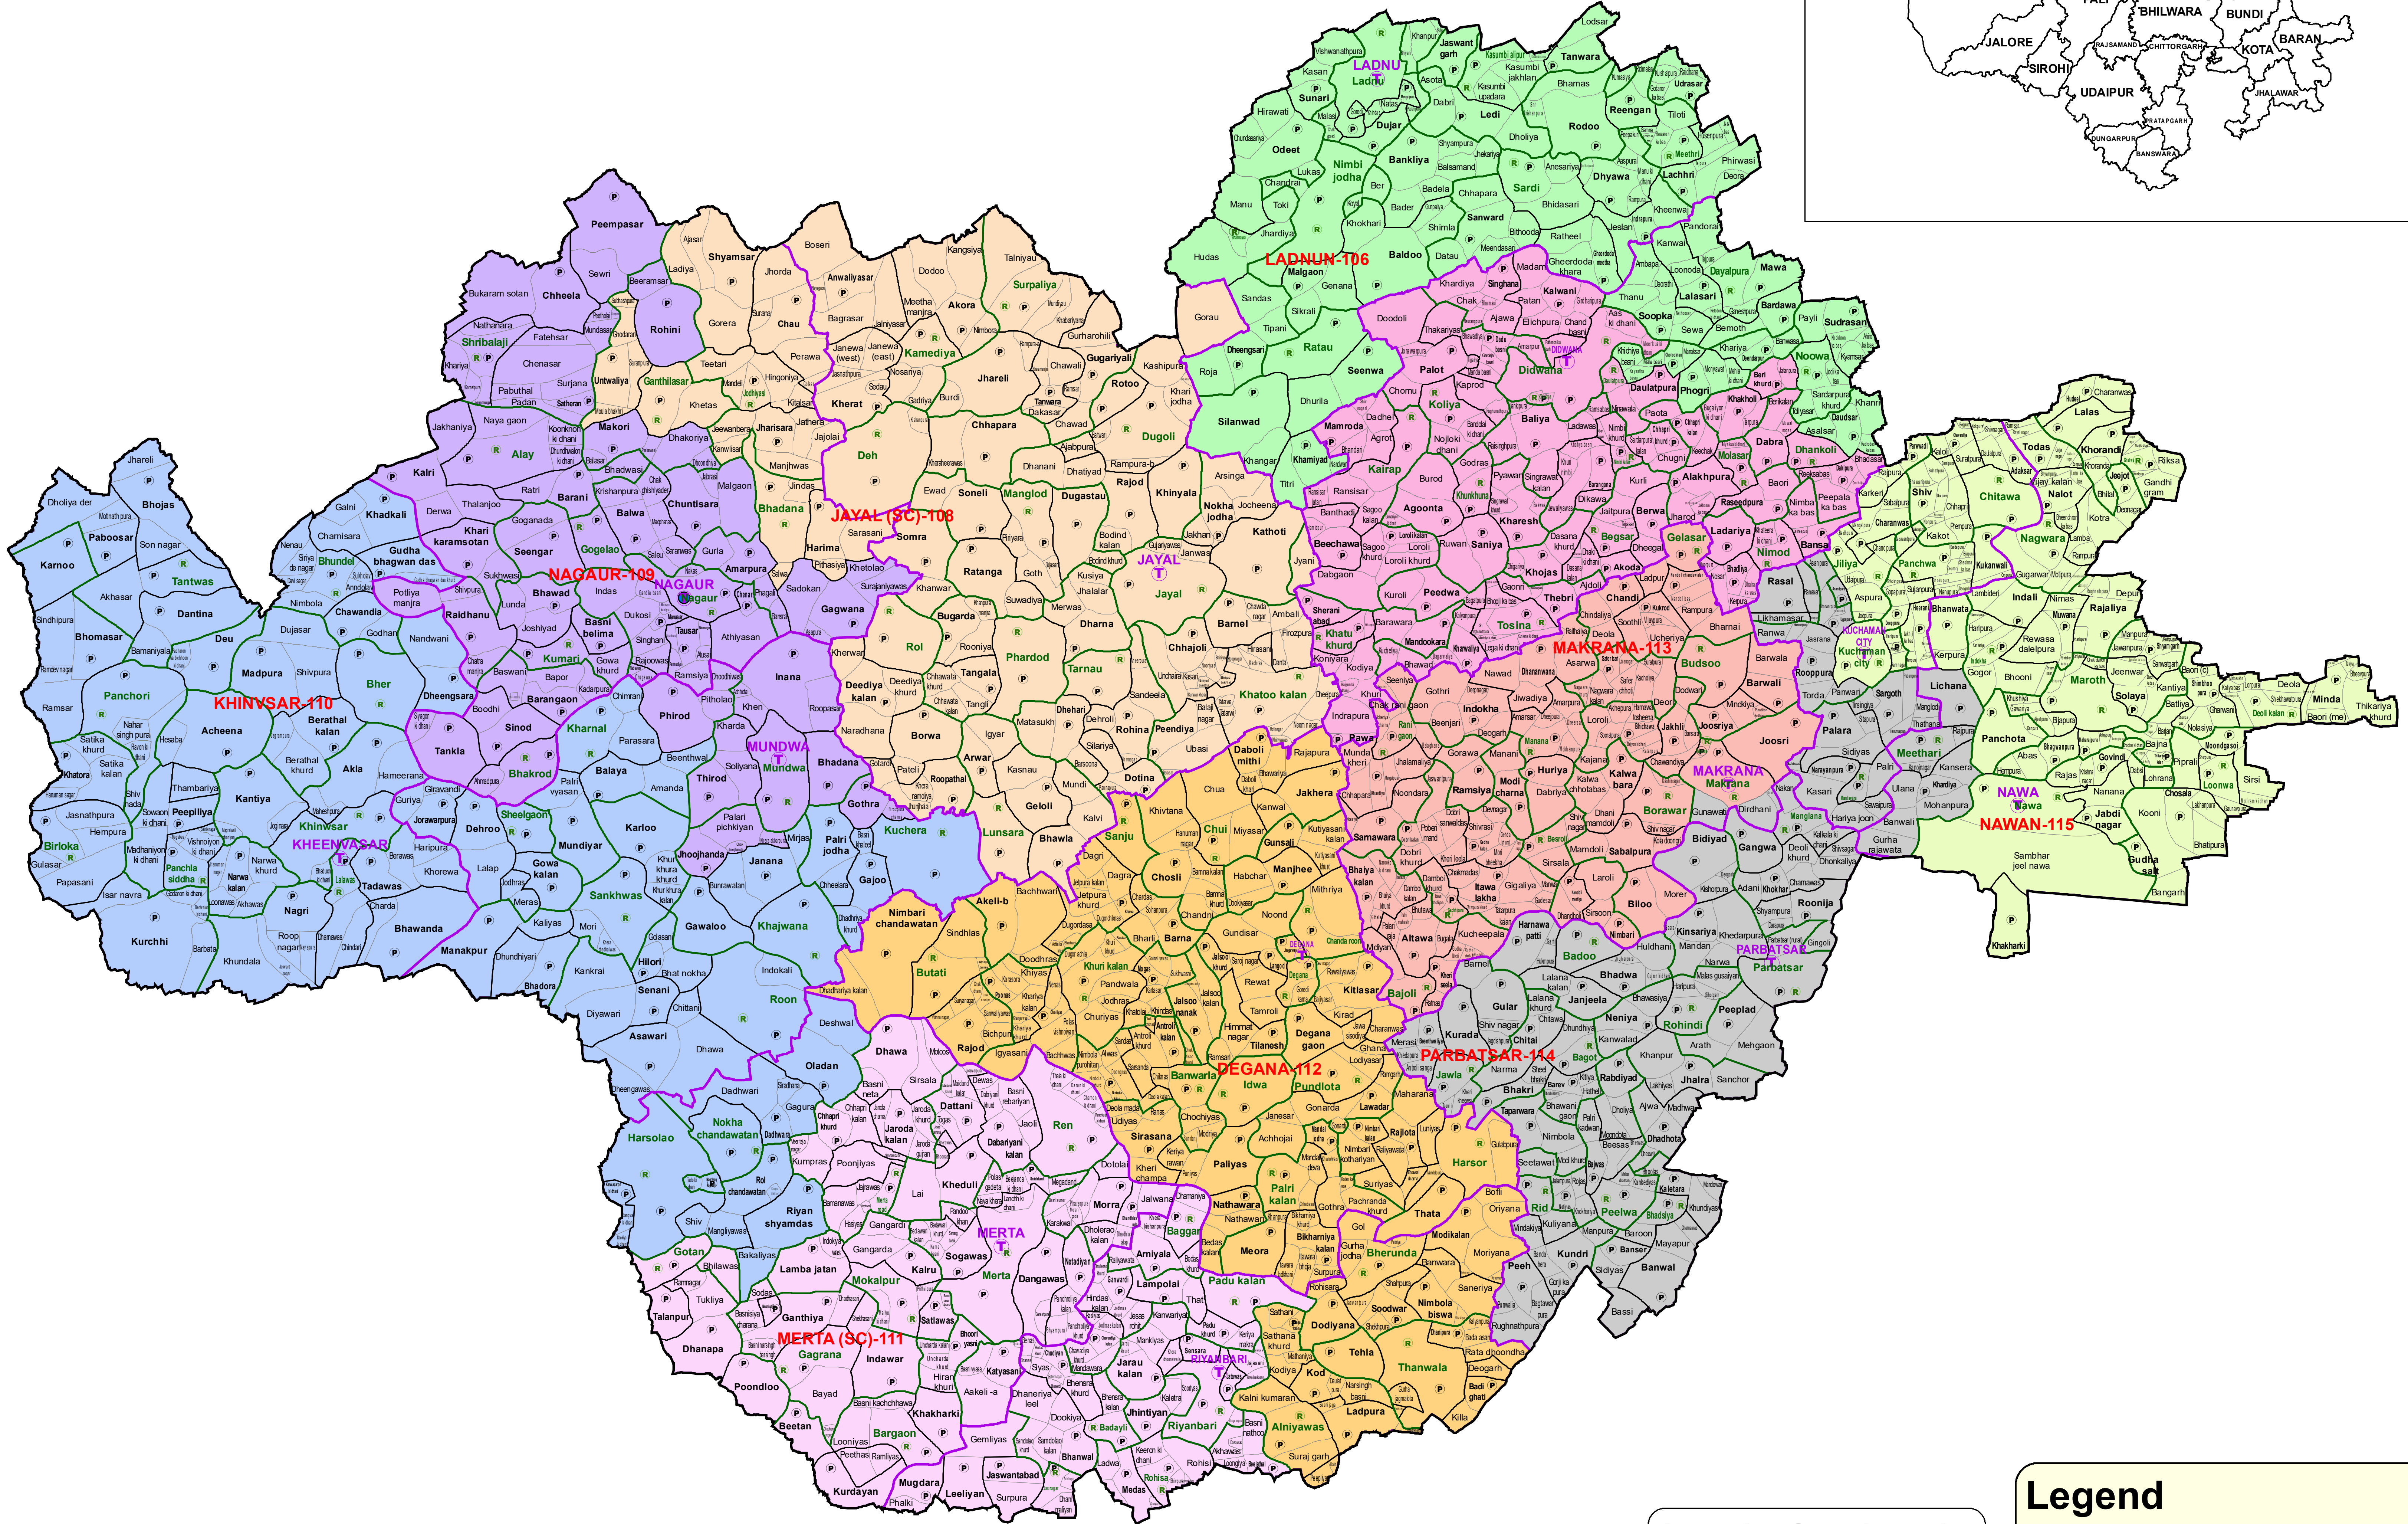

ASSEMBLY CONSTITUENCIES

DISTRICT - NAGOUR

Assembly Constituencies	
	DEEDWANA-107
	DEGANA-112
	JAYAL (SC)-108
	KHINVSAR-110
	LADNUN-106
	MAKRANA-113
	MERTA (SC)-111
	NAGOUR-109
	NAWAN-115
	PARBATSAR-114

Legend	
●	District Headquarter
⊕	Tehsil Headquarter
Ⓜ	ILR Headquarter
Ⓜ	Patwar Circle Headquarter
TEHSIL NAME	Tehsil Boundary
ILR Circle	ILR Circle Boundary
Patwar Circle Name	Patwar Circle Boundary
Village Name	Village Boundary