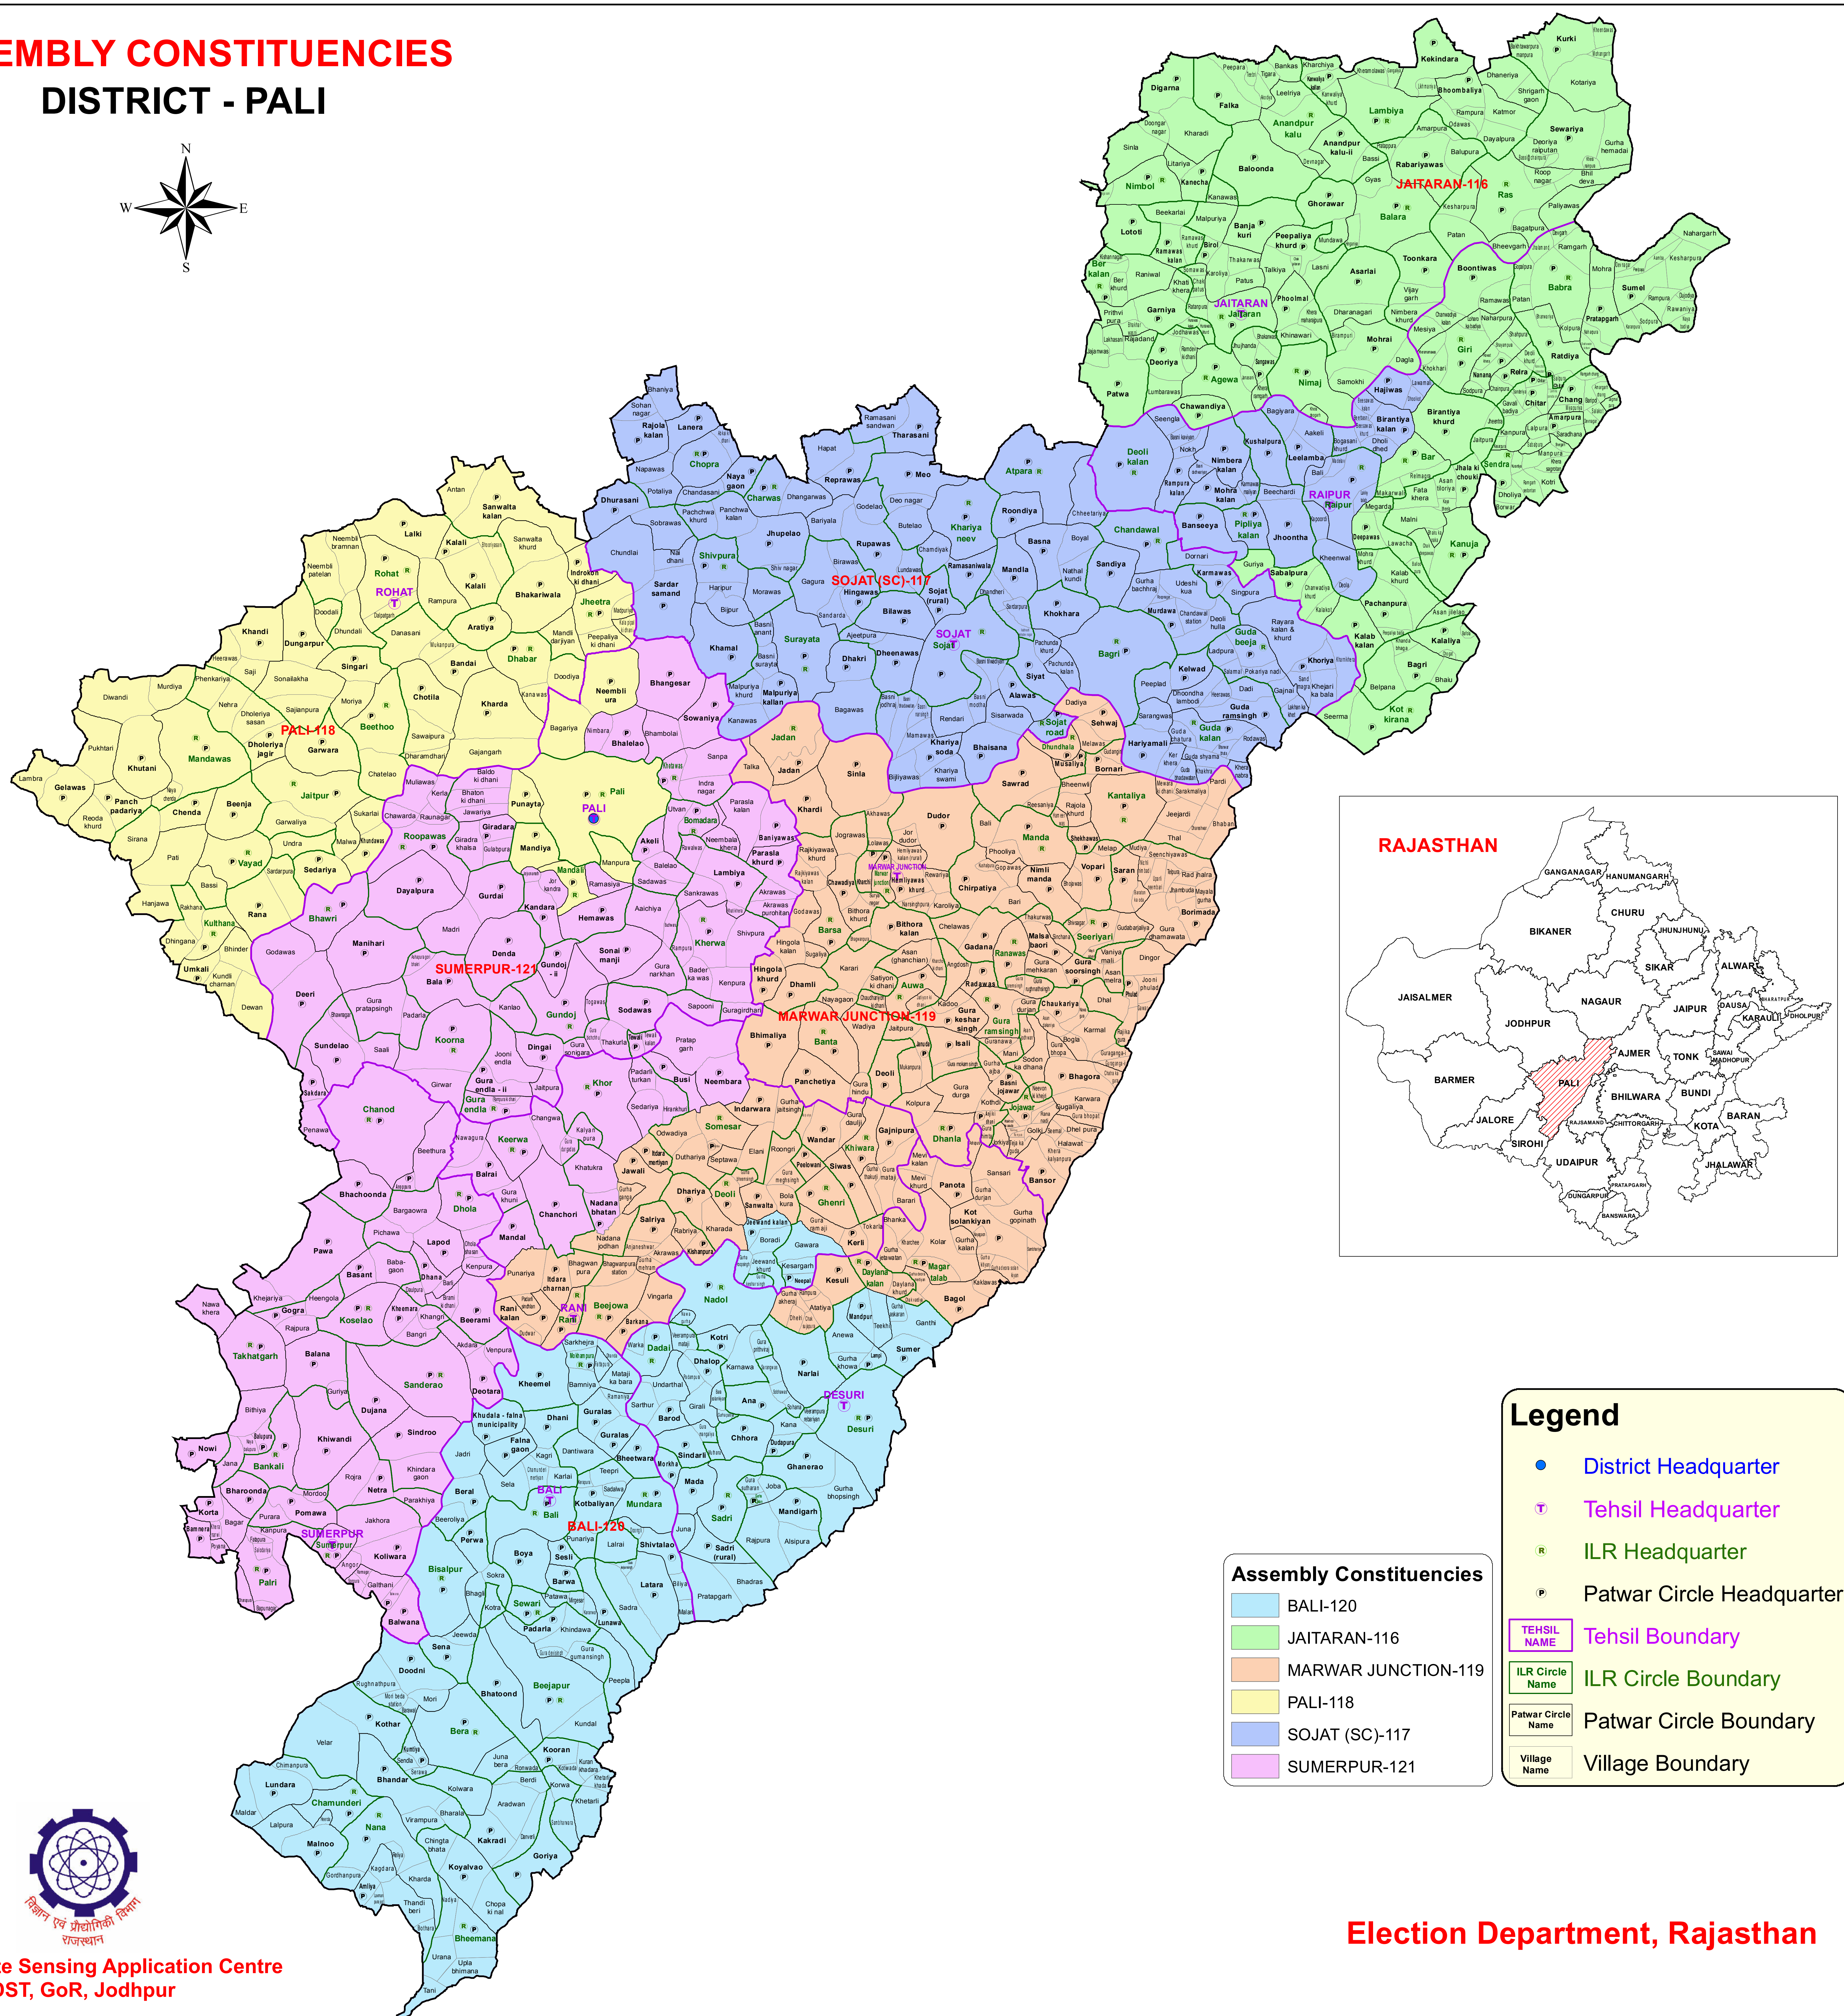

ASSEMBLY CONSTITUENCIES

DISTRICT - PALI

RAJASTHAN

Legend

- District Headquarter
 - ⊕ Tehsil Headquarter
 - Ⓡ ILR Headquarter
 - Ⓟ Patwar Circle Headquarter
 - TEHSIL NAME Tehsil Boundary
 - ILR Circle Name ILR Circle Boundary
 - Patwar Circle Name Patwar Circle Boundary
 - Village Name Village Boundary
-
- #### Assembly Constituencies
- BALI-120
 - JAITARAN-116
 - MARWAR JUNCTION-119
 - PALI-118
 - SOJAT (SC)-117
 - SUMERPUR-121