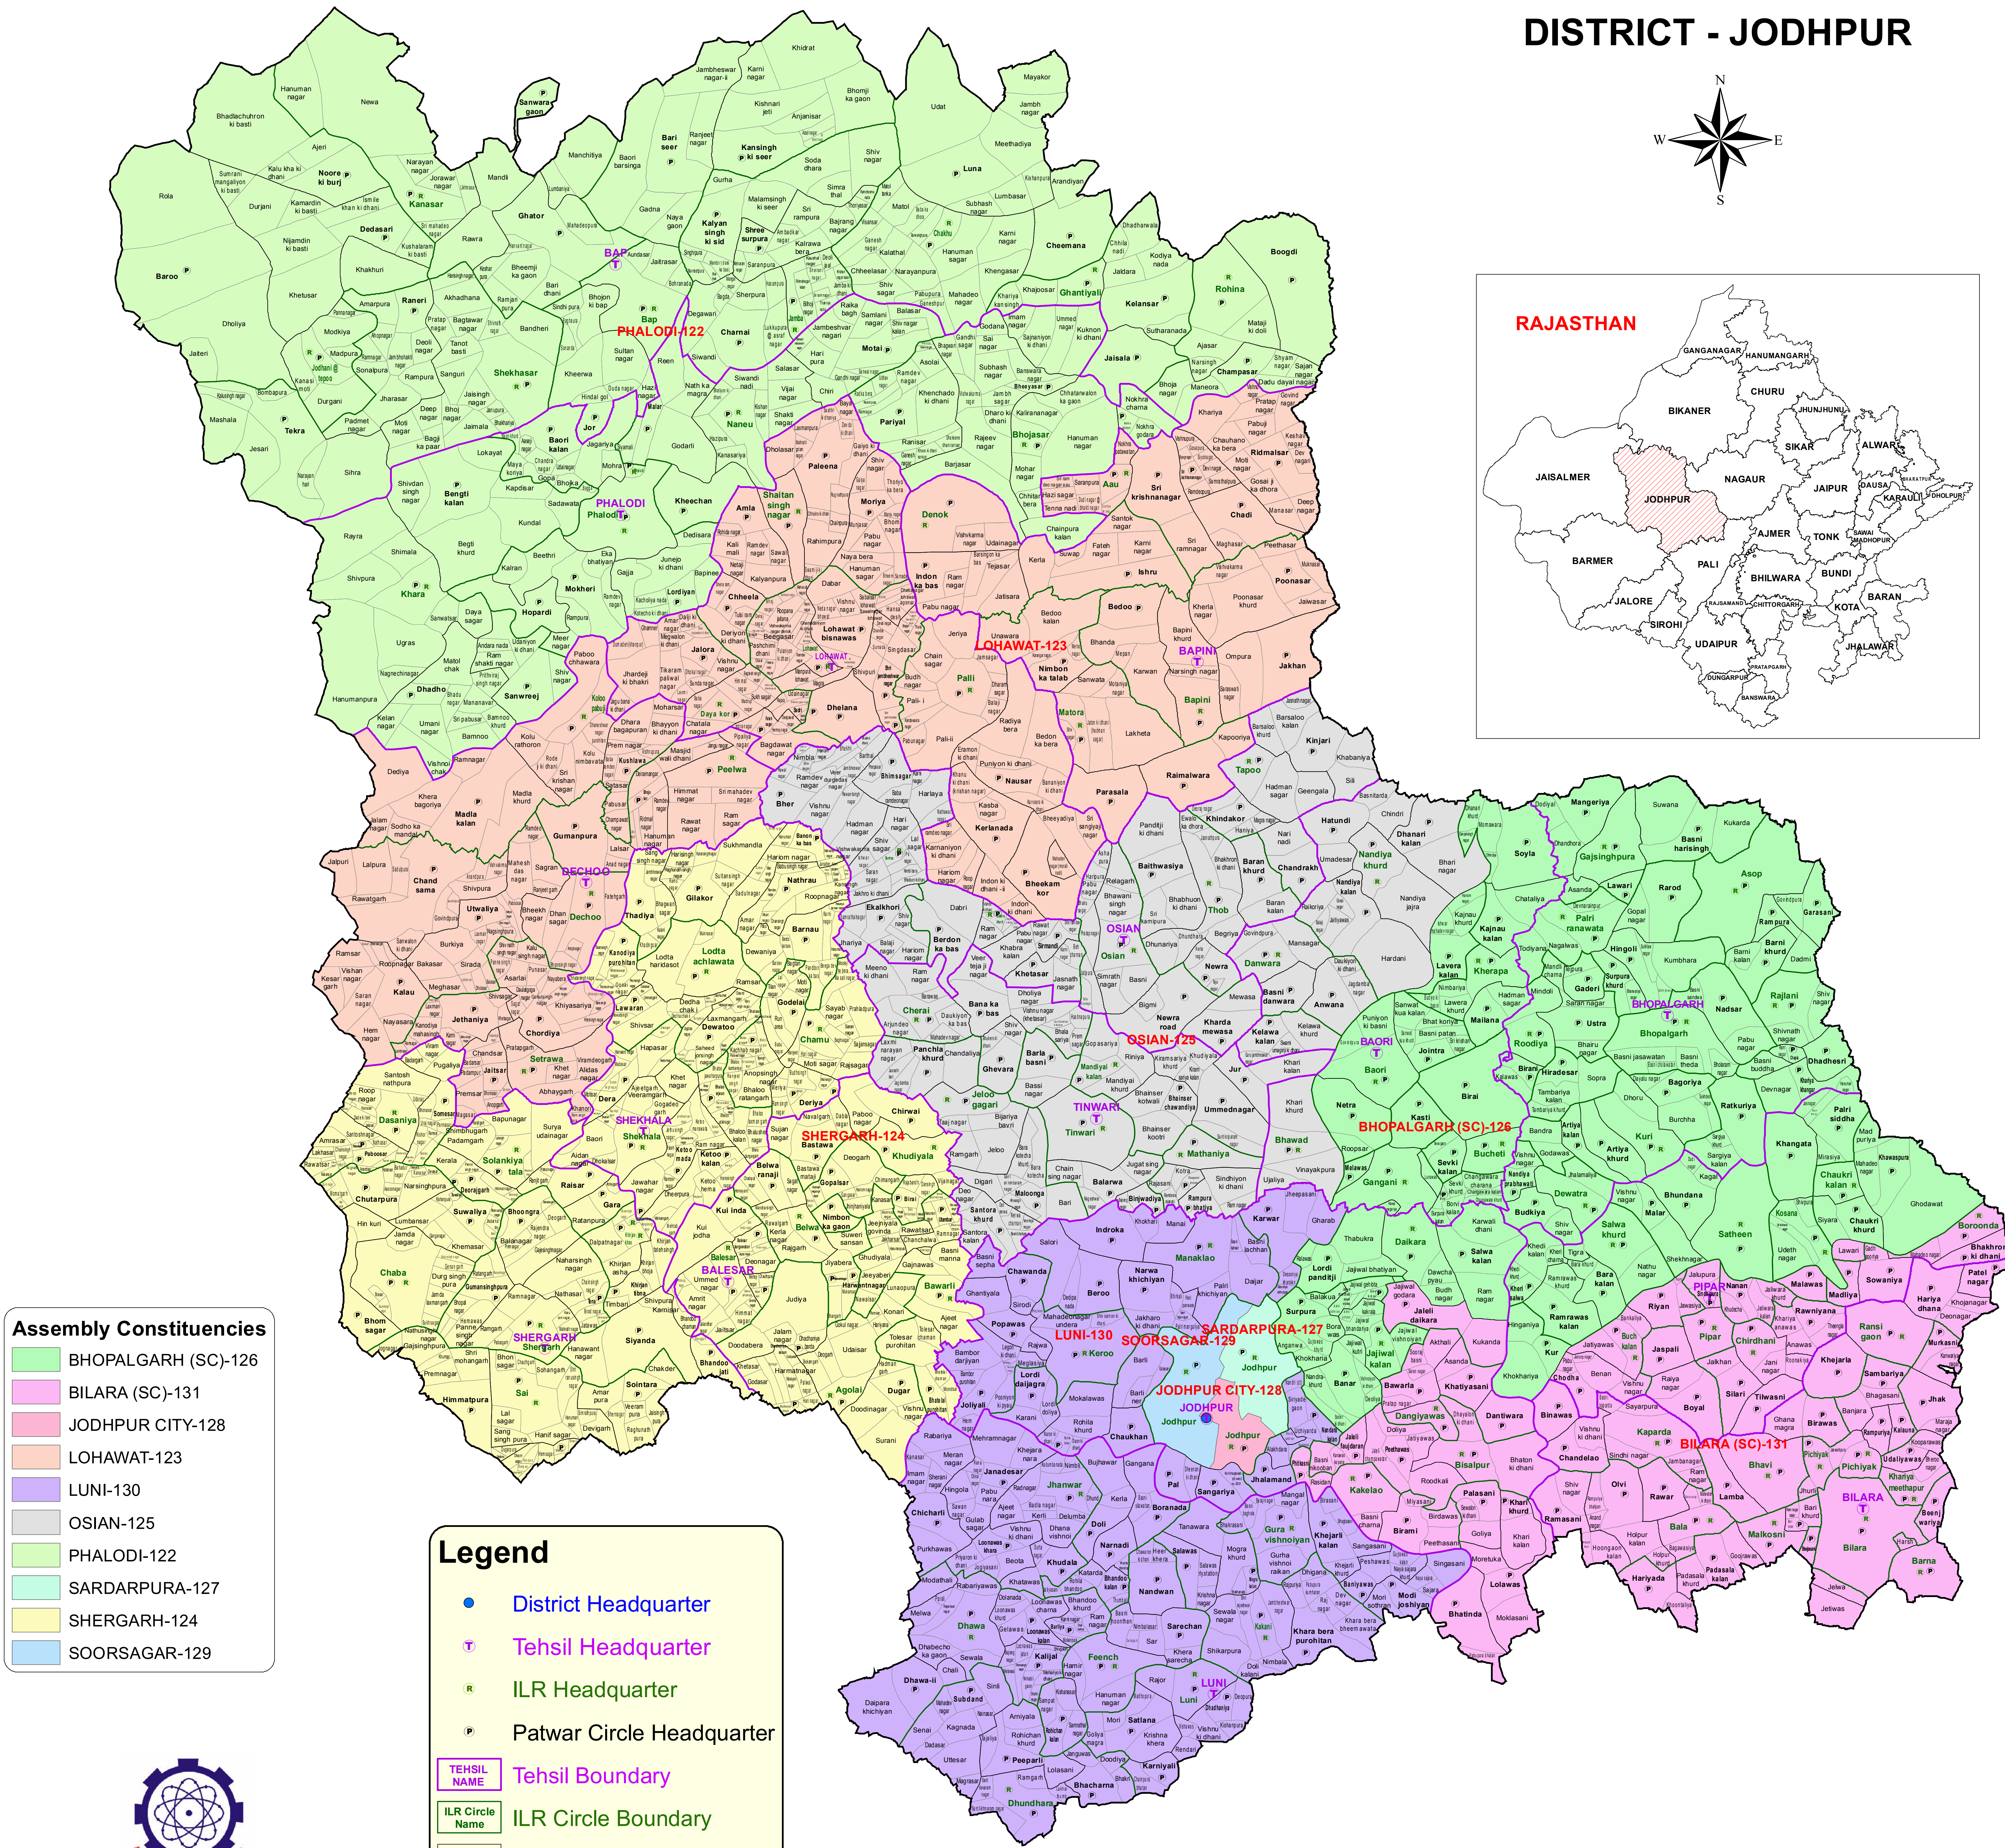

ASSEMBLY CONSTITUENCIES DISTRICT - JODHPUR

- Assembly Constituencies**
- BHOPALGARH (SC)-126
 - BILARA (SC)-131
 - JODHPUR CITY-128
 - LOHAWAT-123
 - LUNI-130
 - OSIAN-125
 - PHALODI-122
 - SARDARPURA-127
 - SHERGARH-124
 - SOORSAGAR-129

Legend

- District Headquarter
- ⦿ Tehsil Headquarter
- ⦿ ILR Headquarter
- ⦿ Patwar Circle Headquarter
- TEHSIL NAME Tehsil Boundary
- ILR Circle Name ILR Circle Boundary
- Patwar Circle Name Patwar Circle Boundary
- Village Name Village Boundary