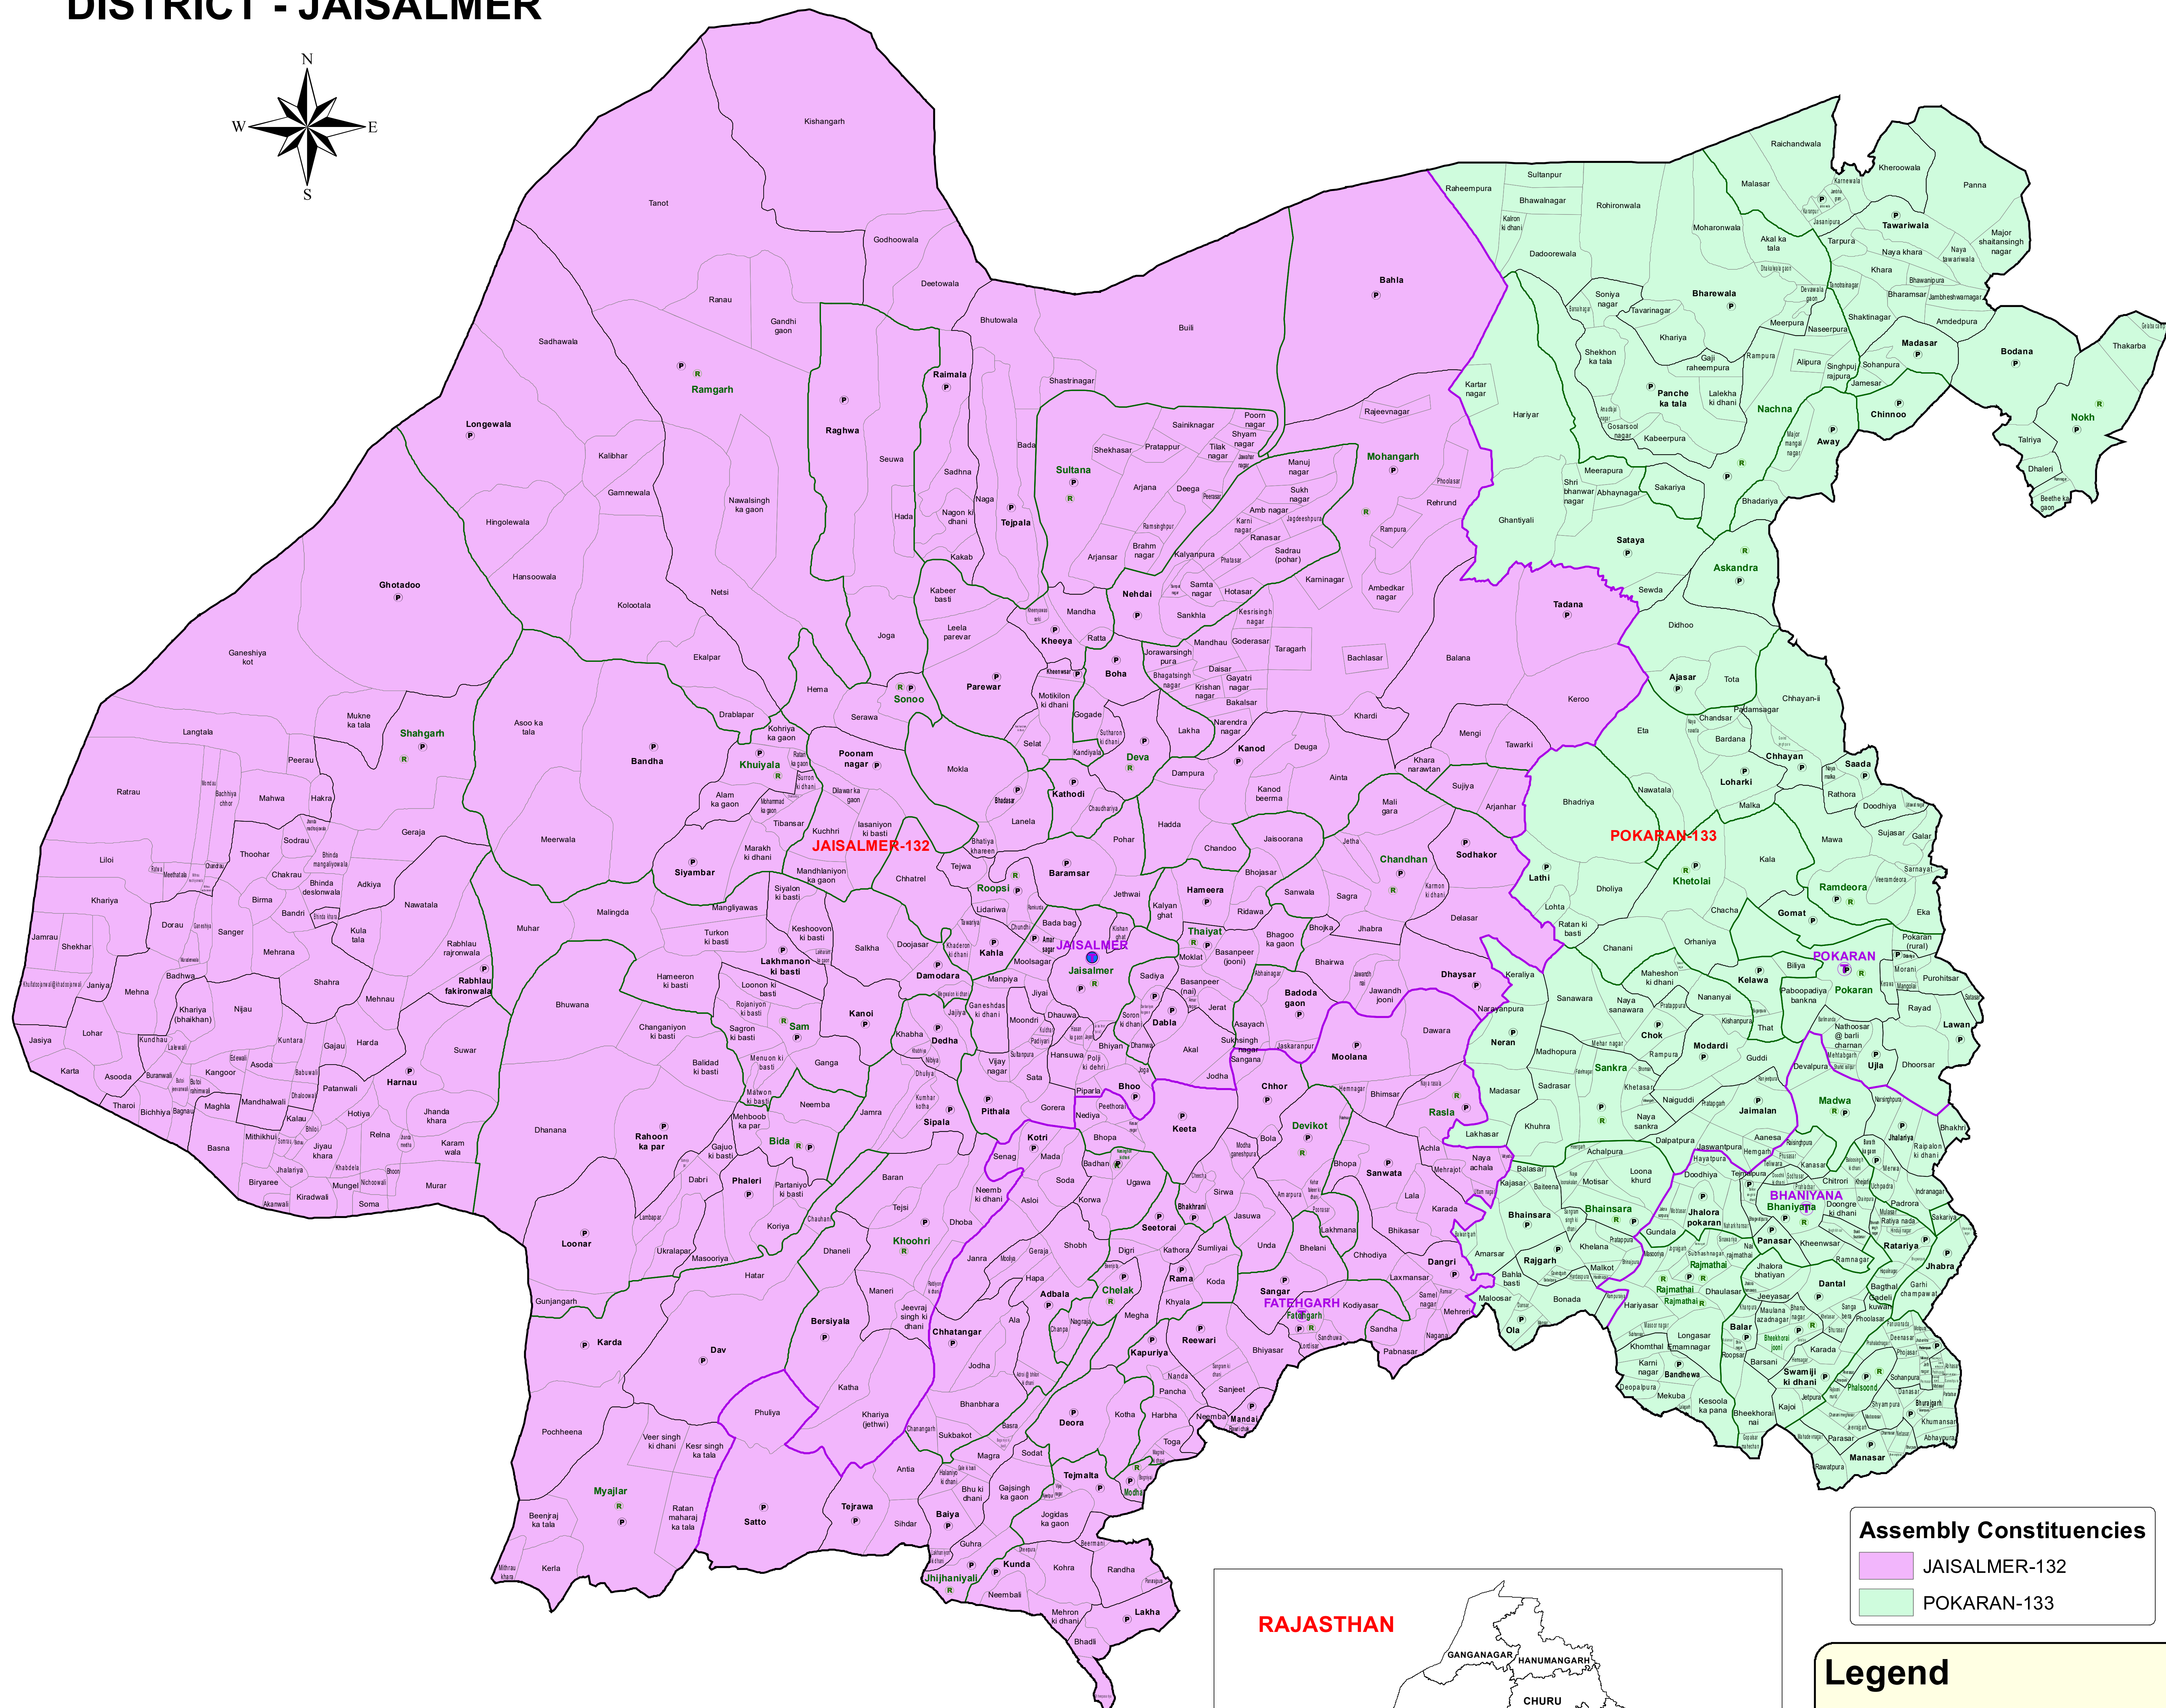

ASSEMBLY CONSTITUENCIES

DISTRICT - JAISALMER

Assembly Constituencies

- JAISALMER-132
- POKARAN-133

Legend

- District Headquarter
- Tehsil Headquarter
- ILR Headquarter
- Patwar Circle Headquarter
- Tehsil Boundary
- ILR Circle Boundary
- Patwar Circle Boundary
- Village Boundary