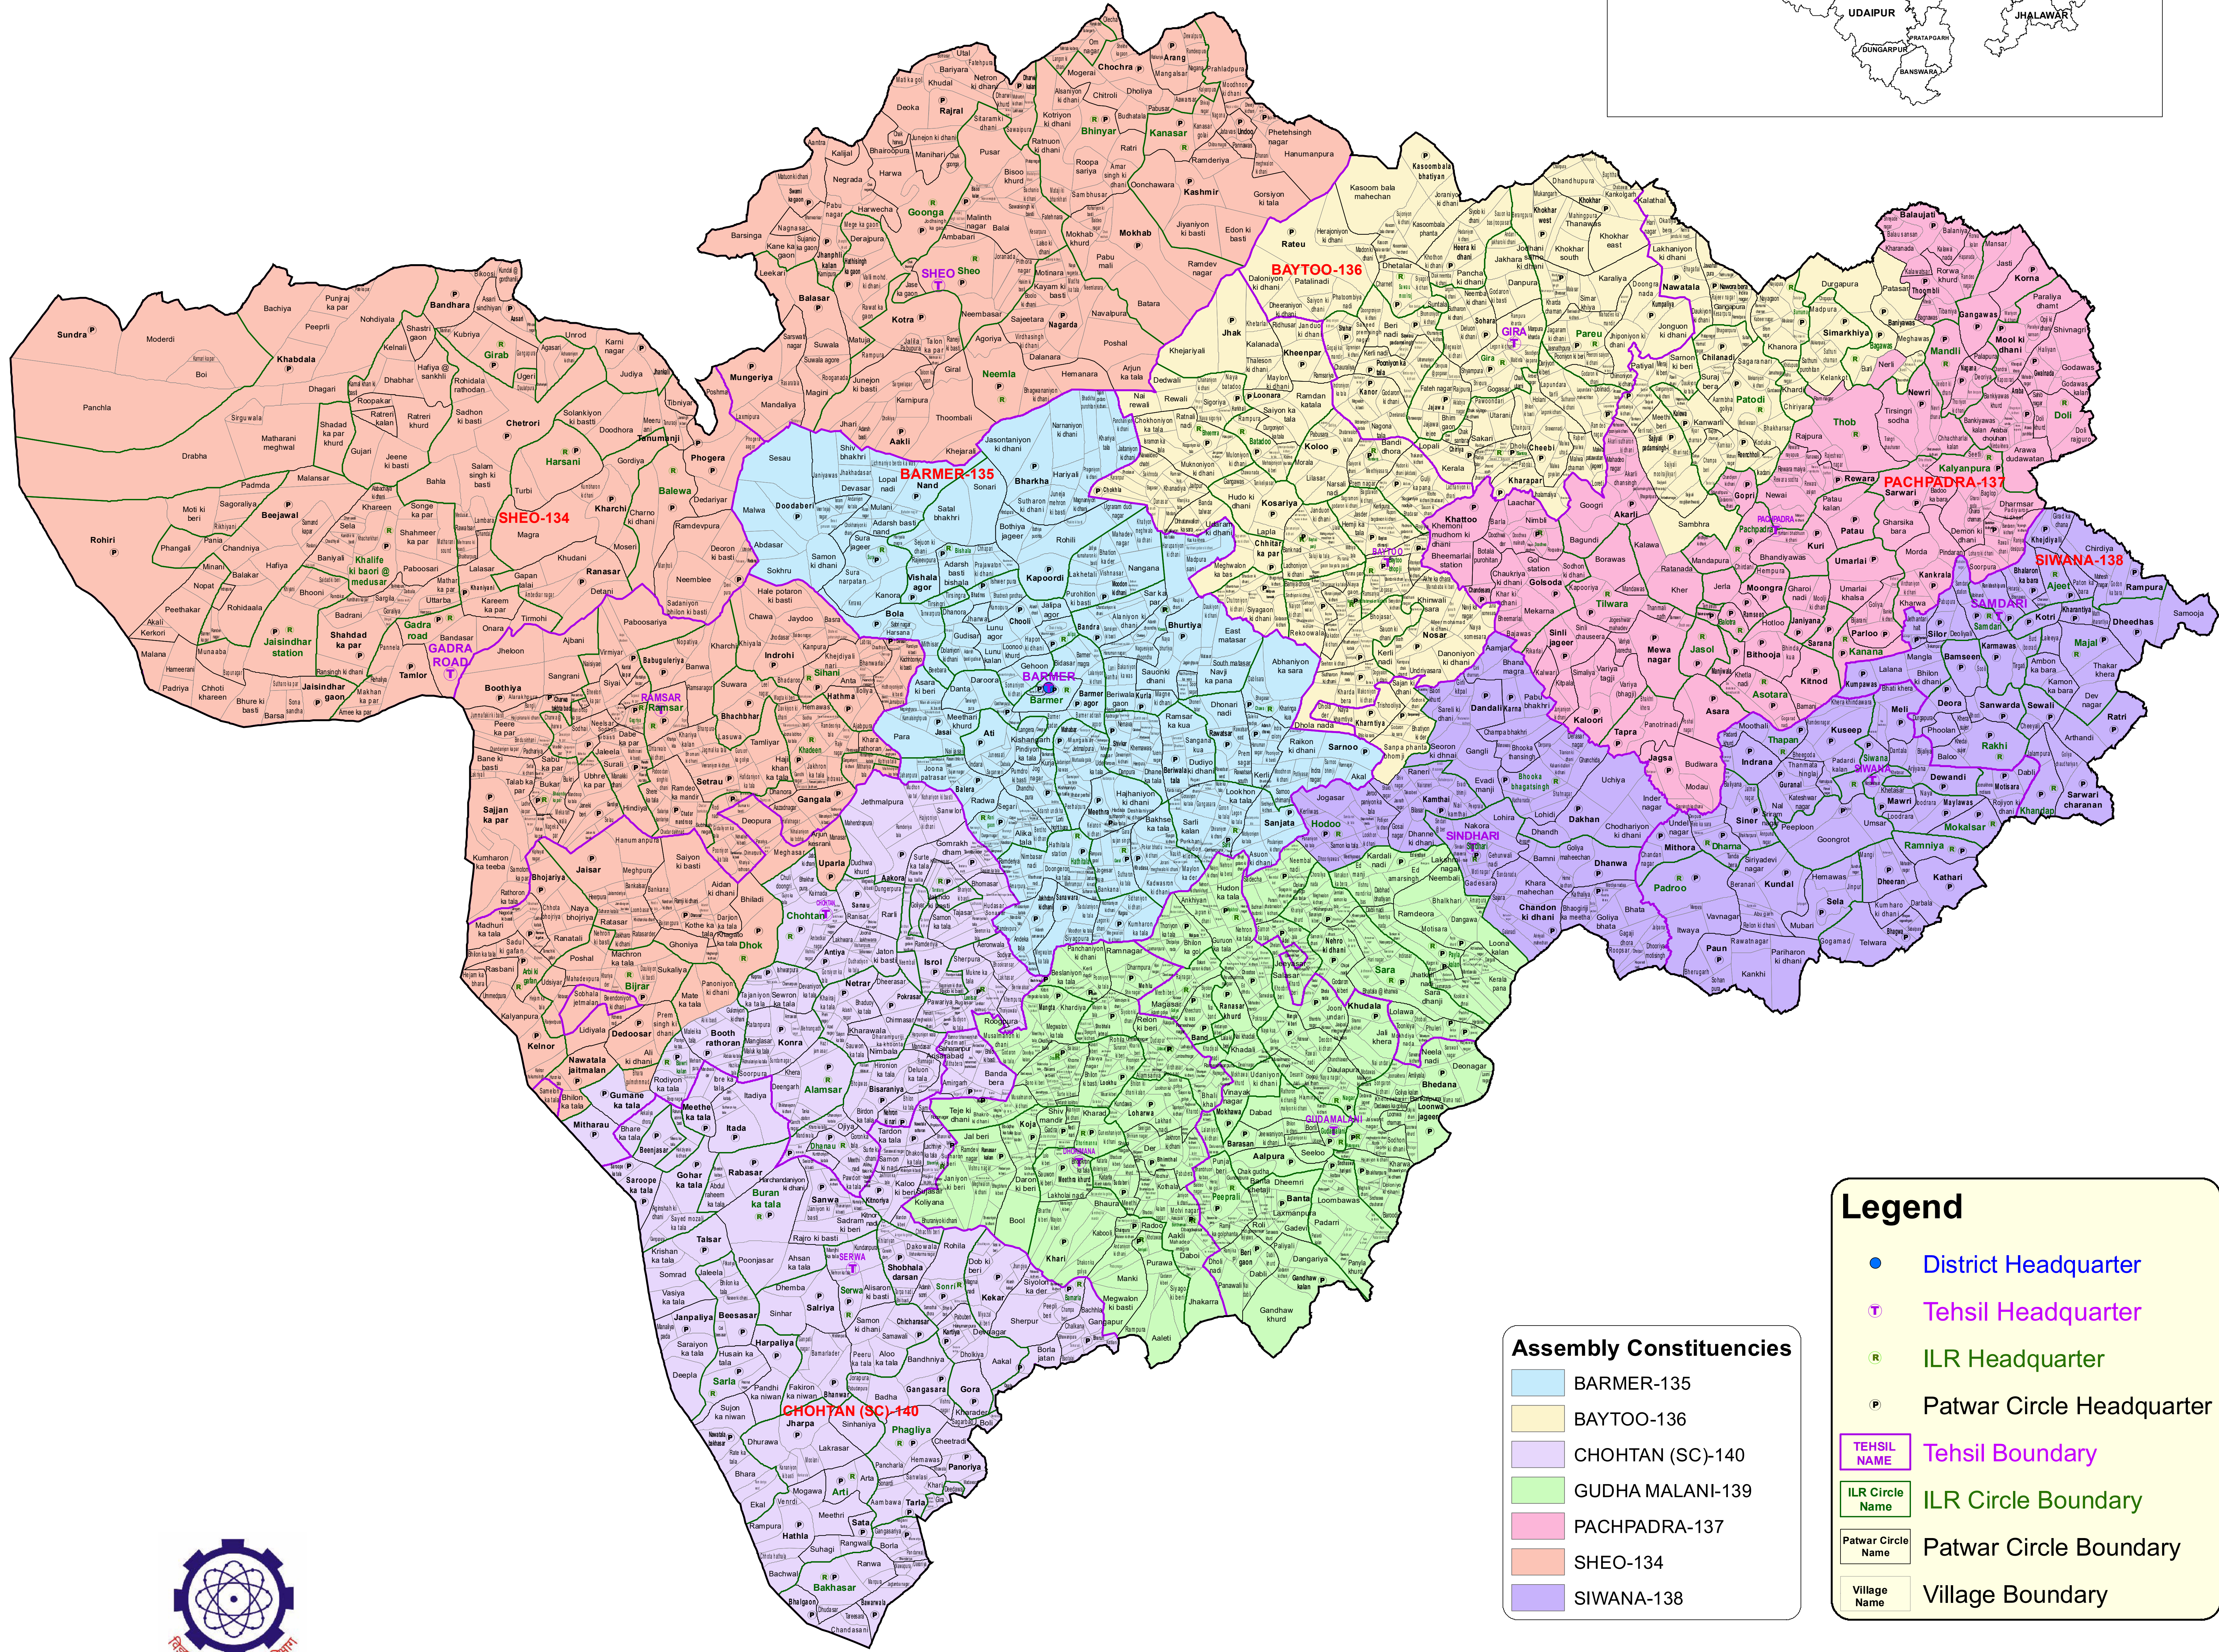

ASSEMBLY CONSTITUENCIES

DISTRICT - BARMER

Assembly Constituencies

Light Blue	BARMER-135
Yellow	BAYTOO-136
Light Purple	CHOHTAN (SC)-140
Light Green	GUDHA MALANI-139
Pink	PACHPADRA-137
Orange	SHEO-134
Purple	SIWANA-138

Legend

Blue dot	District Headquarter
Purple T symbol	Tehsil Headquarter
Green R symbol	ILR Headquarter
Pink P symbol	Patwar Circle Headquarter
Purple outline	Tehsil Boundary
Green outline	ILR Circle Boundary
Black outline	Patwar Circle Boundary
Thin black outline	Village Boundary