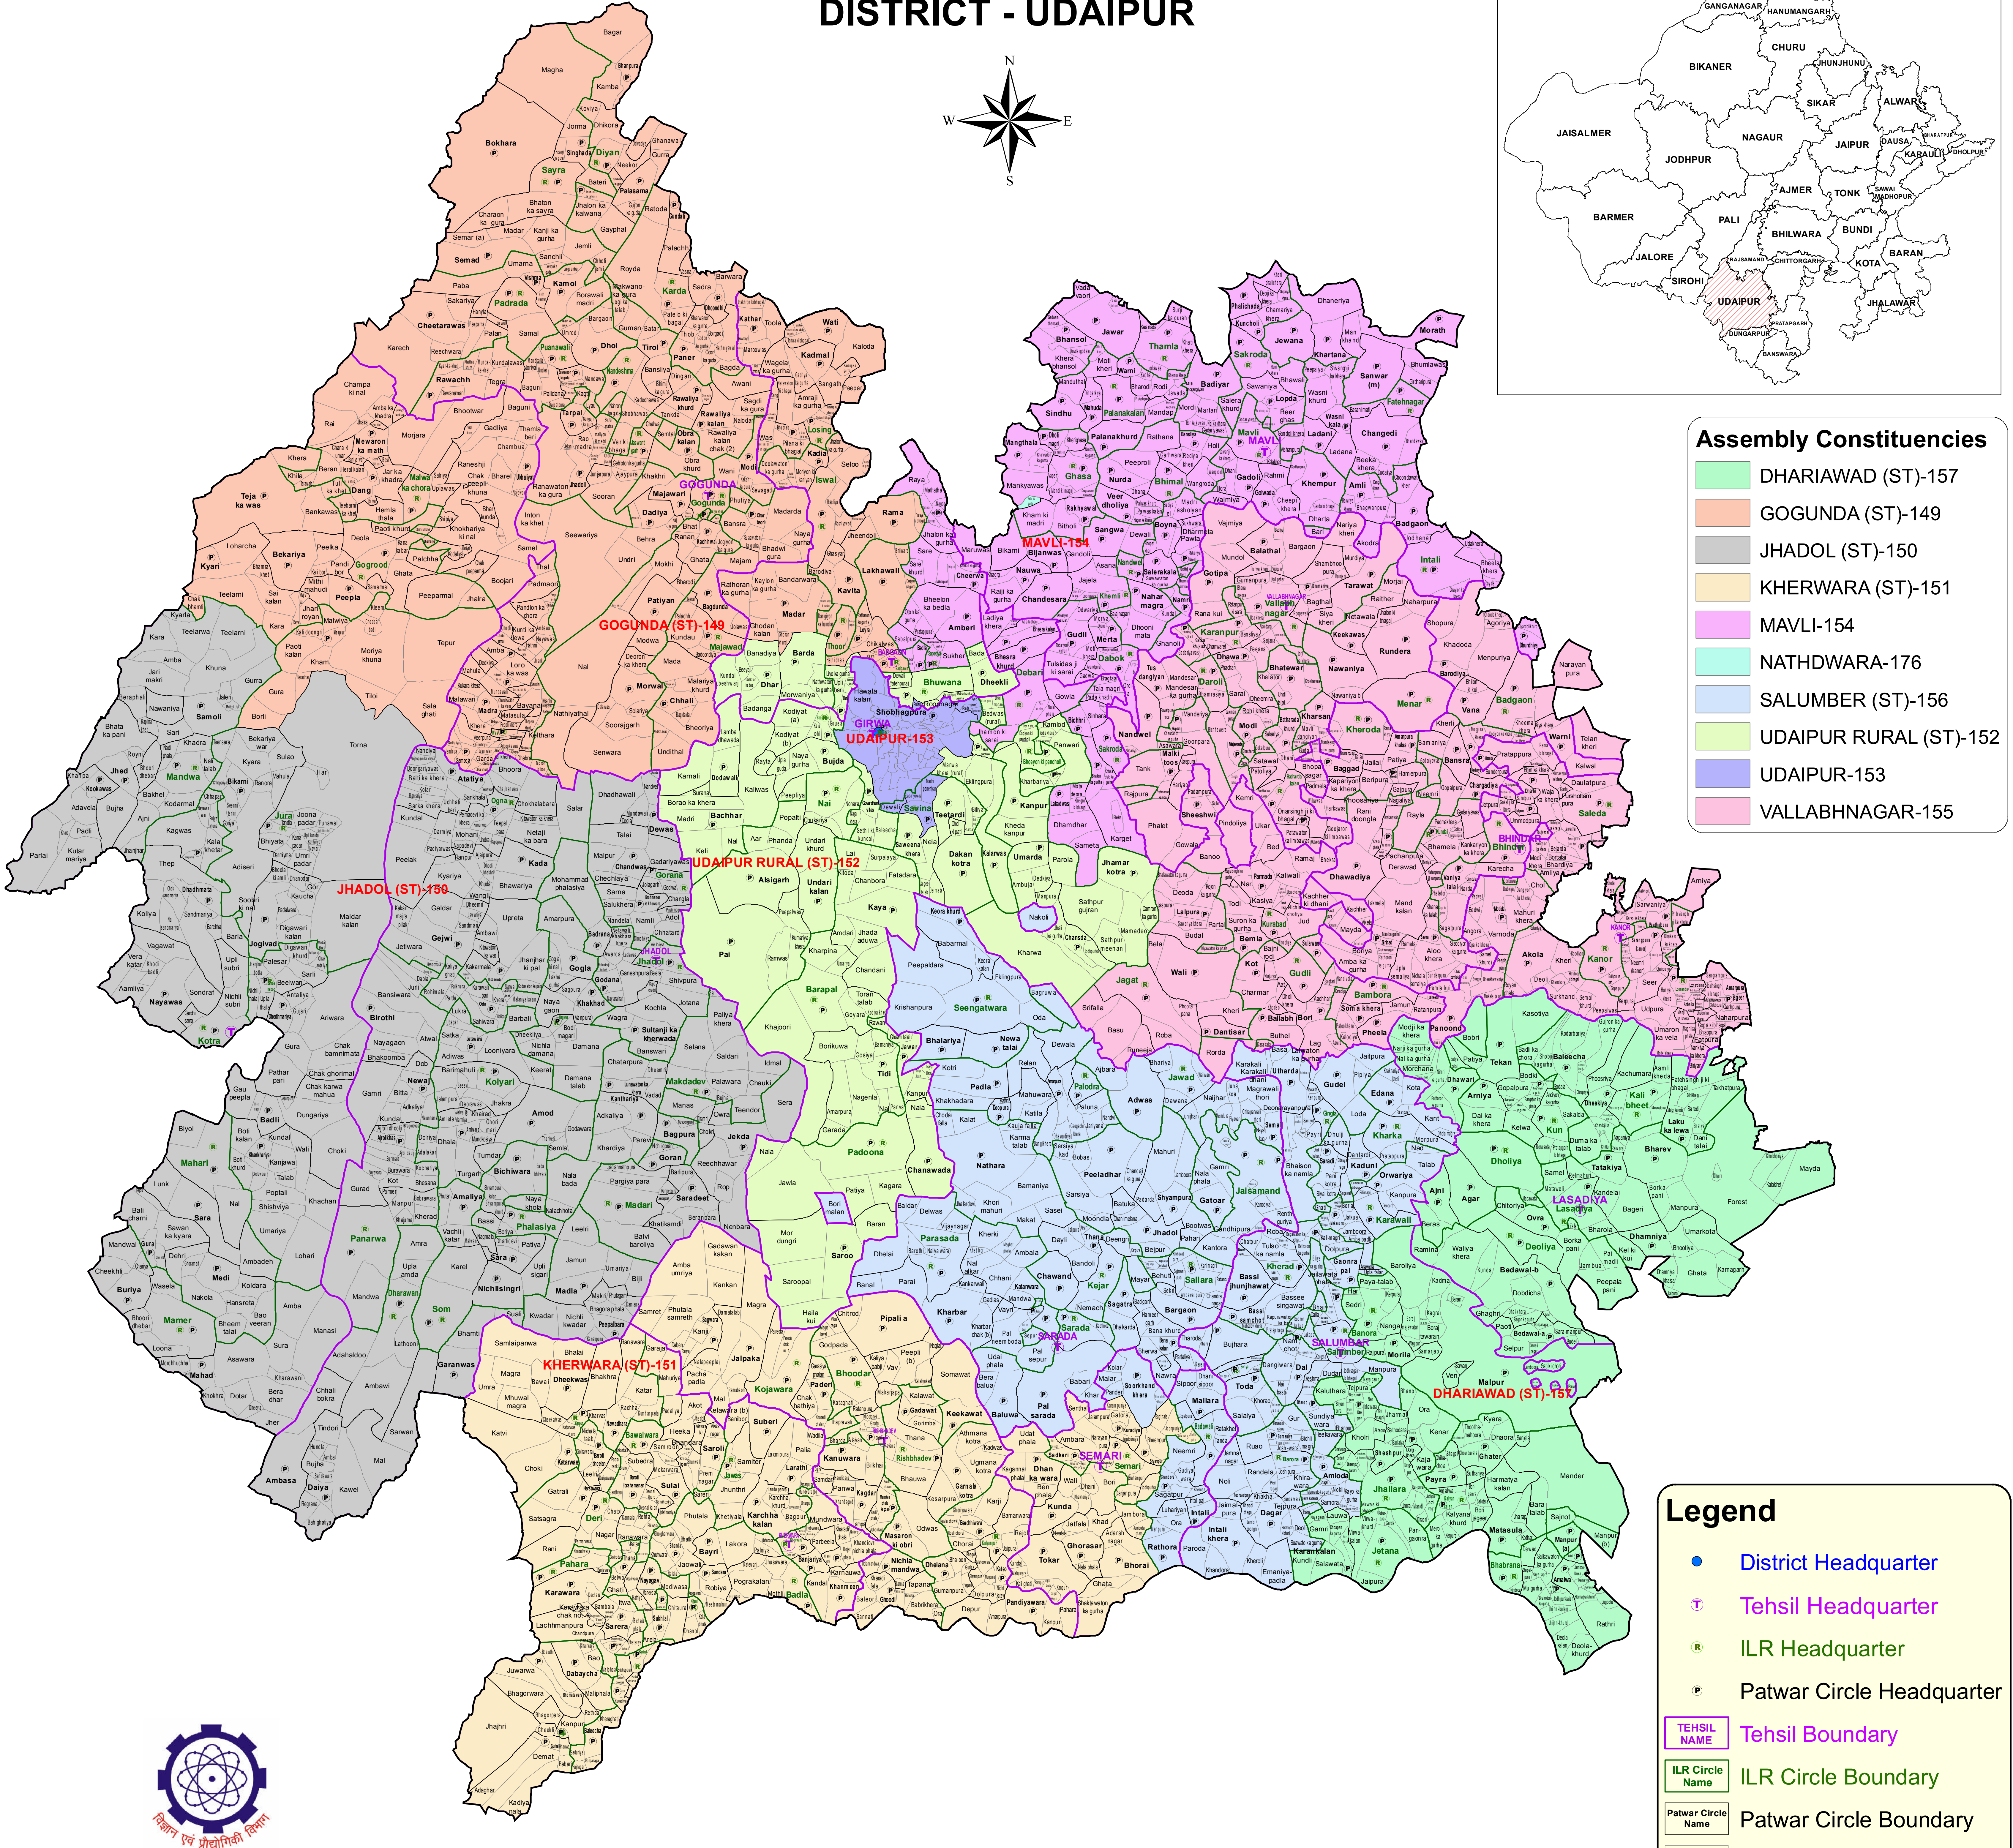

# ASSEMBLY CONSTITUENCIES DISTRICT - UDAIPUR

- ### Assembly Constituencies
- DHARIAWAD (ST)-157
  - GOGUNDA (ST)-149
  - JHADOL (ST)-150
  - KHERWARA (ST)-151
  - MAVLI-154
  - NATHDWARA-176
  - SALUMBER (ST)-156
  - UDAIPUR RURAL (ST)-152
  - UDAIPUR-153
  - VALLABHNAGAR-155

- ### Legend
- District Headquarter
  - Tehsil Headquarter
  - ILR Headquarter
  - Patwar Circle Headquarter
  - Tehsil Boundary
  - ILR Circle Boundary
  - Patwar Circle Boundary
  - Village Boundary