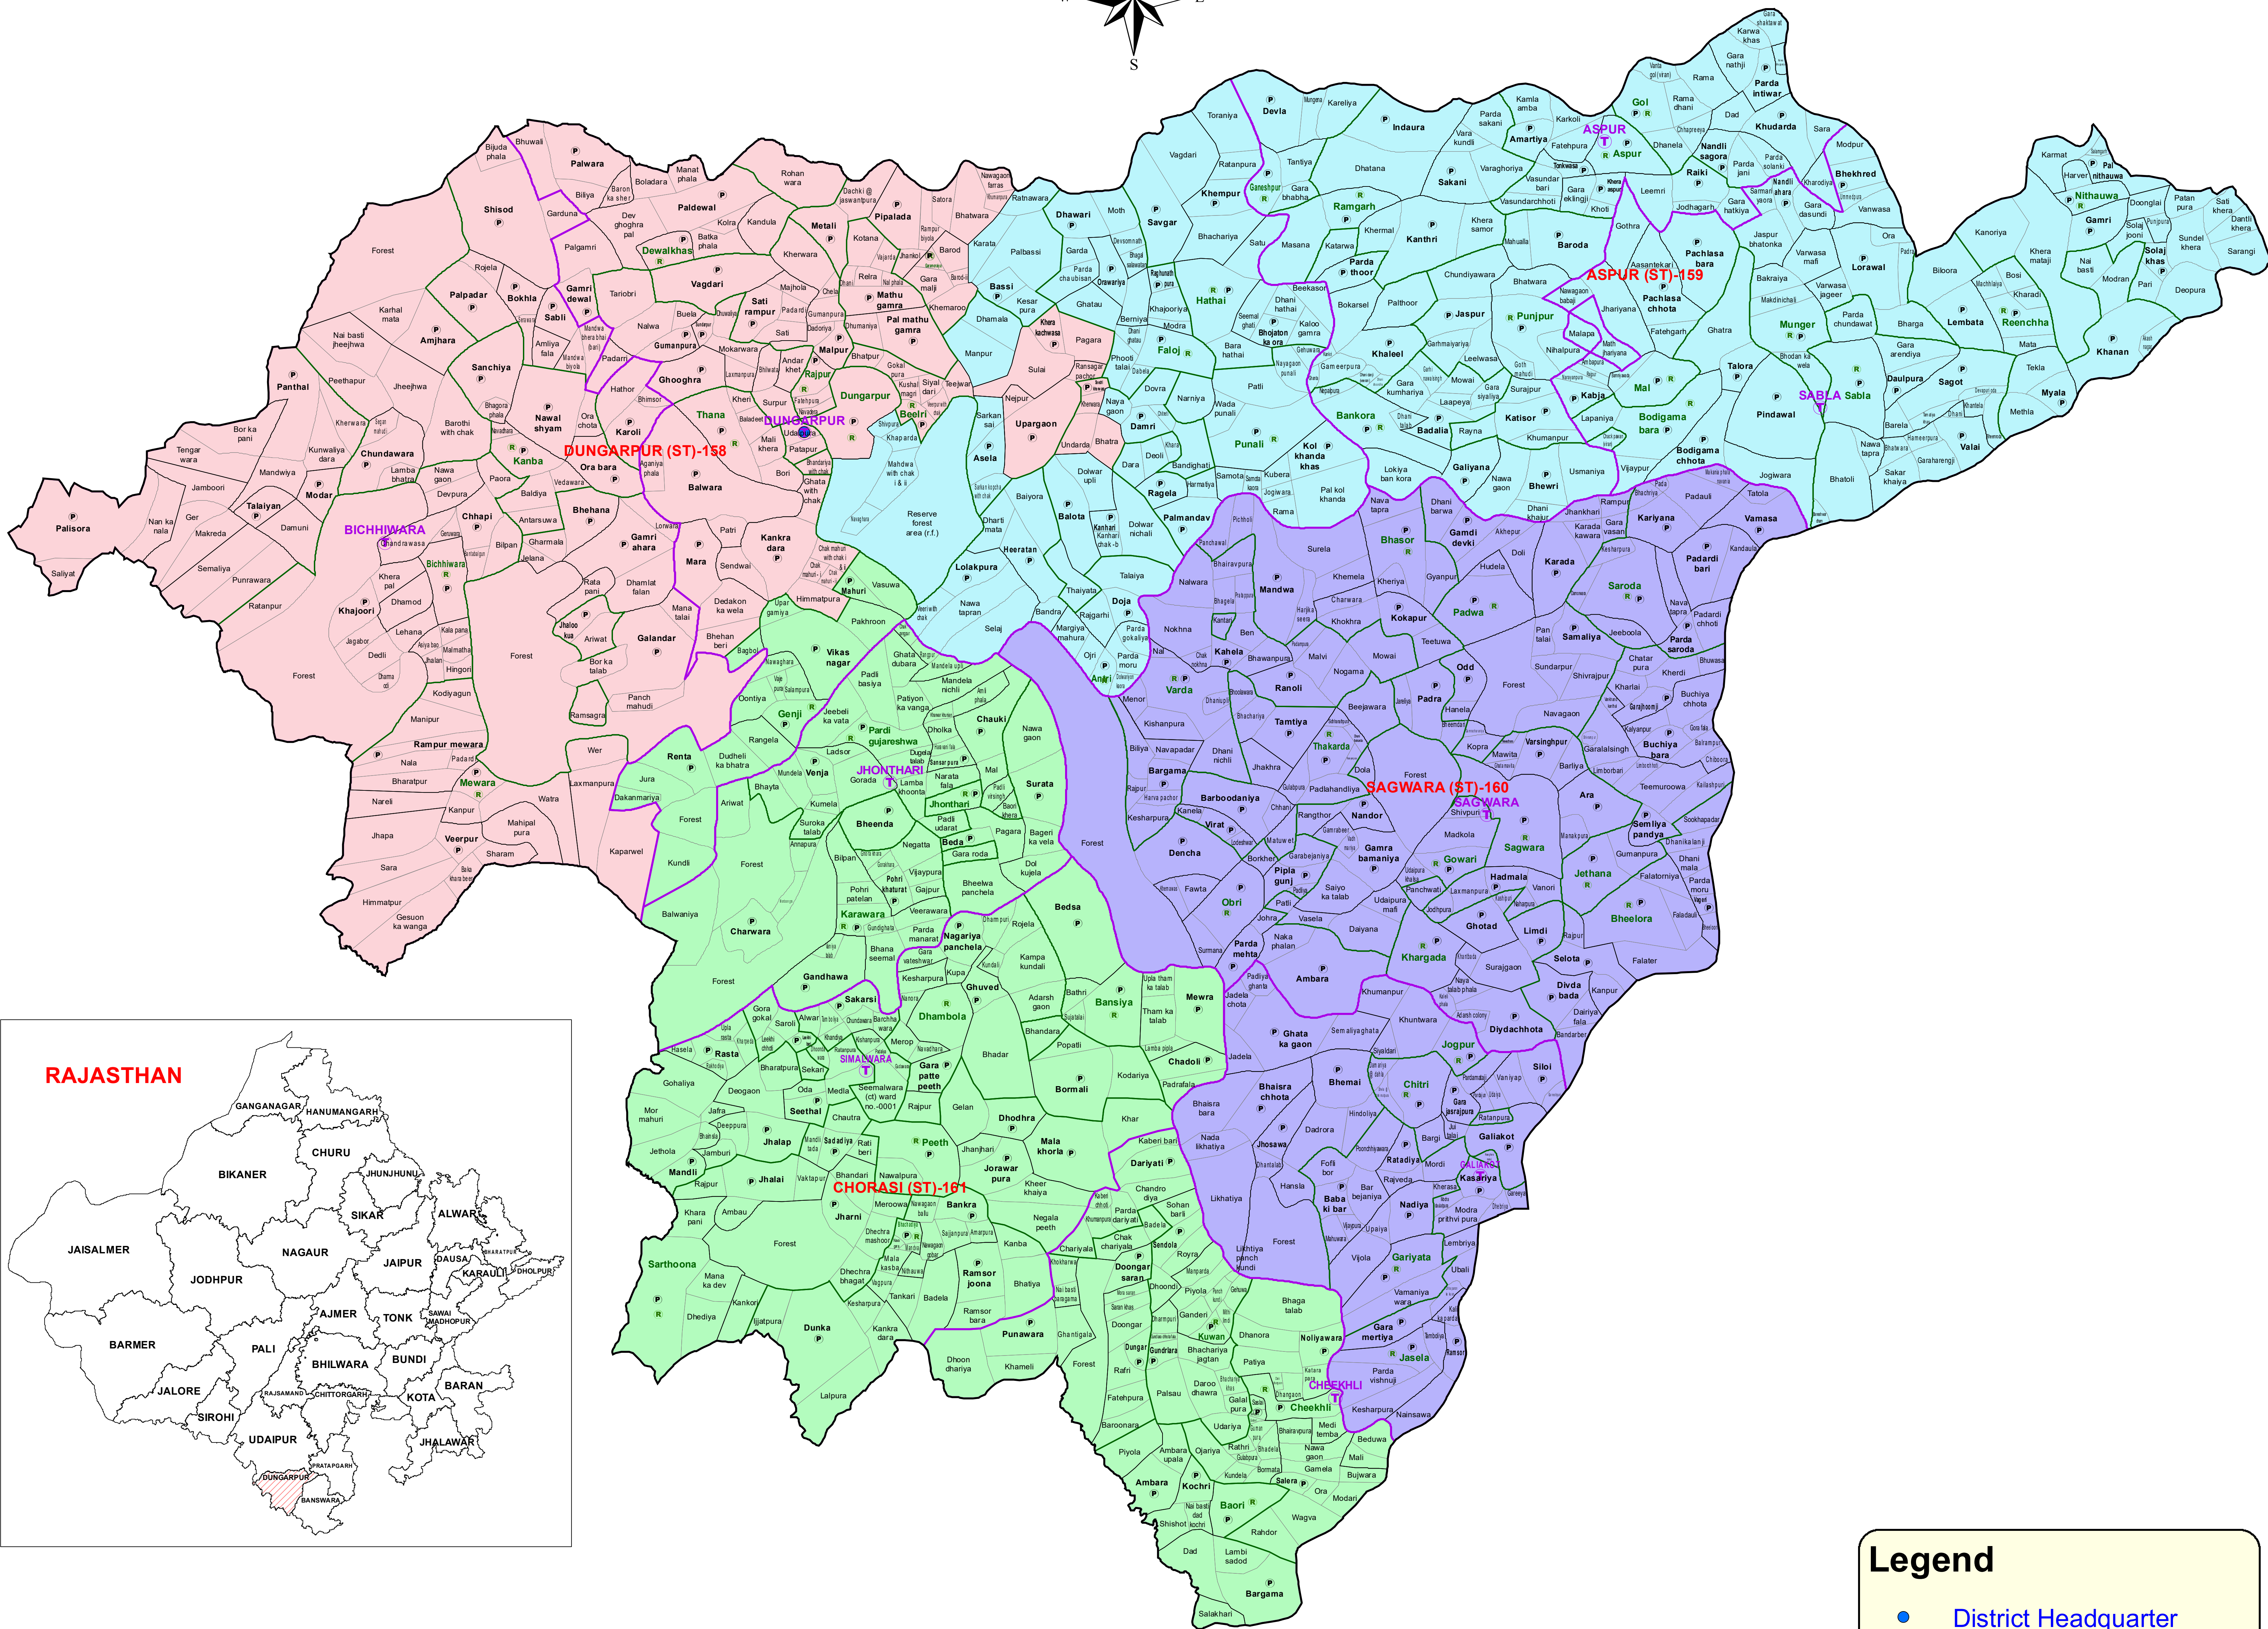

ASSEMBLY CONSTITUENCIES DISTRICT - DUNGARPUR

Legend

- District Headquarter
- ⦿ Tehsil Headquarter
- ⊙ ILR Headquarter
- ⦿ Patwar Circle Headquarter
- Tehsil Boundary
- ILR Circle Boundary
- Patwar Circle Boundary
- Village Boundary

Assembly Constituencies

- ASPUR (ST)-159
- CHORASI (ST)-161
- DUNGARPUR (ST)-158
- SAGWARA (ST)-160