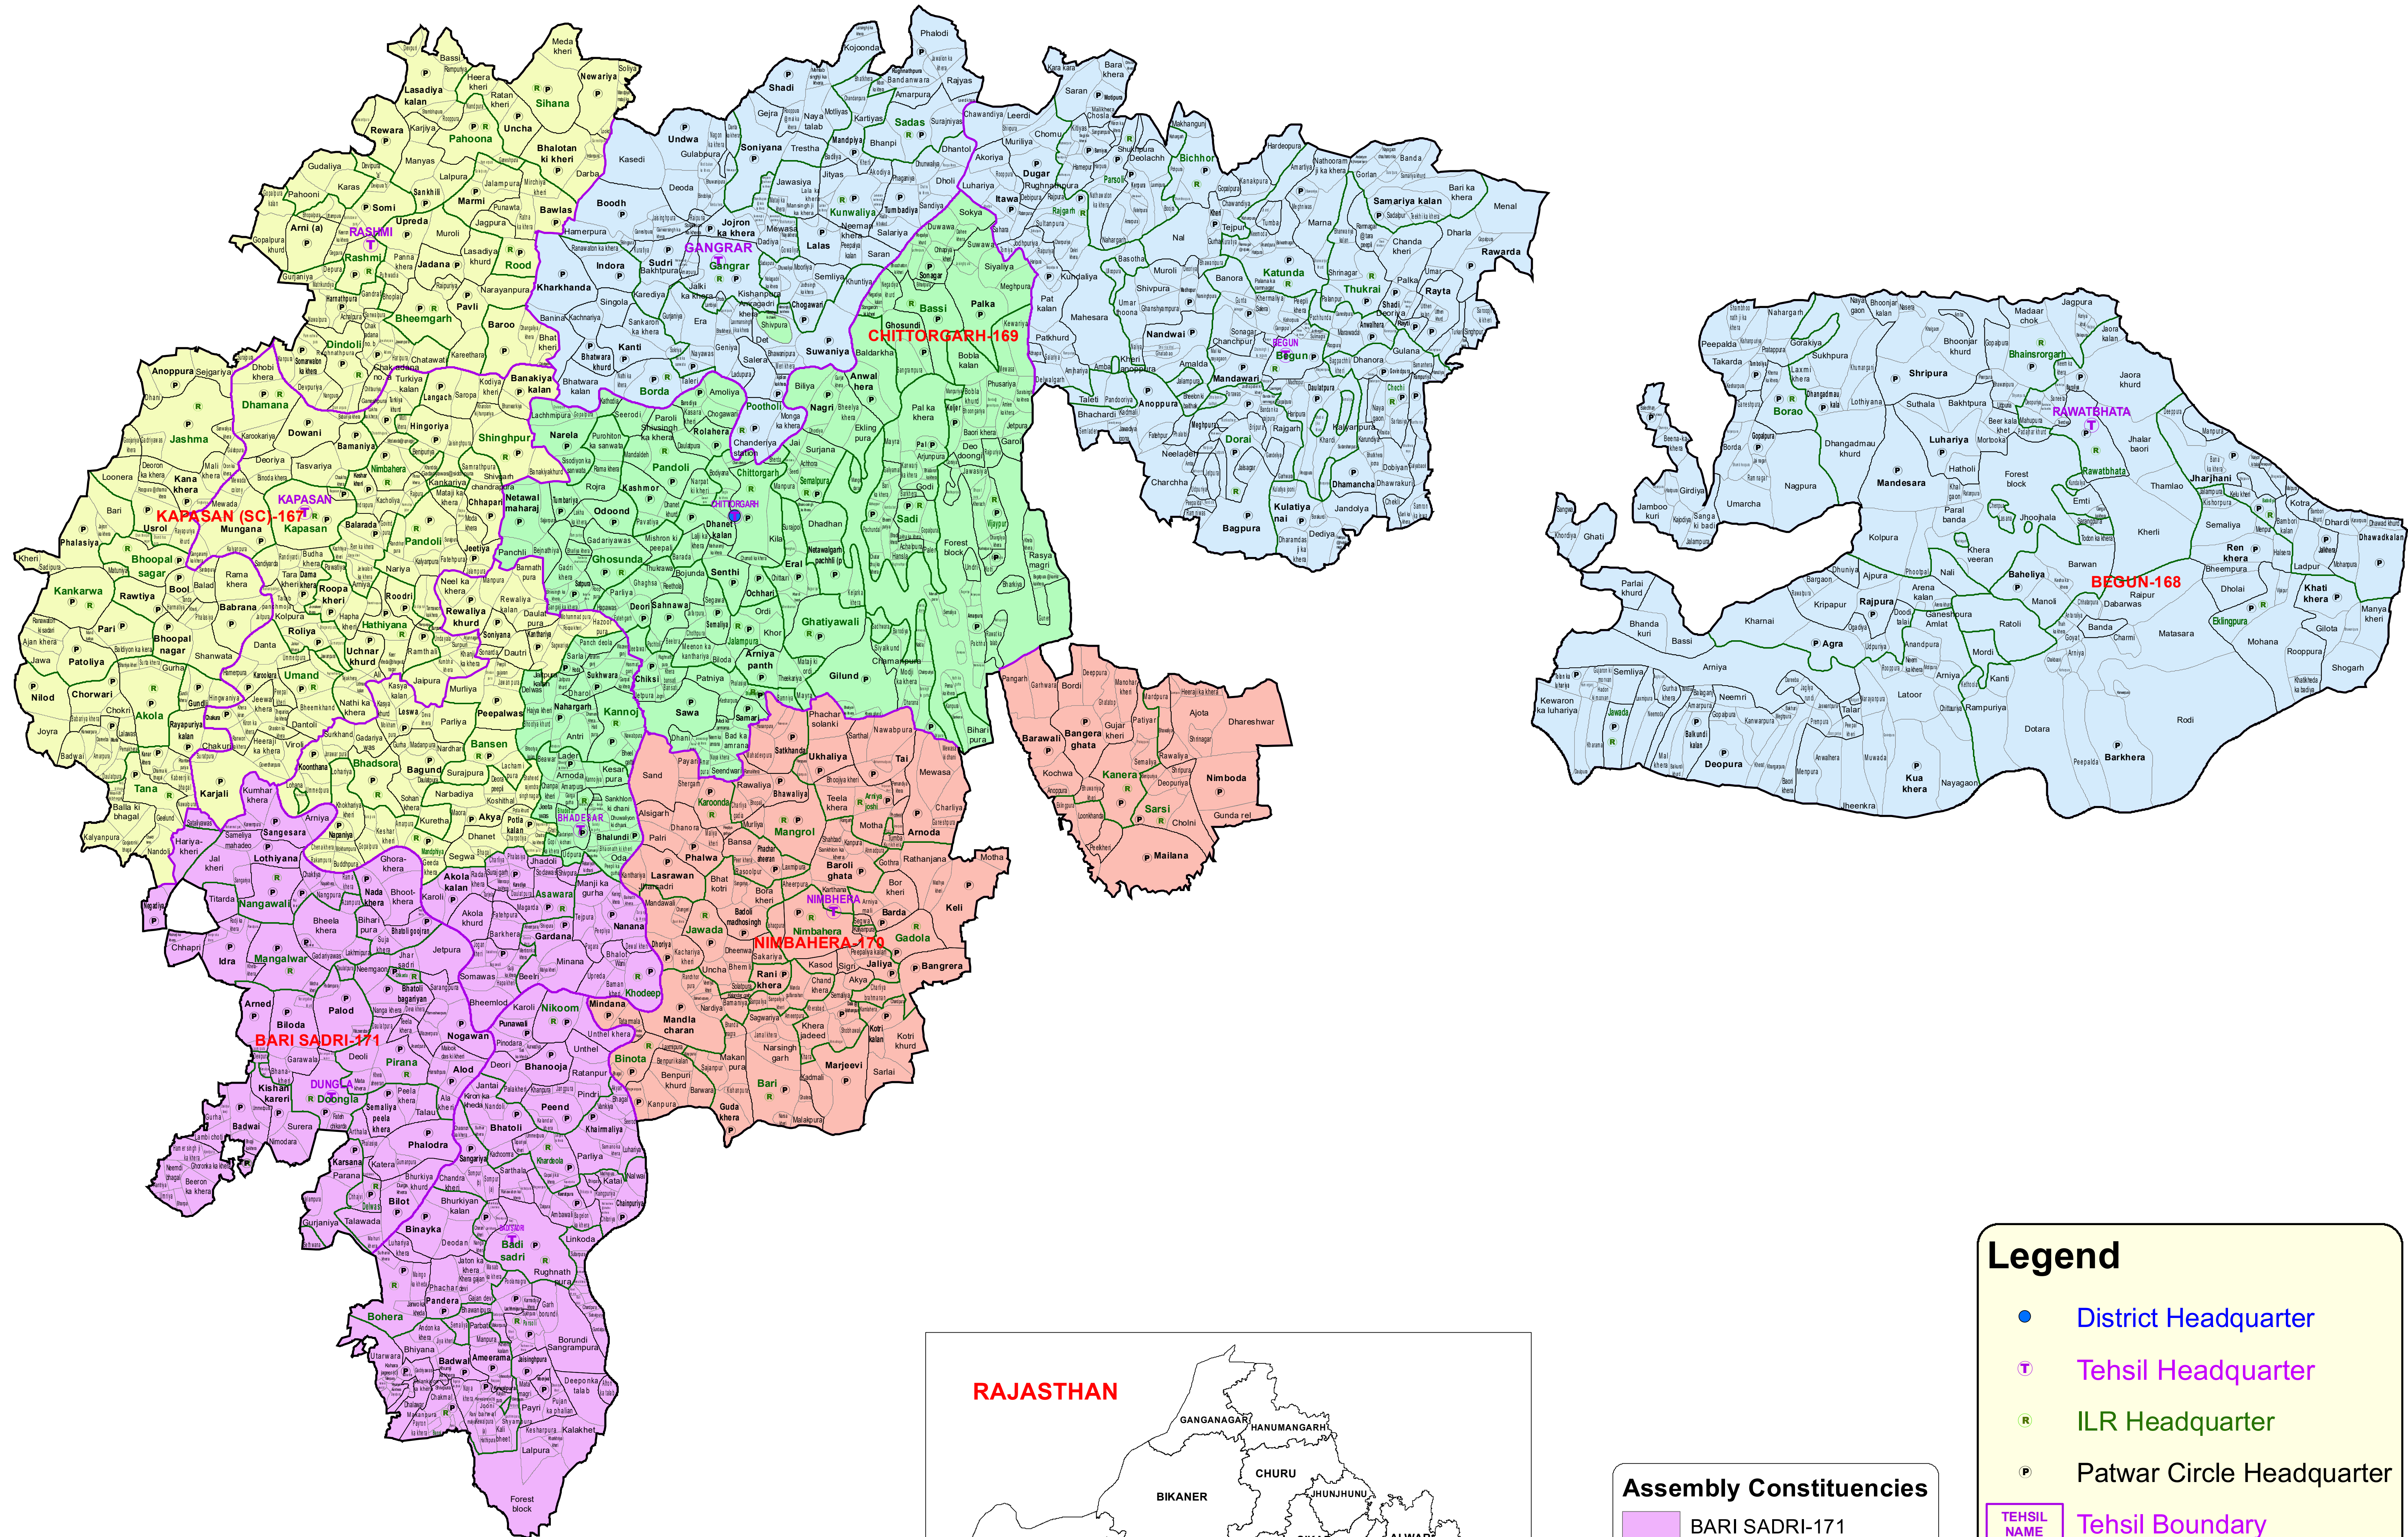

ASSEMBLY CONSTITUENCIES DISTRICT - CHITTORGARH

Assembly Constituencies

	BARI SADRI-171
	BEGUN-168
	CHITTORGARH-169
	KAPASAN (SC)-167
	NIMBAHERA-170

Legend

- District Headquarter
- ⊕ Tehsil Headquarter
- Ⓜ ILR Headquarter
- Ⓜ Patwar Circle Headquarter
- Tehsil Boundary
- ILR Circle Boundary
- Patwar Circle Boundary
- Village Boundary