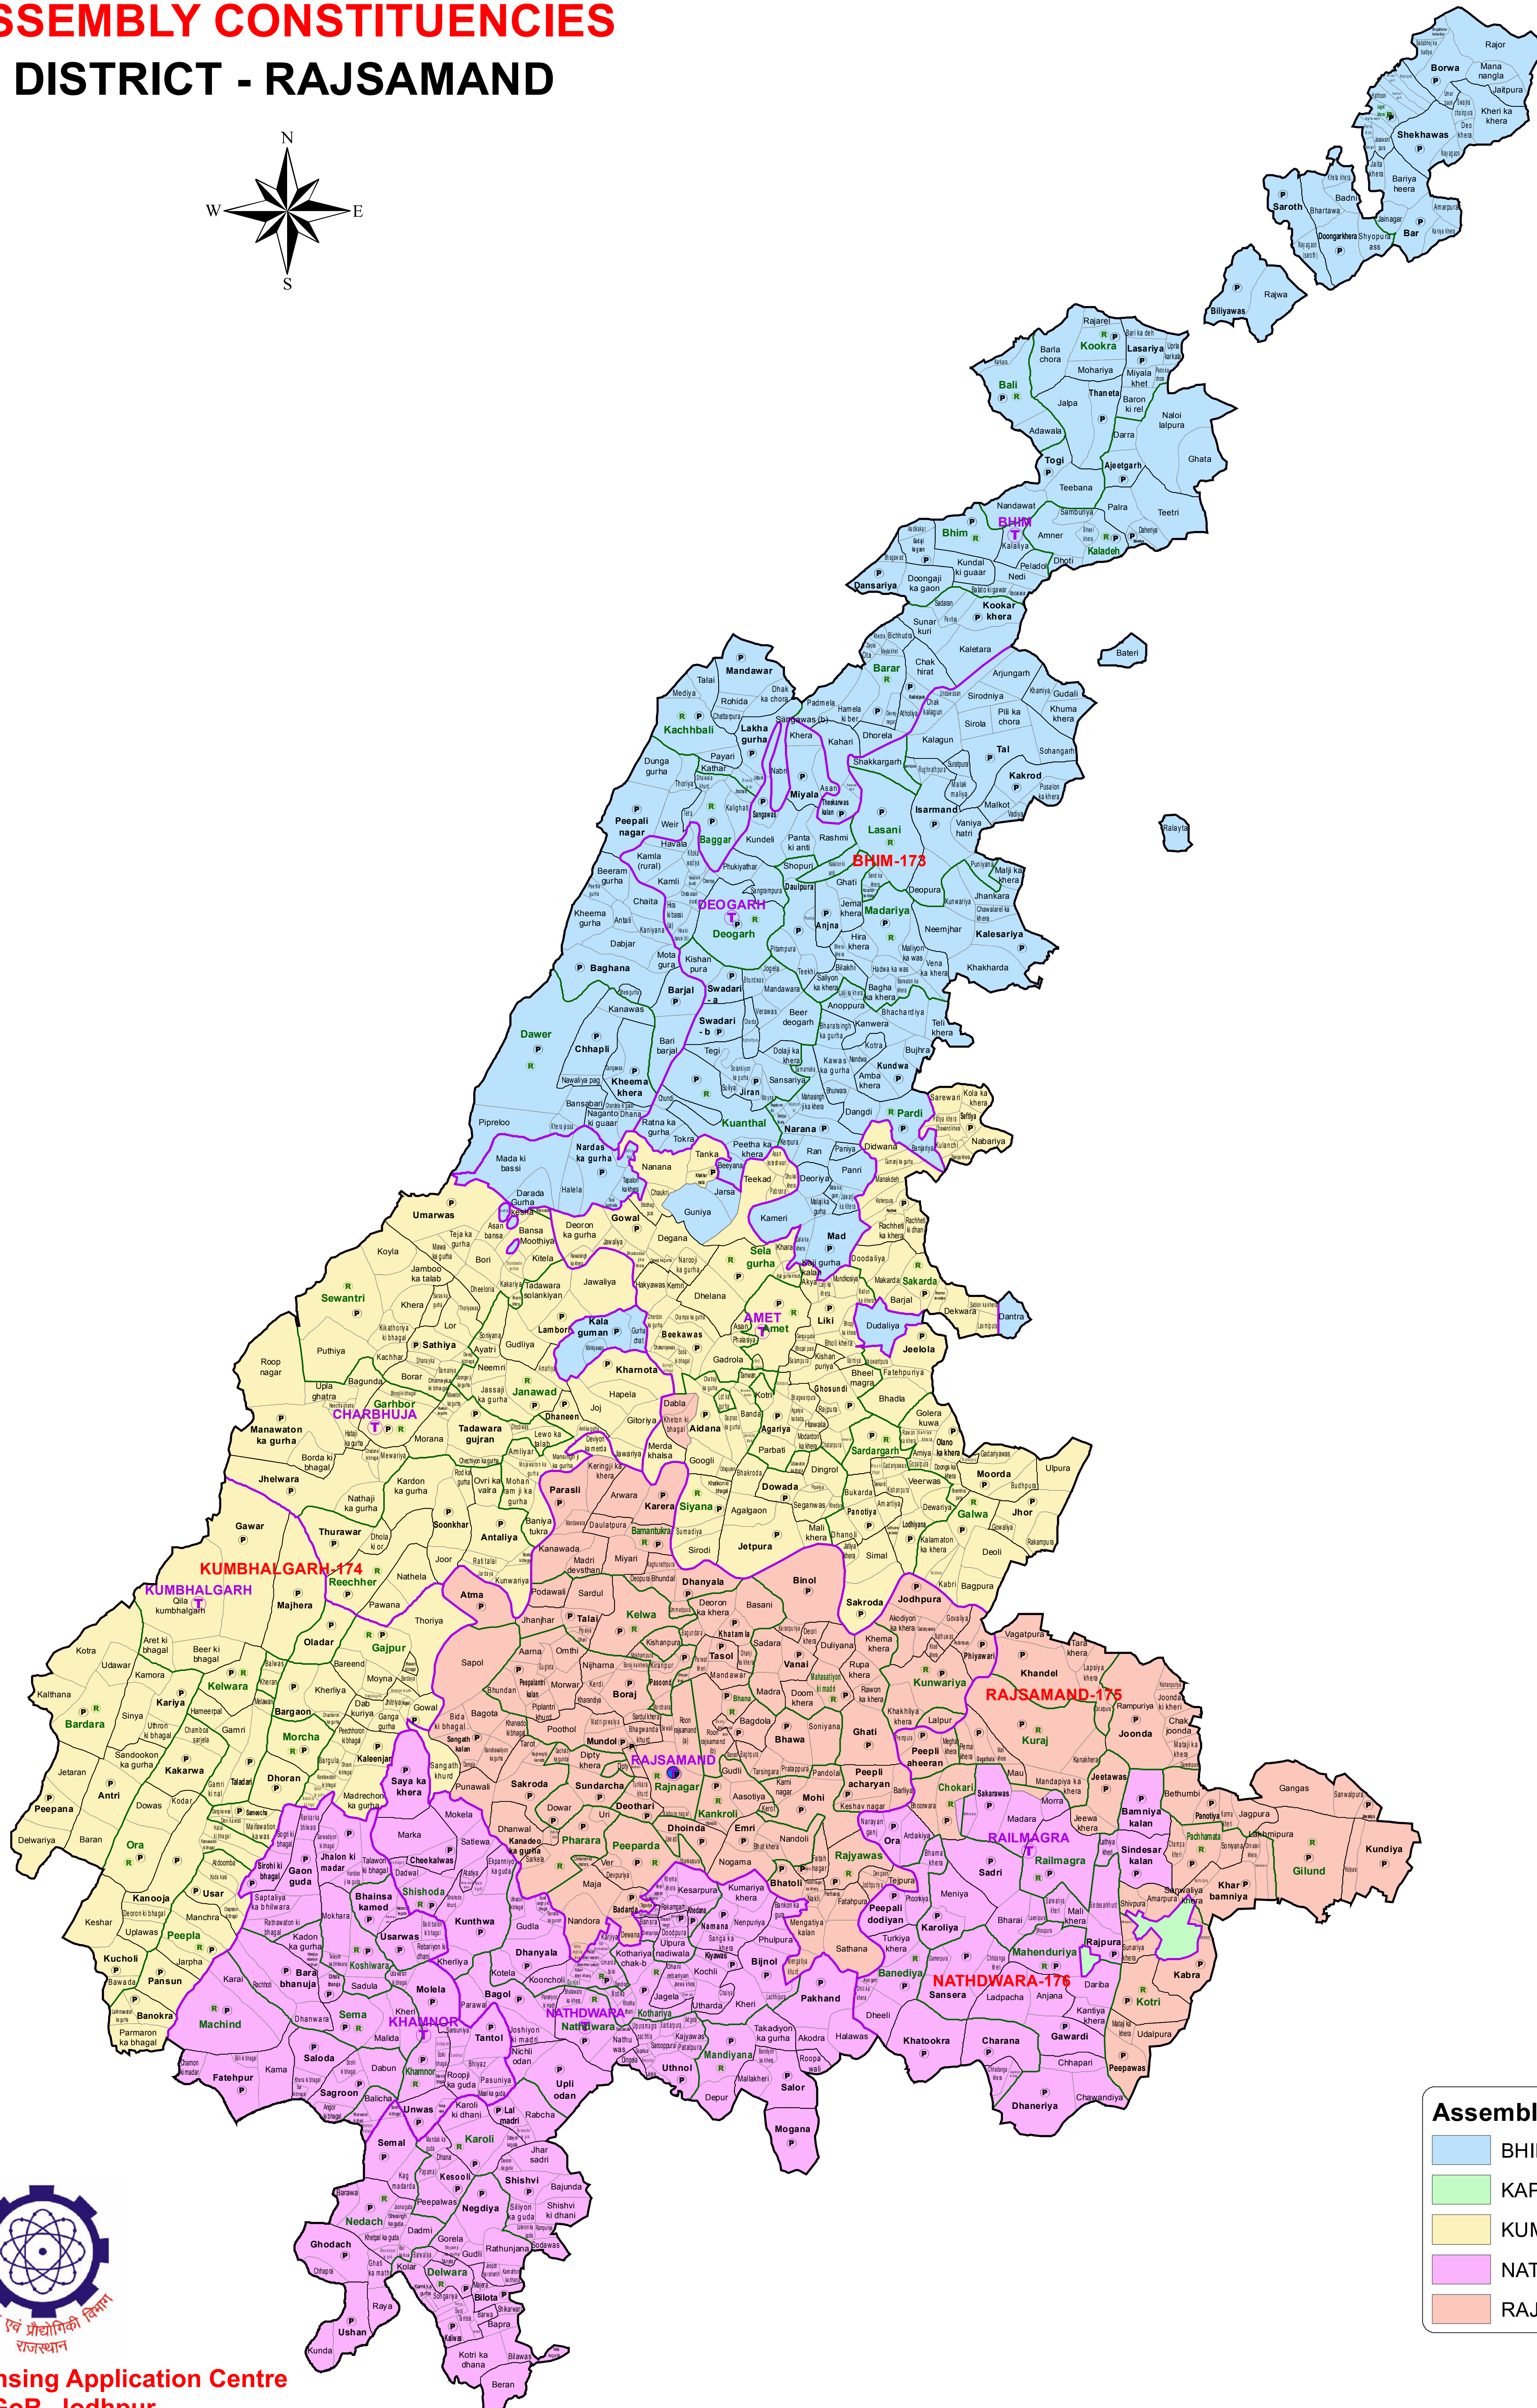

# ASSEMBLY CONSTITUENCIES DISTRICT - RAJSAMAND

| Assembly Constituencies   |                  |
|---|------------------|
| <span style="background-color: #ADD8E6; border: 1px solid black; display: inline-block; width: 15px; height: 10px;"></span> | BHIM-173         |
| <span style="background-color: #90EE90; border: 1px solid black; display: inline-block; width: 15px; height: 10px;"></span> | KAPASAN (SC)-167 |
| <span style="background-color: #FFD700; border: 1px solid black; display: inline-block; width: 15px; height: 10px;"></span> | KUMBHALGARH-174  |
| <span style="background-color: #DDA0DD; border: 1px solid black; display: inline-block; width: 15px; height: 10px;"></span> | NATHDWARA-176    |
| <span style="background-color: #FF8C00; border: 1px solid black; display: inline-block; width: 15px; height: 10px;"></span> | RAJSAMAND-175    |

| Legend  |                           |
|---|---------------------------|
| <span style="color: blue;">●</span>   | District Headquarter      |
| <span style="color: purple;">⊕</span>   | Tehsil Headquarter        |
| <span style="color: green;">Ⓜ</span>  | ILR Headquarter           |
| <span style="color: black;">Ⓟ</span>  | Patwar Circle Headquarter |
| <span style="border: 1px solid purple; display: inline-block; width: 15px; height: 10px;"></span> | Tehsil Boundary           |
| <span style="border: 1px solid green; display: inline-block; width: 15px; height: 10px;"></span>  | ILR Circle Boundary       |
| <span style="border: 1px solid black; display: inline-block; width: 15px; height: 10px;"></span>  | Patwar Circle Boundary    |
| <span style="border: 1px solid black; display: inline-block; width: 15px; height: 10px;"></span>  | Village Boundary          |