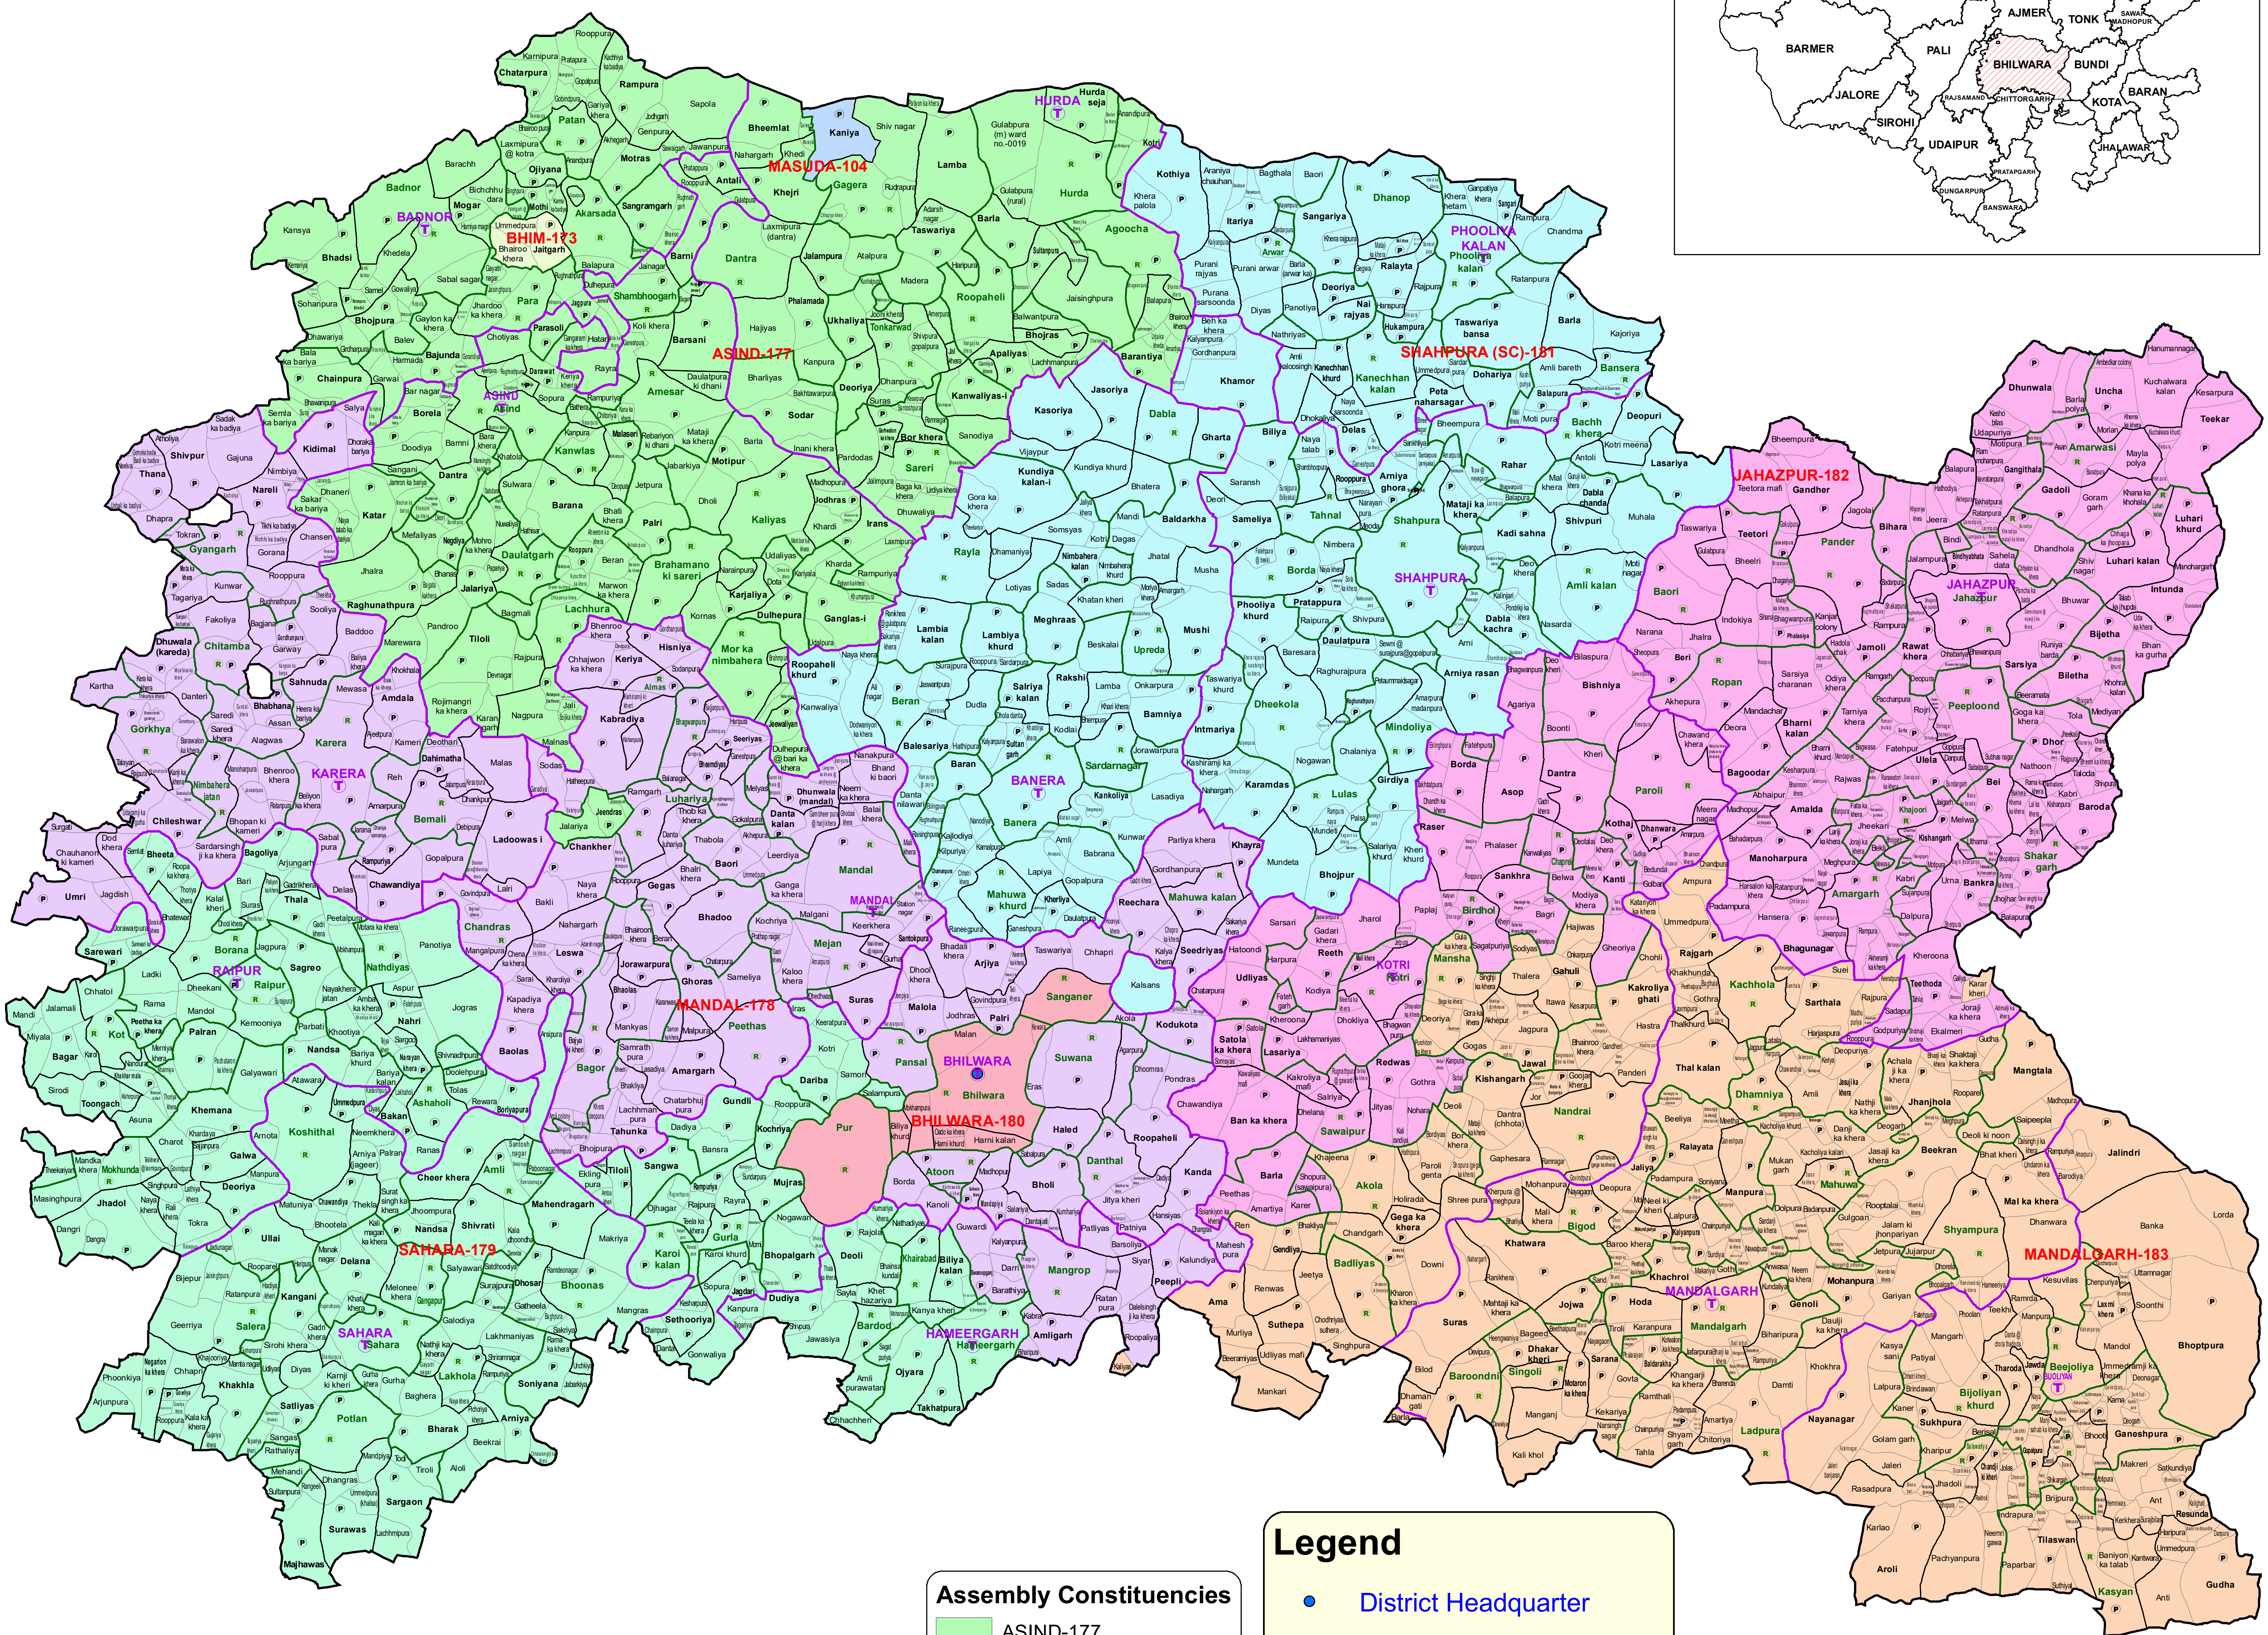

# ASSEMBLY CONSTITUENCIES

## DISTRICT - BHILWARA

**Assembly Constituencies**

ASIND-177
BHILWARA-180
BHIM-173
JAHAZPUR-182
MANDAL-178
MANDALGARH-183
MASUDA-104
SAHARA-179
SHAHPURA (SC)-181

**Legend**

	District Headquarter
	Tehsil Headquarter
	ILR Headquarter
	Patwar Circle Headquarter
	Tehsil Boundary
	ILR Circle Boundary
	Patwar Circle Boundary
	Village Boundary