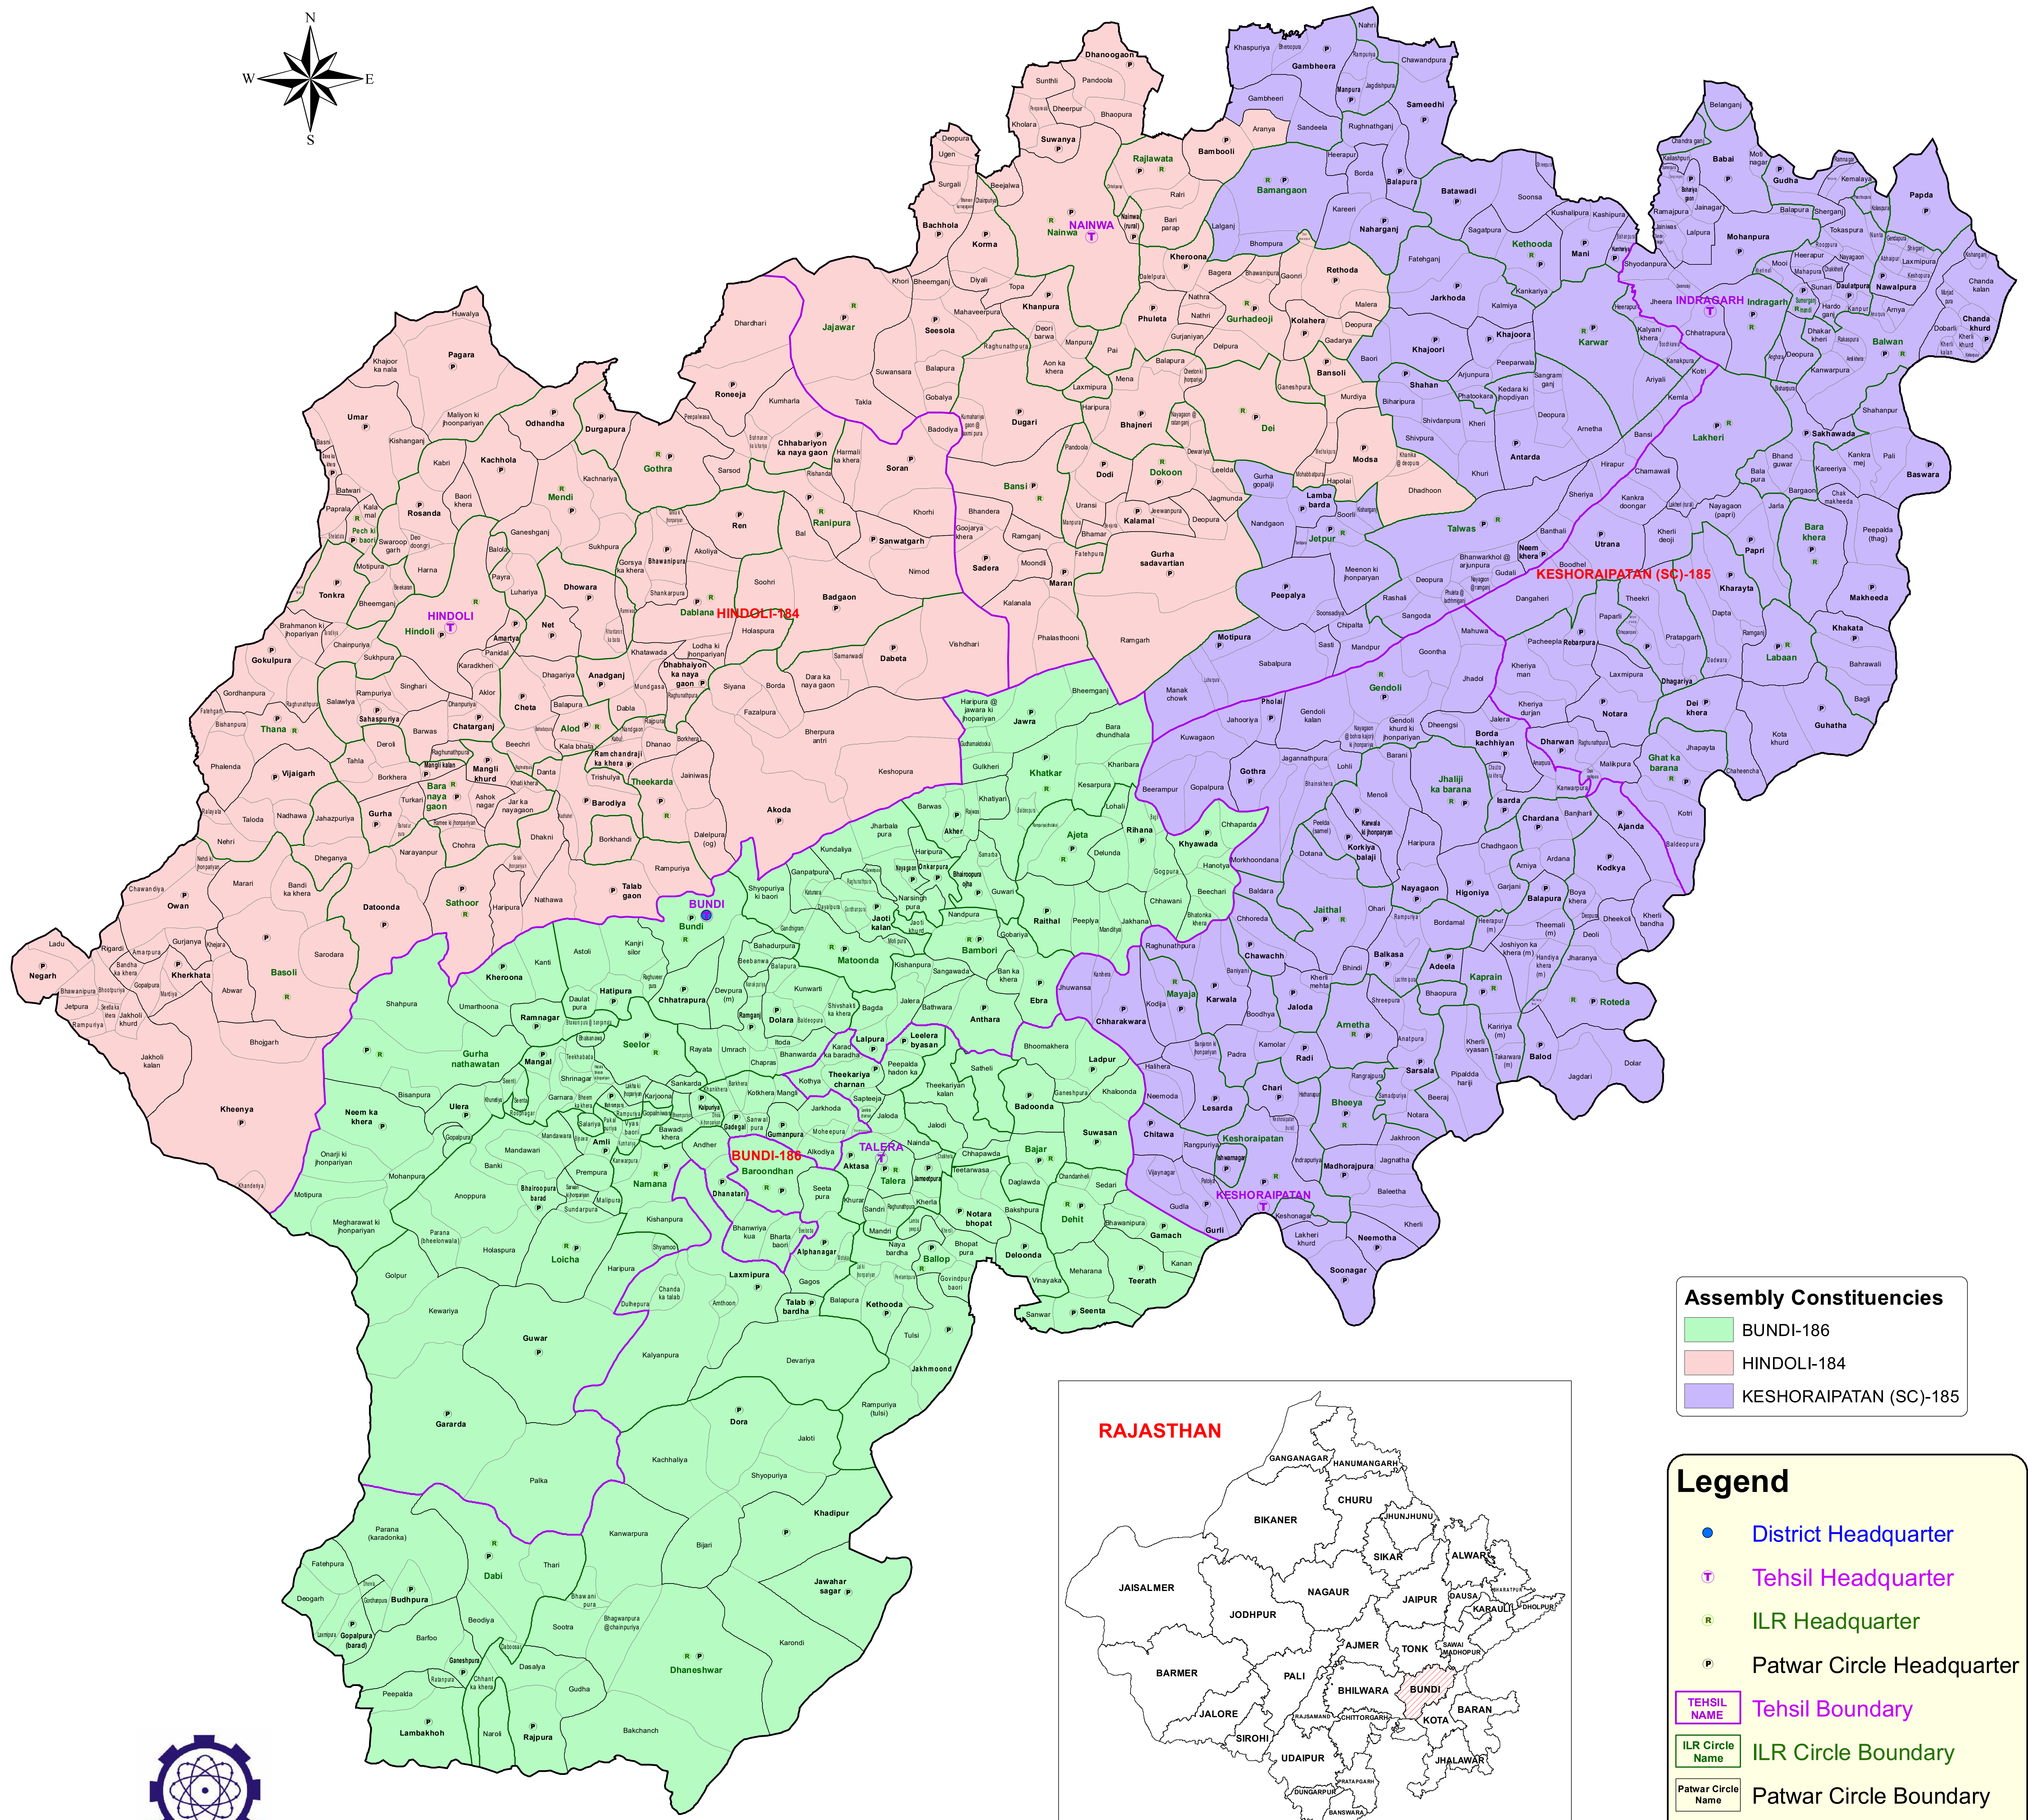

# ASSEMBLY CONSTITUENCIES

## DISTRICT - BUNDI

**Assembly Constituencies**

- BUNDI-186
- HINDOLI-184
- KESHORAIPATAN (SC)-185

**Legend**

- District Headquarter
- Tehsil Headquarter
- ILR Headquarter
- Patwar Circle Headquarter
- Tehsil Boundary
- ILR Circle Boundary
- Patwar Circle Boundary
- Village Boundary