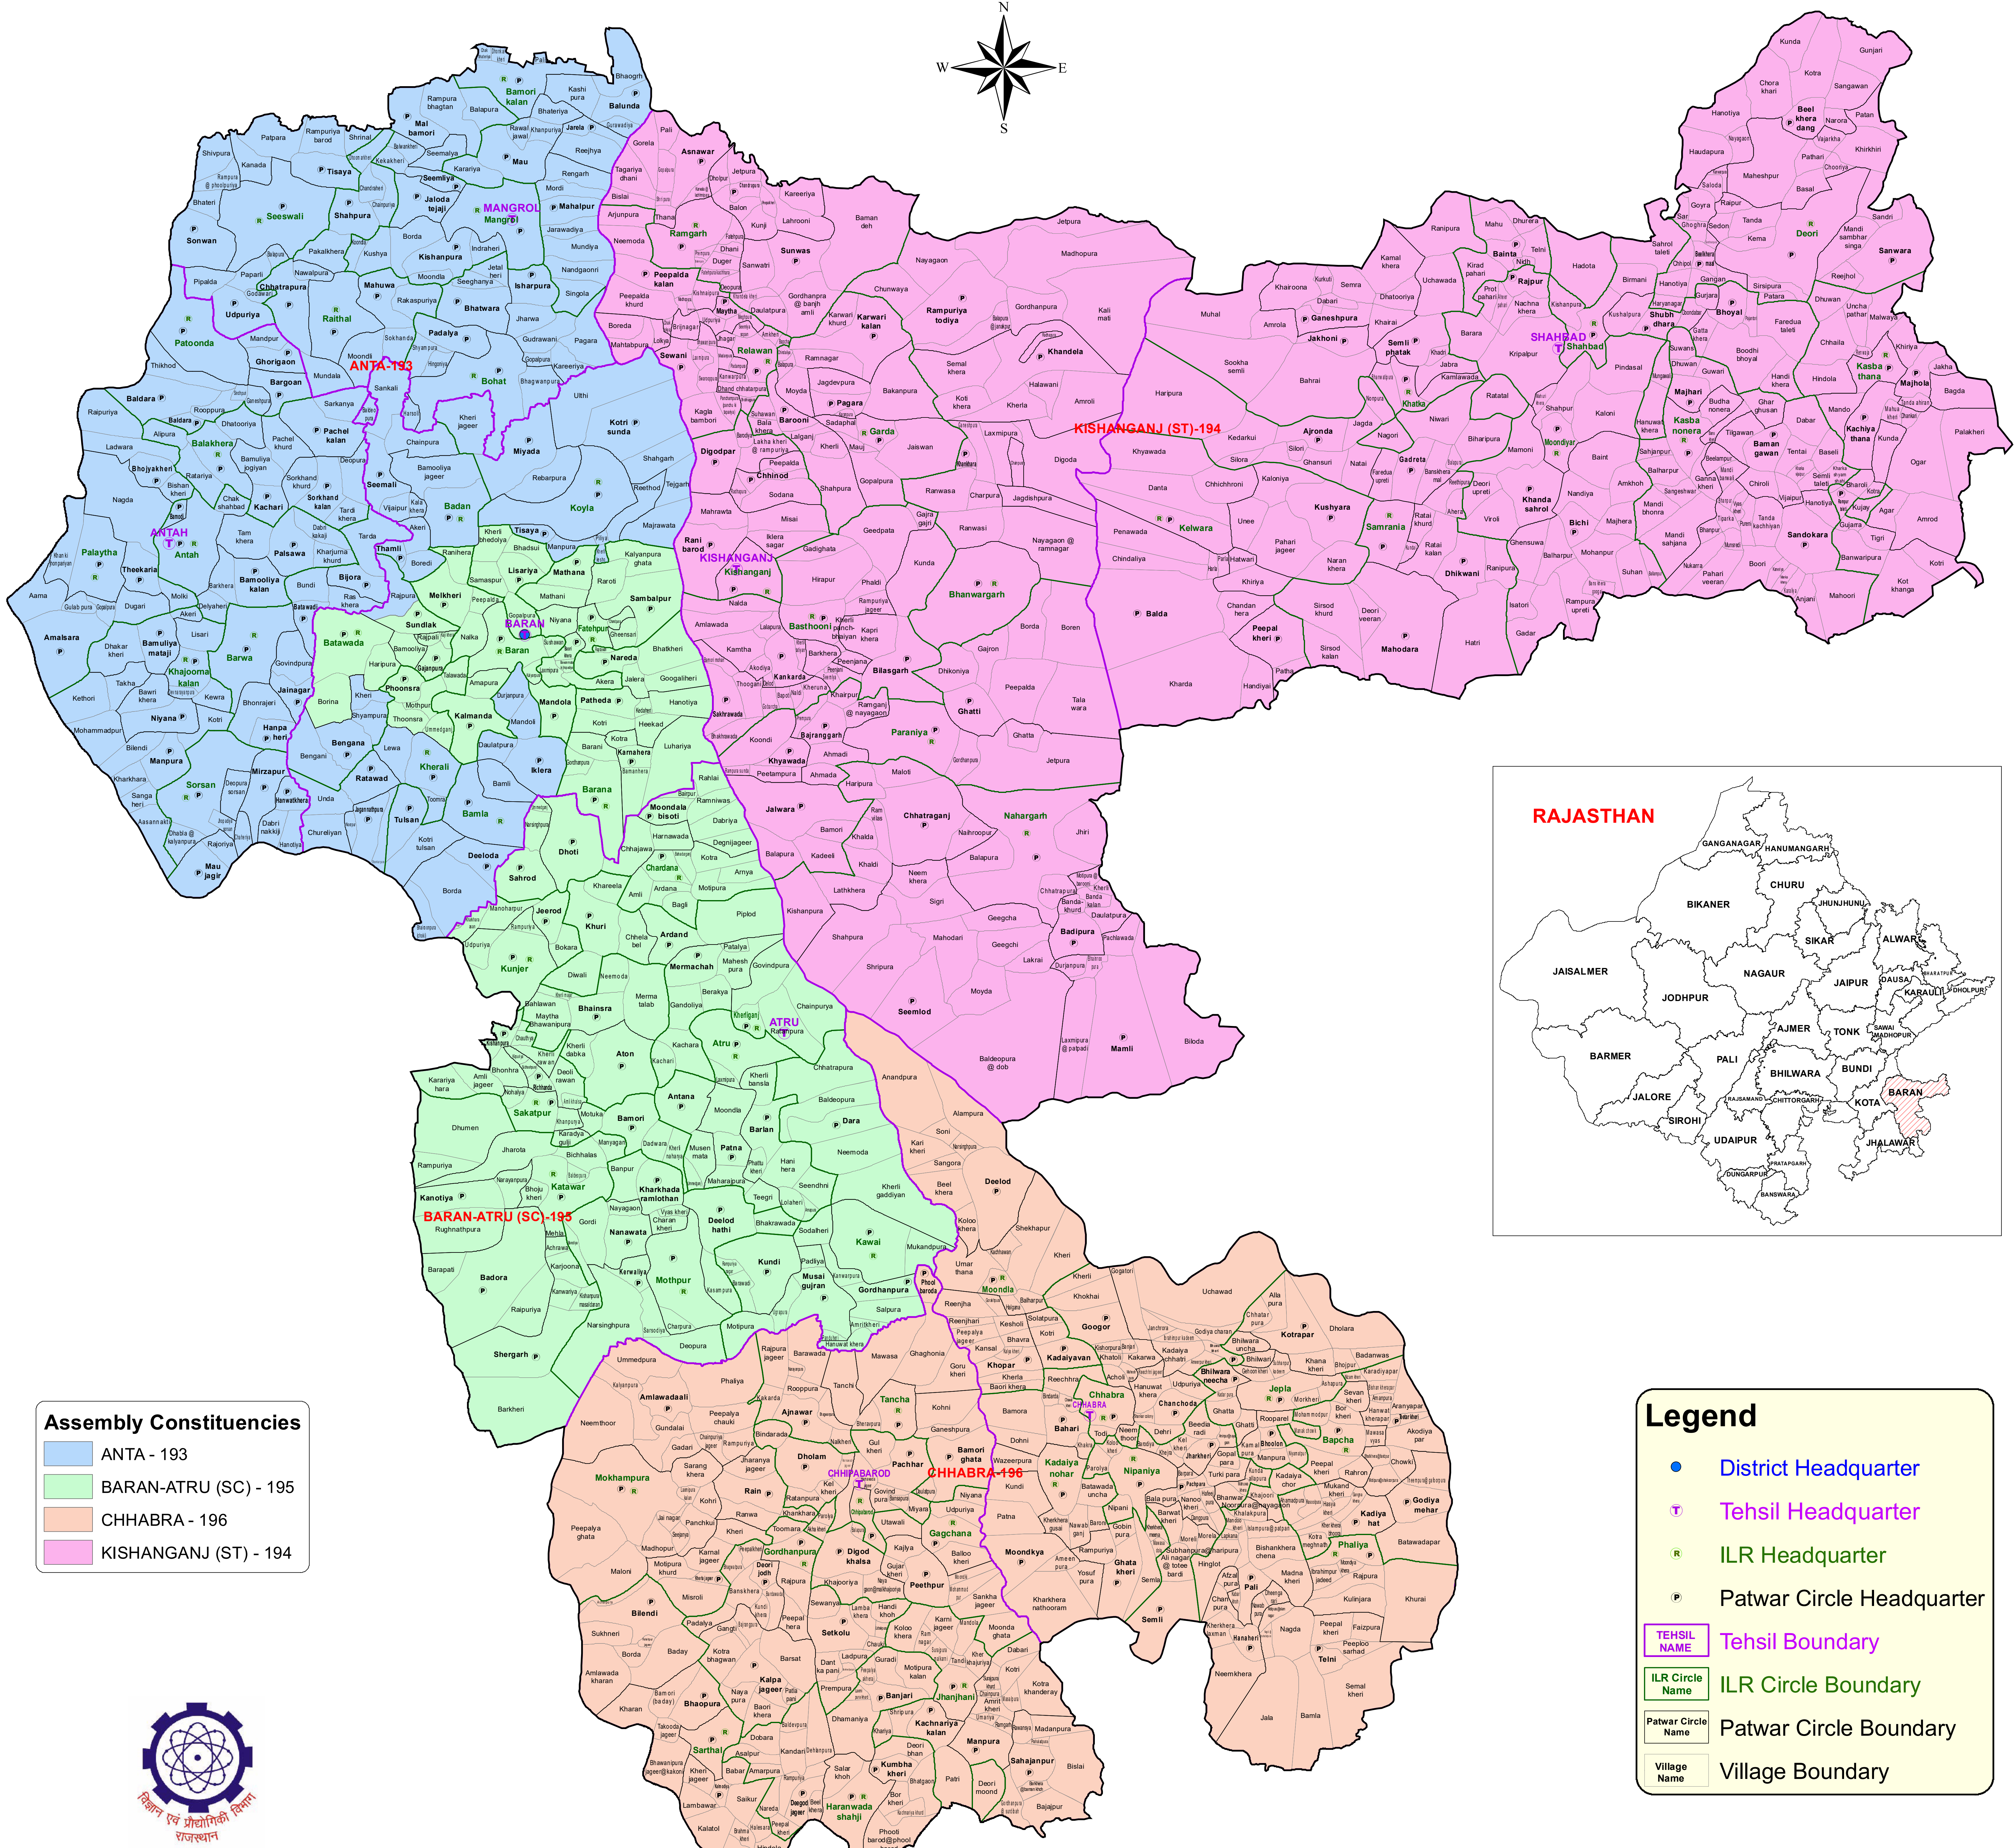

ASSEMBLY CONSTITUENCIES

DISTRICT - BARAN

- Assembly Constituencies**
- ANTA - 193
 - BARAN-ATRU (SC) - 195
 - CHHABRA - 196
 - KISHANGANJ (ST) - 194

- Legend**
- District Headquarter
 - Tehsil Headquarter
 - ILR Headquarter
 - Patwar Circle Headquarter
 - Tehsil Boundary
 - ILR Circle Boundary
 - Patwar Circle Boundary
 - Village Boundary