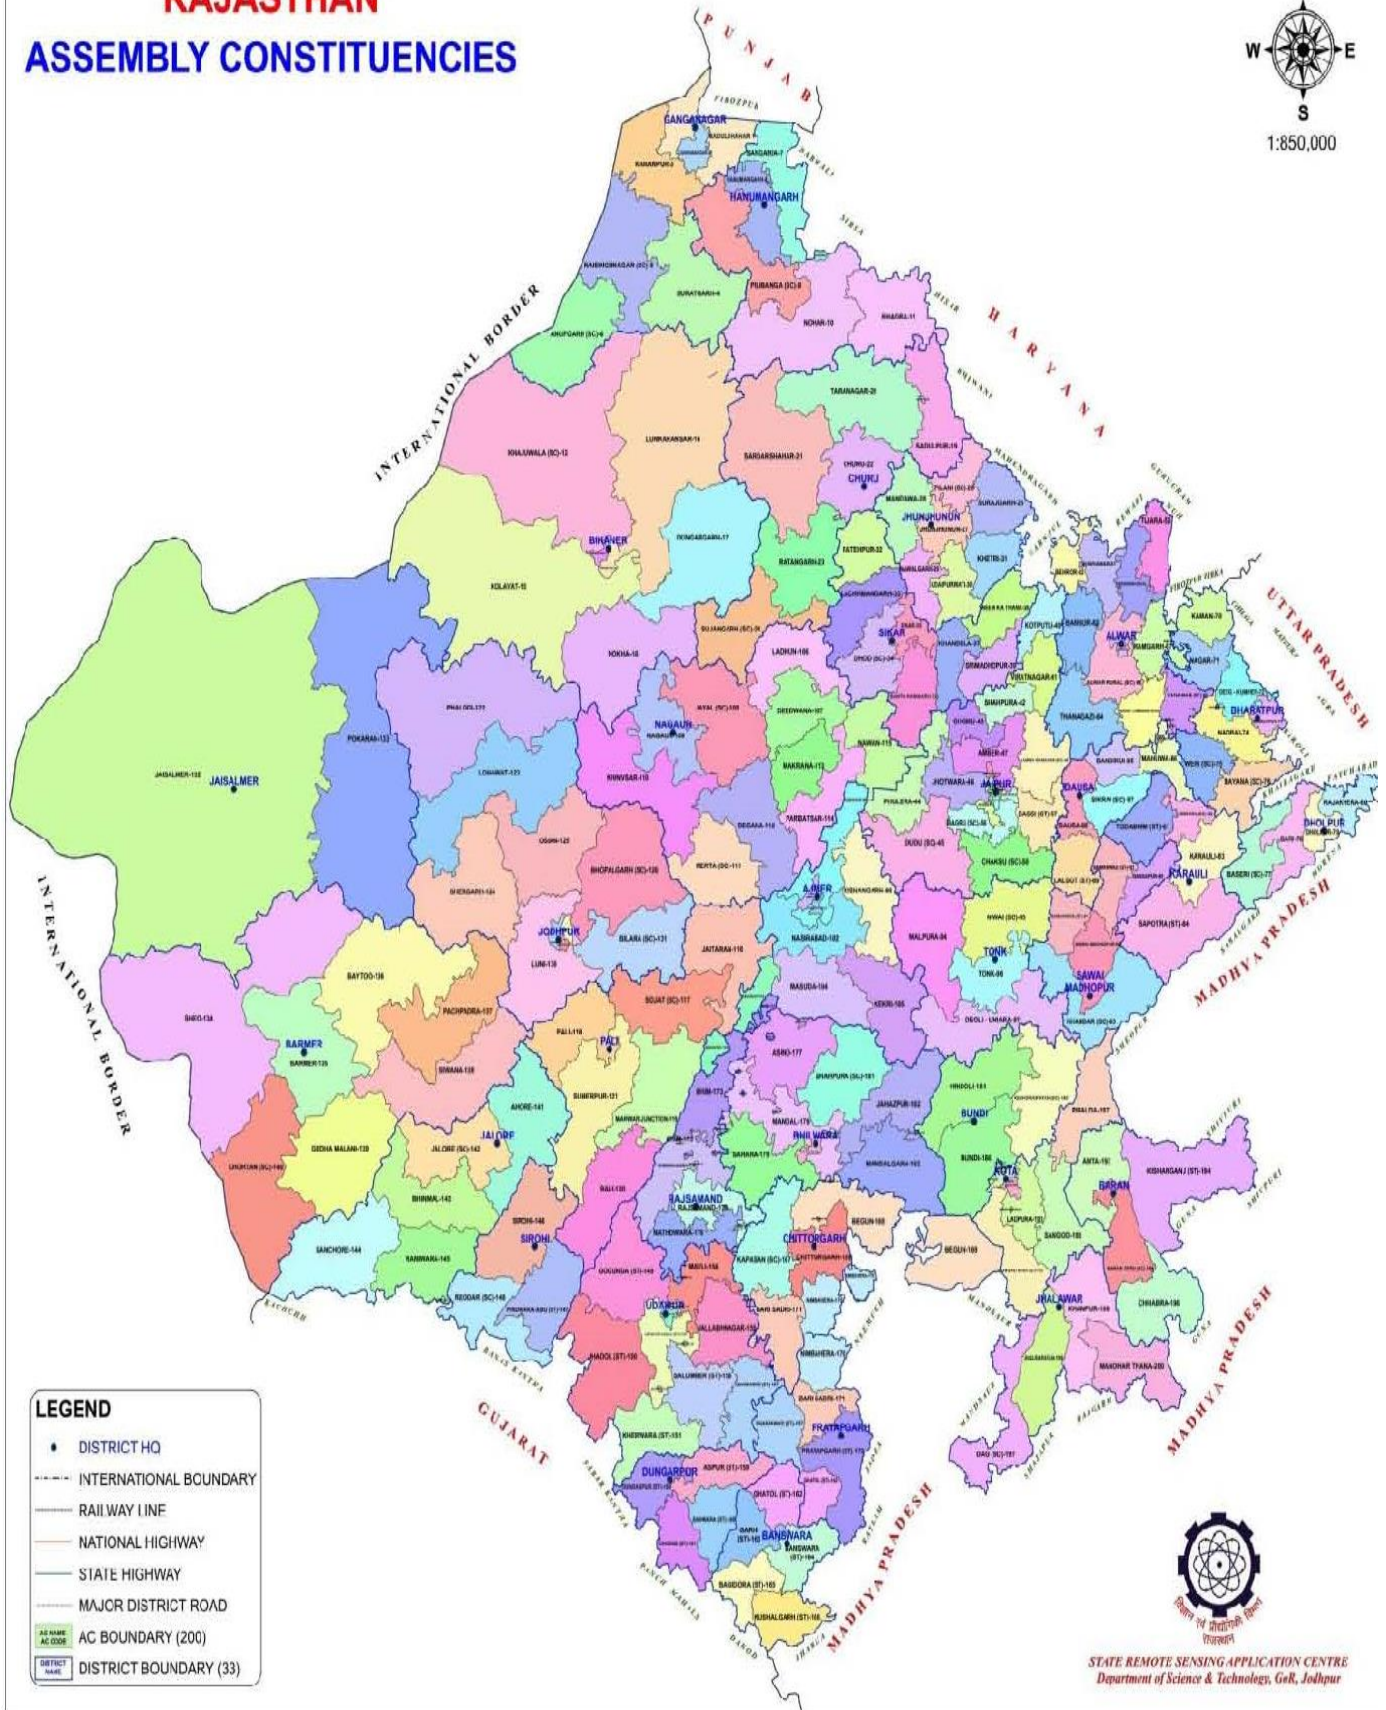

Rajasthan Assembly Constituencies Map

RAJASTHAN ASSEMBLY CONSTITUENCIES

**Electors as on Final Electoral Roll-2024
(Updated on 08.02.2024)**

1	No. of Districts	33		
2	No. of Parliamentary Constituencies	25		
3	No. of Assembly Constituencies	200		
4	No. of Rajya Sabha Seats	10		
SN	Particulars	Male	Female	Total
1	Projected population as on 01.01.2024	42285601	38913799	81199400
2	Electors as per Final Roll w.r.t. 01.01.2024 publish on 06.01.2024	27487556	25324275	52811831
3	Addition	245859	276622	522481
4	Deletion	131358	134349	265707
5	Net Addition	114501	142273	256774
6	Percentage of addition	0.42	0.56	0.49
7	Final Electors	27602057	25466548	53068605
8	Service Voters	136320	4873	141193
9	Total Electors in Final Roll w.r.t 01.01.2024 Published on 08.02.2024	27738377	25471421	53209798
10	EPIC Holder	53068605 (100%)		
11	PER	53068605 (100%)		
12	EP ratio	As per Roll		As per Census
		654		650
13	Gender ratio	923		920
14	18-19 Age Group Electors	1565746		
15	18-19 Age Group Electors % (In Roll)	2.97%		
16	No. of Polling Station (Main)	Urban	Rural	Total
		10565	41191	51756
17	No. of Polling Stations Location	5360	30951	36311
18	No. of Location having more than one PS	Urban	Rural	Total
i	1 PS	2182	22094	24276
ii	2 PS	1859	7677	9536
iii	3 PS	796	1037	1833
iv	4 PS	374	119	493
v	5 PS	101	19	120
vi	6 PS	33	3	36
vii	7 PS	13	2	15
viii	8 PS	2	0	2
19	Service Voters	141193		
20	Total Electors	53209798		